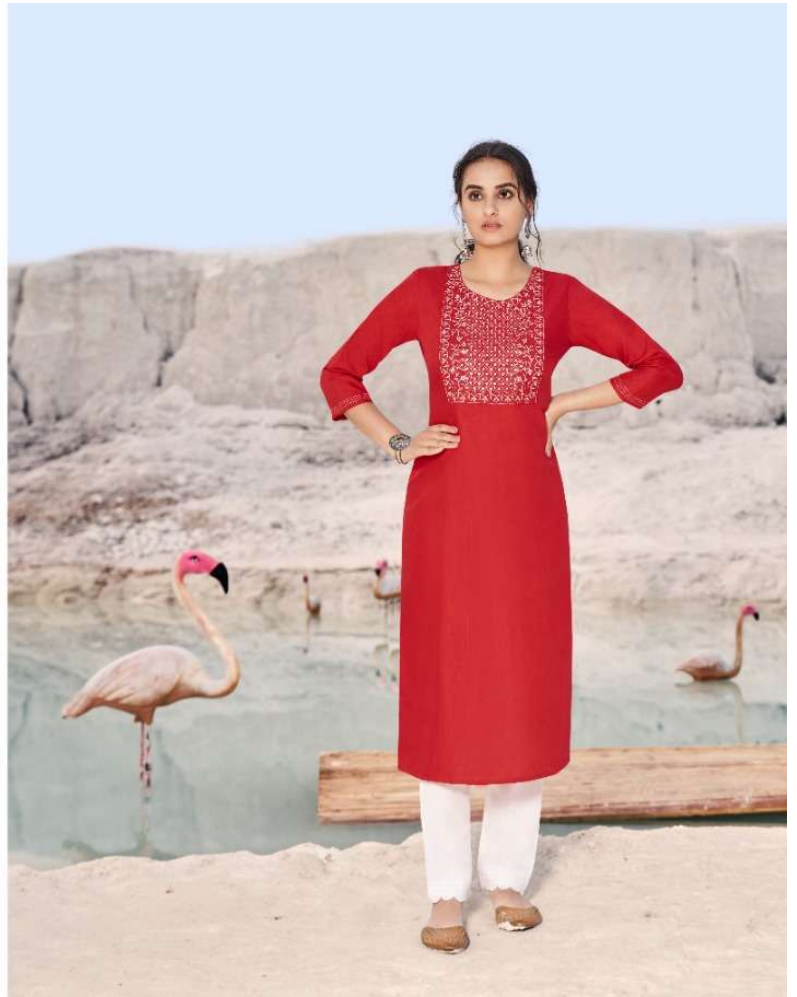

D.NO.
12926

Bright colors