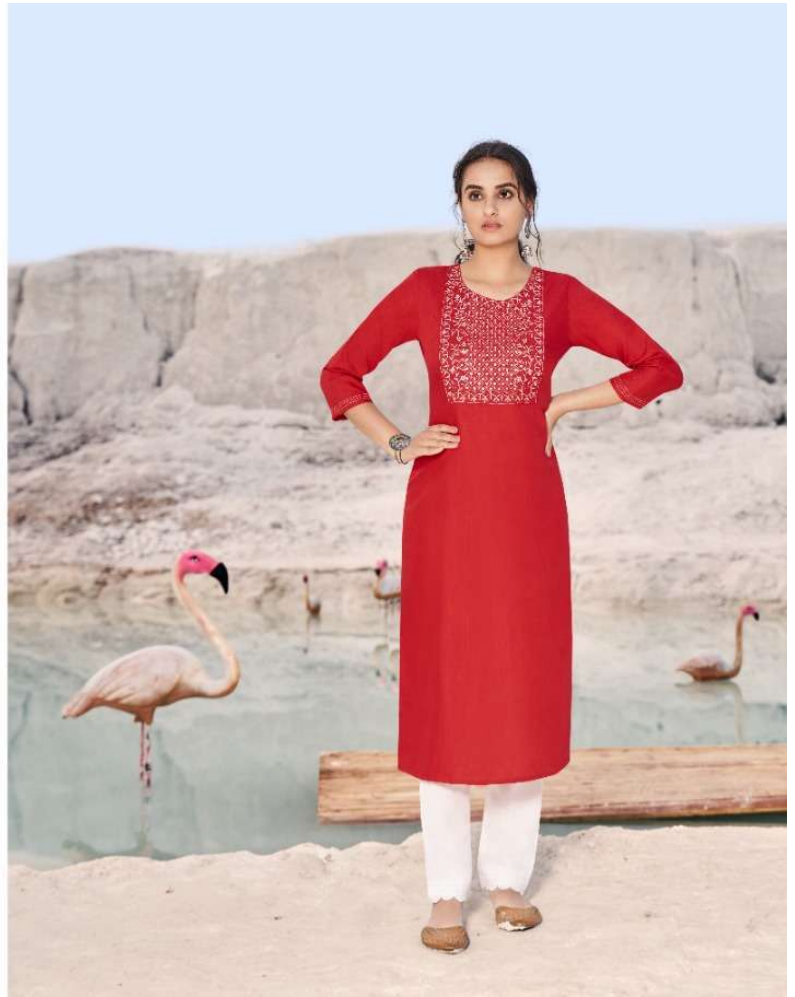

D.NO.
12926

Bright colors