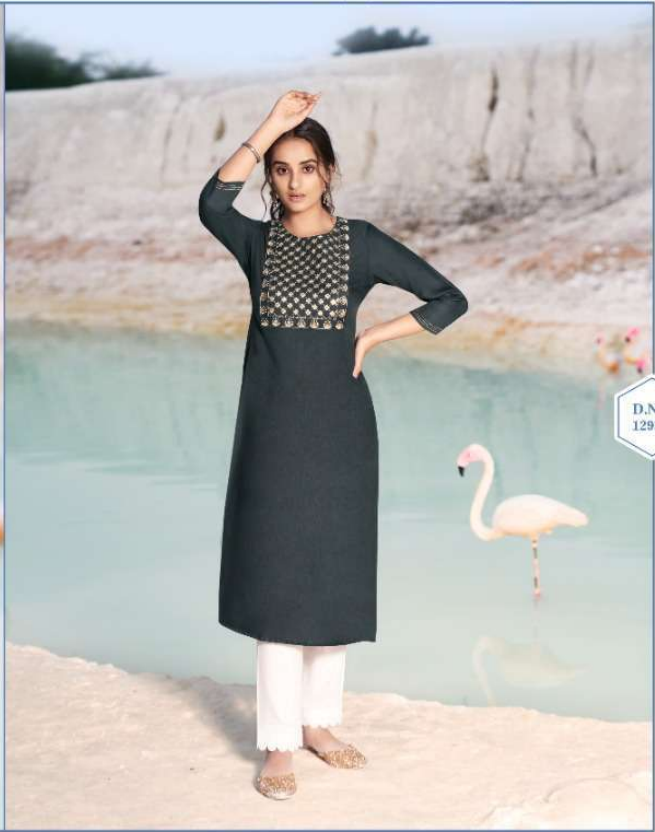

Sophistication
And style

D.NO.
12931