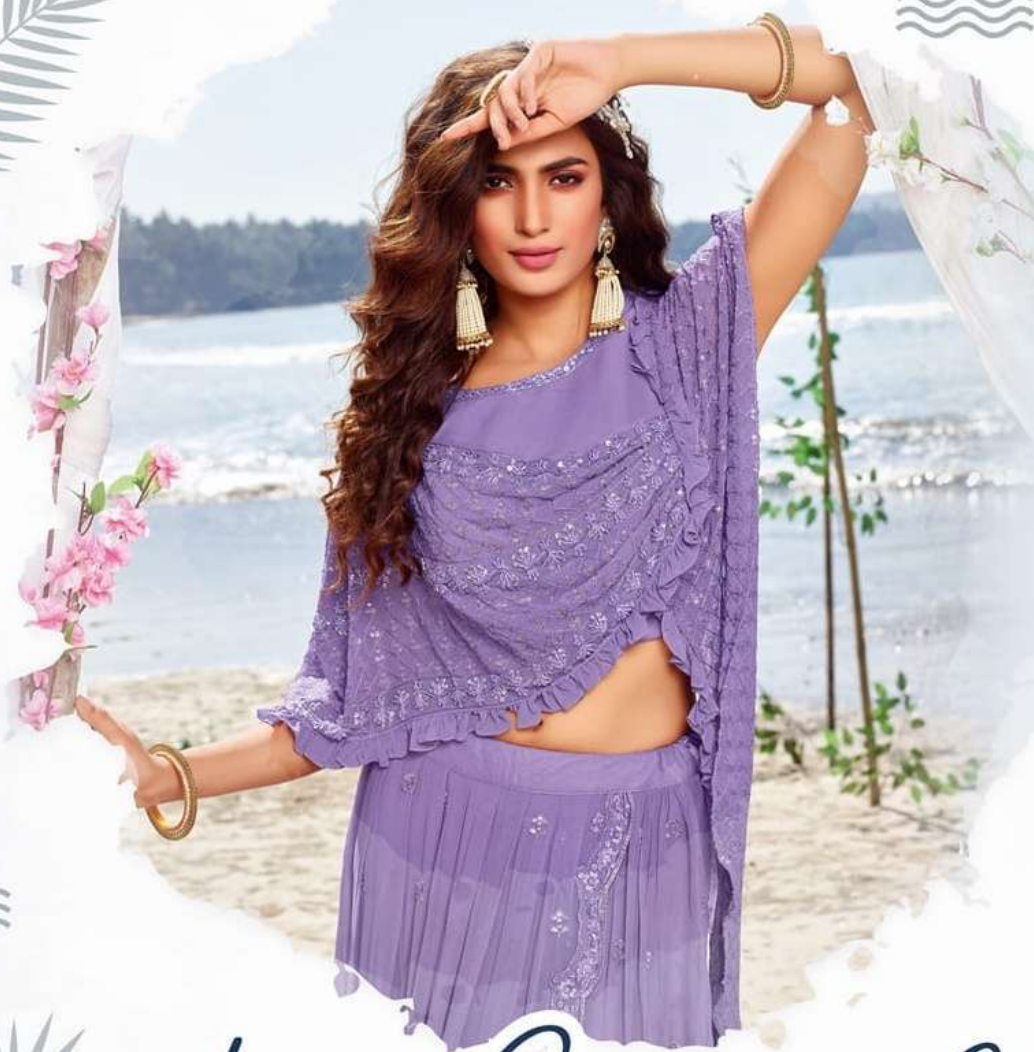

SHIVALI[®]
— ICONIC TREND —

Khwaab

SHIVALI[®]
— ICONIC TREND —

Khwaab

SHIVALI
— ICONIC TREND —

With vibrant colours and eclectic designs you will be ready to face the spotlight as you glide by in this absolutely elegant marvel accenting the gorgeous feeling!

With vibrant colours and eclectic designs you will be ready to face the spotlight as you glide by in this absolutely elegant marvel accenting the gorgeous feeling!

D.No.
1001

SHIVALI
— ICONIC TREND —

D.NO.
1002

SHIVALI
ICONIC TREND

SHIVALI
— ICONIC TREND —

D.No.
1003

With vibrant colours and eclectic designs you will be ready to face the spotlight as you glide by in this absolutely elegant marvel accenting the gorgeous feeling!

SHIVALI
— ICONIC TREND —

D.NO.
1004

With vibrant colours and eclectic designs you will be ready to face the spotlight as you glide by in this absolutely elegant marvel accenting the gorgeous feeling!