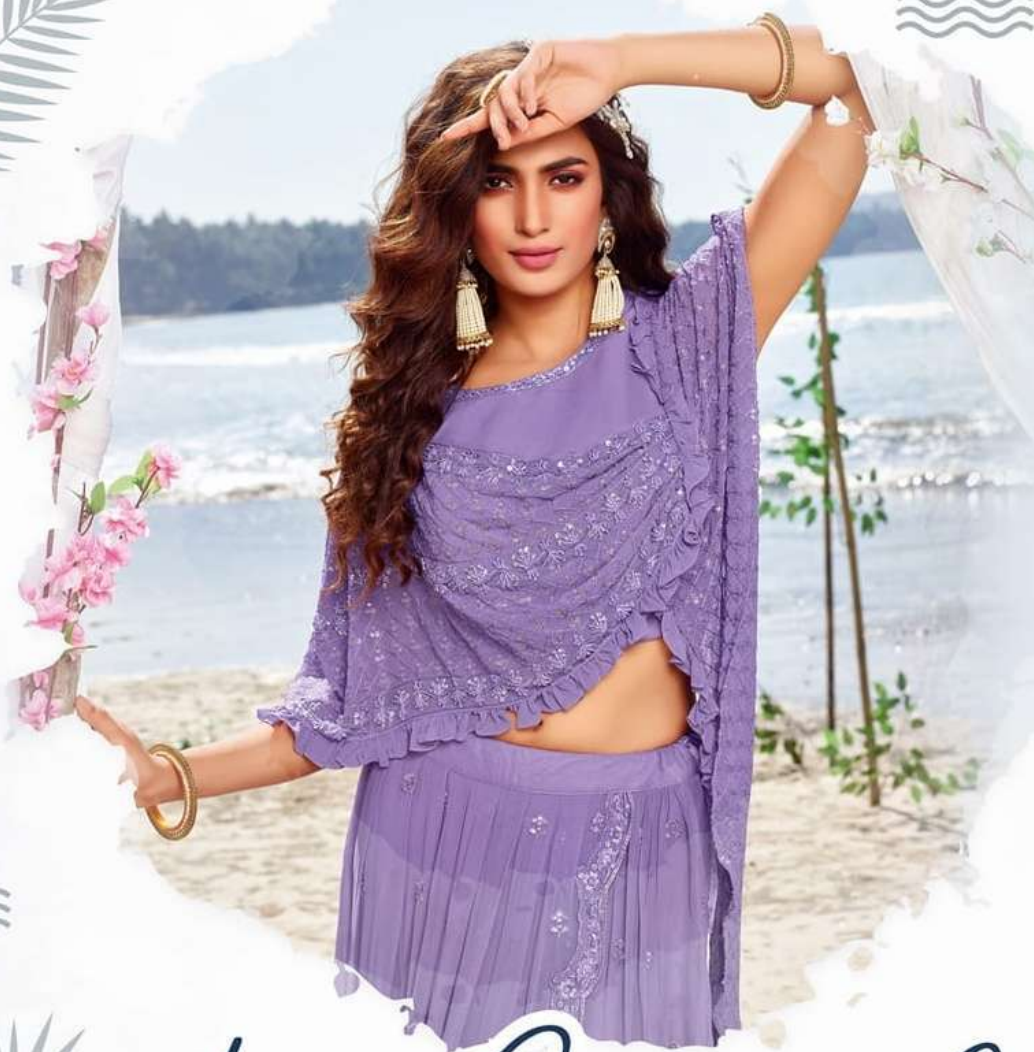

SHIVALI[®]
— ICONIC TREND —

Khwaab

SHIVALI[®]
— ICONIC TREND —

Khwaab

SHIVALI
— ICONIC TREND —

With vibrant colours and eclectic designs you will be ready to face the spotlight as you glide by in this absolutely elegant marvel accenting the gorgeous feeling!

With vibrant colours and eclectic designs you will be ready to face the spotlight as you glide by in this absolutely elegant marvel accenting the gorgeous feeling!

D.No.
1001

SHIVALI
— ICONIC TREND —

SHIVALI
— ICONIC TREND —

D.NO.
1002

SHIVALI
— ICONIC TREND —

D.No.
1003

With vibrant colours and eclectic designs you will be ready to face the spotlight as you glide by in this absolutely elegant marvel accenting the gorgeous feeling!

SHIVALI
— ICONIC TREND —

D.NO.
1004

With vibrant colours and eclectic designs you will be ready to face the spotlight as you glide by in this absolutely elegant marvel accenting the gorgeous feeling!