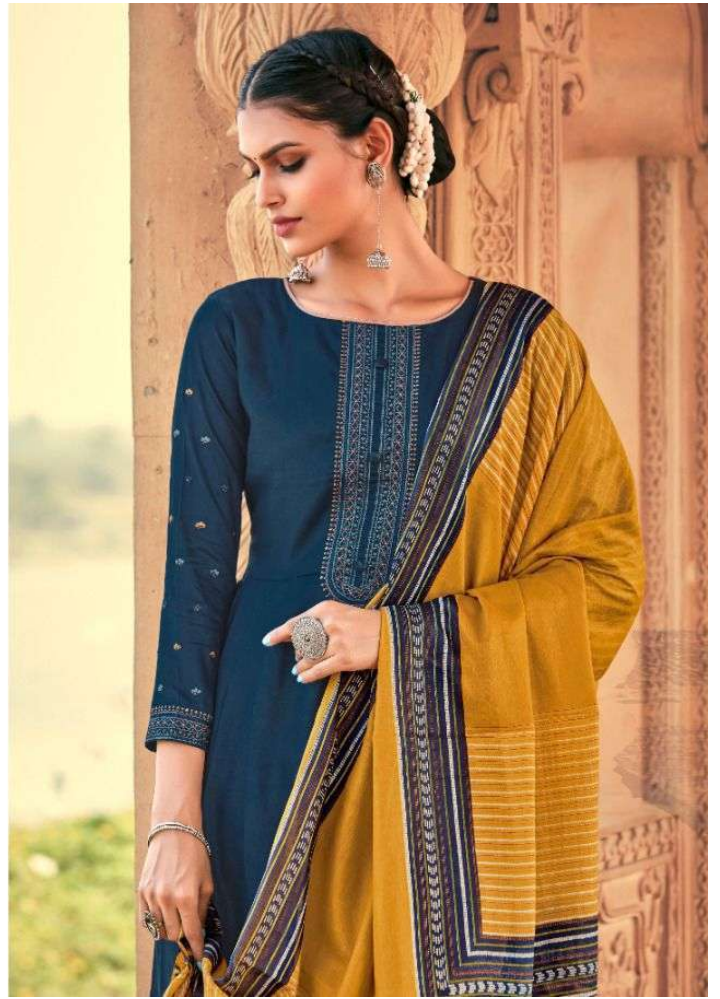

Noor

9006

The logo for the brand 'Suzoni' is located in the top right corner. It features the name 'Suzoni' in a stylized, pink, cursive font, enclosed within a decorative oval border with small floral motifs at the top.

Noor

9001

9002

9003

9004

9005

9006

9007