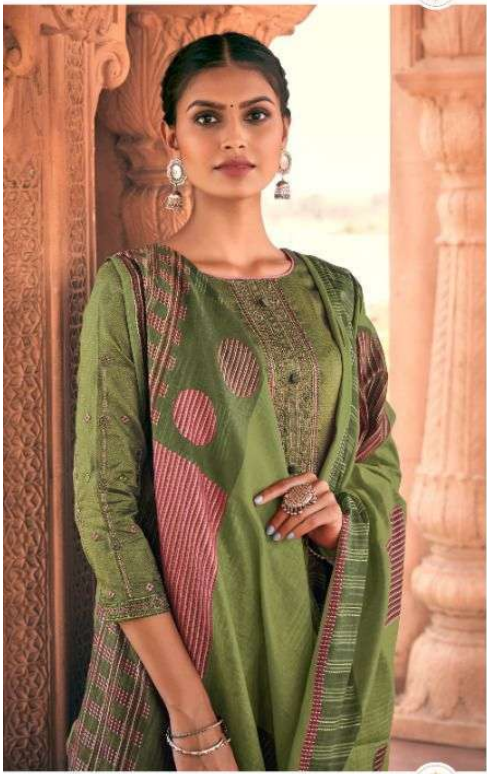

Noor

9006

The logo for the brand 'Suzoni' is located in the top right corner. It features the name 'Suzoni' in a stylized, pink, cursive font, enclosed within a decorative oval border with small floral motifs at the top.

Noor

9001

9002

9003

9004

9005

9006

9007