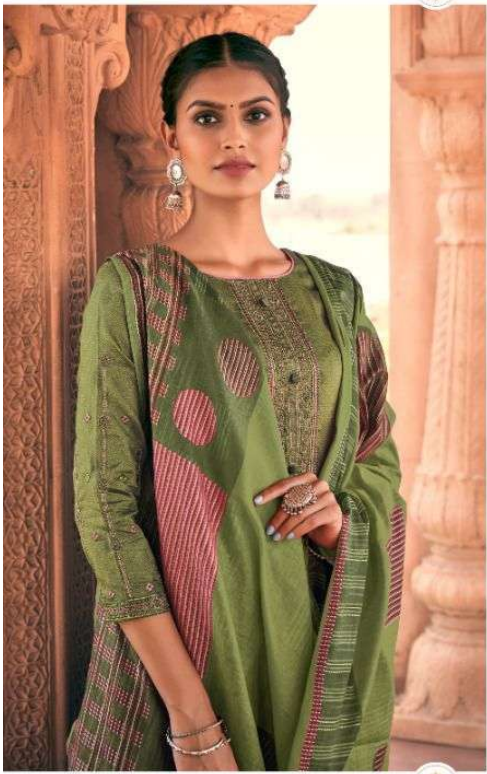

The logo for the brand 'Suzoni' is located in the top right corner. It features the name 'Suzoni' in a stylized, pink, cursive font, enclosed within a decorative oval border with small floral motifs at the top.

Noor

9006

The logo for the brand 'Suzoni' is located in the top right corner. It features the name 'Suzoni' in a stylized, pink, cursive font, enclosed within a decorative oval border with small floral motifs at the top.

Noor

9001

9002

9003

9004

9005

9006

9007