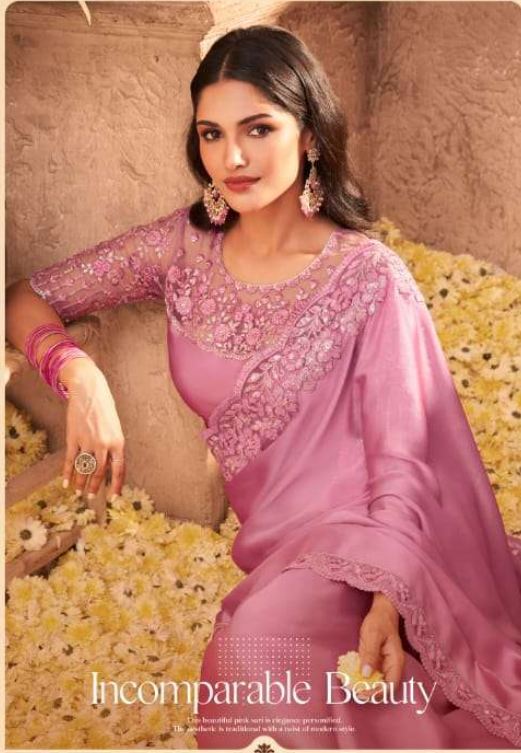

TFH
THE FASHION HUB

Incomparable Beauty

SW-902