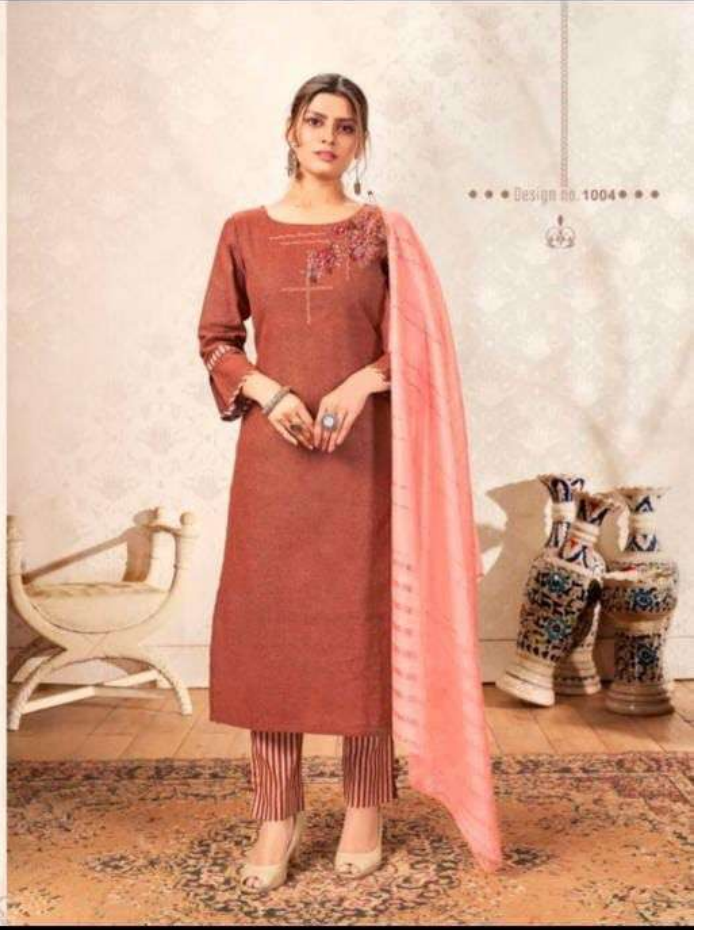

A woman with dark hair is sitting on a white, ornate sofa. She is wearing a purple long-sleeved top with a decorative pattern of small circles and a pink shawl draped over her shoulders. She is looking towards the camera with a slight smile. The background is a plain, light-colored wall.

  
POONAM  
SALWAR KAMIZ

Dhadkan

*Simplicity* is a measure of being, rather than being it is an ultimate sophistication.

Graceful

www.pooja.com

••• Design no. 1007 •••

*Ethnic Twist*

It is going to be the most stylish wardrobe in every new collection.

• • • Design no. 1003 • • •

A woman with dark hair is sitting on a white, ornate sofa. She is wearing a purple long-sleeved top with a decorative pattern of small circles and a pink shawl draped over her shoulders. She is looking towards the camera with a slight smile. The background is a plain, light-colored wall.