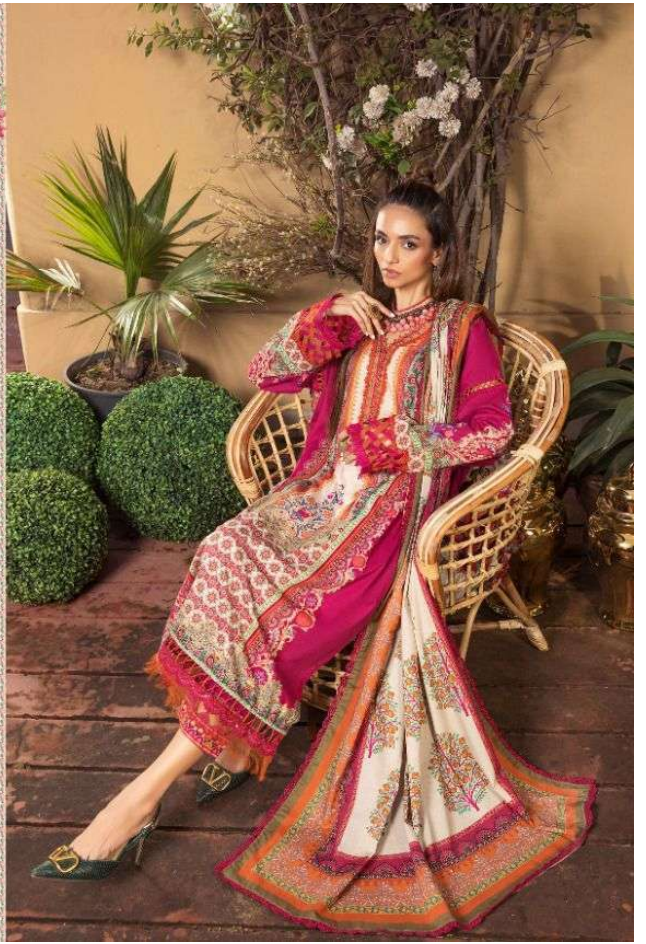

MARIYA B *M* PRINT
VOL - 12

Shree®
MARIYA B MPRINT
VOL-12

Shree[®]
FABS

MARIYA B *M* PRINT
VOL - 12

2073

2074

2077

2078

Shree®

MARIYA B MPRINT
VOL-12

2075

MARIYA B  PRINT
VOL-12

Shree®
PACS

MARIYA B M PRINT
VOL-12

2080

MARIYA B **M**PRINT
VOL-12

2078

MARIYA B **M** PRINT
VOL-12

Shree
PANS

2073

MARIYA B  PRINT
VOL-12

Shree®
FACED

MARIYA B MPRINT
VOL-12

This block contains a decorative border with floral patterns in the corners. At the top center is the 'Shree FACED' logo. Below it is a smaller inset photograph of a woman wearing a yellow sleeveless top with a green shawl, both featuring intricate floral prints. At the bottom center, the text 'MARIYA B MPRINT VOL-12' is displayed in a stylized font.