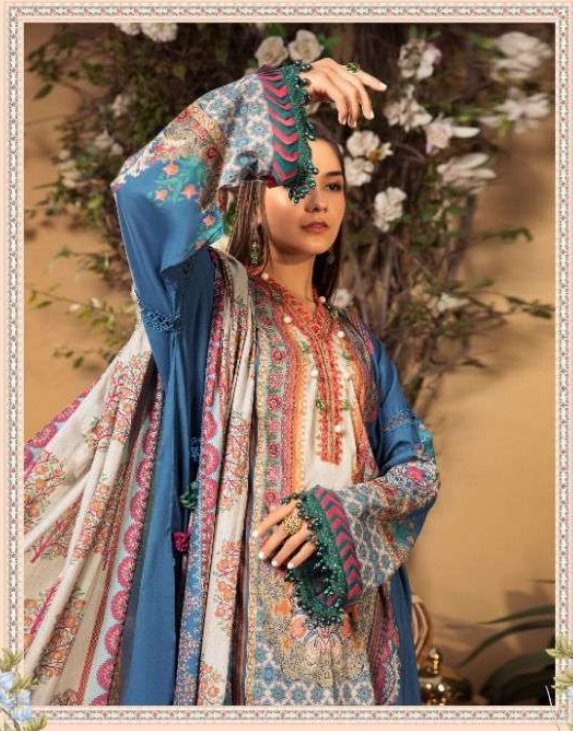

2075

MARIYA B PRINT
VOL-12