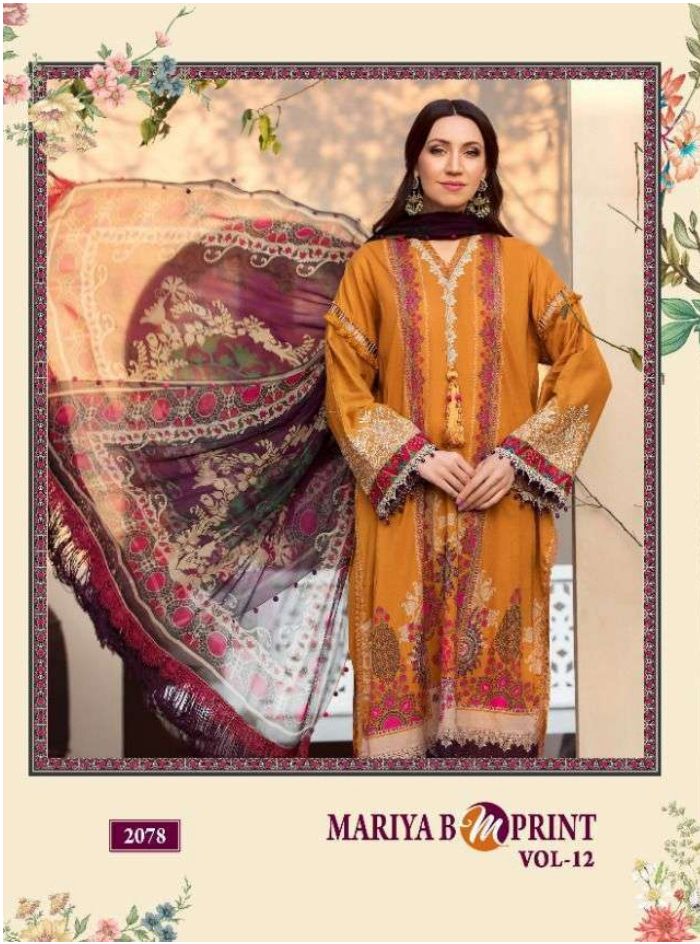

2078

MARIYA B **M** PRINT
VOL-12

Shree
PANS

2073

MARIYA B  PRINT
VOL-12

Shree®
FACED

MARIYA B MPRINT
VOL-12

This block contains a decorative border with floral patterns in the corners. At the top center is the 'Shree FACED' logo. Below it is a smaller inset photograph of a woman wearing a yellow sleeveless top with a green shawl, both featuring intricate floral prints. At the bottom center, the text 'MARIYA B MPRINT VOL-12' is displayed in a stylized font.