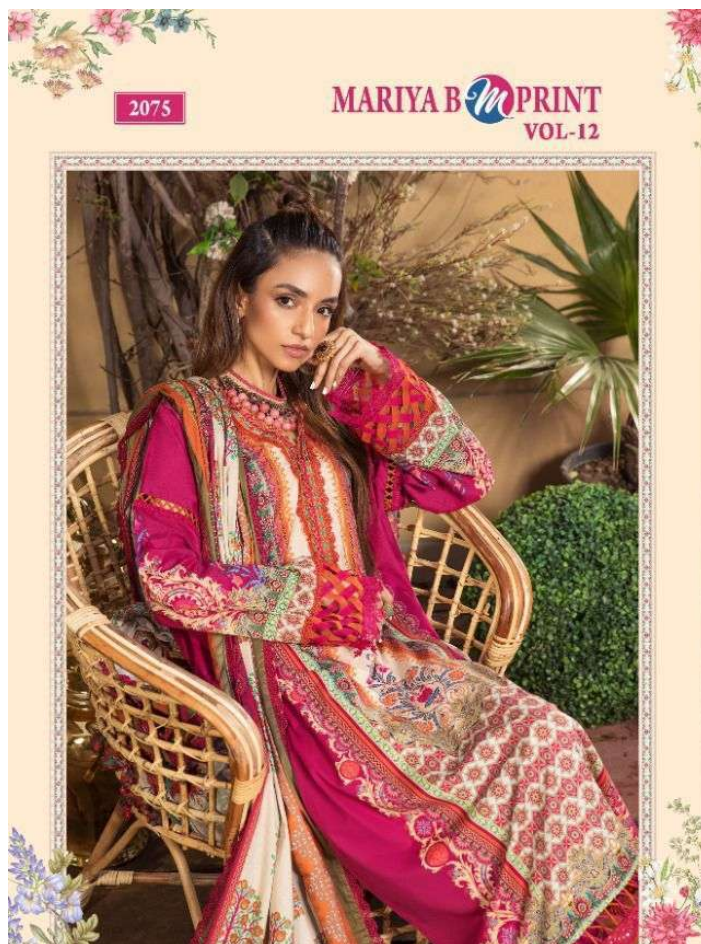

2075

MARIYA B PRINT
VOL-12