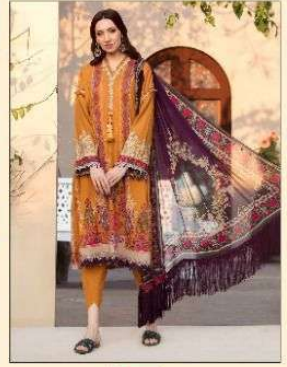

MARIYA B *M* PRINT
VOL - 12

Shree®
MARIYA B MPRINT
VOL-12

Shree[®]
FABS

MARIYA B *M* PRINT
VOL - 12

2073

2074

2077

2078

2075

2076

2079

2080

Shree
FABRICS

MARIYA B MPRINT VOL-12

Shree
FABRS

MARIYA B M PRINT
VOL-12

2078

MARIYA B **M** PRINT
VOL-12

Shree
PANS

2073

MARIYA B  PRINT
VOL-12

Shree®
FACED

MARIYA B MPRINT
VOL-12

This block contains a decorative border with floral patterns in the corners. At the top center is the 'Shree FACED' logo. Below it is a smaller inset photograph of a woman wearing a yellow sleeveless top with a green shawl, both featuring intricate floral prints. At the bottom center, the text 'MARIYA B MPRINT VOL-12' is displayed in a stylized font.