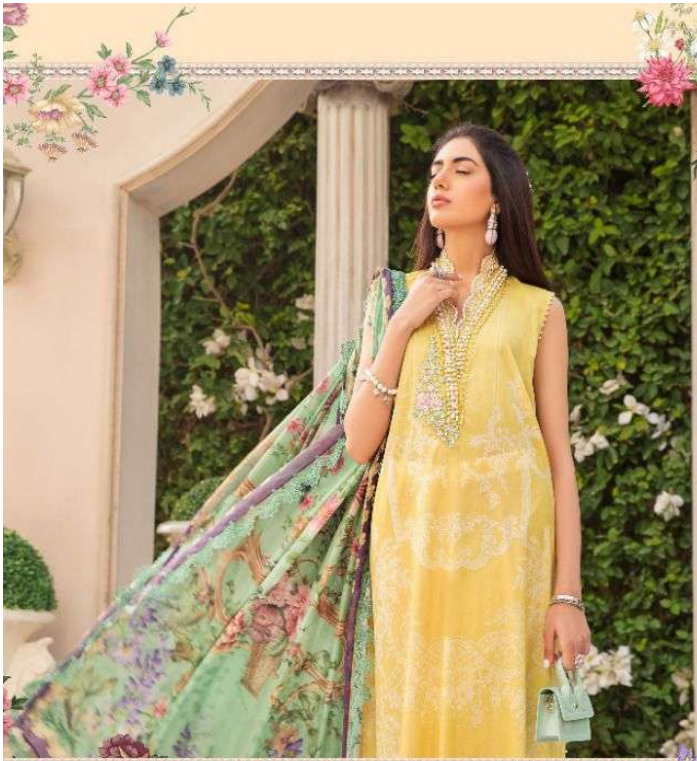

2078

MARIYA B **M** PRINT
VOL-12

Shree
PANS

2073

MARIYA B  PRINT
VOL-12

Shree®
FACED

MARIYA B MPRINT
VOL-12

This block contains a decorative border with floral patterns in the corners. At the top center is the 'Shree FACED' logo. Below it is a smaller inset photograph of a woman wearing a yellow sleeveless top with a green shawl, both featuring intricate floral prints. At the bottom center, the text 'MARIYA B MPRINT VOL-12' is displayed in a stylized font.

2075

MARIYA B  PRINT
VOL-12

Shree
FABRI

MARIYA B M PRINT
VOL-12

2074

MARIYA B  PRINT
VOL-12

Shree®

MARIYA B MPRINT
VOL-12