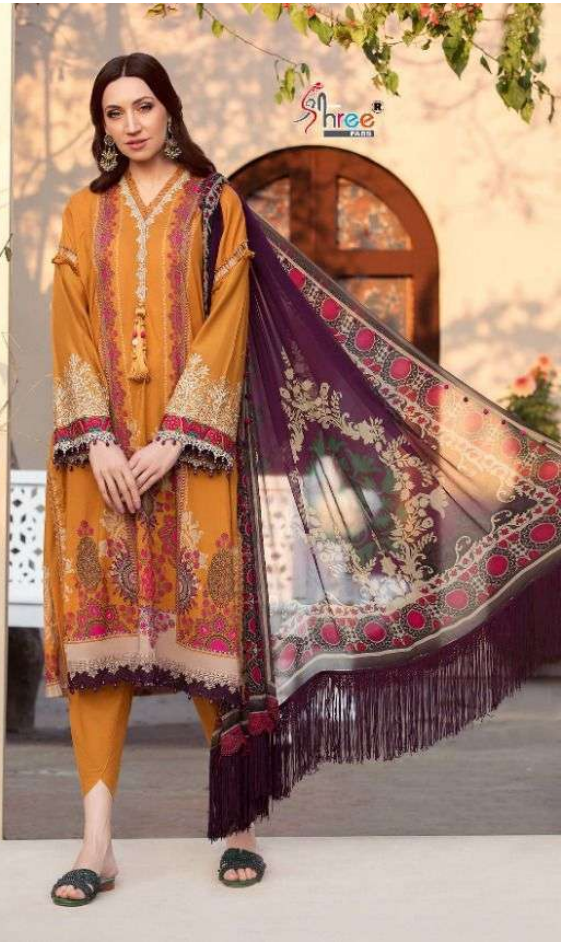

MARIYA B *M* PRINT
VOL - 12

Shree®
MARIYA B MPRINT
VOL-12

Shree[®]
FABS

MARIYA B *M* PRINT
VOL - 12

2073

2074

2077

2078

Shree®

MARIYA B MPRINT
VOL-12

2075

MARIYA B  PRINT
VOL-12

Shree®
PACS

MARIYA B M PRINT
VOL-12

2080

MARIYA B **M**PRINT
VOL-12

2078

MARIYA B **M** PRINT
VOL-12

Shree
PANS

2073

MARIYA B  PRINT
VOL-12

Shree®
FACED

MARIYA B MPRINT
VOL-12

This block contains a decorative border with floral patterns in the corners. At the top center is the 'Shree FACED' logo. Below it is a smaller inset photograph of a woman wearing a yellow sleeveless top with a green shawl, both featuring intricate floral prints. At the bottom center, the text 'MARIYA B MPRINT VOL-12' is displayed in a stylized font.