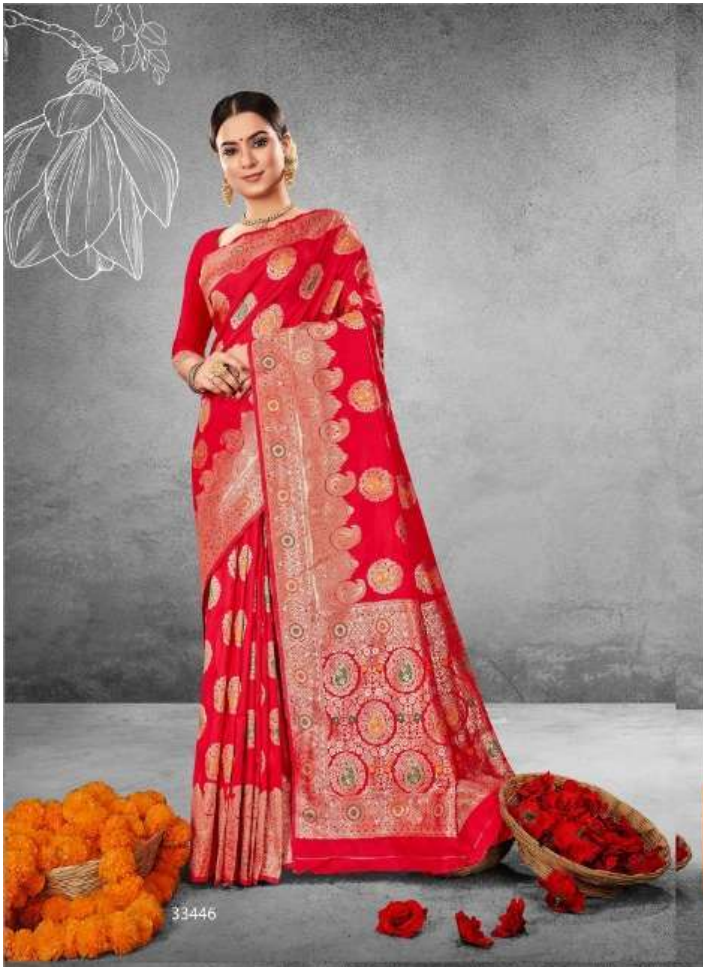

Shakunt
WEAVES

निगमयी