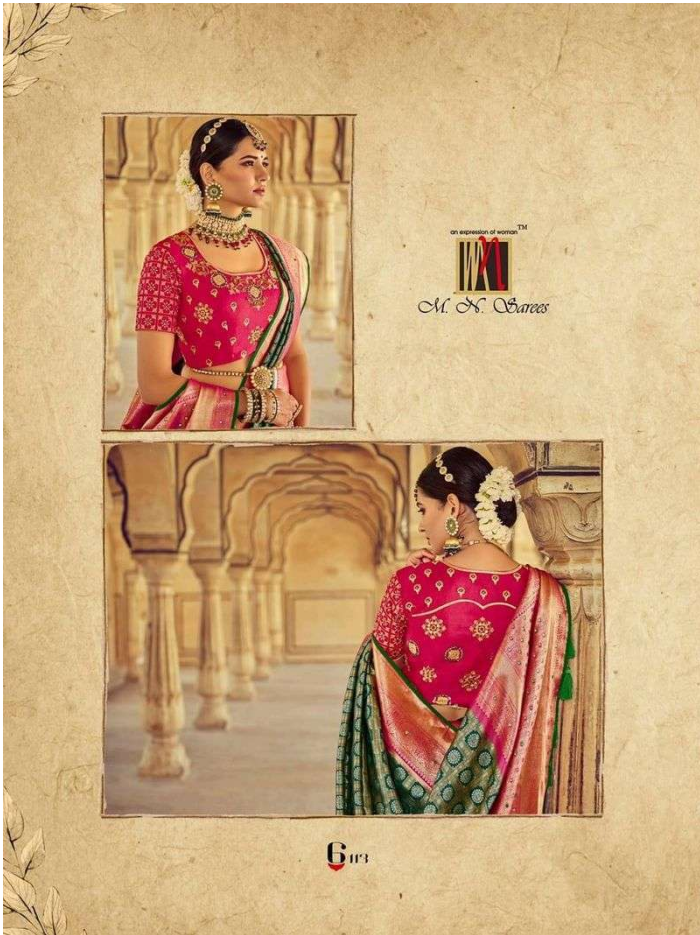

राज वरजा

Vol-2

an expression of woman™
M. N. Suras

Heritage of
राज घराना

an extension of nature™
M. N. Sharma
Mangal Nathubhai & sons
राज घरना
Vol-2

A decorative border runs horizontally across the page, featuring a repeating pattern of small floral motifs and stylized blue elephants. Below this border is a red and white geometric patterned strip.