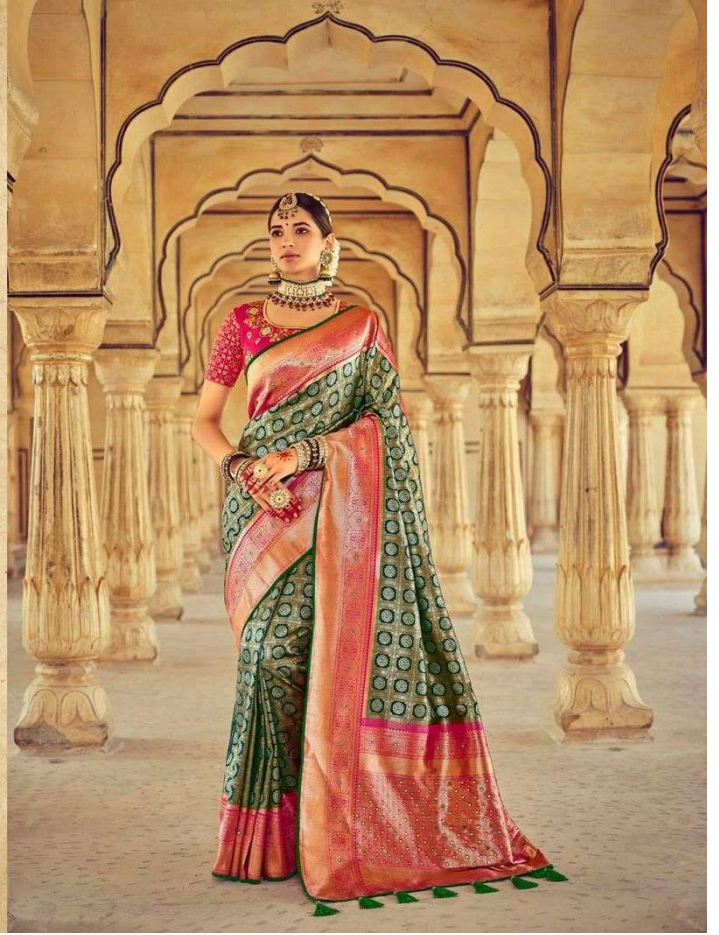

# राज वरना

Vol-2

an expression of woman™  
M. N. Suras

Heritage  
राज घराना

an expression of woman™  
**M. S. Sarves**

6

an extension of nature™  
M. N. Sharma  
Mangal Nathubhai & sons  
राज घरना  
Vol-2

A decorative border at the bottom of the page, featuring a repeating pattern of blue elephants walking to the right, set against a red and white background. The border is flanked by stylized leaf motifs on either side.