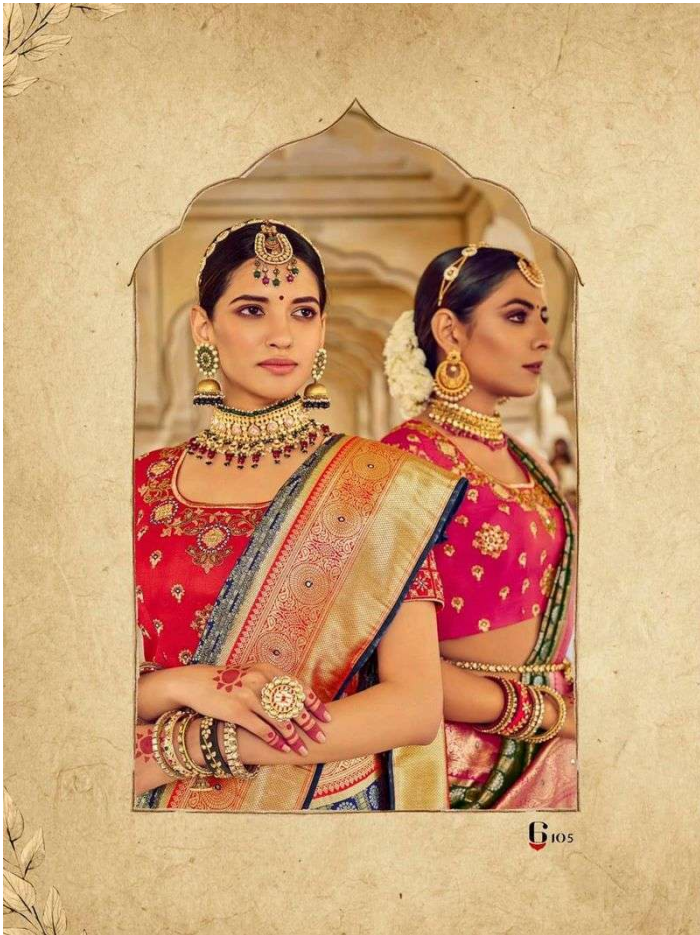

राज वरजा

Vol-2

an expression of woman™
M. N. Suras

Heritage of
राज घराना

an extension of nature™
M. N. Sharma
Mangal Nathubhai & sons
राज घरना
Vol-2

A decorative border runs horizontally across the page, featuring a repeating pattern of small floral motifs and stylized blue elephants. Below this border is a red and white geometric patterned strip.