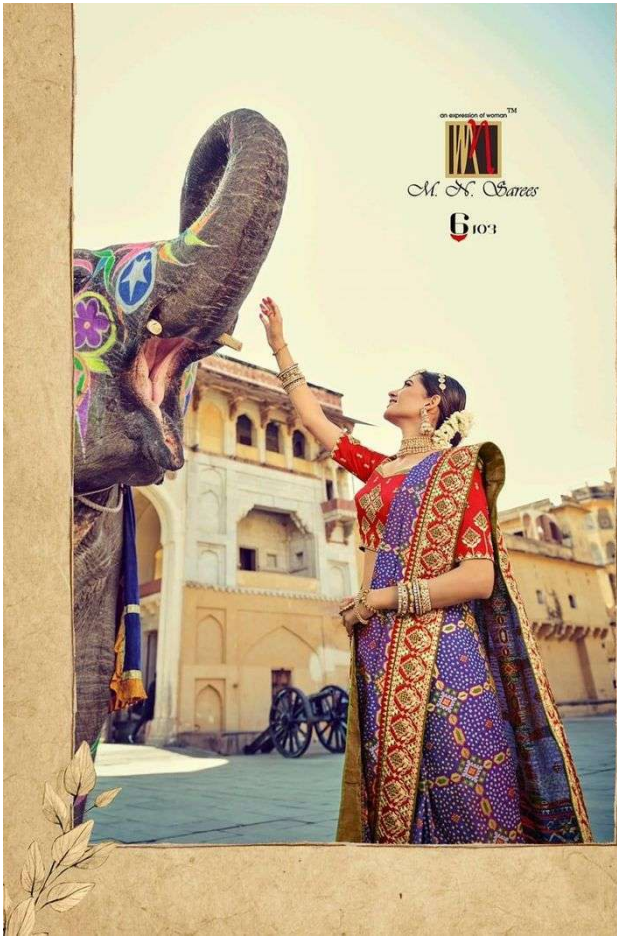

राज वरजा

Vol-2

an expression of woman™
M. N. Suras

Heritage of
राज घराना

an extension of nature™
M. N. Sharma
Mangal Nathubhai & sons
राज घरना
Vol-2

A decorative border runs horizontally across the page, featuring a repeating pattern of small floral motifs and stylized blue elephants. Below this border is a red and white geometric patterned strip.