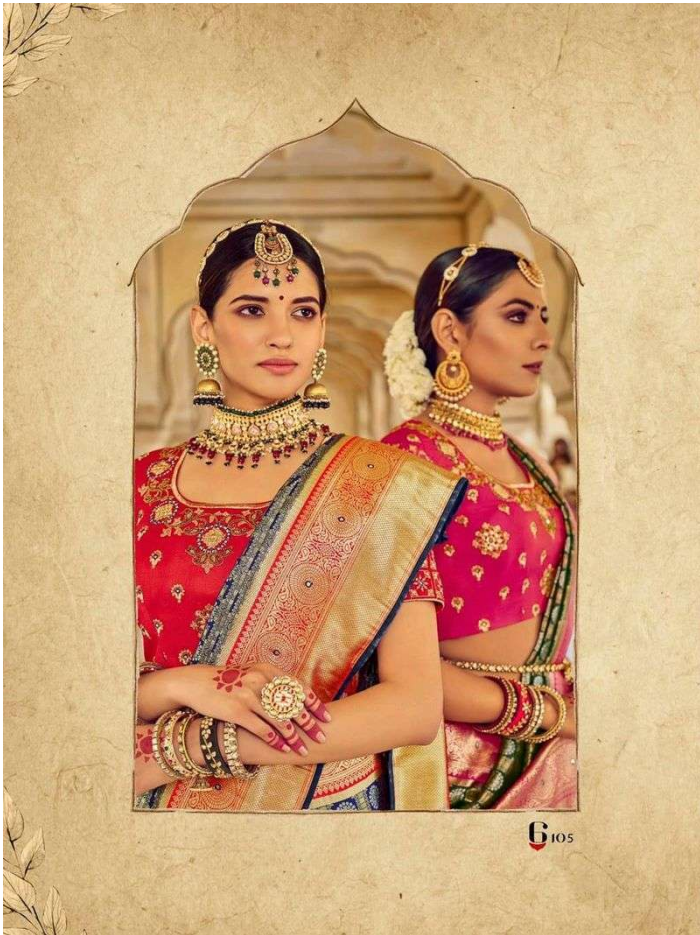

# राज वरना

Vol-2

an expression of woman™  
M. N. Suras

Heritage  
राज घराना

an expression of woman™  
**M. S. Sarves**

6

an extension of nature™  
M. N. Sharma  
Mangal Nathubhai & sons  
राज घरना  
Vol-2

A decorative border at the bottom of the page, featuring a repeating pattern of blue elephants walking to the right, set against a red and white background. The border is flanked by stylized leaf motifs on either side.