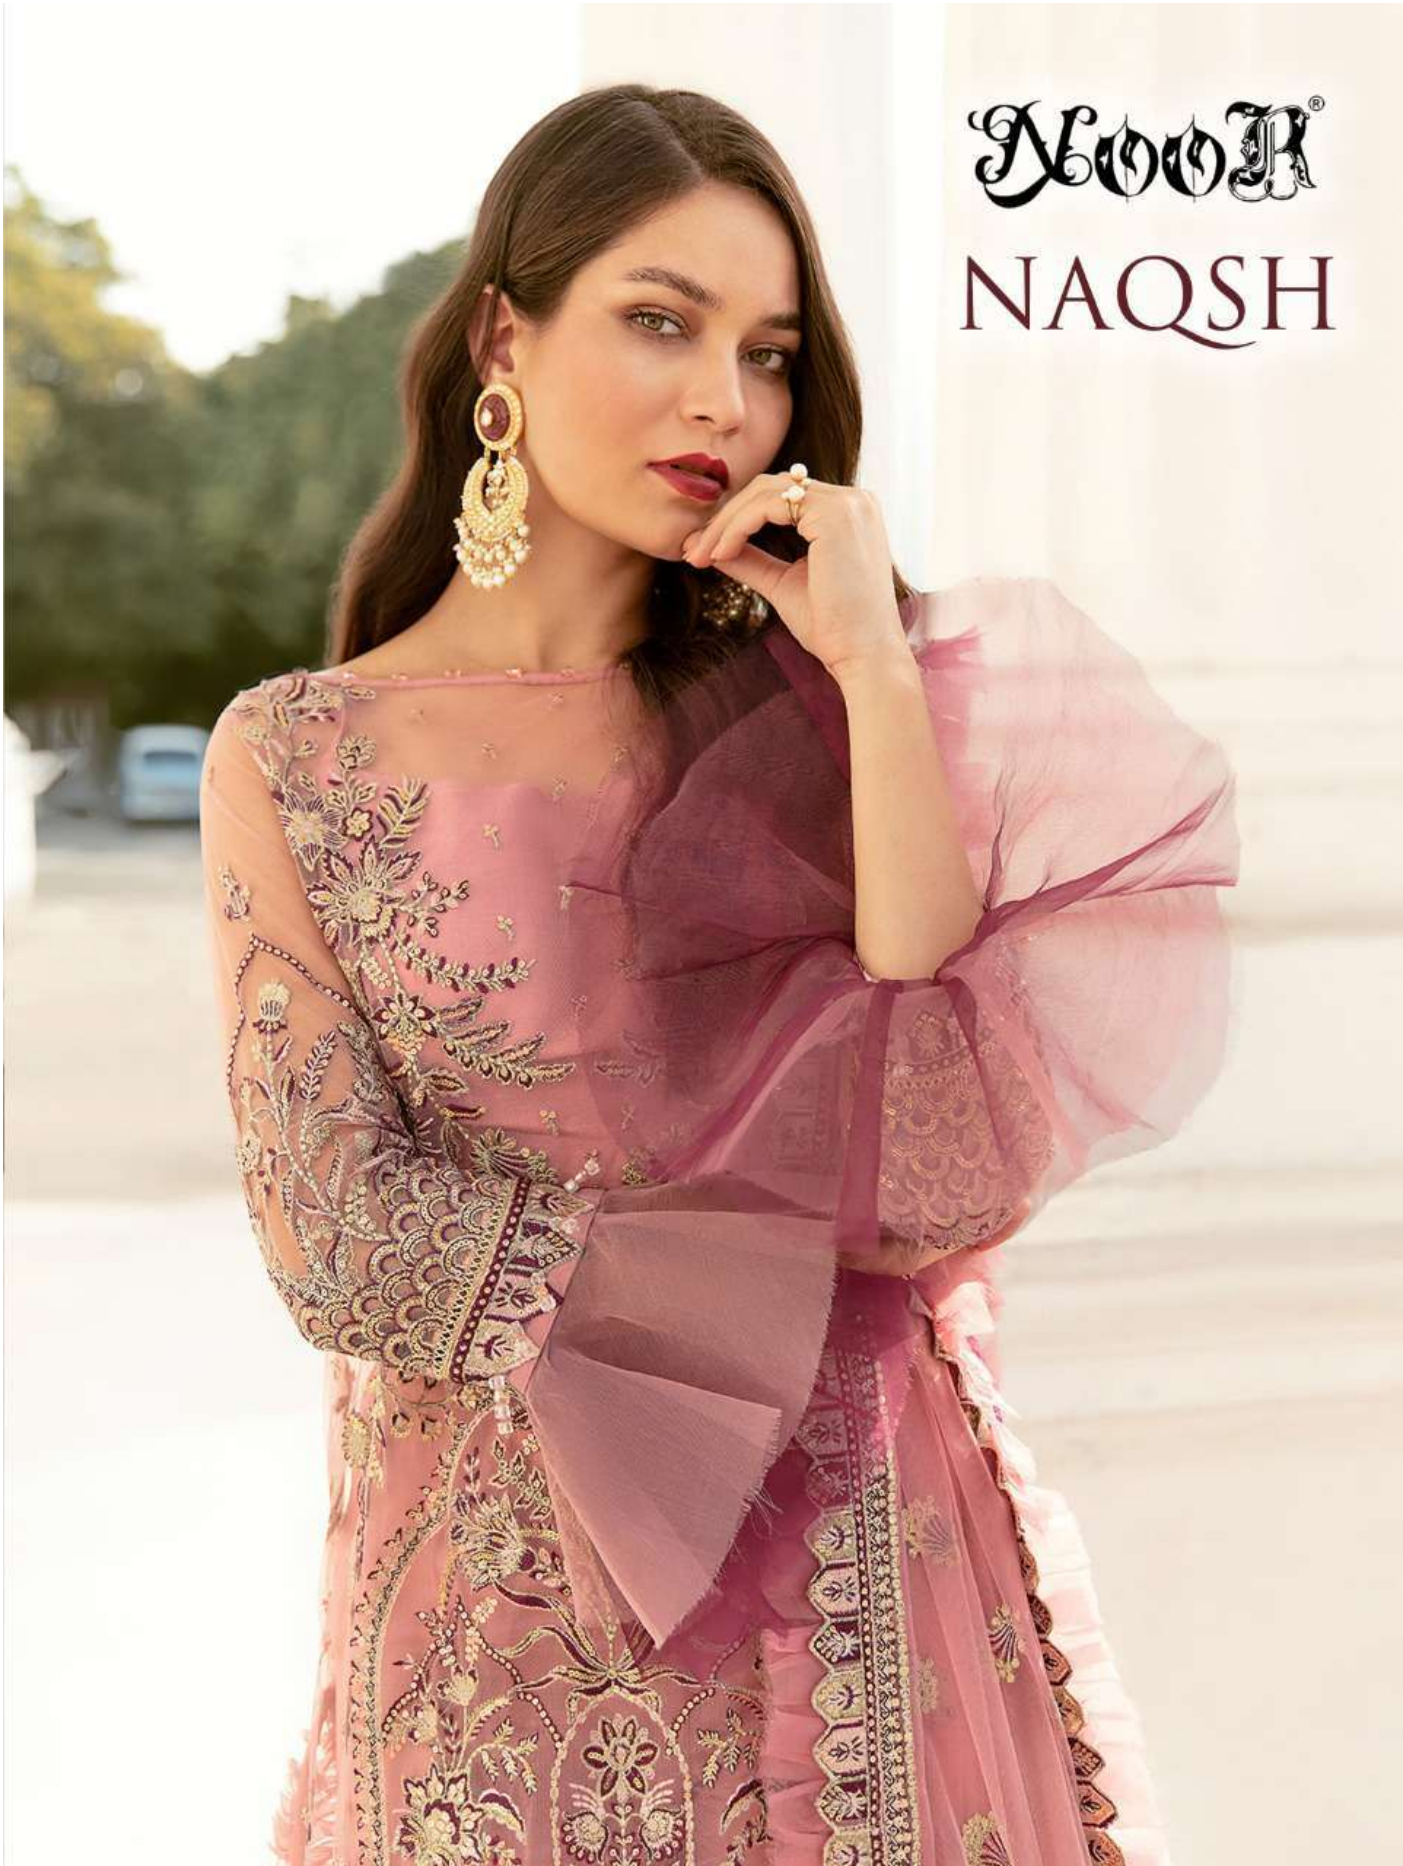

NOOR[®]
NAQSH

NOOR[®]
NAQSH

Noor

40041

TOP

**FOX GEORGETTE WITH
STYLISH WORK**

BOTTOM-INNER

HEAVY SANTOON

DUPATTA

**NAZNIK CHIFFON
WIITH WORK**

NOVA

40043

NOOR

40043

TOP

BUTTER HEAVY NET
STYLISH EMBODARY N
FIRL LESS

BOTTOM-INNER

HEAVY SANTOON

DUPATTA

BUTTER NET WITH
BORDER N FIRL BORDER

NOOR[®]

NAQSH

40041

40042

40043

NOOR

40042

TOP

FOX GEORGETTE WITH
STYLISH WORK

BOTTOM-INNER

HEAVY SANTOON

DUPATTA