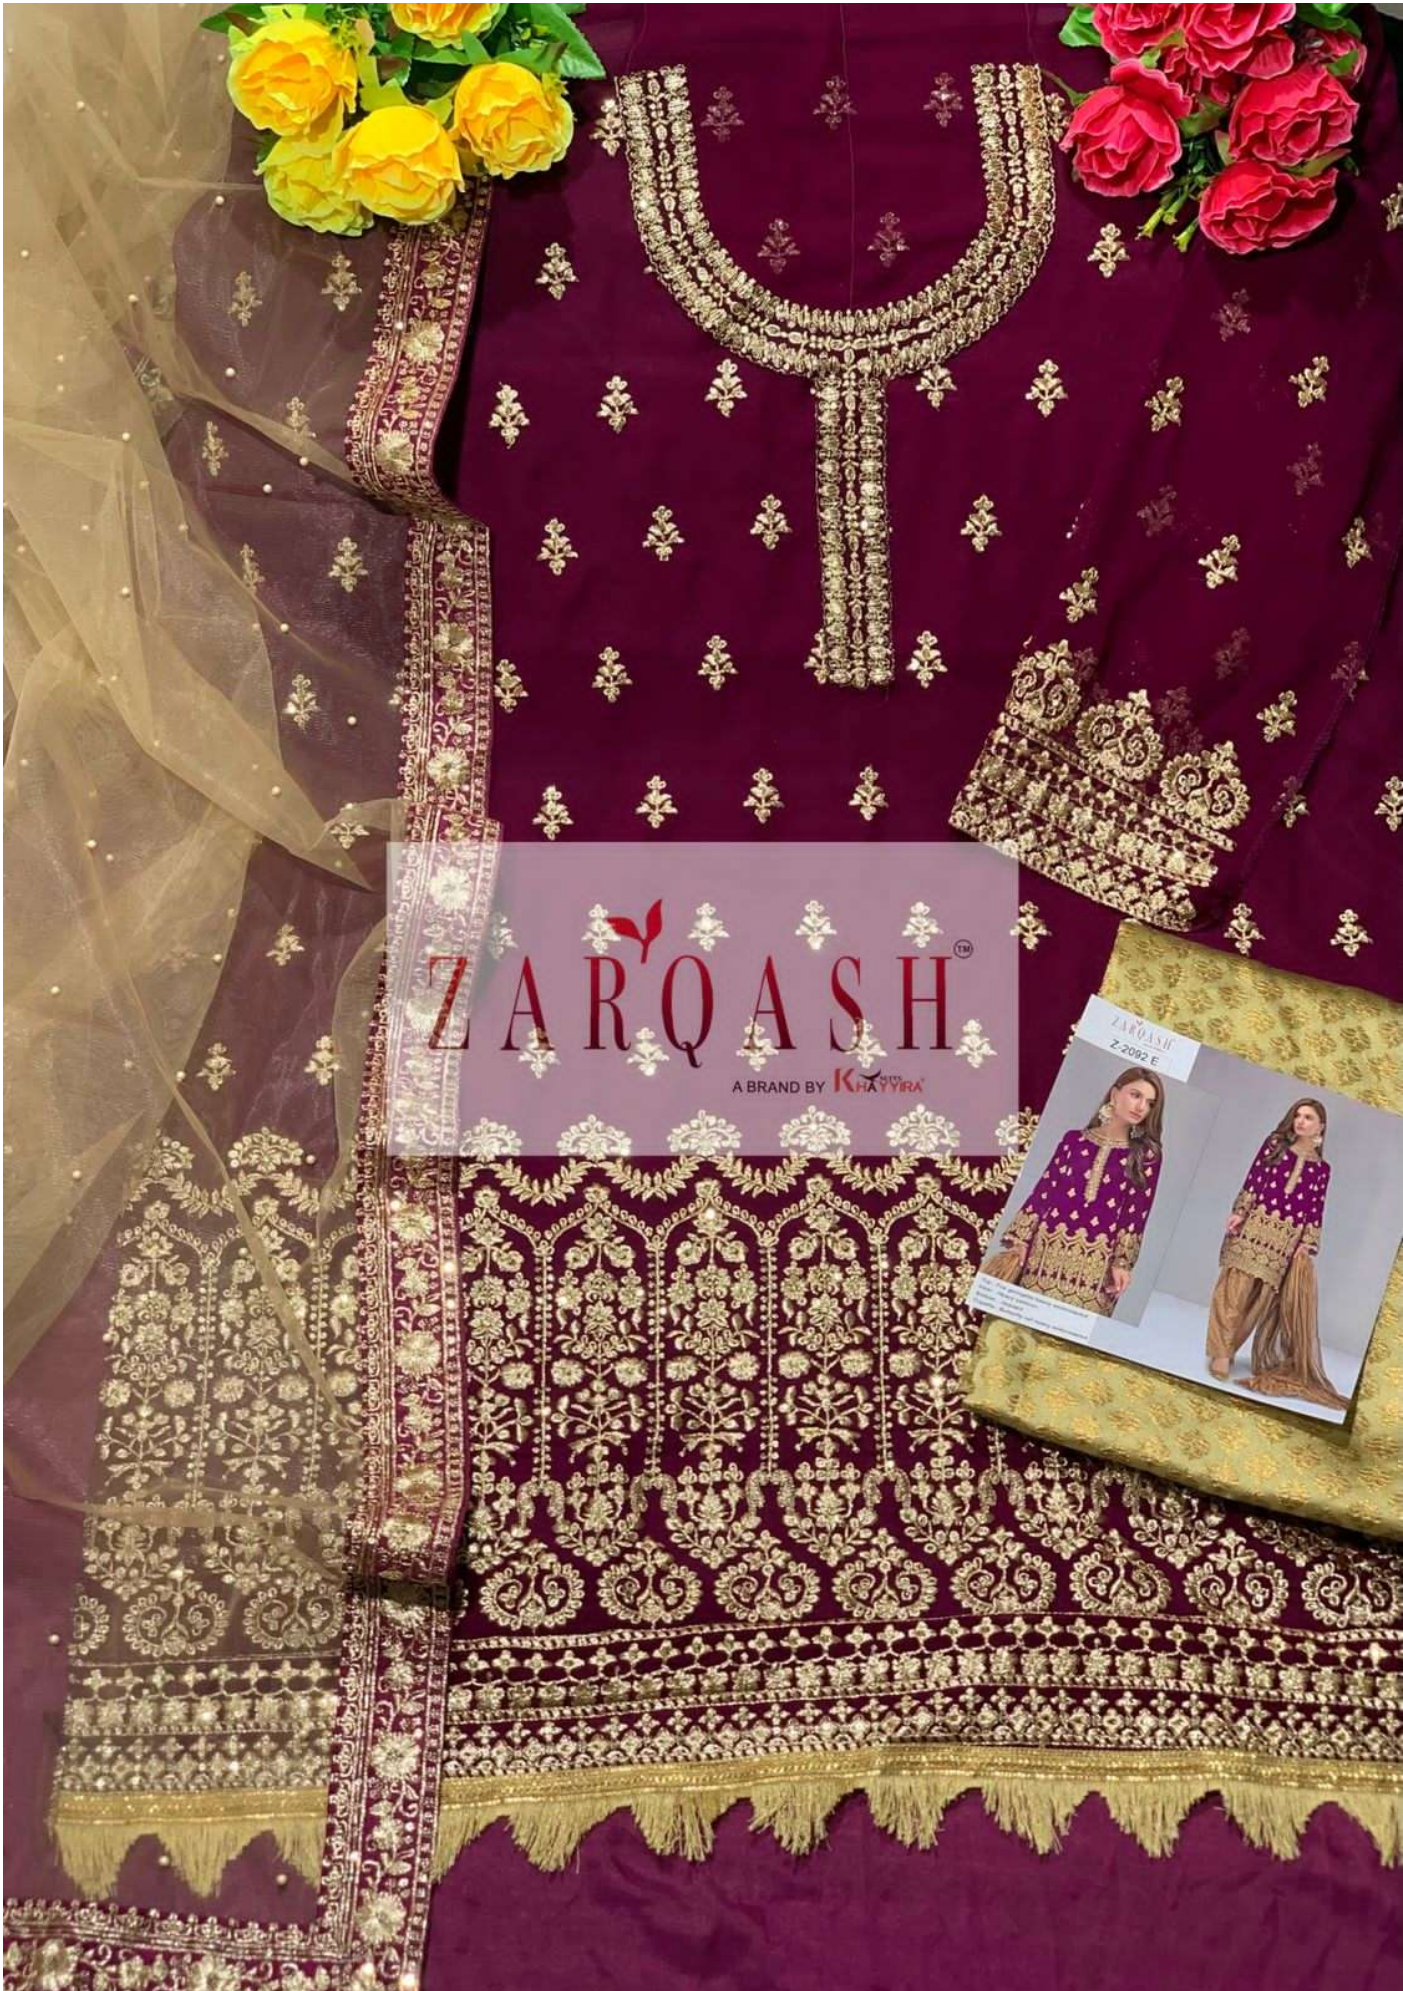

ZARQASH[®]
A BRAND BY KIXTINC

Mariya . B
Royal Soiree

ZARQASHTM
A BRAND BY KHAJURA

ZARQASH®
A BRAND BY KX FASHION

Z-2092 E

Top - Fox georgette heavy embroidered
Inner - Heavy santoon
Bottom - Jaquard
Dupatta - Butterfly net heavy embroidered

ZARQASHTM
A BRAND BY KHAYYARA

ZARQASH®
A BRAND BY KOTNIKE

Z-2092 D

Top - Fox georgette heavy embroidered
Inner - Heavy santoon
Bottom - Jaquard
Dupatta - Butterfly net heavy embroidered

ZARQASH[®]
A BRAND BY KAYYIRA

Z-2092 B

Top - Fox georgette heavy embroidered
Inner - Heavy santoon
Bottom - Jaquard
Dupatta - Butterfly net heavy embroidered

ZARQASH[®]
A BRAND BY KHAYRA

ZARQASH®
A BRAND BY KX FASHION

Z-2092 A

Top - Fox georgette heavy embroidered
Inner - Heavy santoon
Bottom - Jaquard
Dupatta - Butterfly net heavy embroidered

ZARQASH[®]
A BRAND BY KIXTINC

Mariya . B
Royal Soiree

Z-2092 A

Z-2092 B

Z-2092 C

Z-2092 D

Z-2092 E

Top - Fox georgette heavy embroidered
Inner - Heavy santoon
Bottom - Jaquard
Dupatta - Butterfly net heavy embroidered