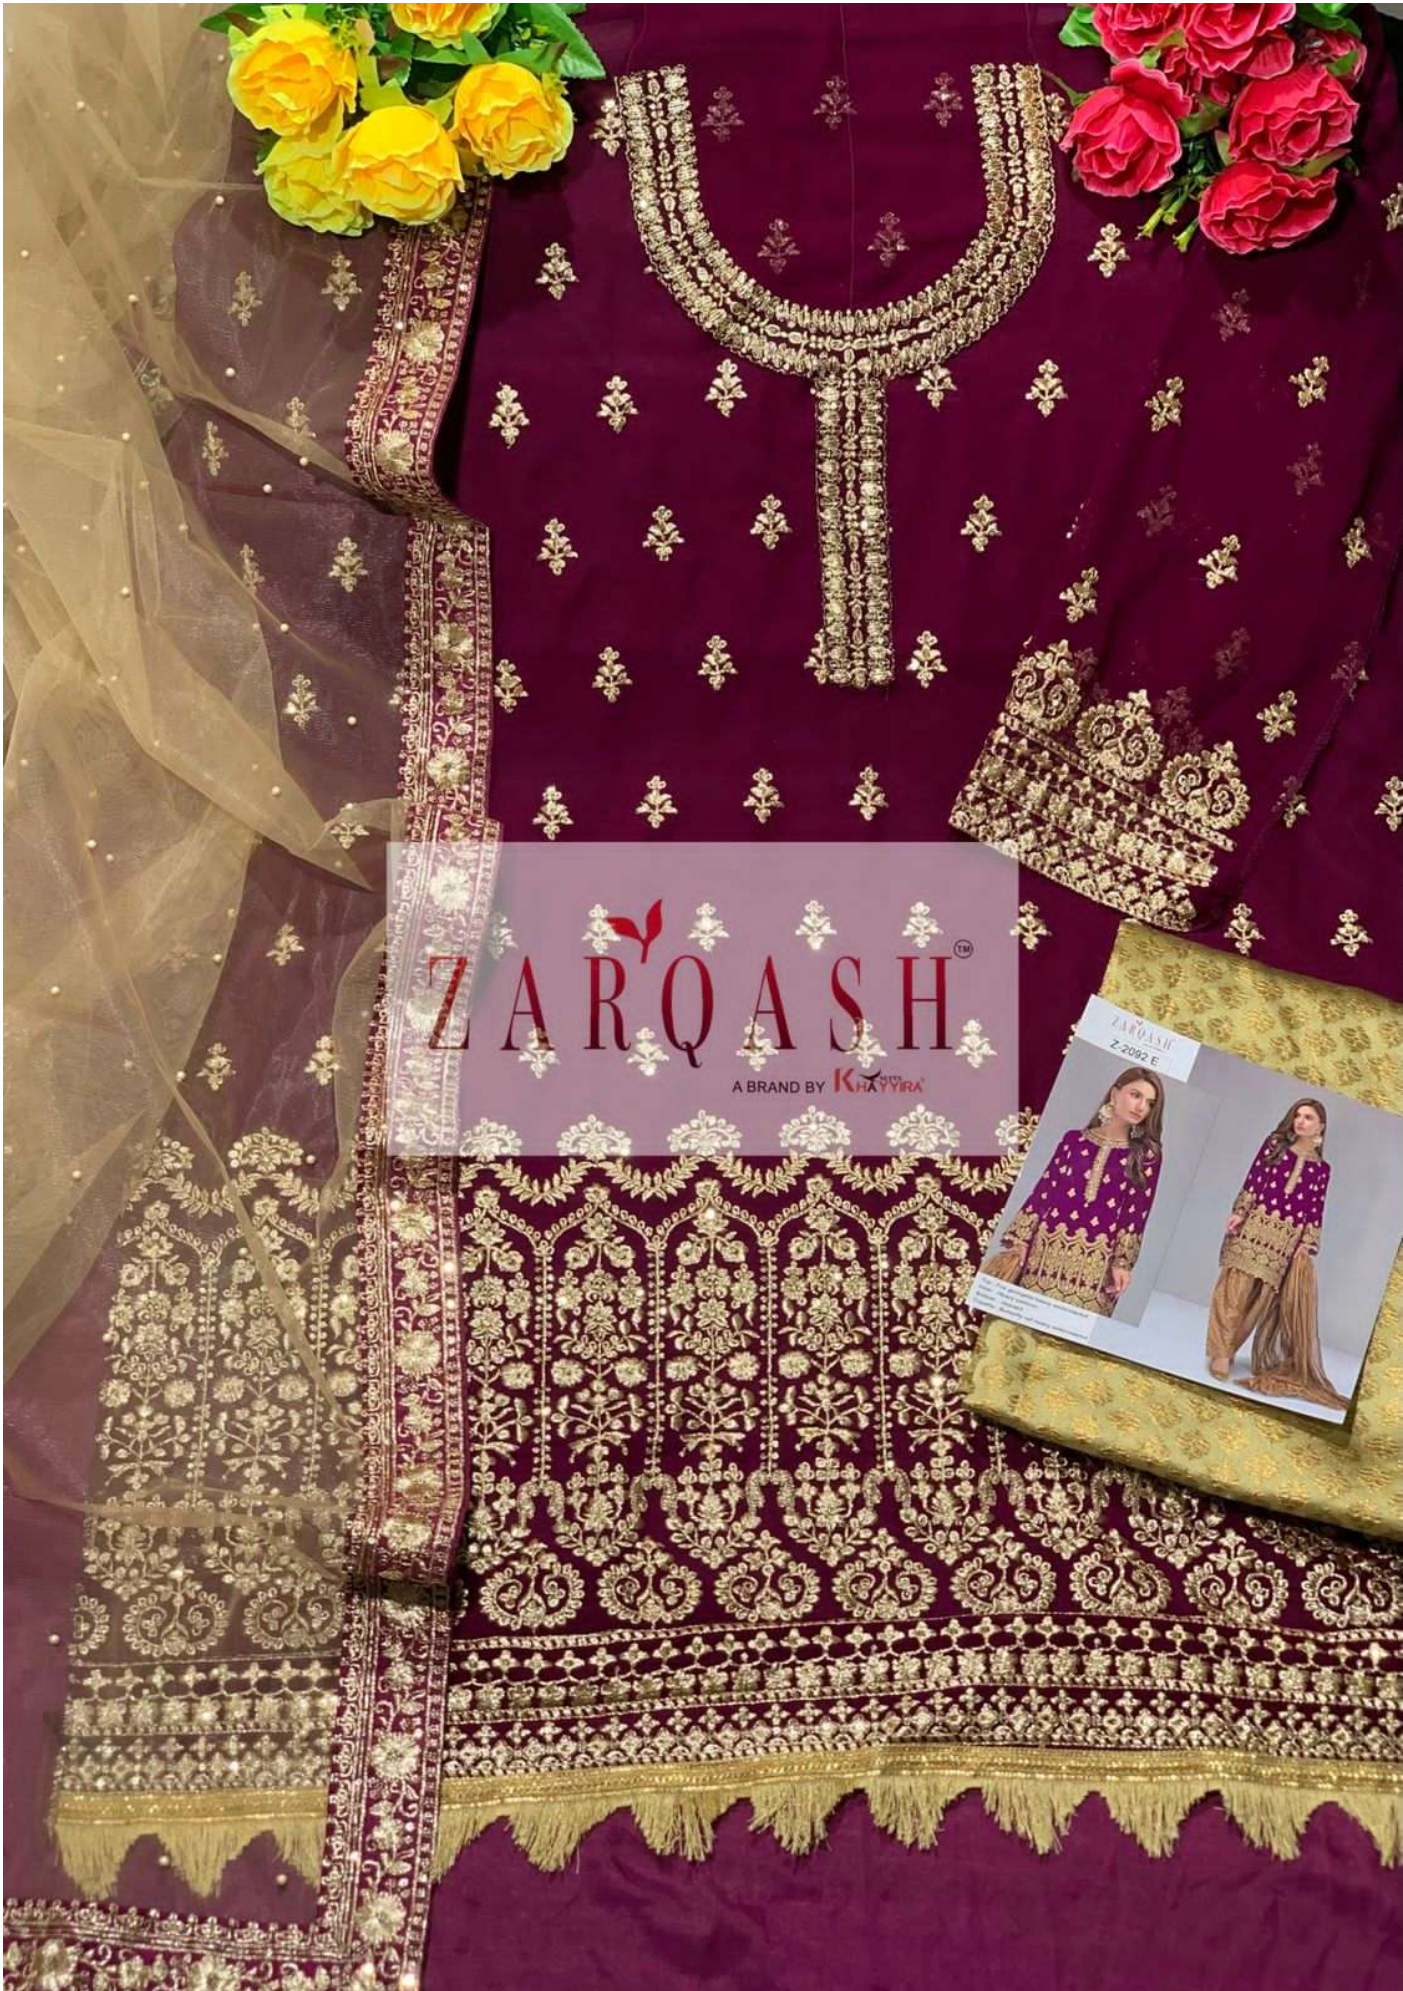

ZARQASH<sup>®</sup>  
A BRAND BY KIXTINC

*Mariya . B*  
**Royal Soiree**

ZARQASH<sup>TM</sup>  
A BRAND BY KHAJURA

ZARQASH®  
A BRAND BY KOTNIKE

Z-2092 E

Top - Fox georgette heavy embroidered  
Inner - Heavy santoon  
Bottom - Jaquard  
Dupatta - Butterfly net heavy embroidered

ZARQASH<sup>™</sup>  
A BRAND BY KHAYYARA

ZARQASH®  
A BRAND BY KOTNIKE

Z-2092 D

Top - Fox georgette heavy embroidered  
Inner - Heavy santoon  
Bottom - Jaquard  
Dupatta - Butterfly net heavy embroidered

ZARQASH<sup>®</sup>  
A BRAND BY KAYYIRA

ZARQASH®  
A BRAND BY KOTYOUNG

Z-2092 C

Top - Fox georgette heavy embroidered  
Inner - Heavy santoon  
Bottom - Jaquard  
Dupatta - Butterfly net heavy embroidered

ZARQASH<sup>TM</sup>  
A BRAND BY KAYIRA

ZARQASH®  
A BRAND BY KOTYAYEE

Z-2092 B

Top - Fox georgette heavy embroidered  
Inner - Heavy santoon  
Bottom - Jaquard  
Dupatta - Butterfly net heavy embroidered