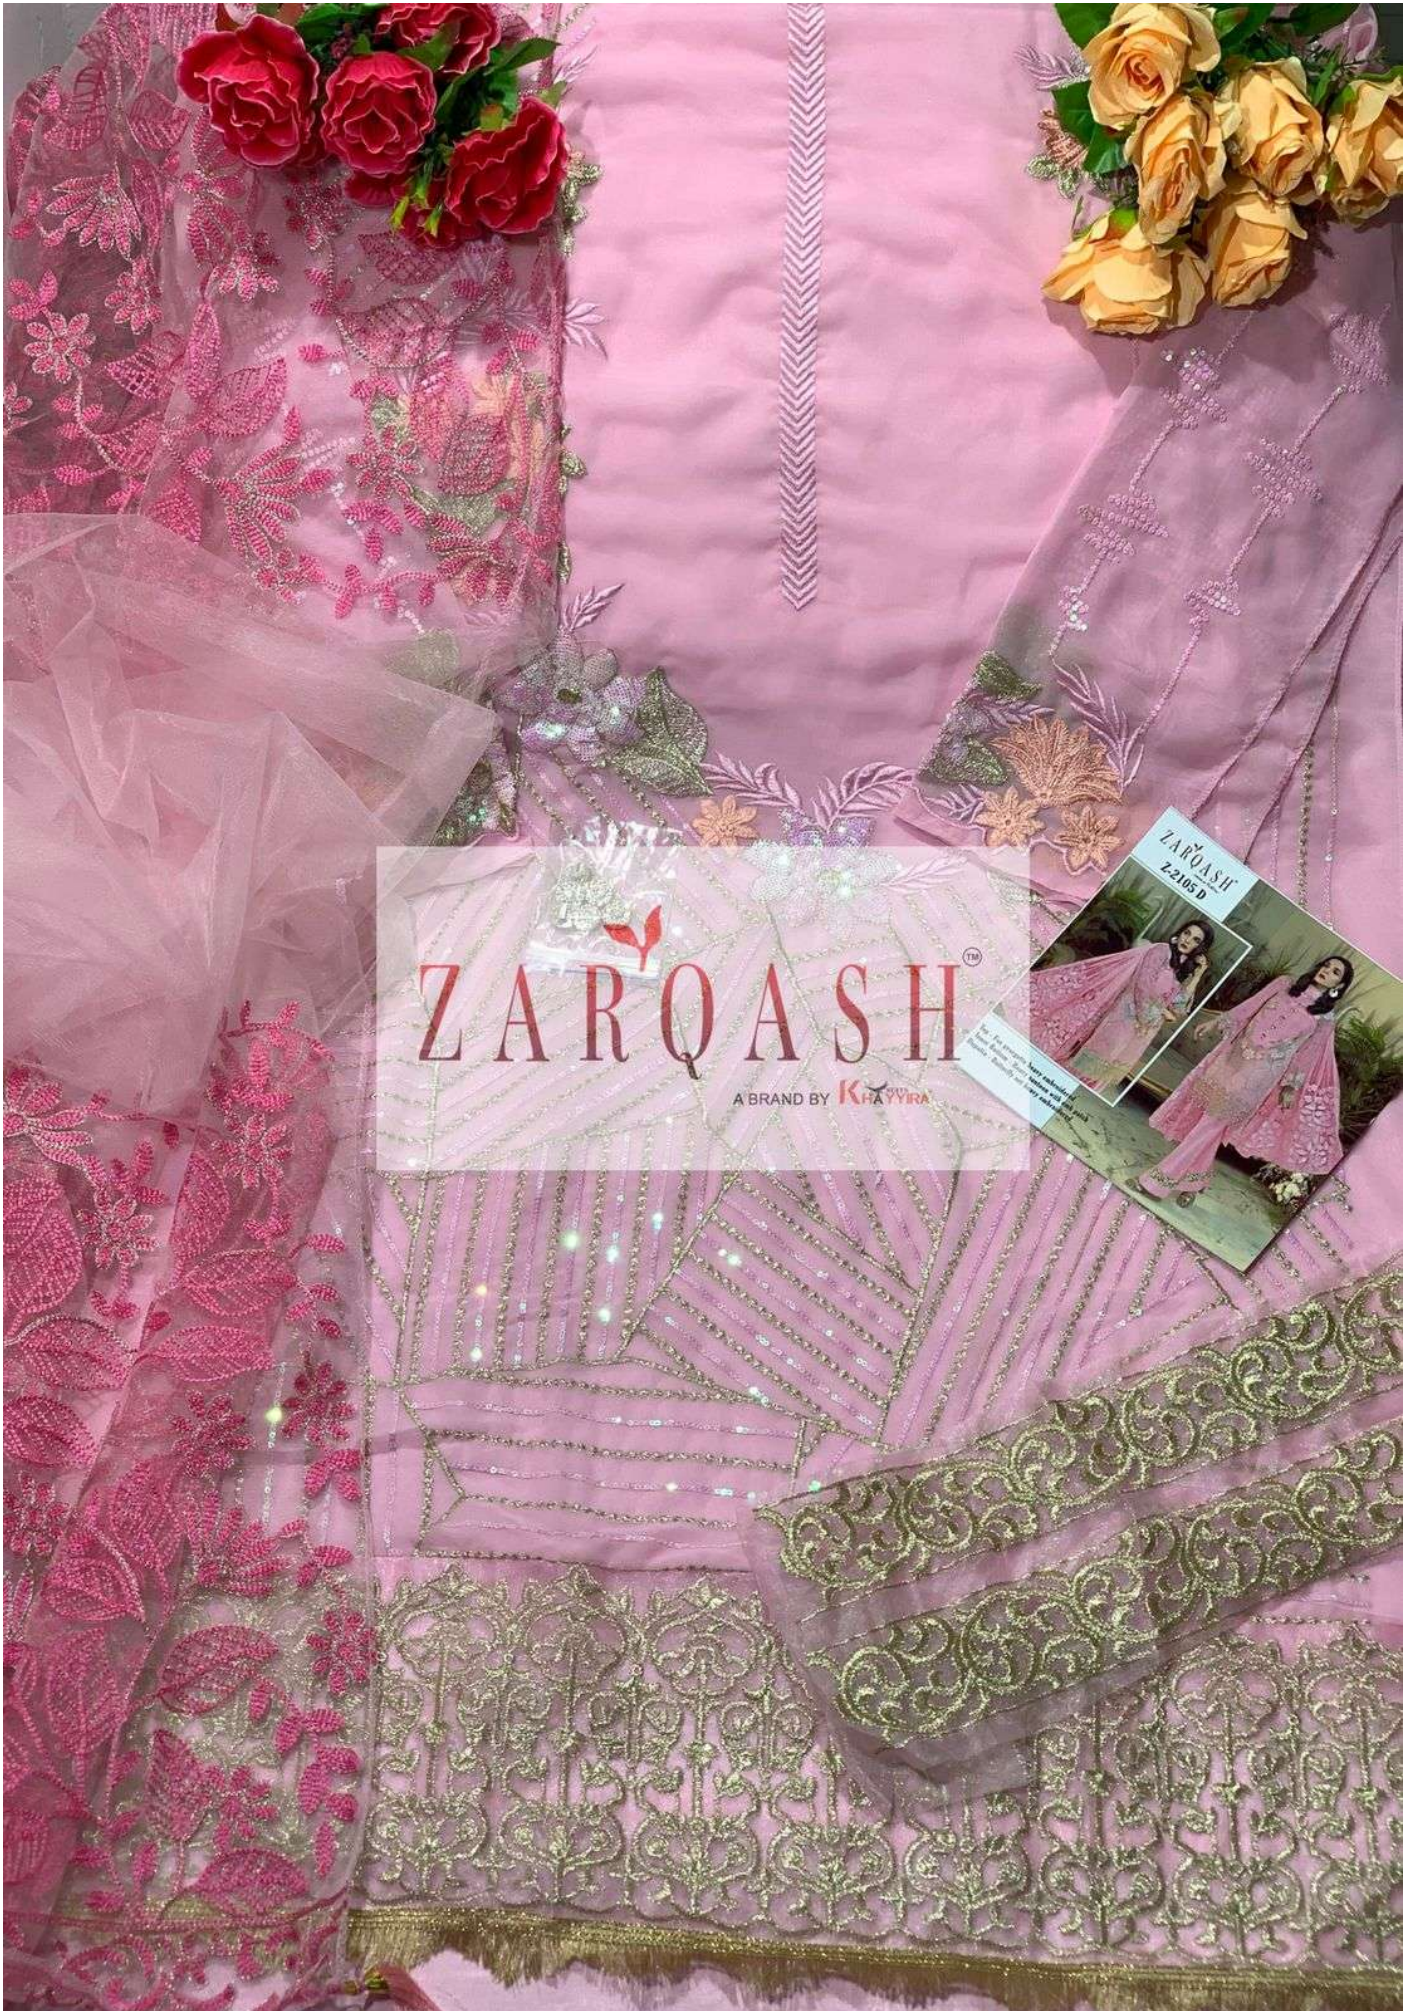

Z-2105 D

Z-2105 E

Z-2105 F

Top - Fox georgette heavy embroidered
Inner Bottom - Heavy santoon with emb. patch
Dupatta - Butterfly net heavy embroidered

ZARQASH™

A BRAND BY KHAYRA

ZARQASH[®]

A BRAND BY KUTTYAK

Z-2105 B

Top - Fox georgette heavy embroidered
Inner Bottom - Heavy santoon with emb patch
Dupatta - Butterfly net heavy embroidered

ZARQASHTM
A BRAND BY KHAYYARA

ZARQASH[®]

A BRAND BY KUTAYRA

Z-2105 C

Top - Fox georgette heavy embroidered
Inner Bottom - Heavy santoon with emb patch
Dupatta - Butterfly net heavy embroidered

ZARQASHTM
A BRAND BY **KHAYYIRA**

ZARQASH[®]

A BRAND BY KUTAYYER

Z-2105 D

Top - Fox georgette heavy embroidered
Inner Bottom - Heavy santoon with emb patch
Dupatta - Butterfly net heavy embroidered

ZARQASH

ZARQASHTM
A BRAND BY KHAYYRA

ZARQASH[®]

A BRAND BY **KINIFISH**

Z-2105 F

Top - Fox georgette heavy embroidered
Inner Bottom - Heavy santoon with emb patch
Dupatta - Butterfly net heavy embroidered