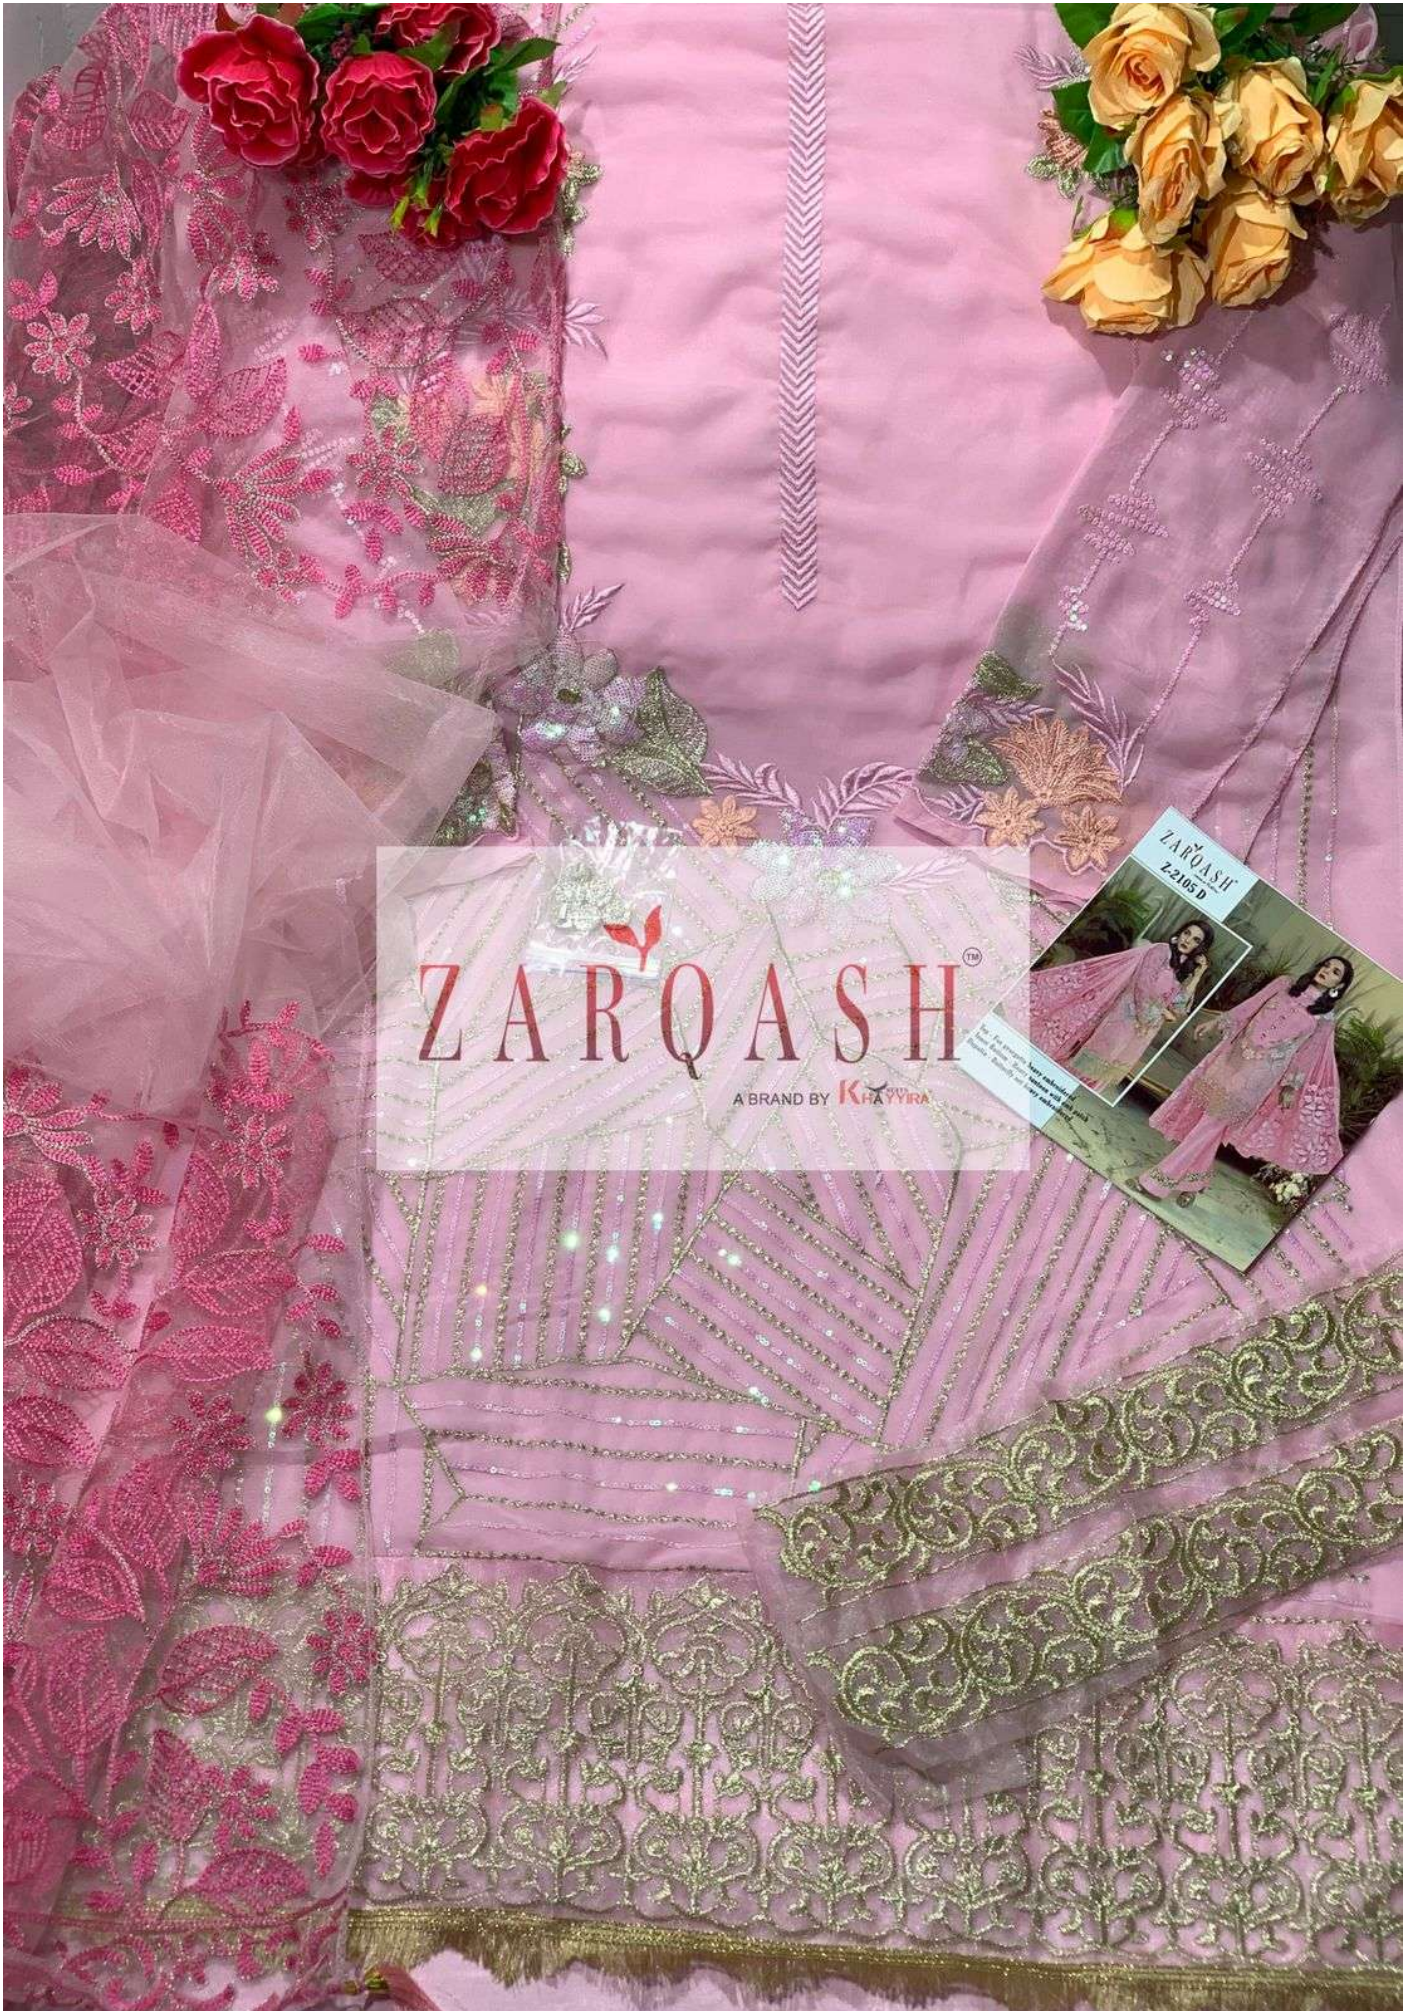

Z-2105 B

Z-2105 C

Z-2105 D

Z-2105 E

Z-2105 F

**Top - Fox georgette heavy embroidered**  
**Inner Bottom - Heavy santoon with emb. patch**  
**Dupatta - Butterfly net heavy embroidered**

# ZARQASH™

A BRAND BY KHAYRA

**ZARQASH**<sup>®</sup>

A BRAND BY **KUTTYA**

**Z-2105 B**

**Top - Fox georgette heavy embroidered**  
**Inner Bottom - Heavy santoon with emb patch**  
**Dupatta - Butterfly net heavy embroidered**

**ZARQASH**  
A BRAND BY KHAYYARA

ZARQASH®

A BRAND BY KUTAYYER®

Z-2105 C

**Top - Fox georgette heavy embroidered**  
**Inner Bottom - Heavy santoon with emb patch**  
**Dupatta - Butterfly net heavy embroidered**

ZARQASH™

A BRAND BY KHAYYIRA

ZARQASH®

A BRAND BY KUTAYYER

Z-2105 D

**Top - Fox georgette heavy embroidered**  
**Inner Bottom - Heavy santoon with emb patch**  
**Dupatta - Butterfly net heavy embroidered**