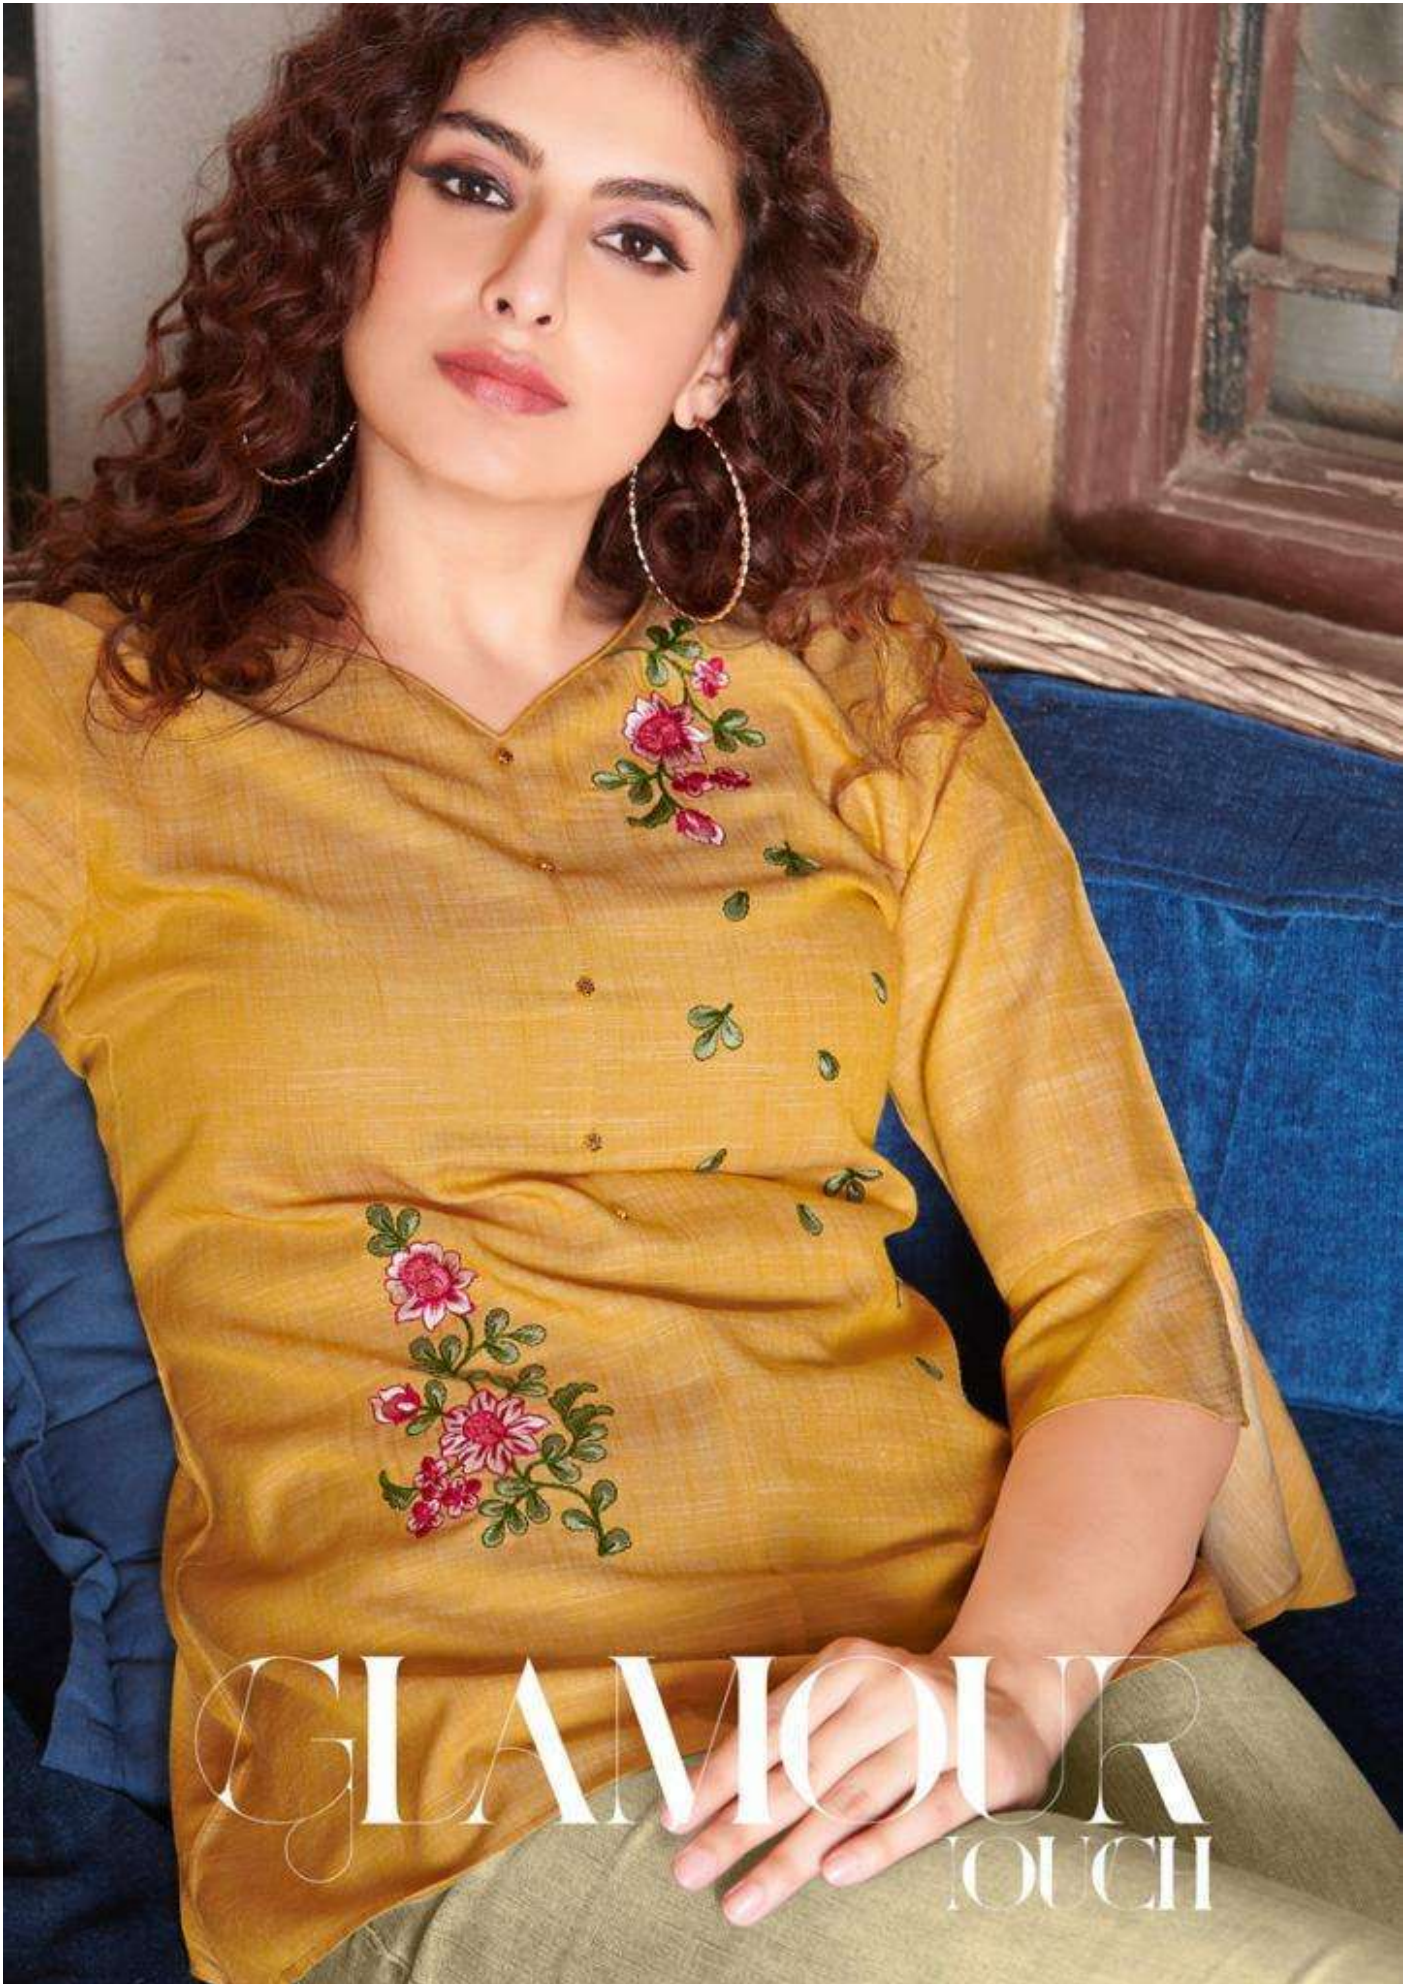

CODE | 6065

LILY & LALI
GULS PRIDE
A PRODUCT OF FORTIS GROUP

LILY & LALI
FLYING
YASHOIN

WHEN WE CHOOSE TO TAKE INSPIRATION FROM INDIAN BEAUTY

CODE | 6064

GLAMOUR
TOUCH

LILY & LALI

GULS PRIDE