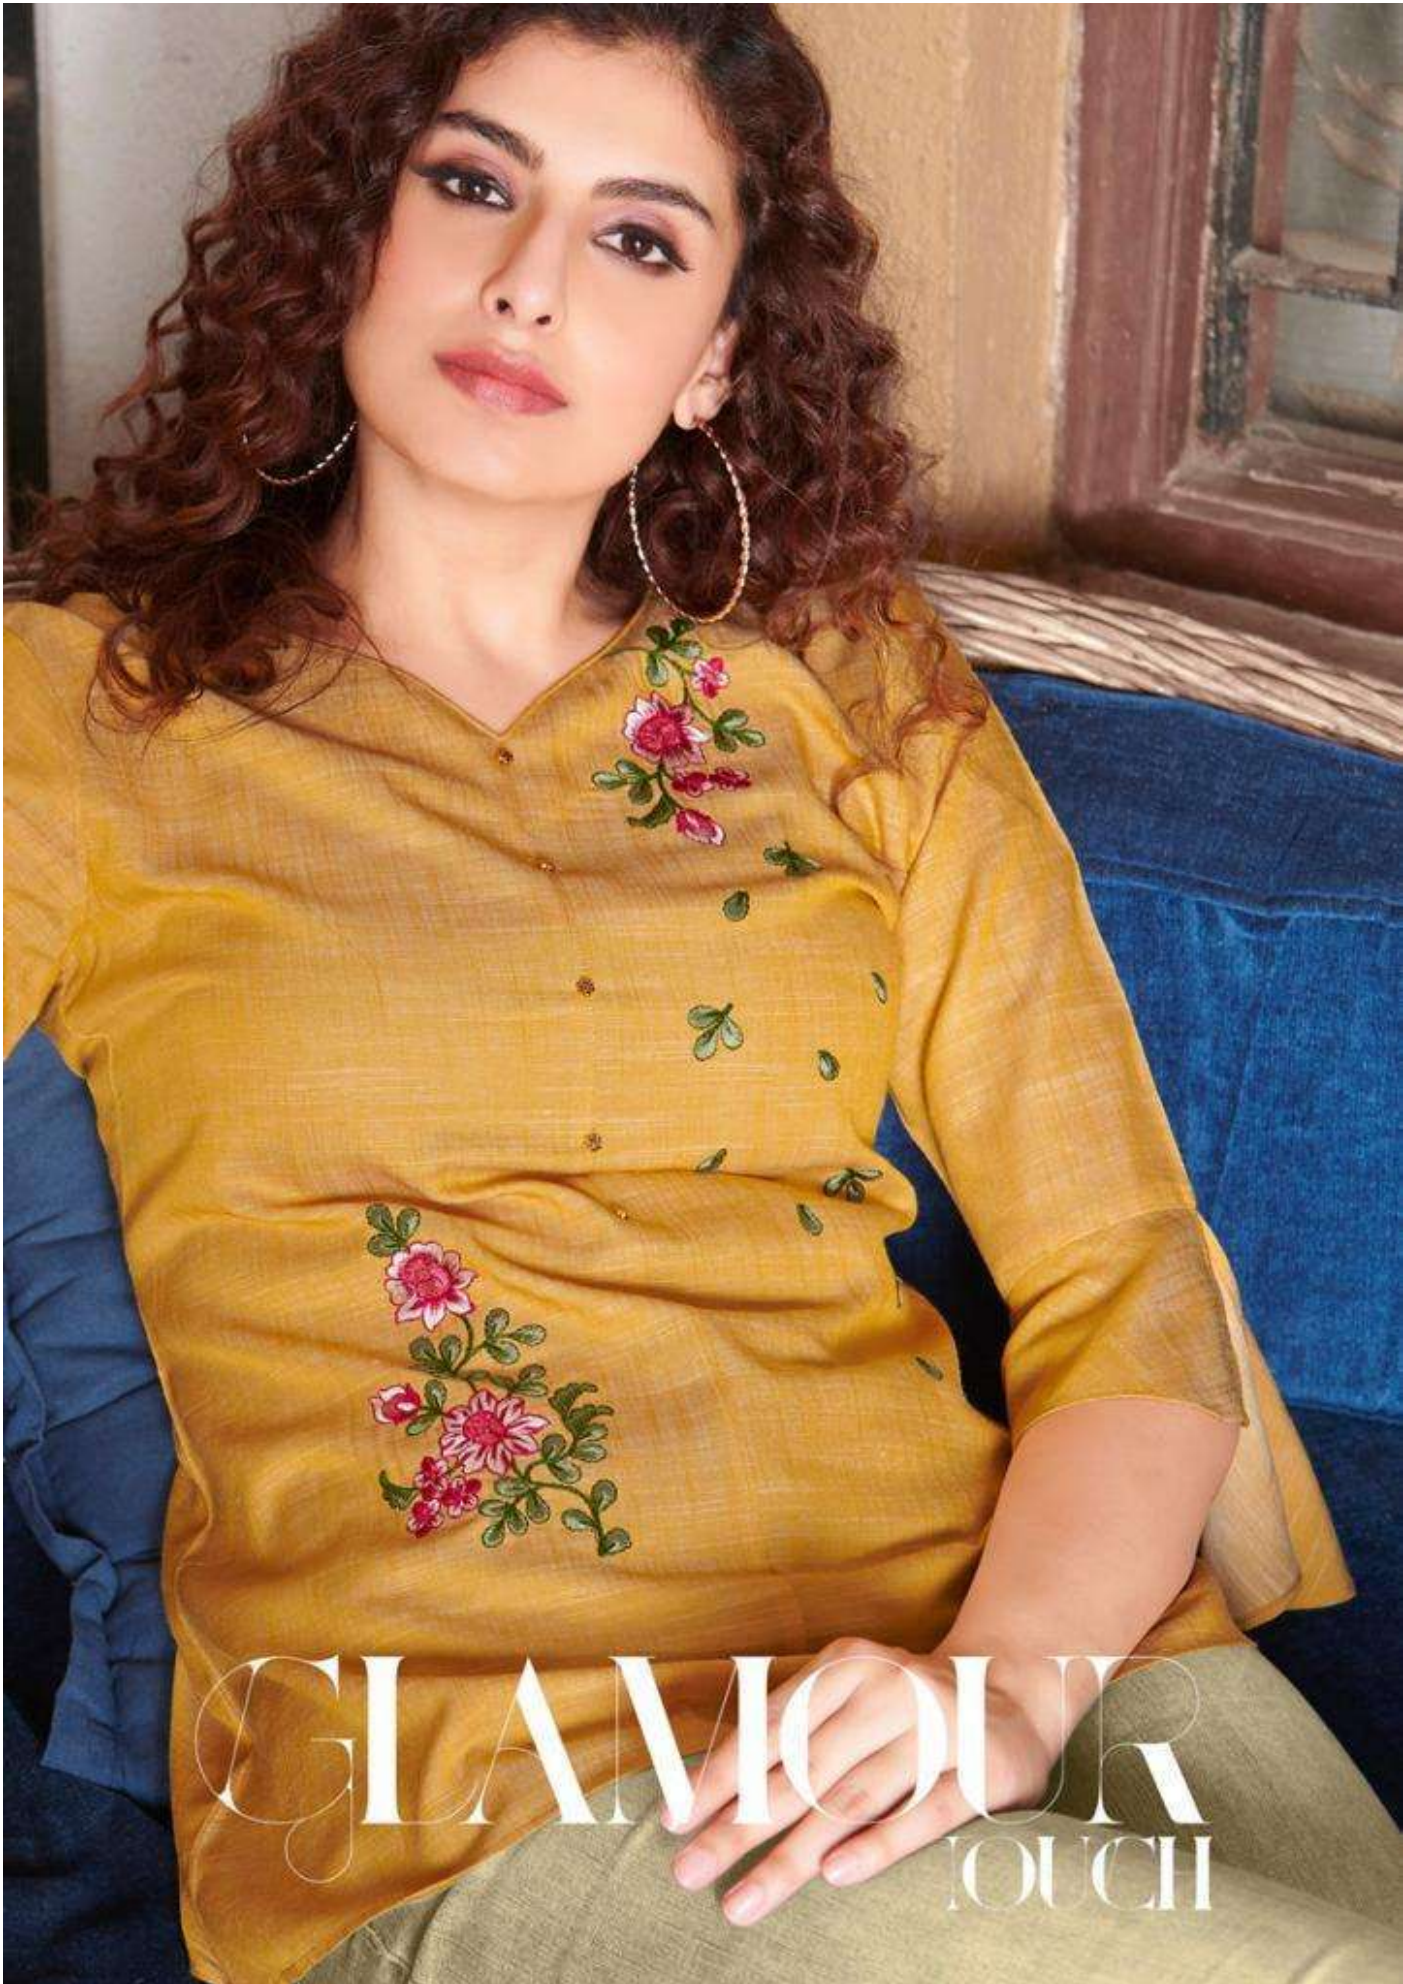

GLAMOUR
TOUCH