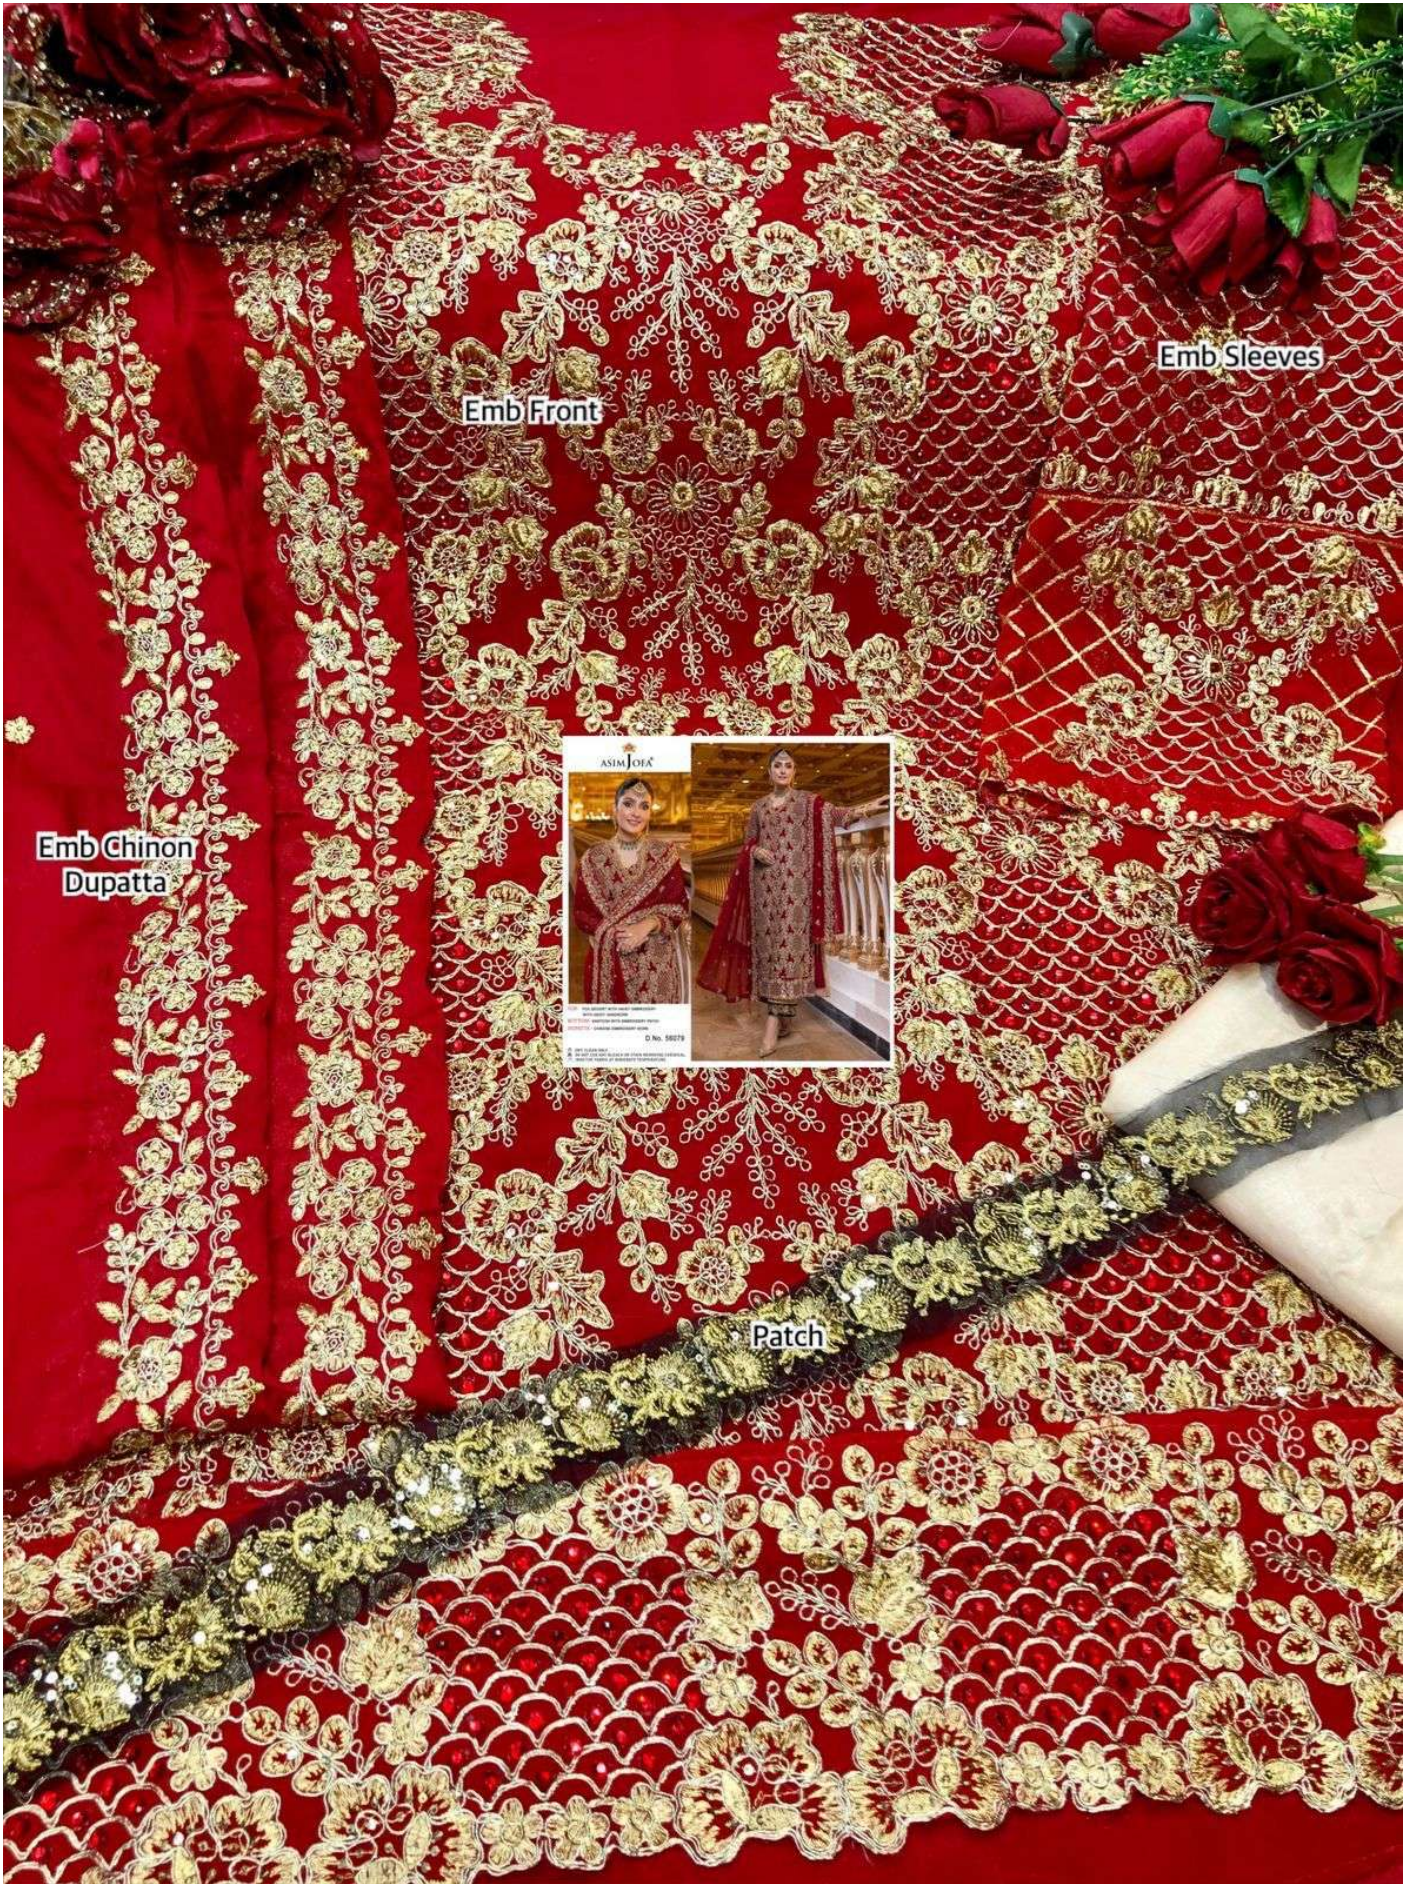

ASIM JOFA™

D.NO.
56079

TOP

FOX GEOGRT WITH EMBROIDERY
WORK WITH HEAVY HANDWORK

BOTTOM

SANTOON WITH PATCH EMBROIDERY

DUPATTA

CHINONE EMBROIDERY WORK

Emb Sleeves

Emb Front

Emb Chinon Dupatta

Patch

Emb Chinon
Dupatta

Emb Front

Emb Sleeves

Patch