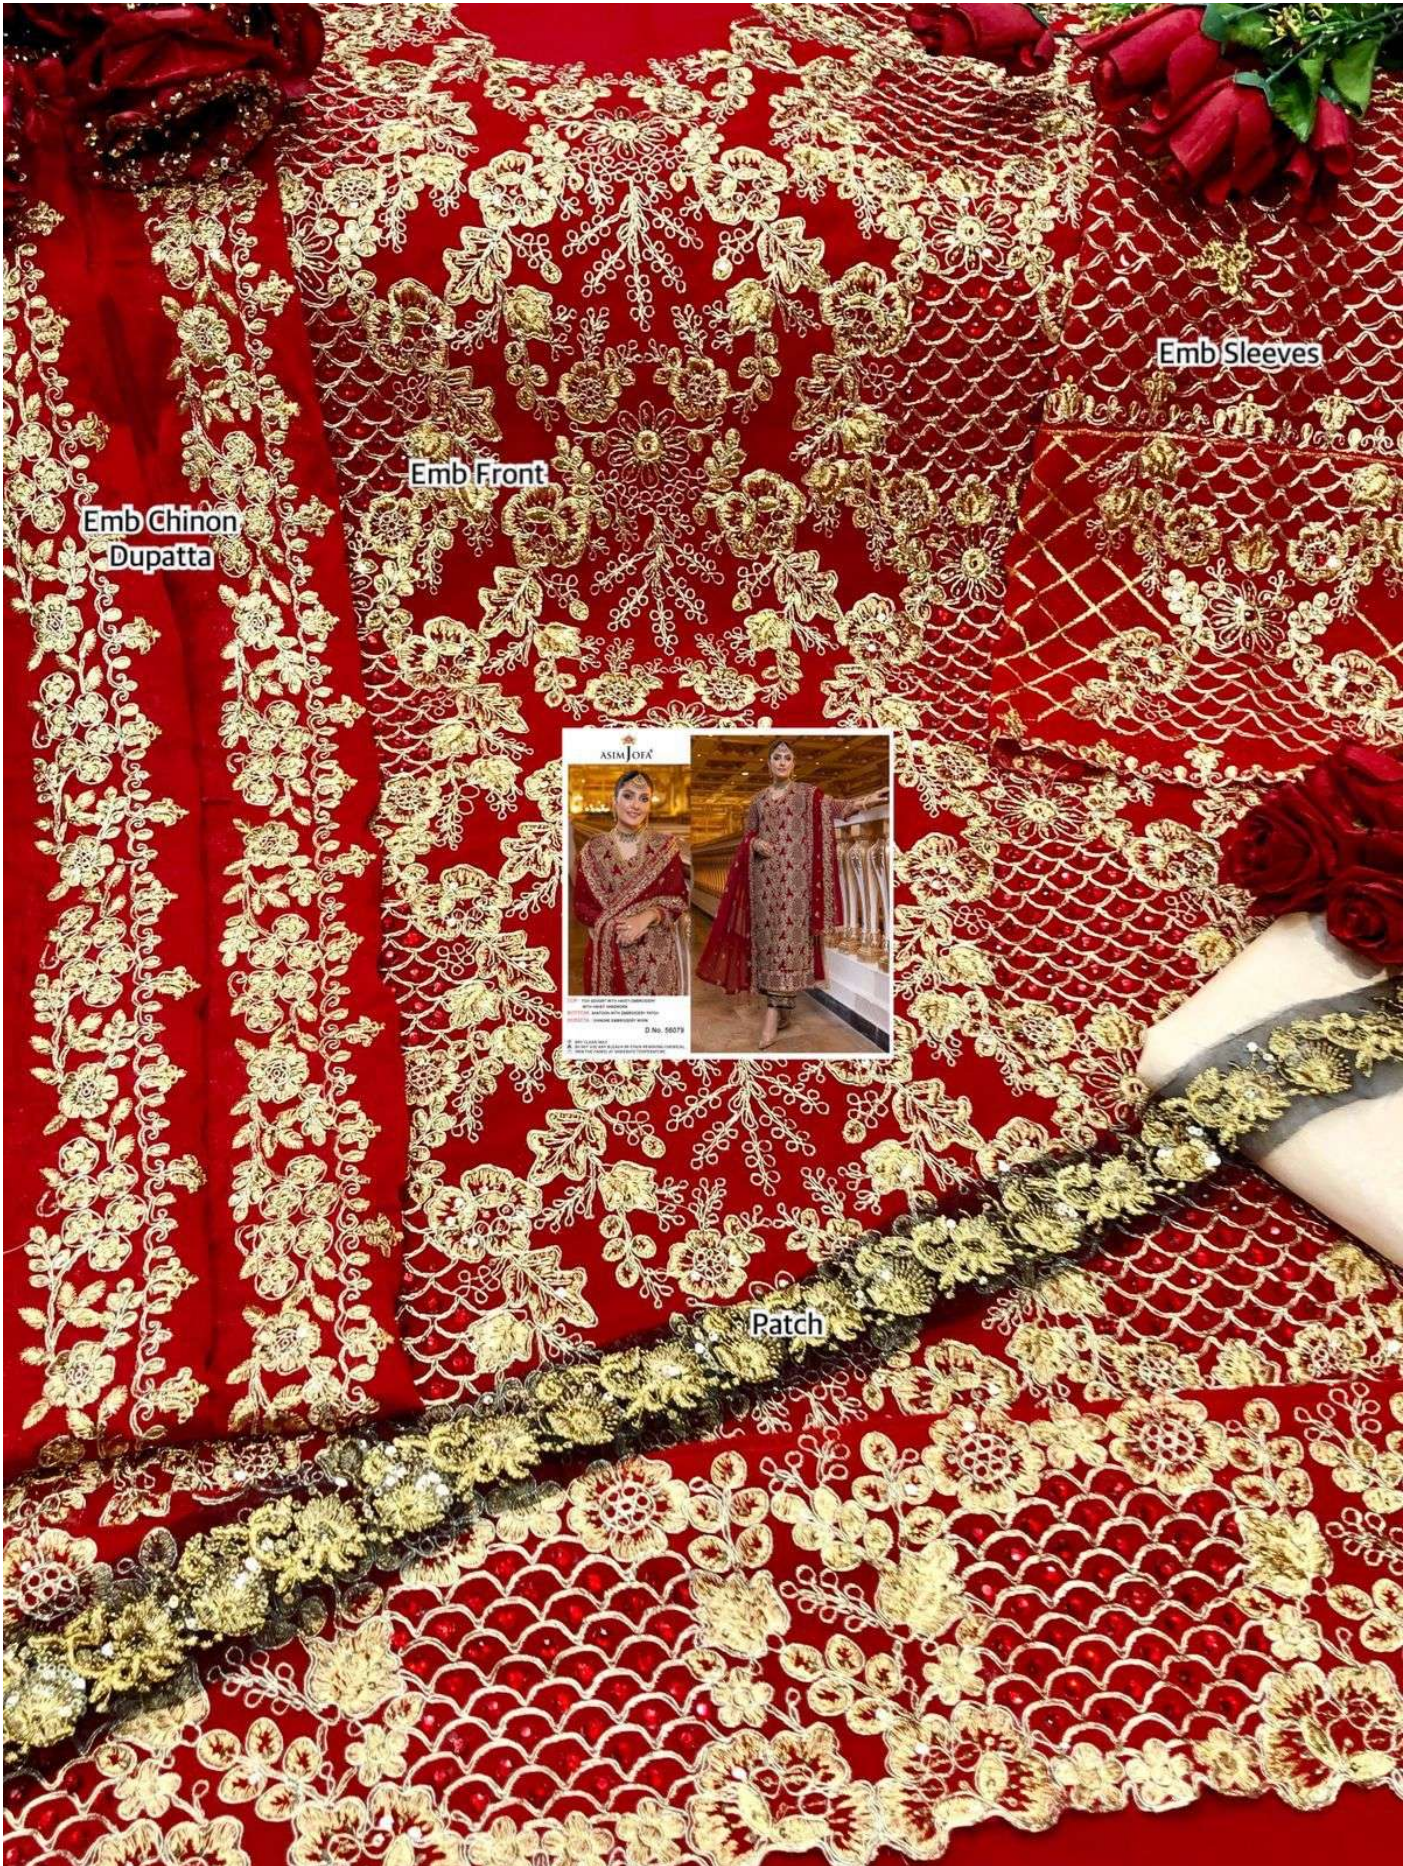

ASIM JOFA™

D.NO.
56079

TOP

FOX GEOGRT WITH EMBROIDERY
WORK WITH HEAVY HANDWORK

BOTTOM

SANTOON WITH PATCH EMBROIDERY

DUPATTA

CHINONE EMBROIDERY WORK

Emb Sleeves

Emb Front

Emb Chinon Dupatta

Patch

Emb Chinon
Dupatta

Emb Front

Emb Sleeves

Patch