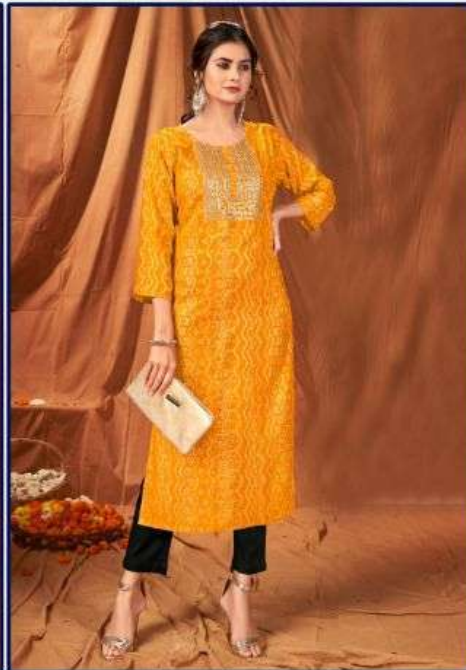

**Shahi**  
with pant

  
**POONAM**  
DESIGNER  
With Pant

  
**POONAM**  
DESIGNER  
With Pant

  
**POONAM**  
DESIGNER  
With Pant

**Shahi**  
with pant

  
**POONAM**  
DESIGNER  
With Pant

# Shahi

with pant

SIZE;- M,L,XL,XXL,

DESIGN-1001

DESIGN-1002

DESIGN-1003

DESIGN-1004

# Shahi

( with pant )

Size-; **M,L,XL,XXL**

<b>D.no</b>	<b>Kurti</b>	<b>Pant</b>
1001	Premium Rayon bandhani print with sequence & cording work.	Cotton Lycra Pant
1002	Premium Rayon bandhani print with sequence & cording work.	Cotton Lycra Pant
1003	Premium Rayon bandhani print with sequence & cording work.	Cotton Lycra Pant
1004	Premium Rayon bandhani print with sequence & cording work.	Cotton Lycra Pant