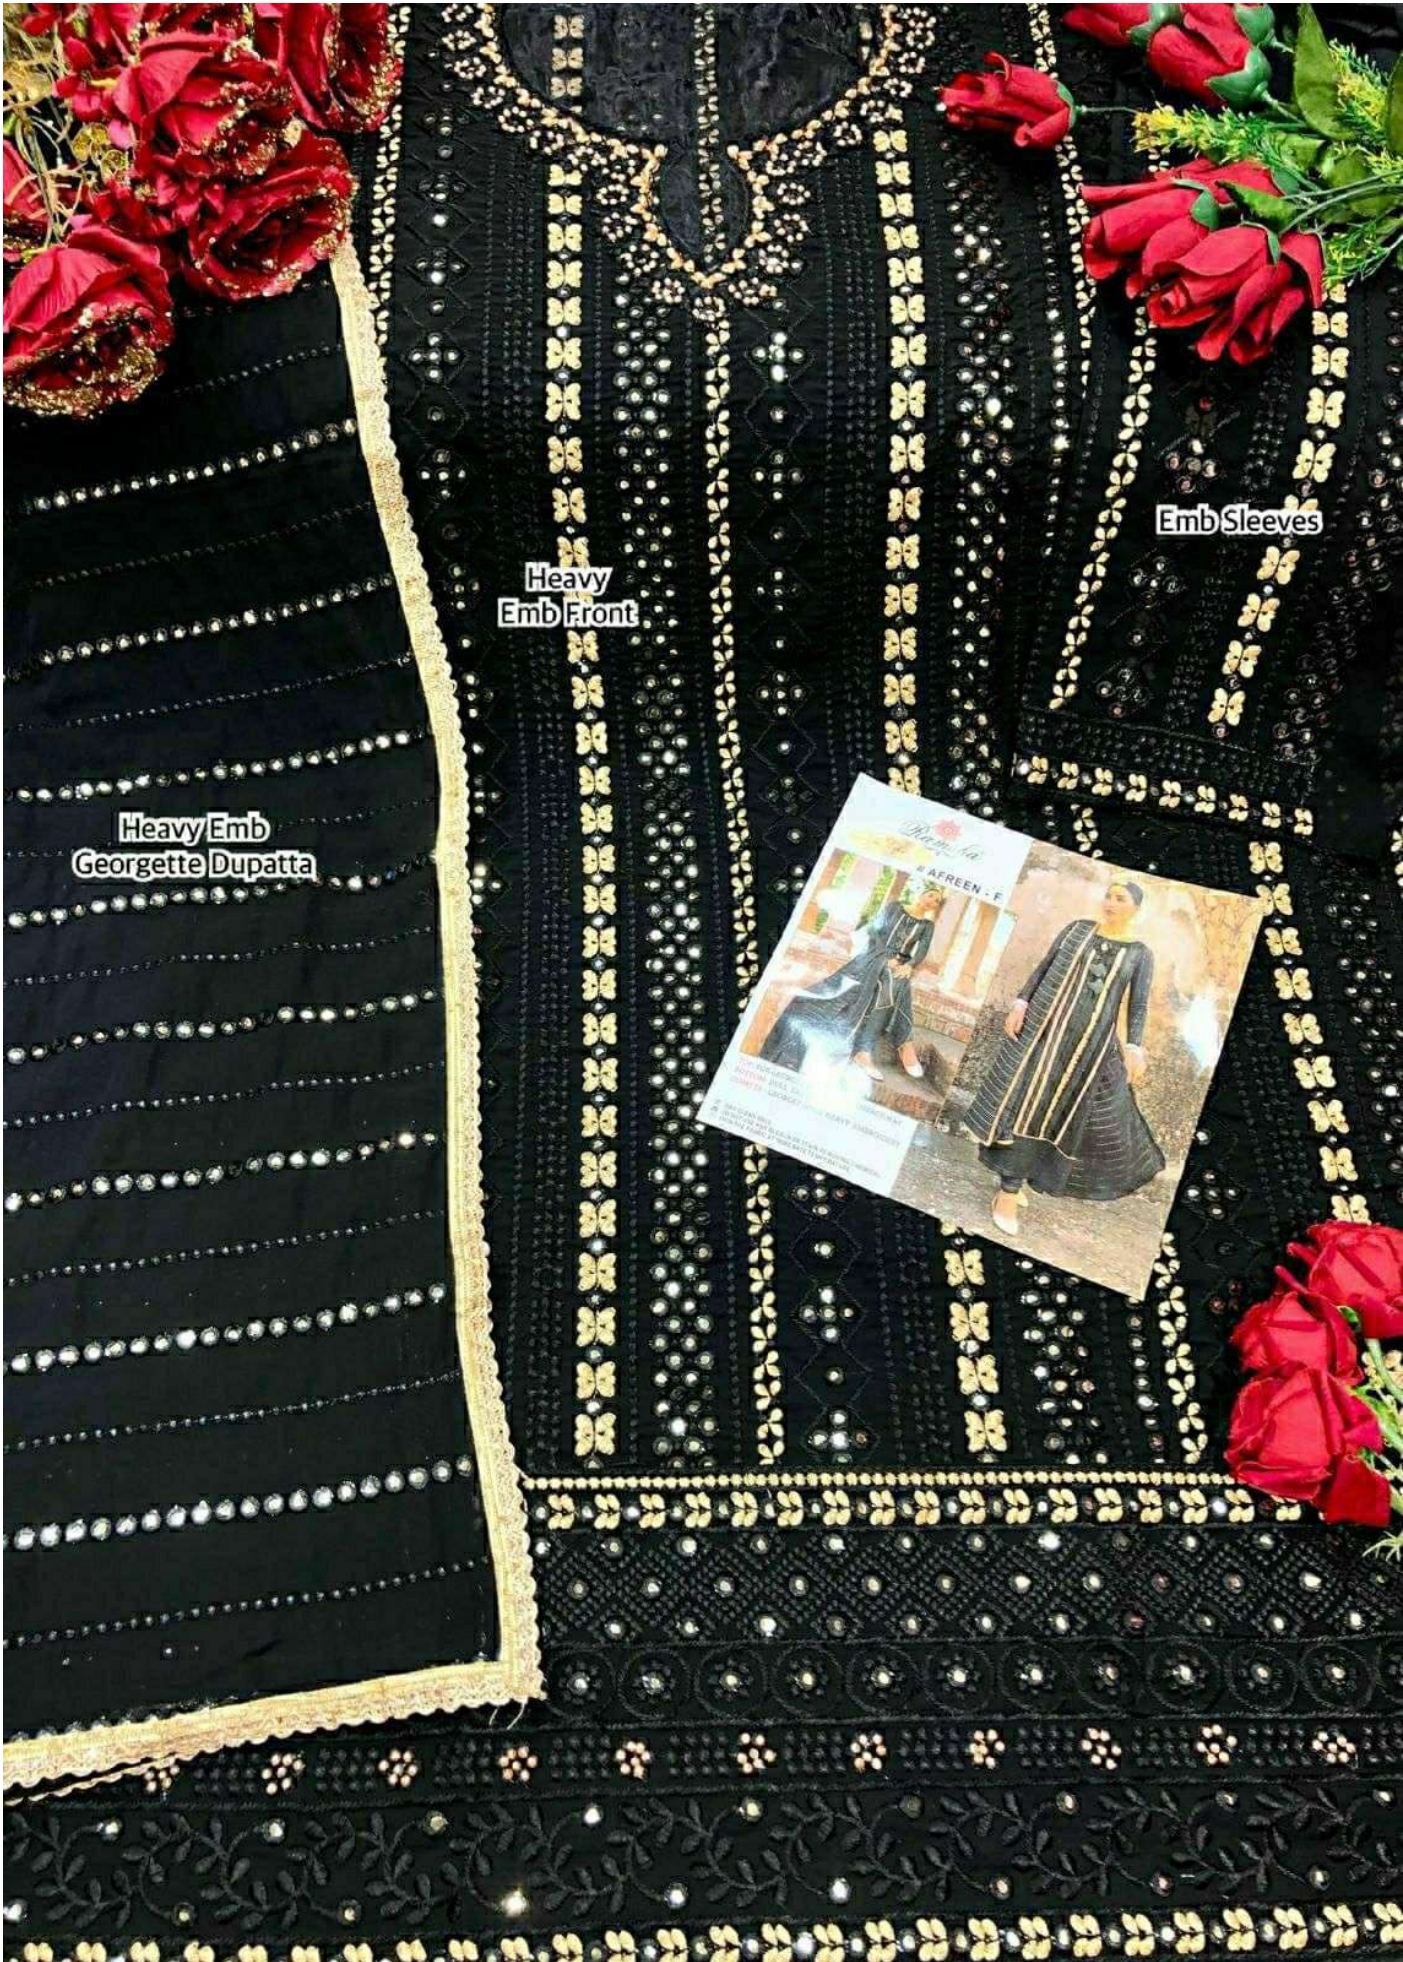

Emb Sleeves

Heavy Emb Front

Heavy Emb Georgette Dupatta