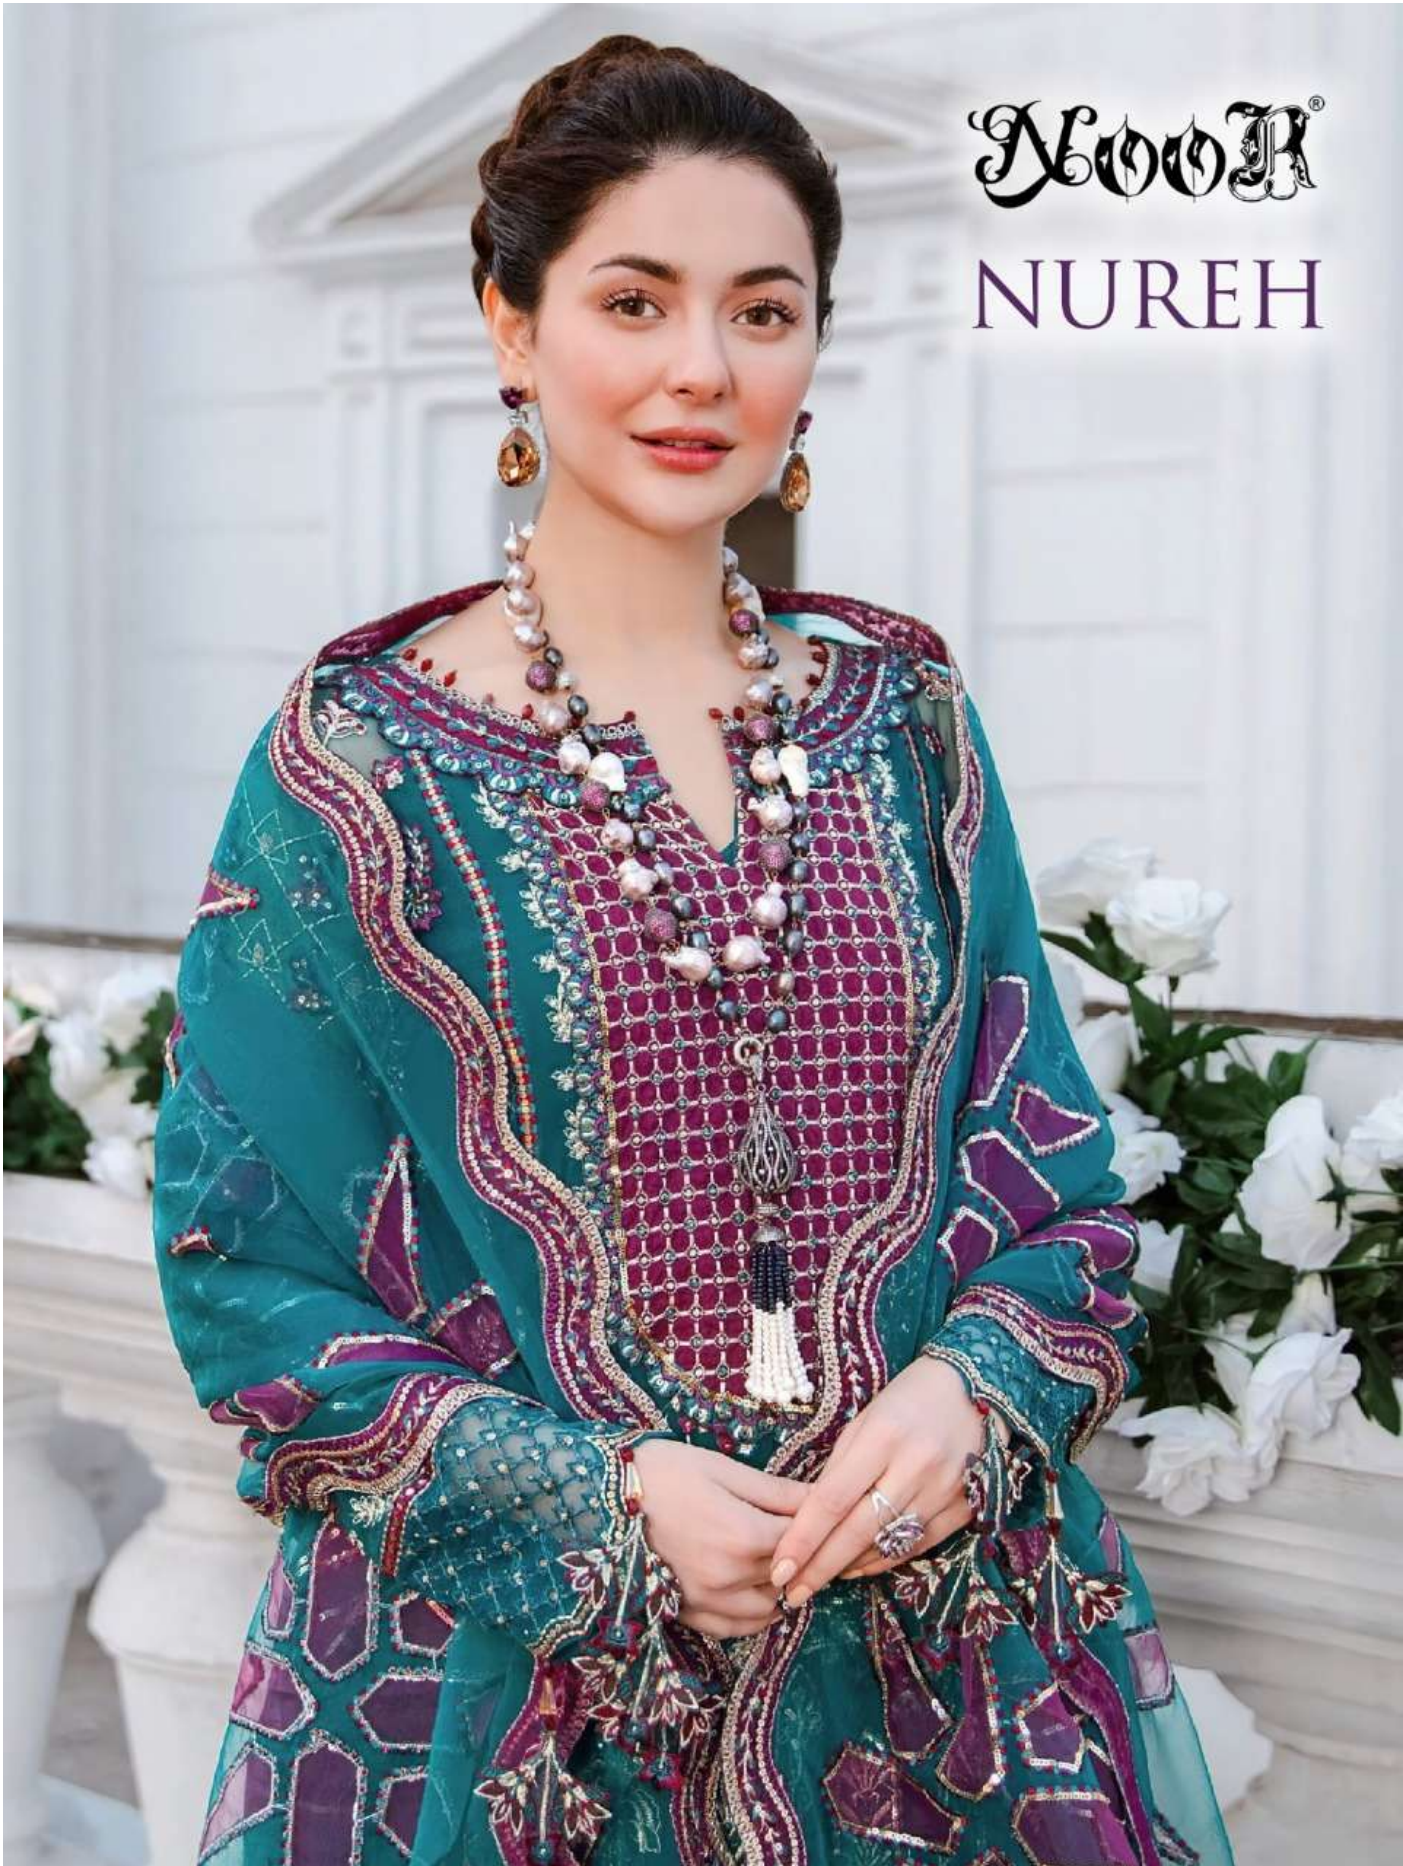

NOOR<sup>®</sup>

NUREH

NOOR<sup>®</sup>

NUREH

**Nook**

**13106**

**TOP**

**FOX GEORGETTE WITH  
STYLISH WORK**

**BOTTOM-INNER**

**HEAVY SANTOON**

**DUPATTA**

**NET EMBROIDERY  
WITH BORDER**

NOOR®

13104

**TOP**

FOX GEORGETTE WITH  
STYLISH WORK

**BOTTOM-INNER**

HEAVY SANTOON

**DUPATTA**

NAZNIK CHIFFON  
WITH WORK

NOOR

13105

**TOP**

FOX GEORGETTE WITH  
STYLISH WORK

**BOTTOM-INNER**  
HEAVY SANTOON

**DUPATTA**  
NET EMBROIDERY  
WITH BORDER

NOOR®

NUREH

13104

13105

13106