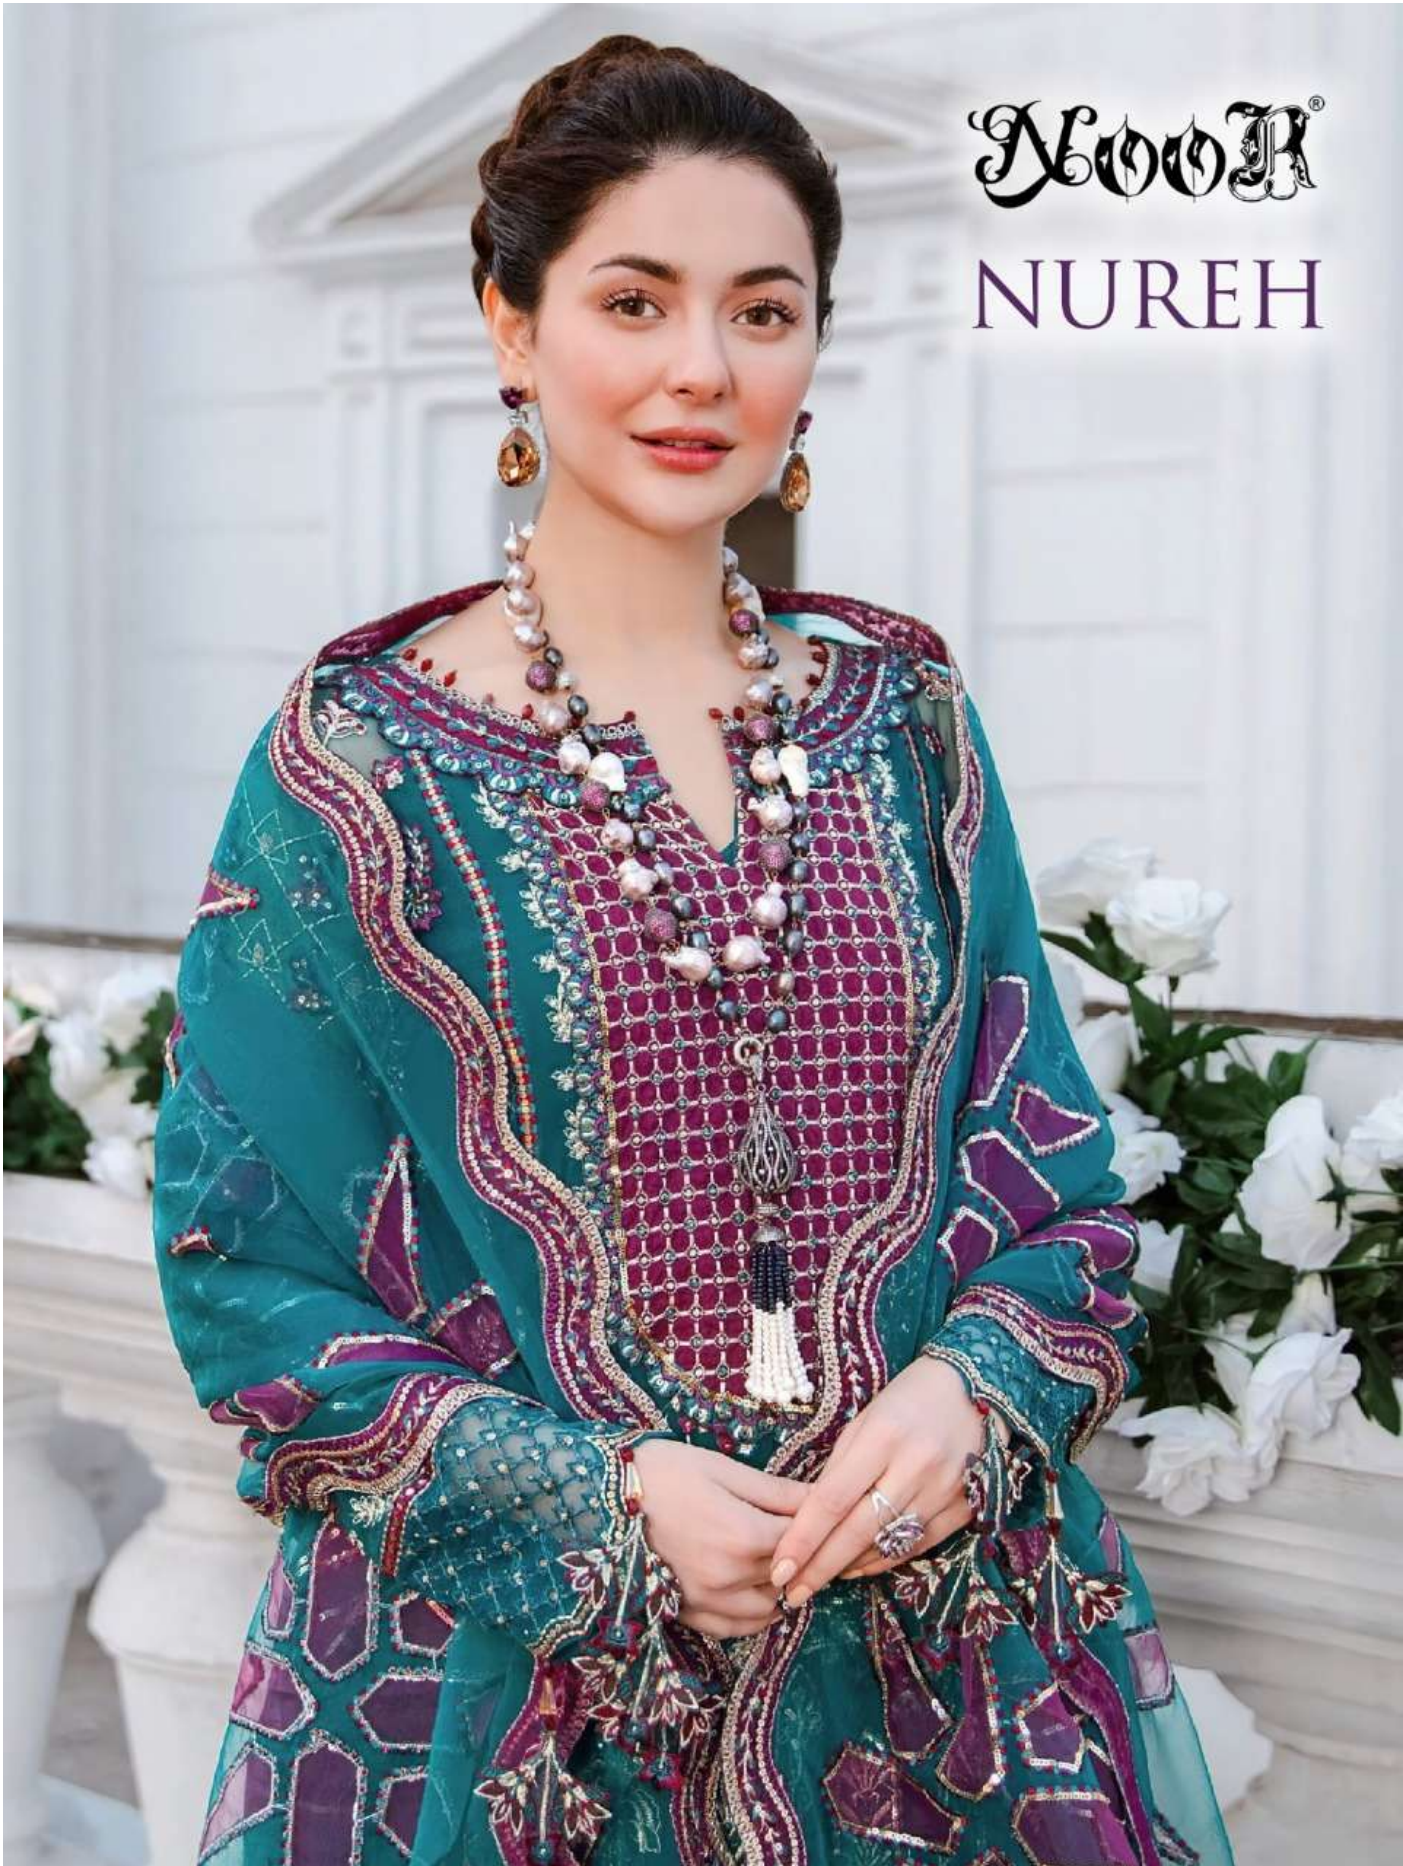

NOOR[®]

NUREH

NOOR[®]

NUREH

Nook

13106

TOP

**FOX GEORGETTE WITH
STYLISH WORK**

BOTTOM-INNER

HEAVY SANTOON

DUPATTA

**NET EMBROIDERY
WITH BORDER**

NOOR®

13104

TOP

FOX GEORGETTE WITH
STYLISH WORK

BOTTOM-INNER

HEAVY SANTOON

DUPATTA

NAZNIK CHIFFON
WITH WORK

NOOR

13105

TOP

FOX GEORGETTE WITH
STYLISH WORK

BOTTOM-INNER

HEAVY SANTOON

DUPATTA

NET EMBROIDERY
WITH BORDER

NOOR®

NUREH

13104

13105