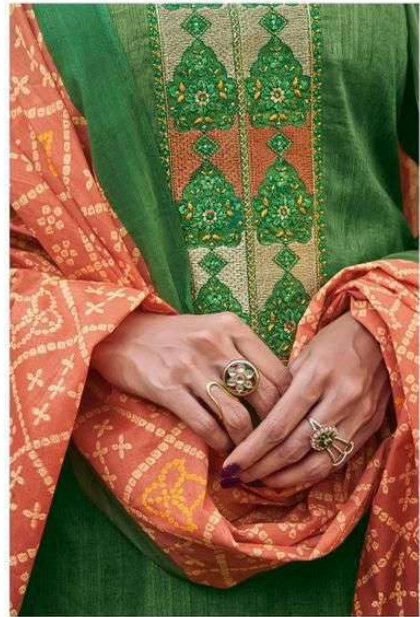

Shree®
FATS

Mishka

Shree®
FATS

Mishka

Shree®
FABRI

1507

1502

1506

1505

Shree FABRS

The logo for Shree FABBS, featuring the word "Shree" in a stylized font with a red and black outline, and "FABBS" in a smaller, black font below it.

1505

1504

Shree®
FABS

1503

1501