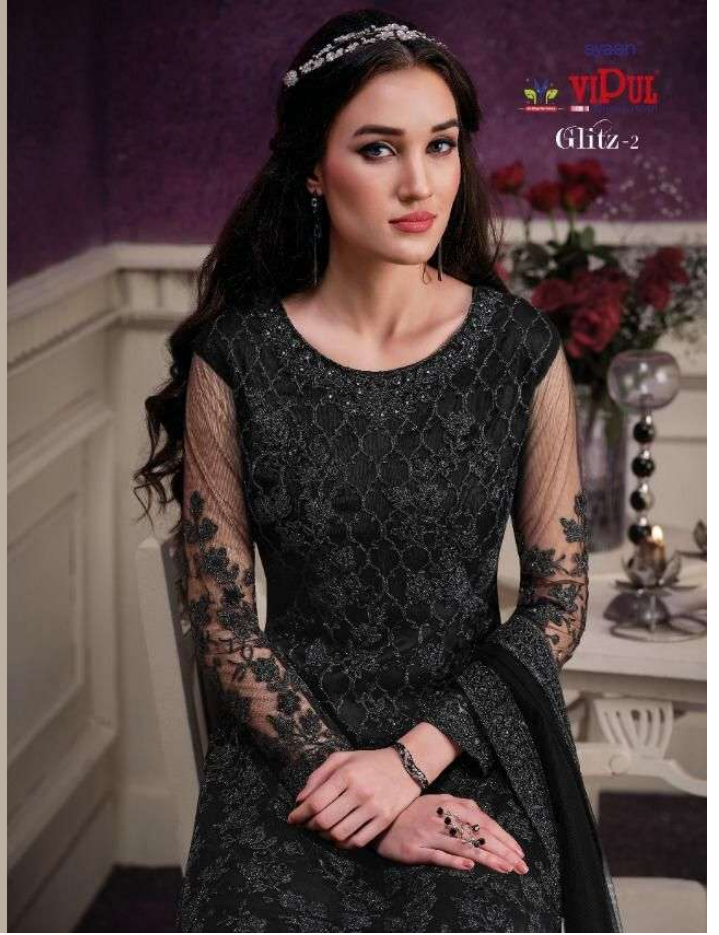

ayaan™
viPUL Glitz-2
FASHION FOREVER

D.NO.4697

D.NO.4696

DCAT-64 (GLITZ-2)

D.NO:	PRODUCT DETAILS
D4691A	BLUE NET HEAVY WORK TOP WITH SATIN INNER & DIAMONDS , BOTTOM SATIN WORK , NET DUPATTA 4 SIDES BORDER.
D4692A	MARRONISH WINE NET HEAVY WORK TOP WITH SATIN INNER , BOTTOM SATIN WORK , NET DUPATTA 4 SIDES BORDER.
D4693A	BOTTLE GREEN NET HEAVY WORK TOP WITH SATIN INNER , BOTTOM SATIN WORK , NET DUPATTA 4 SIDES BORDER.
D4694A	CREAM NET HEAVY WORK TOP WITH SATIN INNER & DIAMONDS , BOTTOM SATIN WORK , NET DUPATTA 4 SIDES BORDER.
D4695A	TEAL BLUE NET TOP & BOTTOM WITH HEAVY WORK & SATIN INNER, NET DUPATTA WITH 4 SIDES HEAVY BORDER.
D4696A	BLACK NET HEAVY WORK TOP WITH SATIN INNER , BOTTOM SATIN WORK , NET DUPATTA 4 SIDES BORDER.
D4697A	N.BLUE NET HEAVY WORK TOP WITH SATIN INNER , BOTTOM SATIN WORK , NET DUPATTA 4 SIDES BORDER.
D4698A	BLACK NET TOP & BOTTOM WITH HEAVY WORK & CONTRAST MARRON SATIN INNER, BLACK NET DUPATTA WITH 4 SIDES HEAVY BORDER.