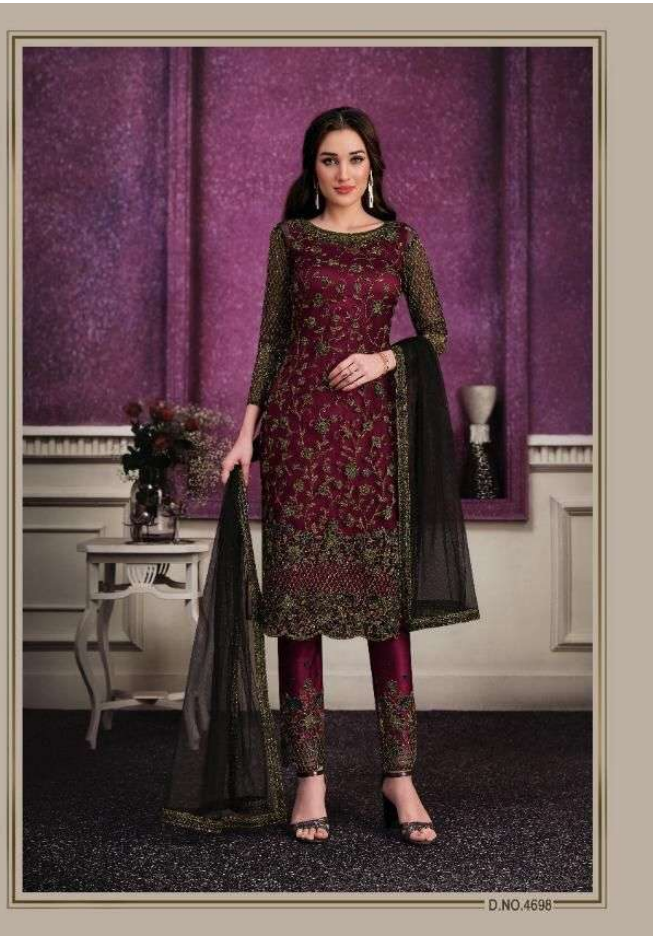

ayaan™
viPUL Glitz-2
FASHION FOREVER

D.NO.4697

D.NO.4696

DCAT-64 (GLITZ-2)

D.NO:	PRODUCT DETAILS
D4691A	BLUE NET HEAVY WORK TOP WITH SATIN INNER & DIAMONDS , BOTTOM SATIN WORK , NET DUPATTA 4 SIDES BORDER.
D4692A	MARRONISH WINE NET HEAVY WORK TOP WITH SATIN INNER , BOTTOM SATIN WORK , NET DUPATTA 4 SIDES BORDER.
D4693A	BOTTLE GREEN NET HEAVY WORK TOP WITH SATIN INNER , BOTTOM SATIN WORK , NET DUPATTA 4 SIDES BORDER.
D4694A	CREAM NET HEAVY WORK TOP WITH SATIN INNER & DIAMONDS , BOTTOM SATIN WORK , NET DUPATTA 4 SIDES BORDER.
D4695A	TEAL BLUE NET TOP & BOTTOM WITH HEAVY WORK & SATIN INNER, NET DUPATTA WITH 4 SIDES HEAVY BORDER.
D4696A	BLACK NET HEAVY WORK TOP WITH SATIN INNER , BOTTOM SATIN WORK , NET DUPATTA 4 SIDES BORDER.
D4697A	N.BLUE NET HEAVY WORK TOP WITH SATIN INNER , BOTTOM SATIN WORK , NET DUPATTA 4 SIDES BORDER.
D4698A	BLACK NET TOP & BOTTOM WITH HEAVY WORK & CONTRAST MARRON SATIN INNER, BLACK NET DUPATTA WITH 4 SIDES HEAVY BORDER.