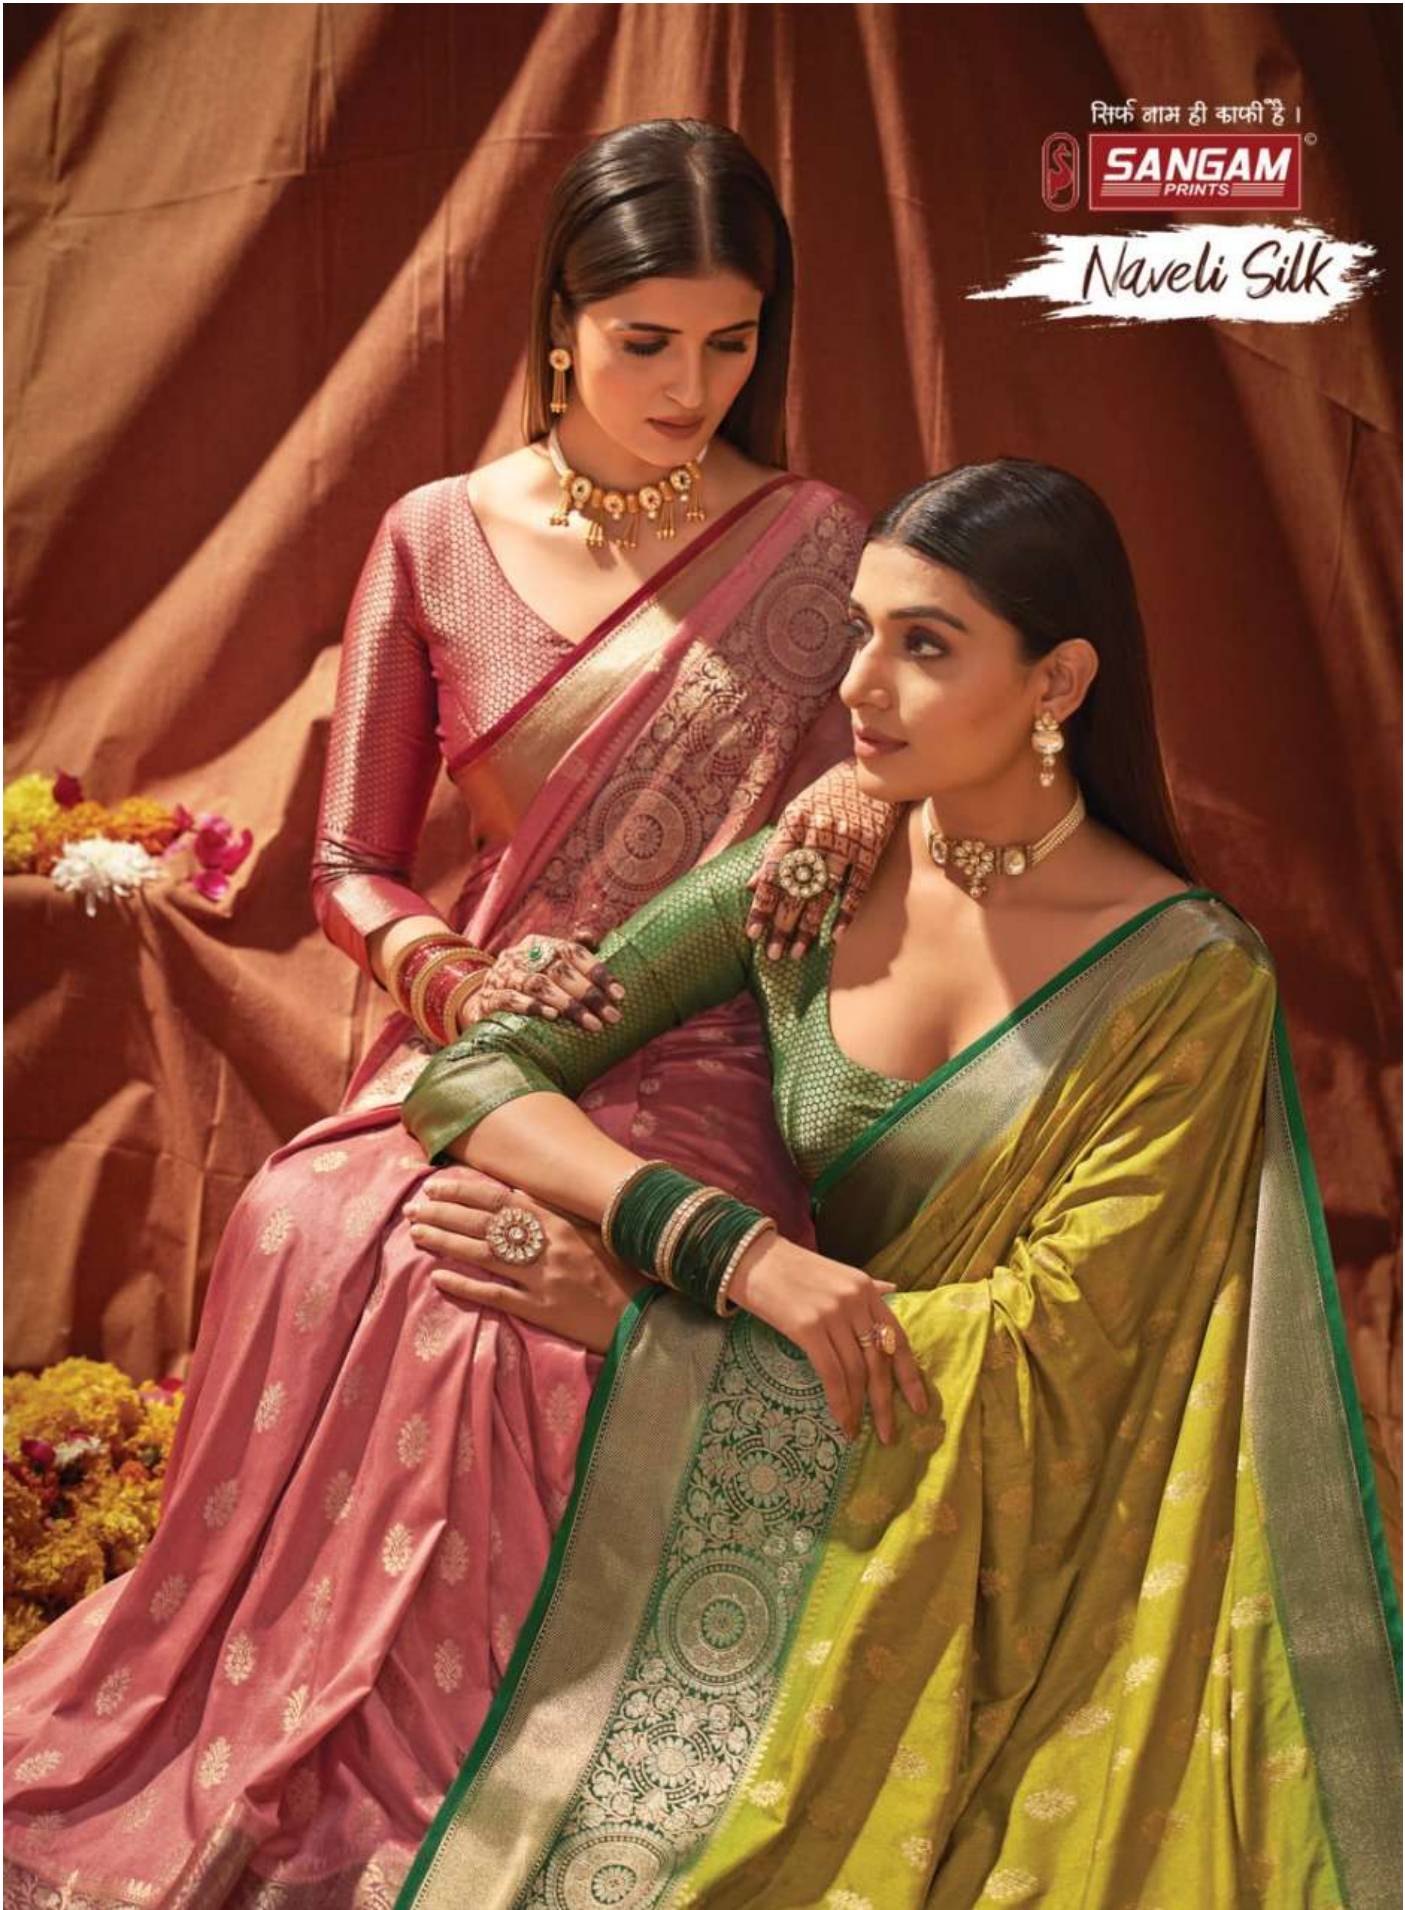

सिर्फ नाम ही काफी है ।

Naveli Silk

Beauty Sans Boundaries

A glance of her brings joy to the parched heart. A few priceless moments with her brings utter bliss. There are no limits to the countless she brings as she walks down the road, resplendent in her magical attire.

D.N.1413

SANGAM
PRINTS

International Charm
She is lovelier in looks, in spirit, or
heart, even in dress. But her
beauty is in the way she abroad as
it is at home. In the roads of
London as the waters of Dombivli in
the mouth of the Mithi Fort.
D.N.1412

SANGAM
PRINTS

A portrait of grandeur

Many an artist have tried to capture her beauty on canvas, and yet they fail because while paint fades after a while, her beauty and the splendor of her saree remain immortal in their charm.