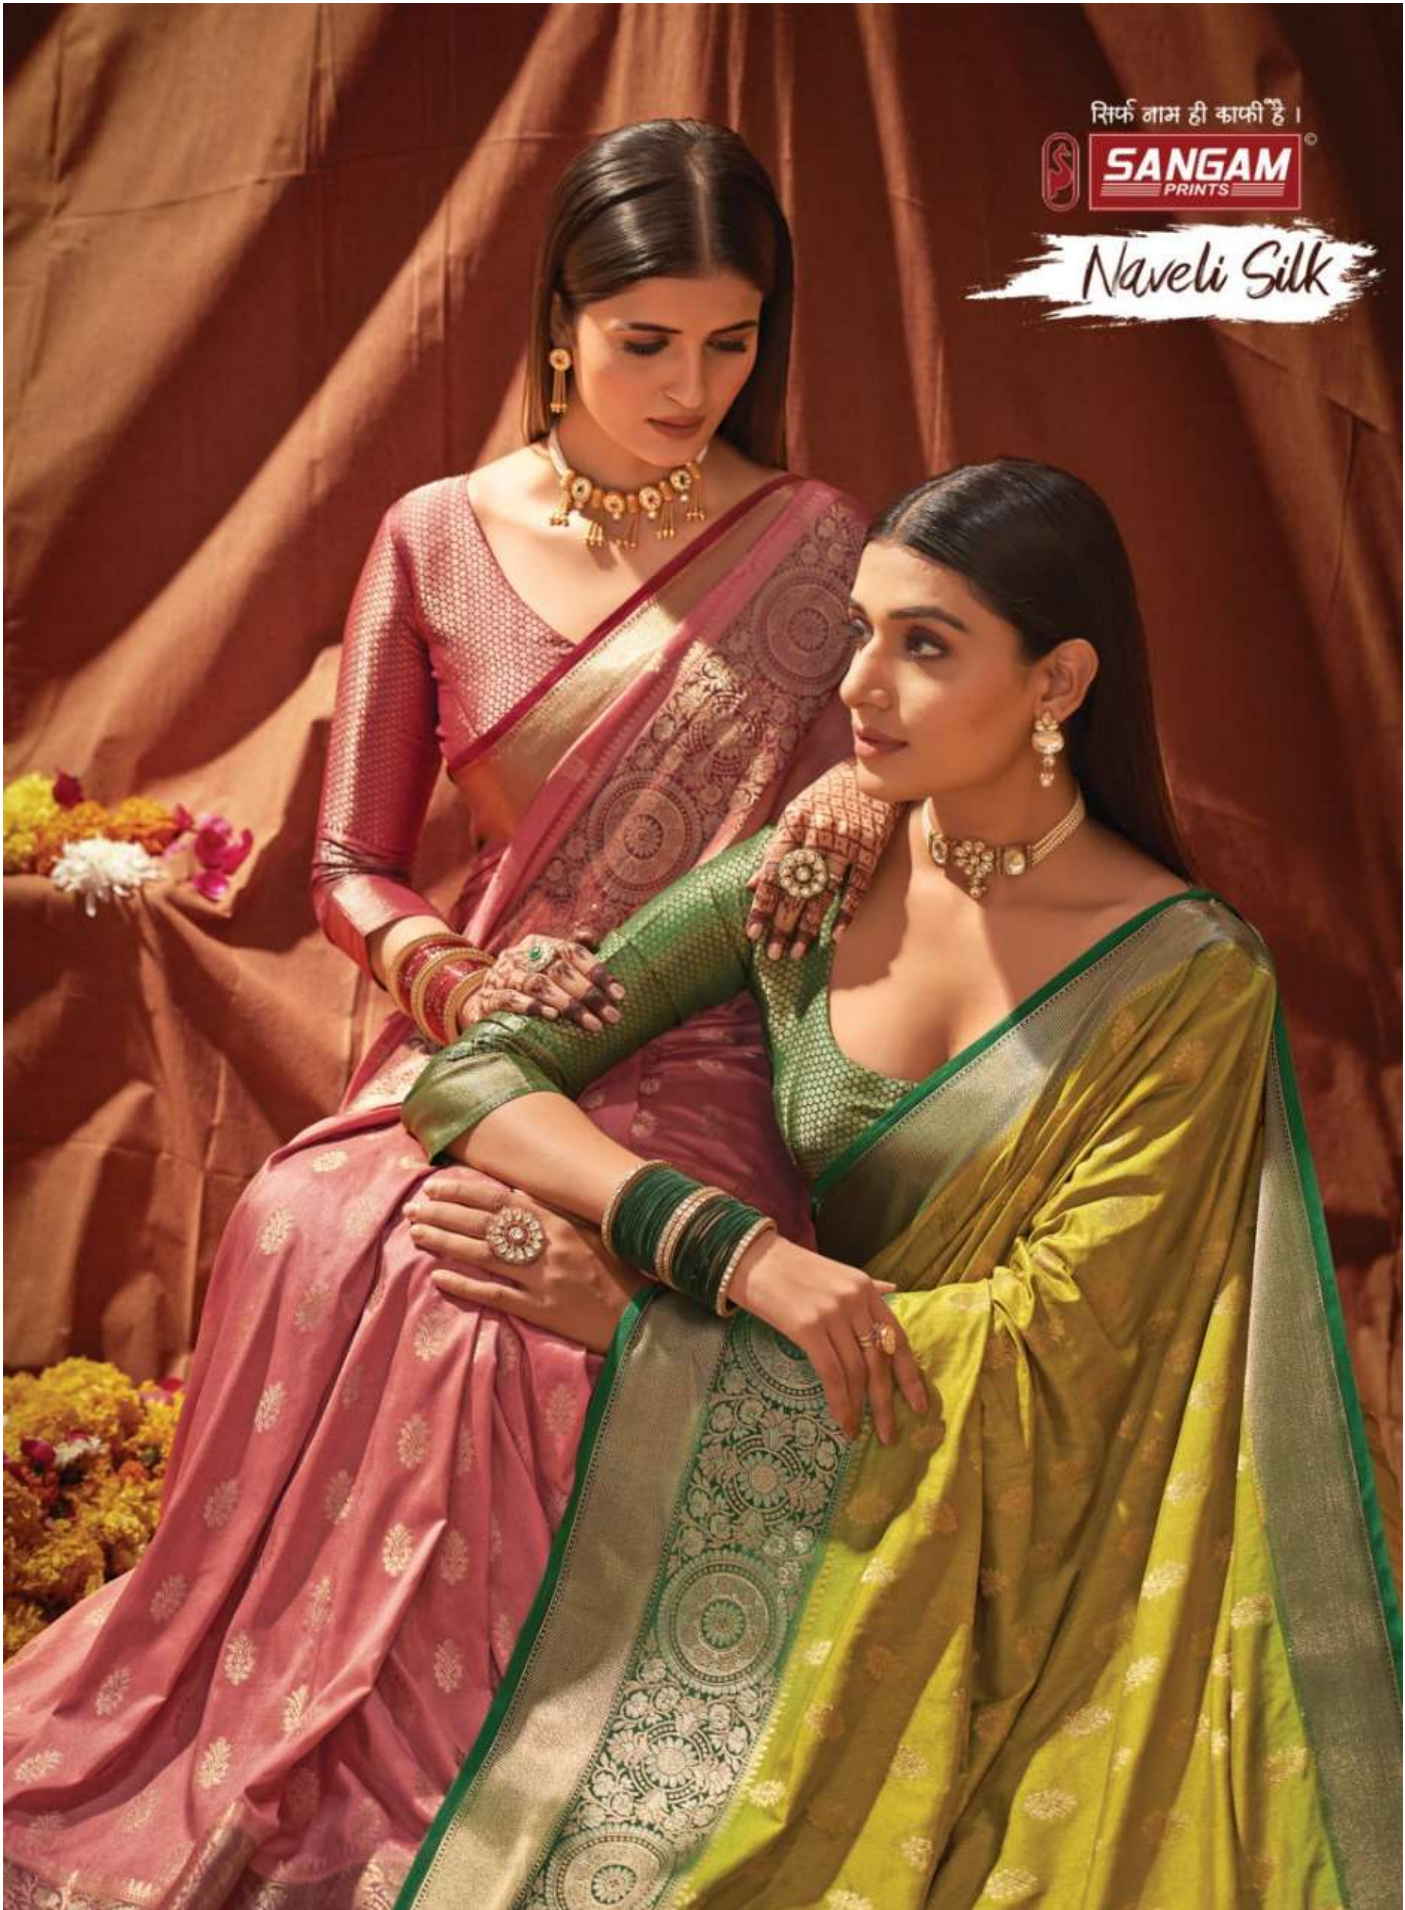

सिर्फ नाम ही काफी है ।

Naveli Silk

Beauty Sans Boundaries

A glance of her brings joy to the parched heart. A few priceless moments with her brings utter bliss. There are no limits to the countless she brings as she walks down the road, resplendent in her magical attire.

D.N.1413

SANGAM
PRINTS

International Charm
She is lovelier in looks, in spirit, in
heart, even in dress. But her
beauty is in the way she abroad as
it is at home. In the roads of
London as the waters of Dombivli in
the mouth of the Mithi Fort.
D.N.1412

SANGAM
PRINTS

A portrait of grandeur

Many an artist have tried to capture her beauty on canvas, and yet they fail because while paint fades after a while, her beauty and the splendor of her saree remain immortal in their charm.