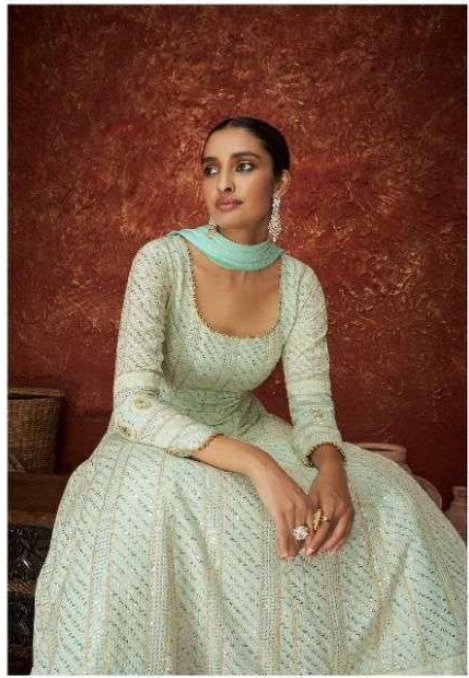

SAYURI®
— Designer —