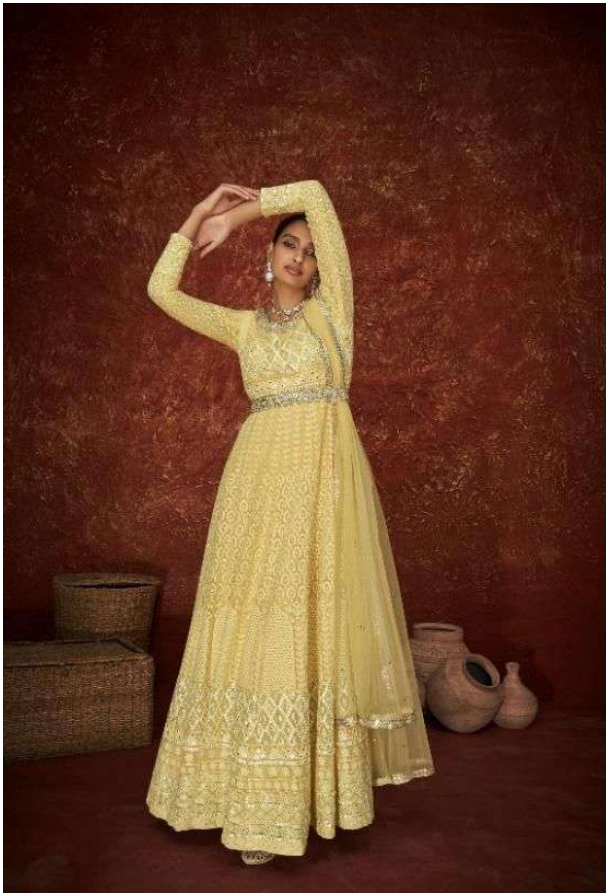

AMEERA

137

138

139

SAYURI®
Designer