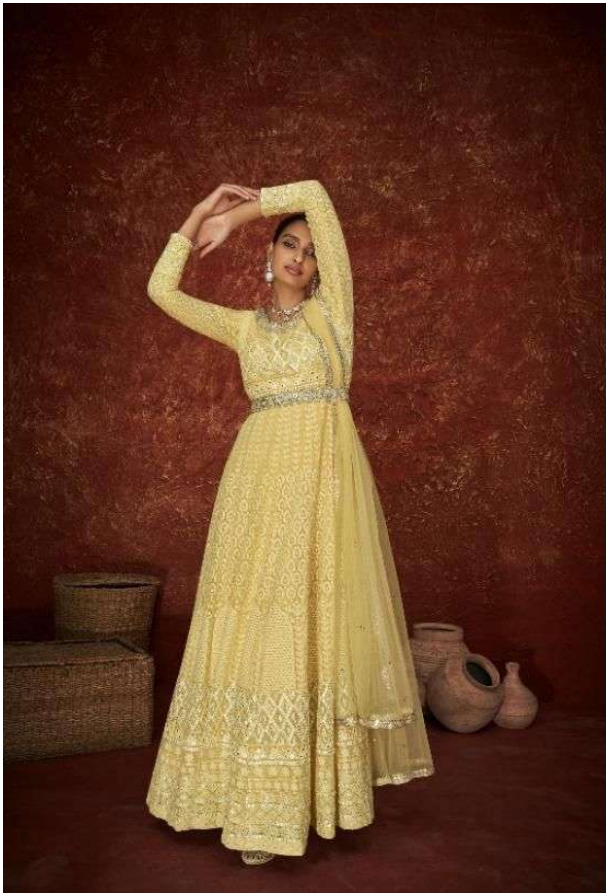

AMEERA

137

138

139

SAYURI®  
Designer