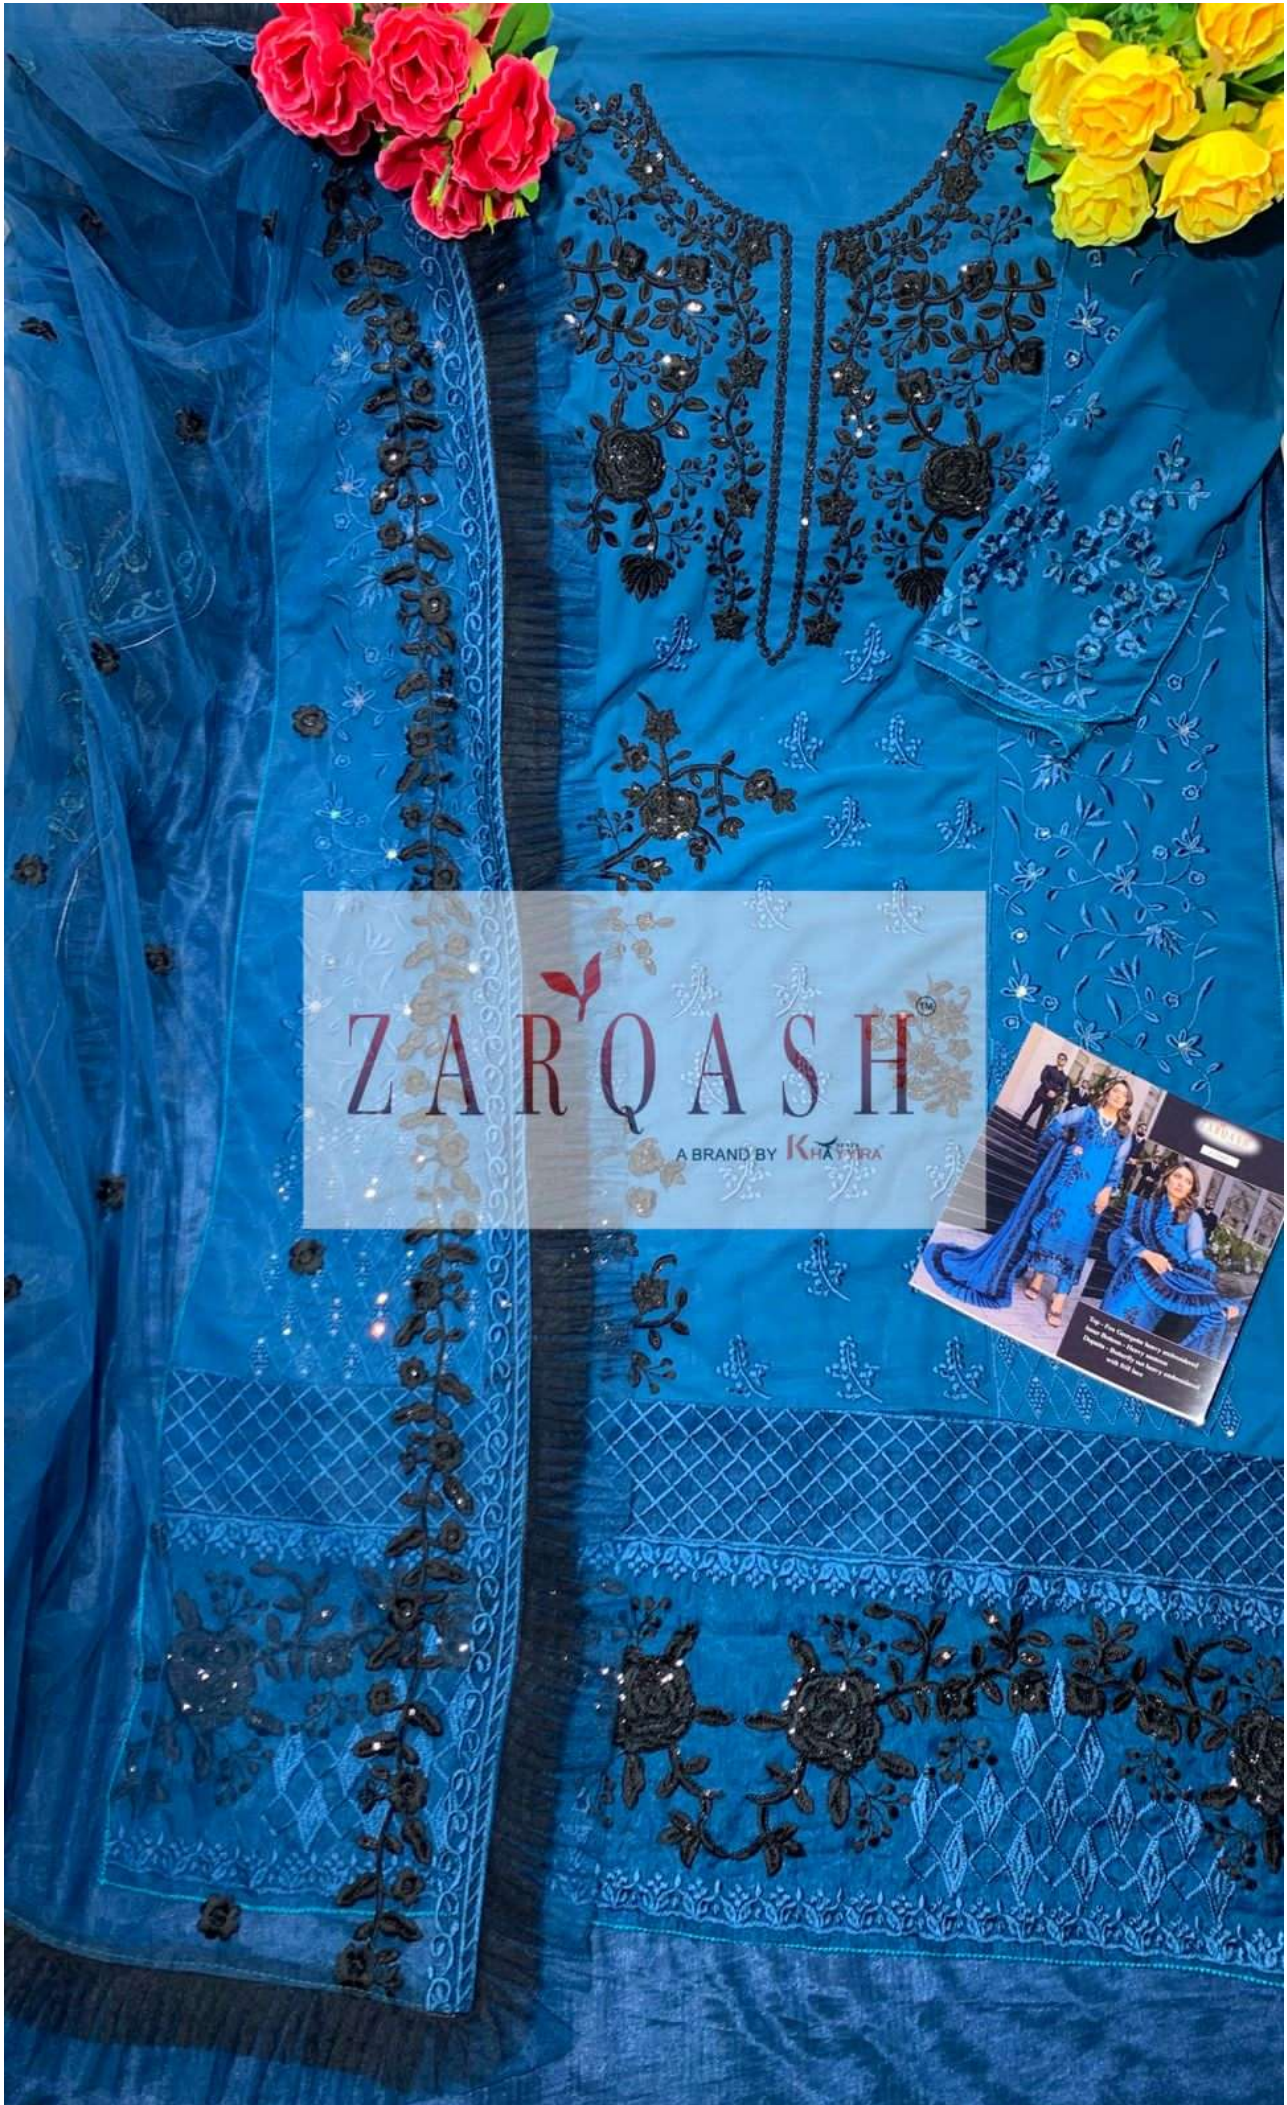

ZARQASH<sup>®</sup>  
A BRAND BY PAKZOH

*Azure Luxe*

Top - Fox Georgette heavy embroidered  
Inner Bottom - Heavy santoon  
Dupatta - Butterfly net heavy embroidered  
with frill lace

ZARQASH  
A BRAND BY KHAYRA

# ZARQASH™

A BRAND BY KHAYYRA

ZARQASH<sup>SM</sup>  
A BRAND BY KOTYAY  
Z-2095

Top - Fox Georgette heavy embroidered with neck patch Inner  
Bottom - Heavy santoon with patch emb  
Dupatta - Nazneen heavy embroidered

ZARQASH®  
A BRAND BY KHAYYRA

Top - Fox Georgette heavy embroidered with neck patch Inner  
Bottom - Heavy santoon with emb patch  
Dupatta - Butterfly net heavy embroidered