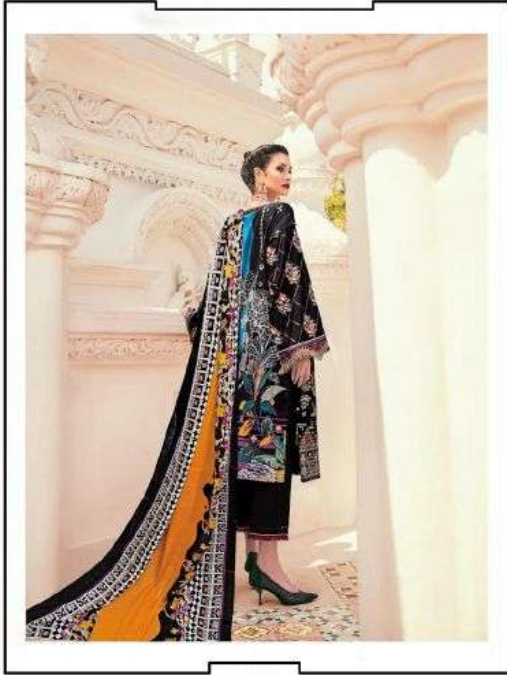

Nafise Cotton®
100% Cotton Salwar Suits

7002