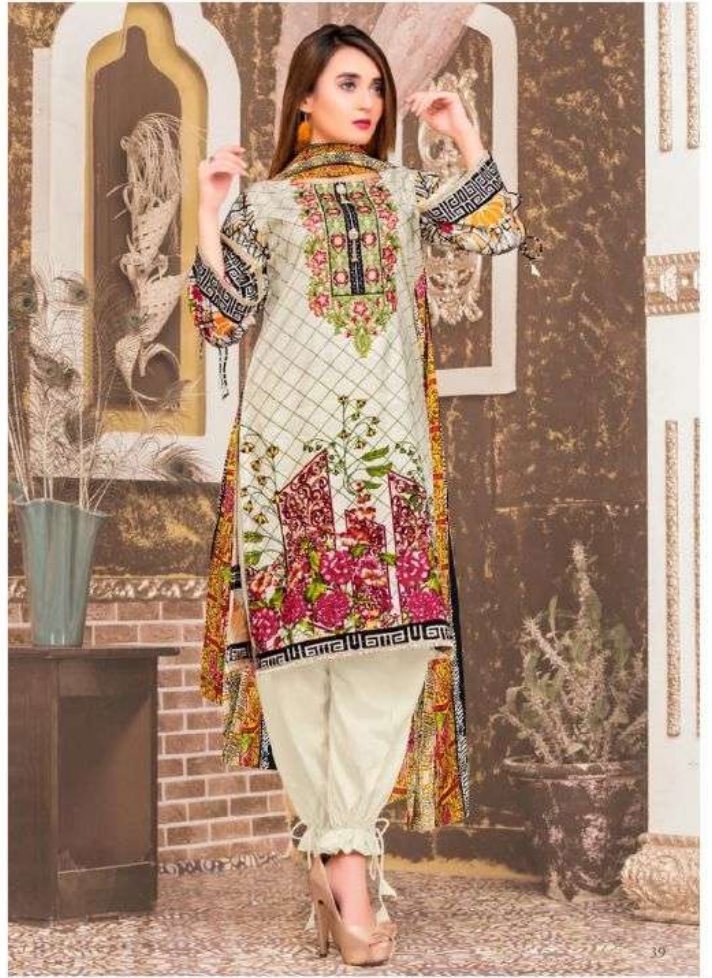

Nafsa Cotton
100% Cotton Salwar Suits

SAHIL
Designer Cotton Collection
Garden
Delight

05-B

Nafisa Cotton
100% Cotton Salwar Suits

7001

Embroidered Printed Fine Linen Shirt,
Printed Chiffon Dupatta,
Plain Linen Trousers

7006

Nafisa Cotton
100% Cotton Salwar Suits

SAHIL
—Designer Cotton Collection—

Delicate Splendour

Nafsa Cotton®
100% Cotton Salwar Suits

7007

Embroidered Printed Fine Linen Shirt,
Printed Chiffon Dupatta,
Plain Linen Trousers