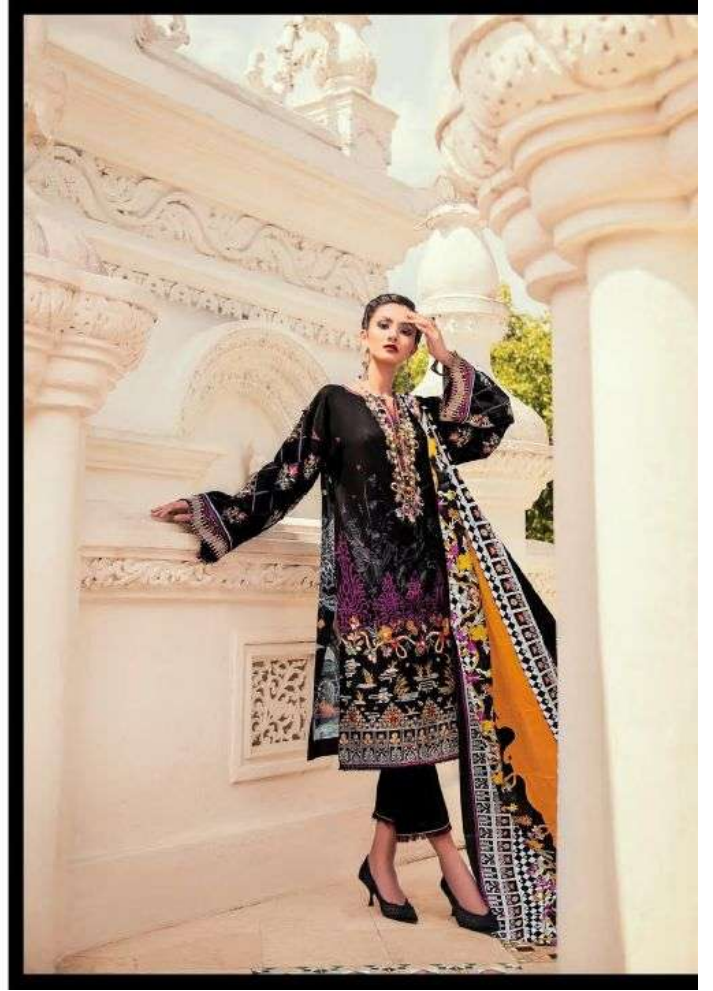

Nafise Cotton®
100% Cotton Salwar Suits

7002