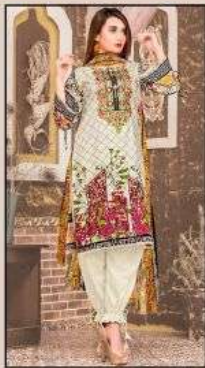

D.NO-7007

Nafisa Cotton®
100% Cotton Salwar Suits

SAHIL
—Designer Cotton Collection—
Vol.07