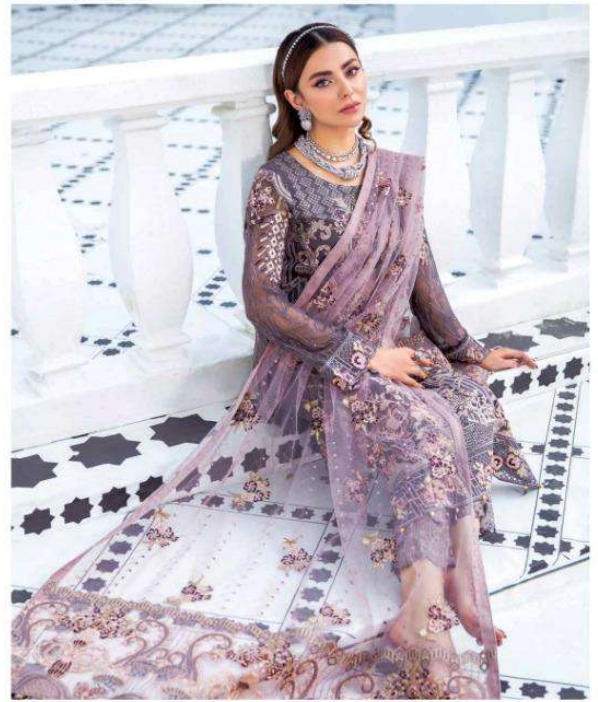

روایت
ROYAAT

Sleeves

روزانہ

D. No.
1133
TOP
Fox Georgette with
Heavy Embroidery

BOTTOM / INNER
Quilt Satoon

DUPATTA
Nazmun Chiffon with
Embroidery

Bottom
With Emb Patch

Chiffon Emb
Dupatta

Fox Georgette with

Heavy Embroidery

BOTTOM / INNER

Dull Santoon

DUPATTA

Nazmin Chiffon with

Embroidery

Sleeves