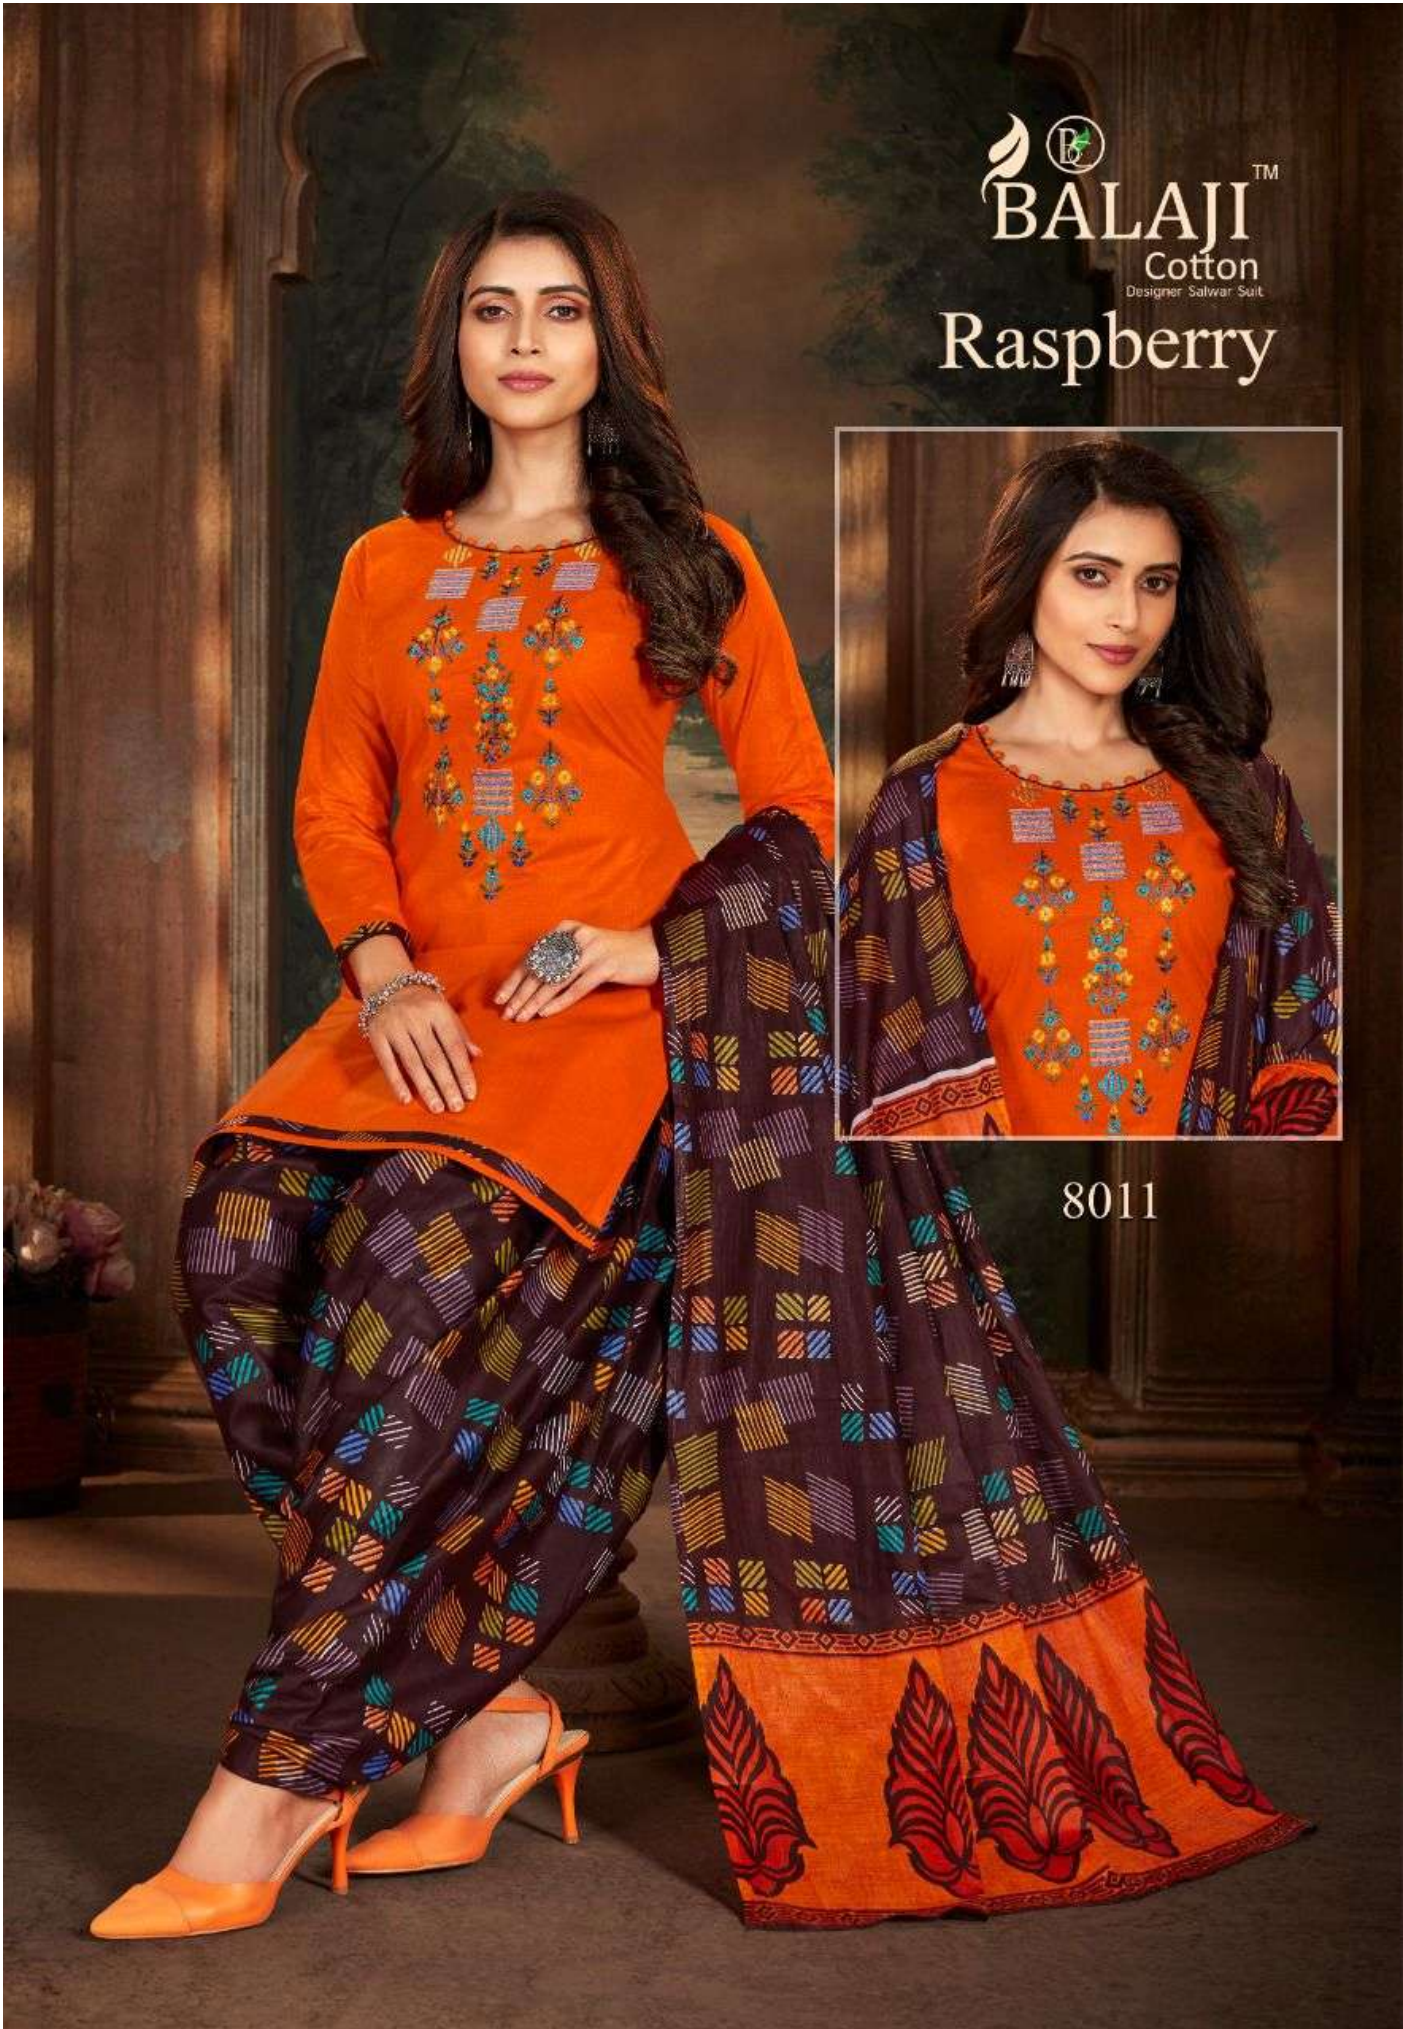

BALAJITM
Cotton
Designer Salwar Suit

Raspberry

VOL-8
COTTON DUPPTA

BALAJITM
Cotton
Designer Salwar Suit

Raspberry

VOL-8
COTTON DUPPTA

 **BALAJI**™

Cotton
Designer Salwar Suit

Raspberry

8012

BALAJI™
Cotton
Designer Salwar Suit
Raspberry

8010

THE REALIZATION OF OUR TRUE BEING OUR TRUE IDENTITY, A TRIP THROUGH ATTITUDE STATING WHO WE ARE AND WHERE WE BELONG.

 **BALAJI**TM

Cotton
Designer Salwar Suit

Raspberry

8011

BALAJITM

Cotton
Designer Salwar Suit

Raspberry

8009

 **BALAJI**TM

Cotton
Designer Salwar Suit