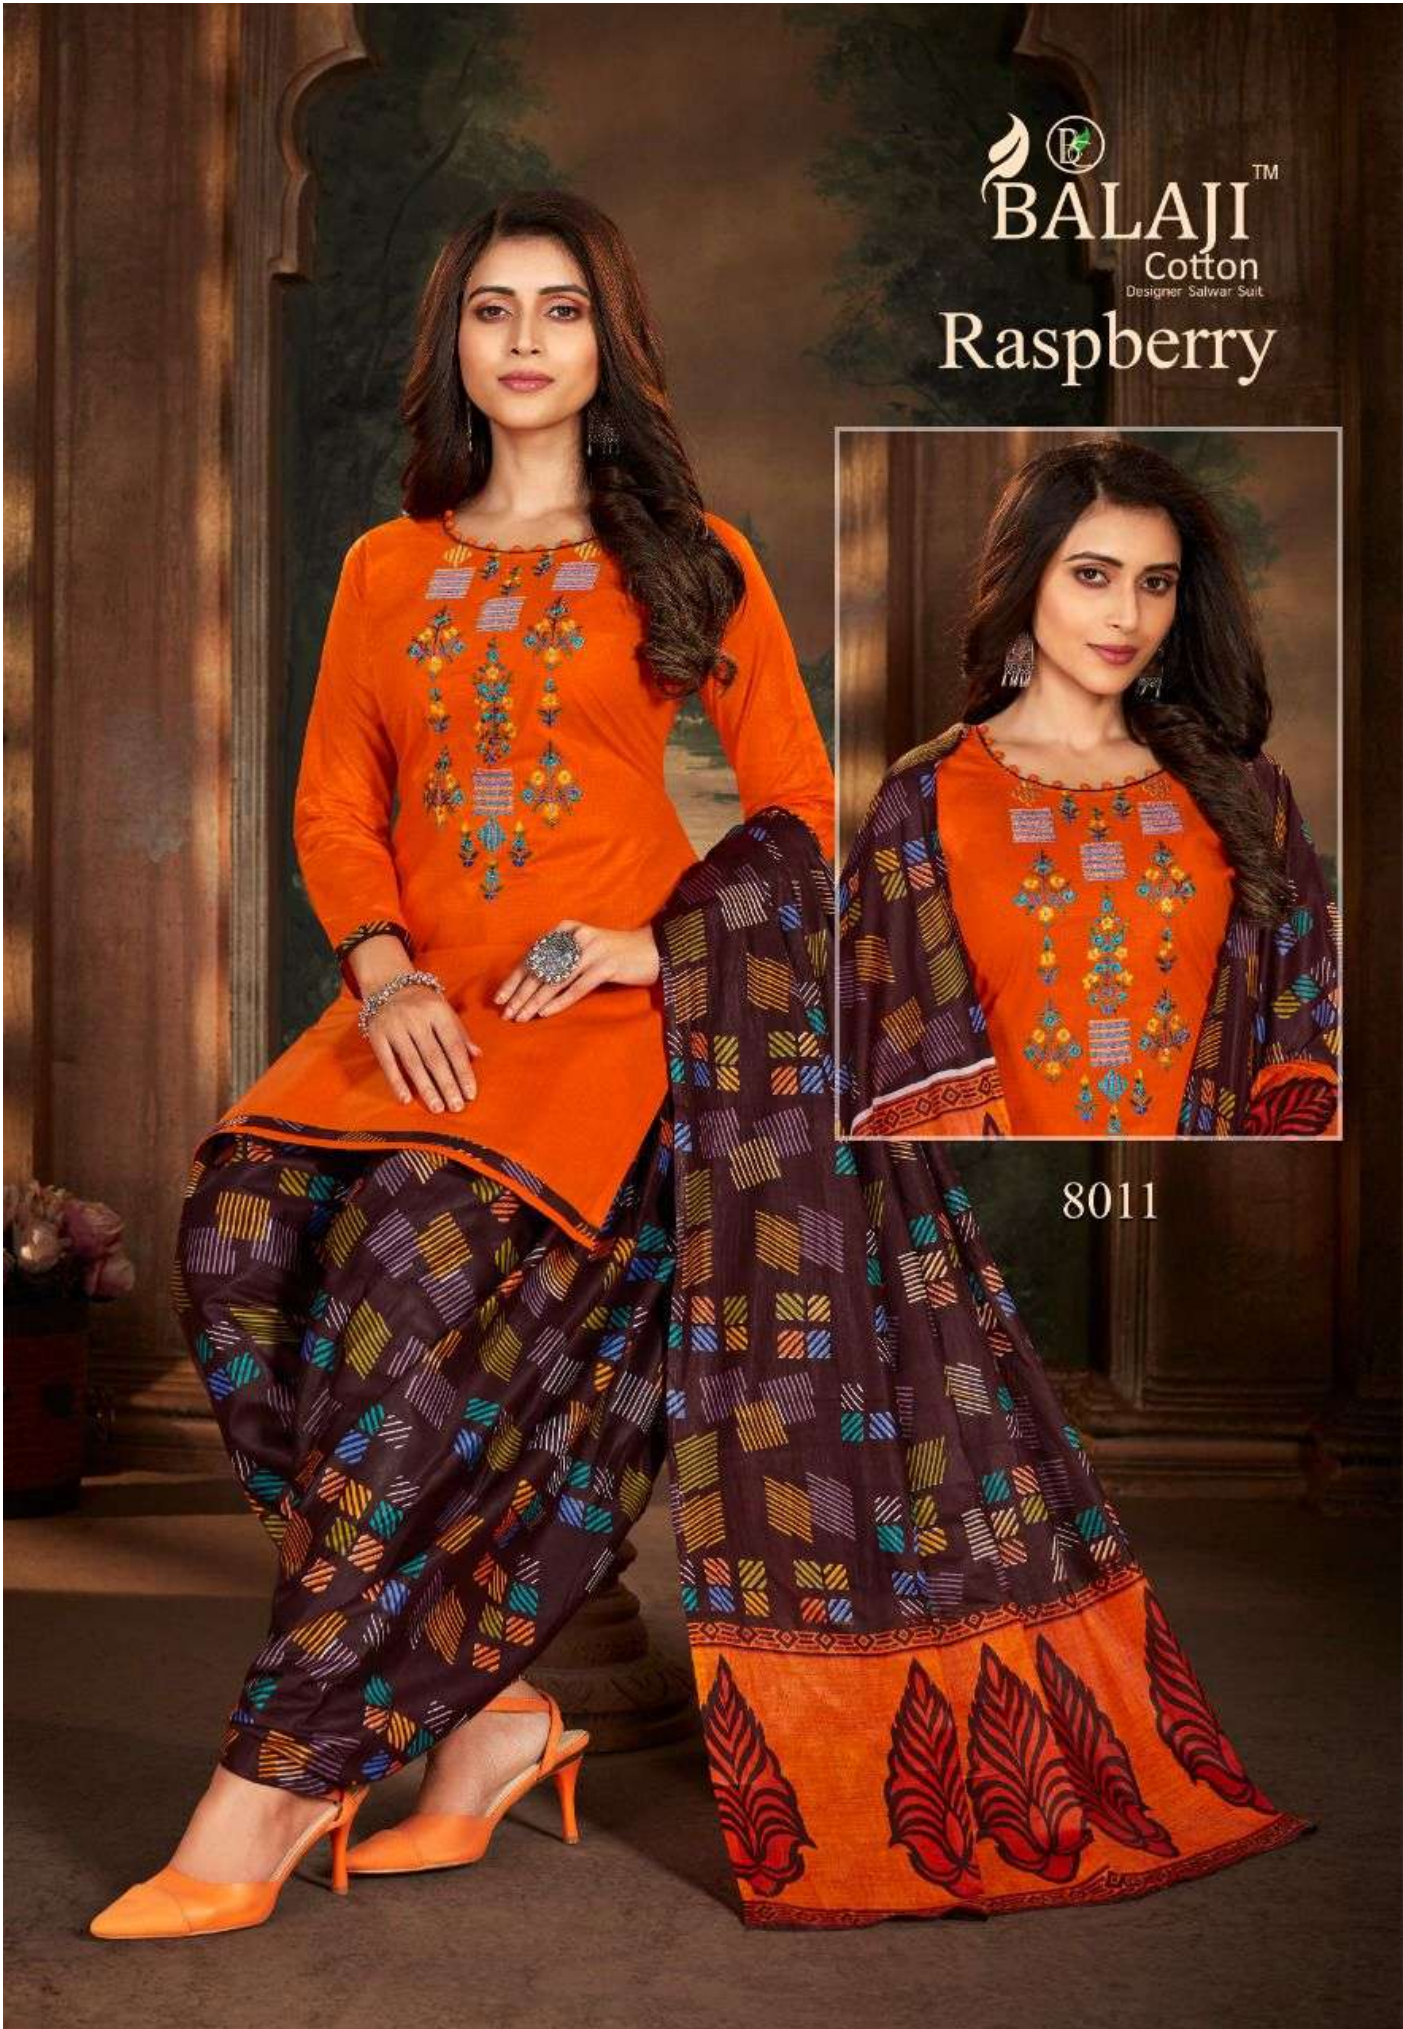

BALAJITM
Cotton
Designer Salwar Suit

Raspberry

VOL-8
COTTON DUPPTA

BALAJITM
Cotton
Designer Salwar Suit

Raspberry

VOL-8
COTTON DUPPTA

 **BALAJI**TM

Cotton
Designer Salwar Suit

Raspberry

8012

BALAJITM
Cotton
Designer Salwar Suit
Raspberry

8010

THE REALIZATION OF OUR TRUE BEING OUR TRUE IDENTITY, A TRIP THROUGH ATTITUDE STATING WHO WE ARE AND WHERE WE BELONG.

 **BALAJI**TM

Cotton
Designer Salwar Suit

Raspberry

8011

BALAJITM

Cotton
Designer Salwar Suit

Raspberry

8009

 **BALAJI**TM

Cotton
Designer Salwar Suit