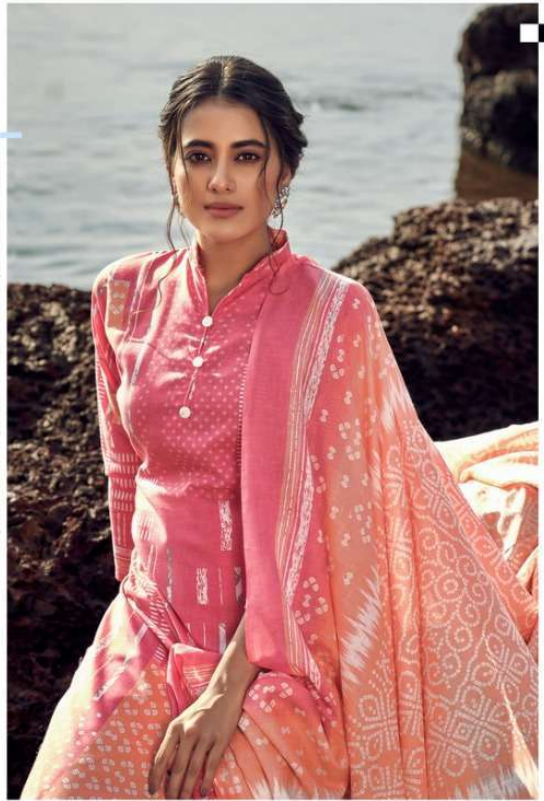

 *Zulfat*
Designer WASH
nazaara

391-008

Zulfai
DESIGNER

Handy, true fabric, rich patterns and exquisite detailing adds more substance

391-009

Zulfai

391-006

Zulfat