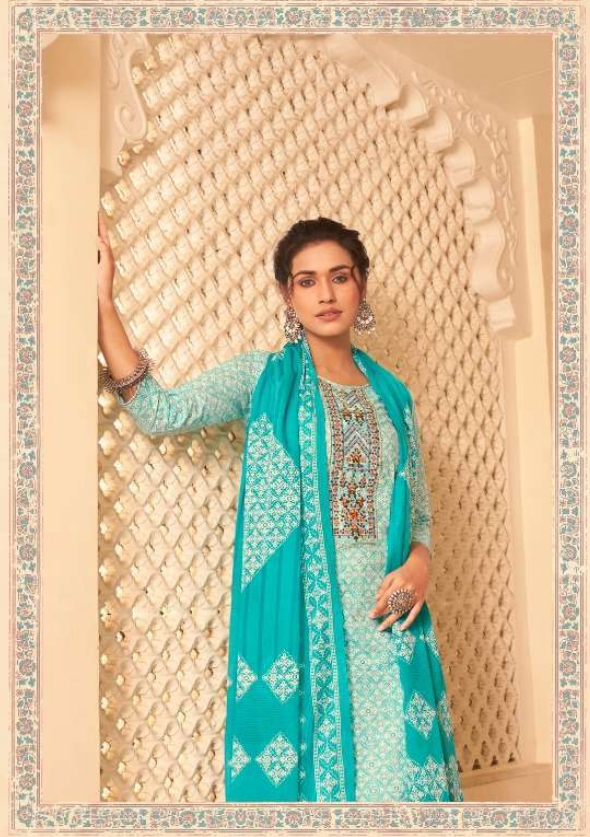

KIVI
CHANEL
VOL. -2

KIVI
CHANEL
VOL. -2

12831

12831

12832

12833

12834

12835

12836

The **Bespoke luxury**
Glamour and appeal would naturally come when you wrap yourself in such beautiful attire. It also make others to follow your unique fashion.

12831

12836

The Timeless Glamour

12835

The trend for this season is a symbol of the new traditional look. celebrate your sophisticated side.

The **Ideal pick**
*Graceless appeal would naturally come when
you wrap yourself in such beautiful
attire. It also make others to
follow your unique
fashion.*