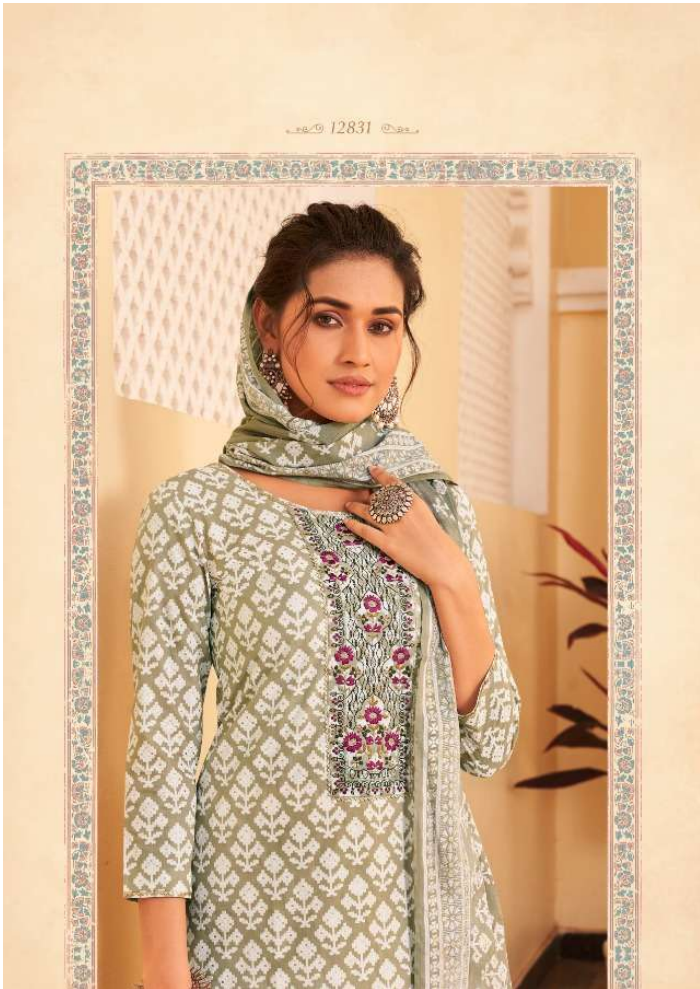

KIVI
CHANEL
VOL. -2

KIVI
CHANEL
VOL. -2

12831

12831

12832

12833

12834

12835

12836

The **Bespoke luxury**
Glamour and appeal would naturally come when you wrap yourself in such beautiful attire. It also make others to follow your unique fashion.

12831

12836

The Timeless Glamour

12835

The trend for this season is a symbol of the new traditional look. celebrate your sophisticated side.

The **Ideal pick**
*Graceless appeal would naturally come when
you wrap yourself in such beautiful
attire. It also make others to
follow your unique
fashion.*