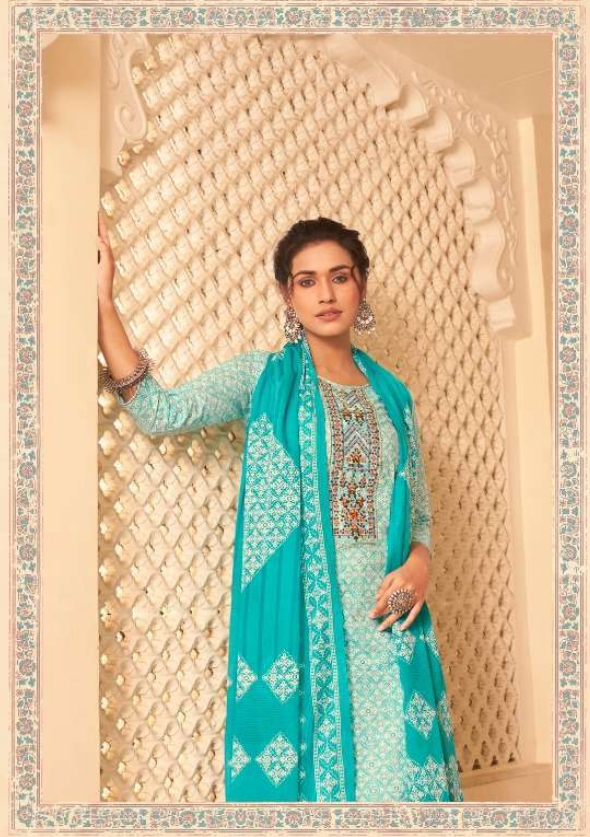

KIVI
CHANEL
VOL. -2

KIVI
CHANEL
VOL. -2

12831

12831

12832

12833

12834

12835

12836

The **Bespoke luxury**
Glamour and appeal would naturally come when you wrap yourself in such beautiful attire. It also make others to follow your unique fashion.

12836

The Timeless Glamour

12835

The trend for this season is a symbol of the new traditional look. celebrate your sophisticated side.

The **ideal pick**
*Graceless appeal would naturally come when
you wrap yourself in such beautiful
attire. It also make others to
follow your unique
fashion.*