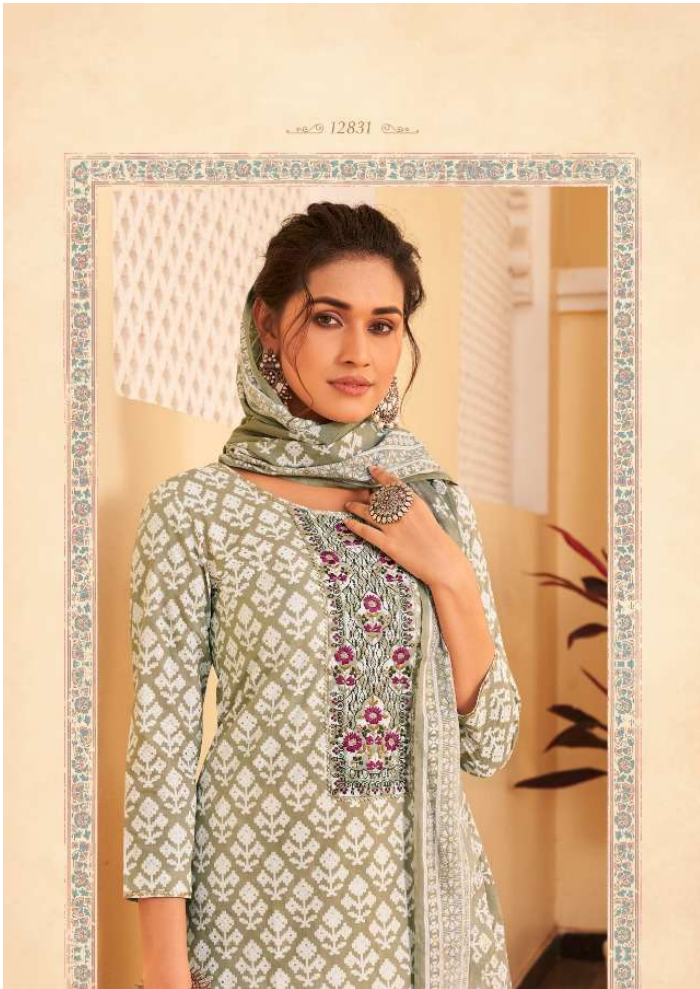

KIVI
CHANEL
VOL. -2

KIVI
CHANEL
VOL. -2

12831

12831

12832

12833

12834

12835

12836

The **Bespoke luxury**
Glamour and appeal would naturally come when you wrap yourself in such beautiful attire. It also make others to follow your unique fashion.

12836

The Timeless Glamour

12835

The trend for this season is a symbol of the new traditional look. celebrate your sophisticated side.

The **ideal pick**
*Graceless appeal would naturally come when
you wrap yourself in such beautiful
attire. It also make others to
follow your unique
fashion.*