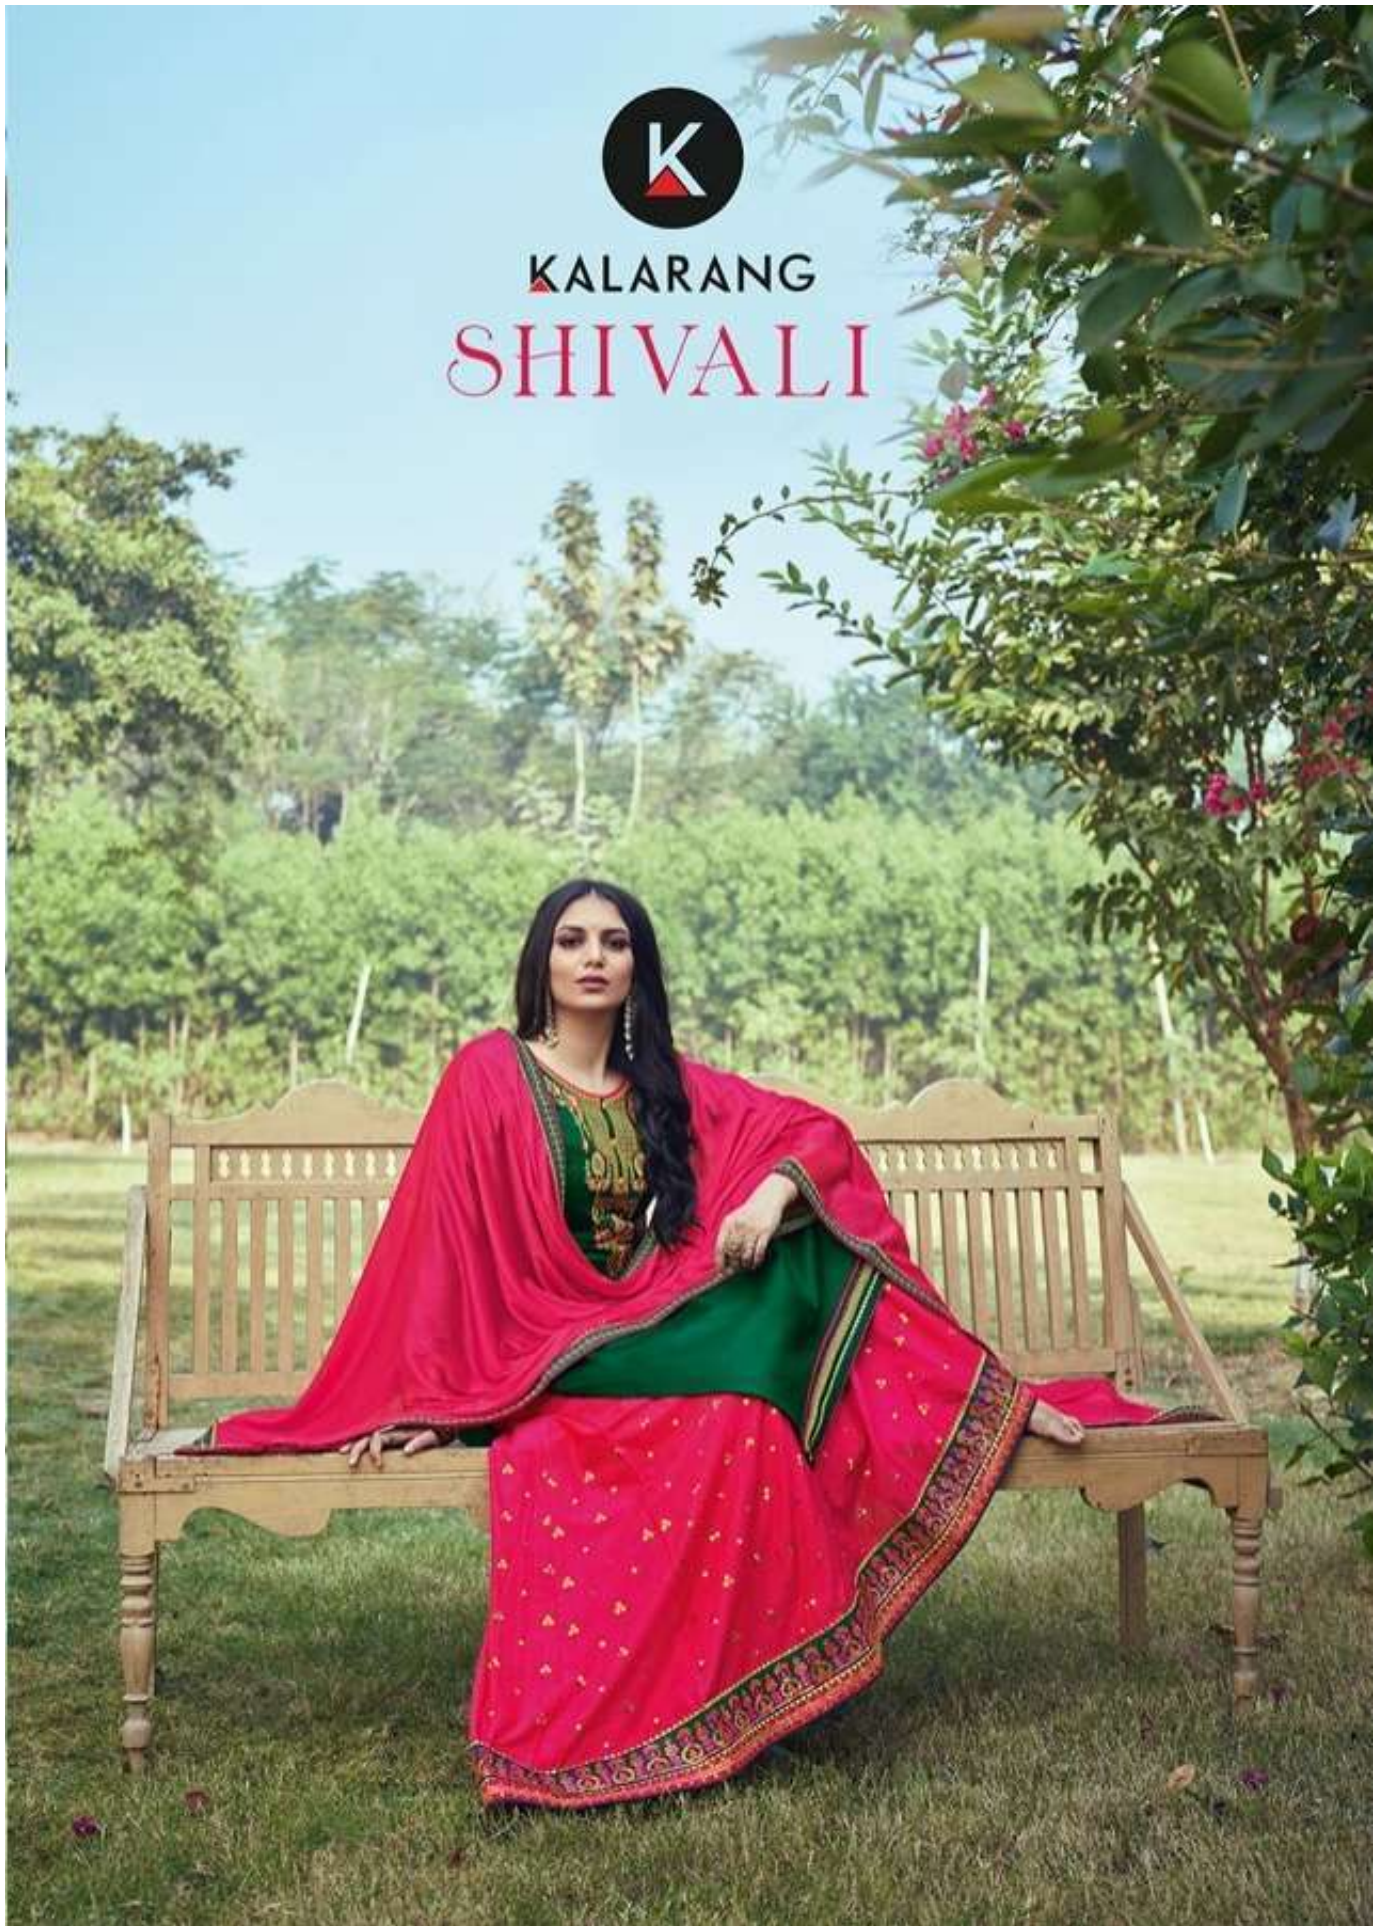

KALARANG
SHIVALI

KALARANG
SHIVALI

KALARANG

3632
GLAMOROUS BEAUTY

3631

3632

3633

3634

KALARANG

- **TOP** - JAM SILK COTTON WITH WORK
- **BOTTOM** - PURE COTTON WITH 7MM SEQUENCE WORK REDYWEAR
- **DUPATTA** - CHINON WITH FOUR SIDE LACE WORK
- **DESIGNS** - 04

Catalogue :- SHIVALI

SHIVALI
TOUCH OF MODERNITY
A blend of colors that highlight every corner of the attractive designs
that in turn adorn you with vast beauty