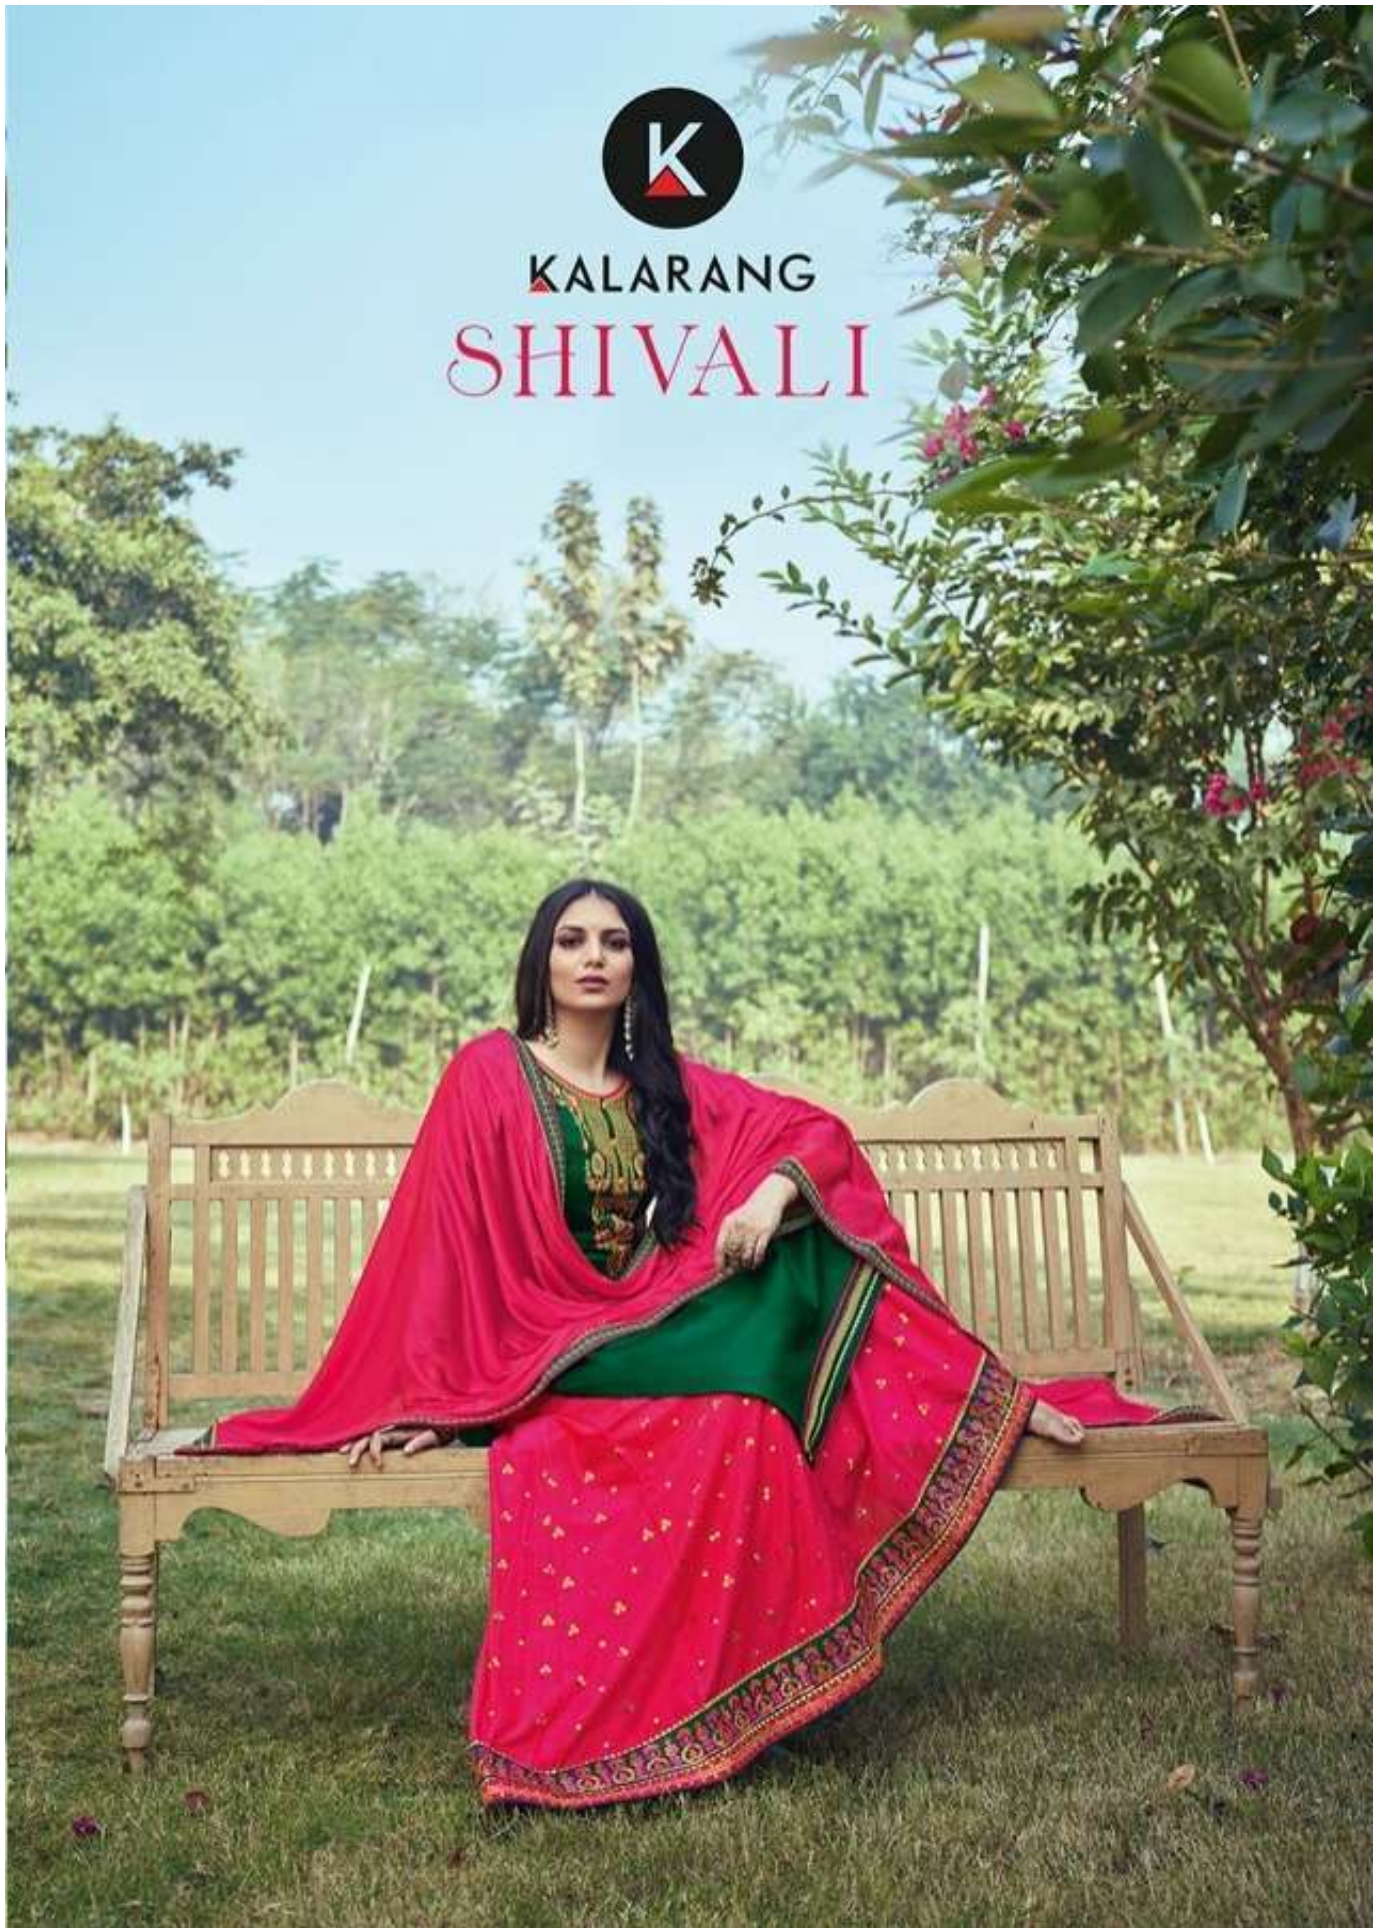

KALARANG
SHIVALI

KALARANG
SHIVALI

KALARANG

3632
GLAMOROUS BEAUTY

3631

3632

3633

3634

KALARANG

- **TOP** - JAM SILK COTTON WITH WORK
- **BOTTOM** - PURE COTTON WITH 7MM SEQUENCE WORK REDYWEAR
- **DUPATTA** - CHINON WITH FOUR SIDE LACE WORK
- **DESIGNS** - 04

Catalogue :- SHIVALI

SHIVALI
TOUCH OF MODERNITY
A blend of colors that highlight every corner of the attractive designs
that in turn adorn you with vast beauty