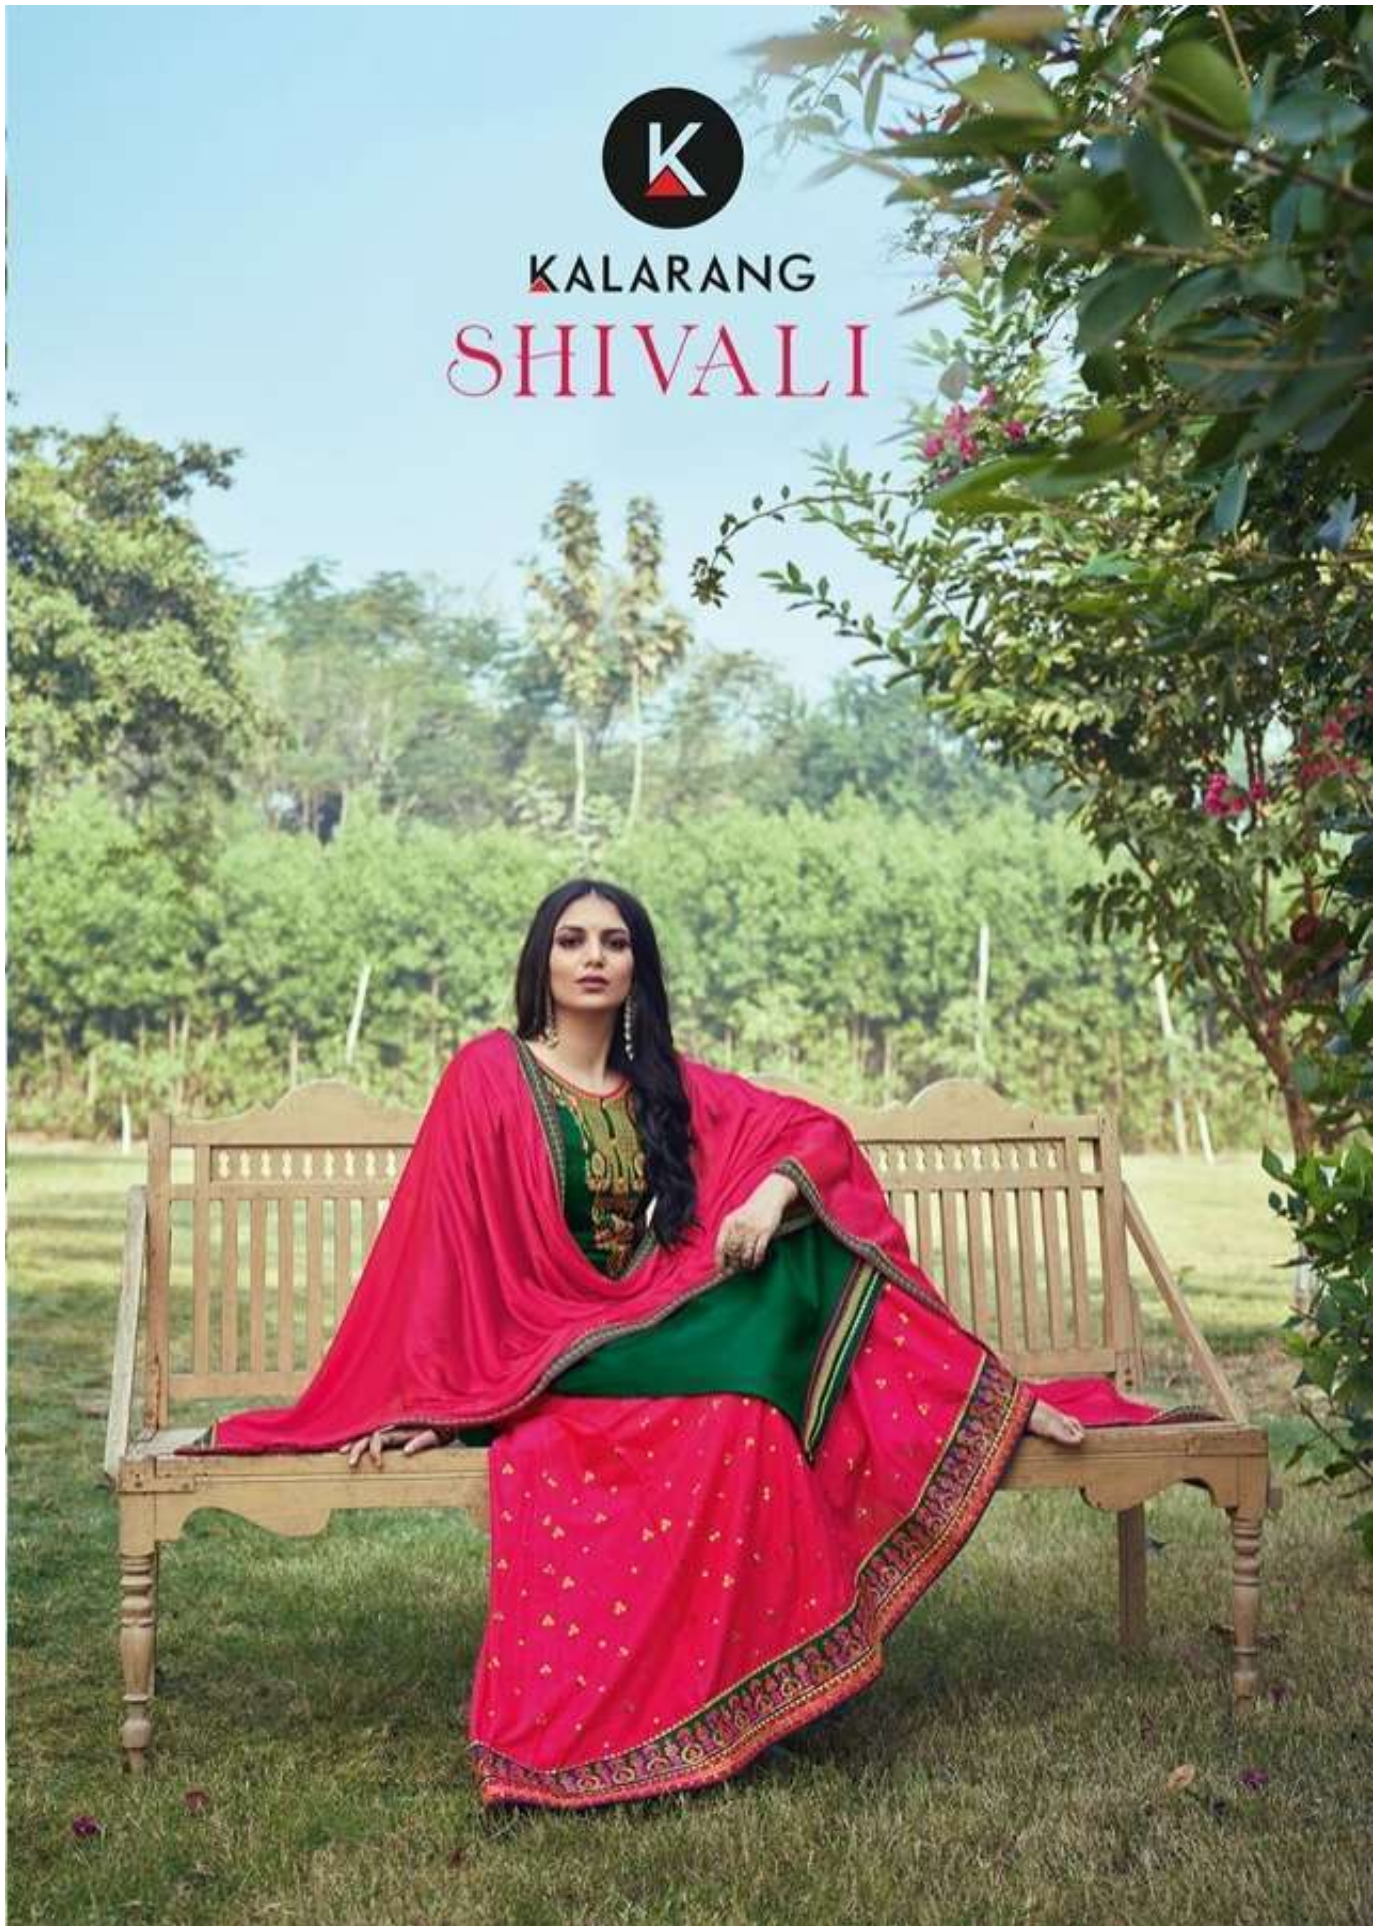

KALARANG  
SHIVALI

KALARANG  
SHIVALI

KALARANG

3632  
GLAMOROUS BEAUTY

3631

3632

3633

3634

**KALARANG**

- **TOP** - JAM SILK COTTON WITH WORK
- **BOTTOM** - PURE COTTON WITH 7MM SEQUENCE WORK REDYWEAR
- **DUPATTA** - CHINON WITH FOUR SIDE LACE WORK
- **DESIGNS** - 04

**Catalogue :- SHIVALI**

SHIVALI  
TOUCH OF MODERNITY  
A blend of colors that highlight every corner of the attractive designs  
that in turn adorn you with vast beauty