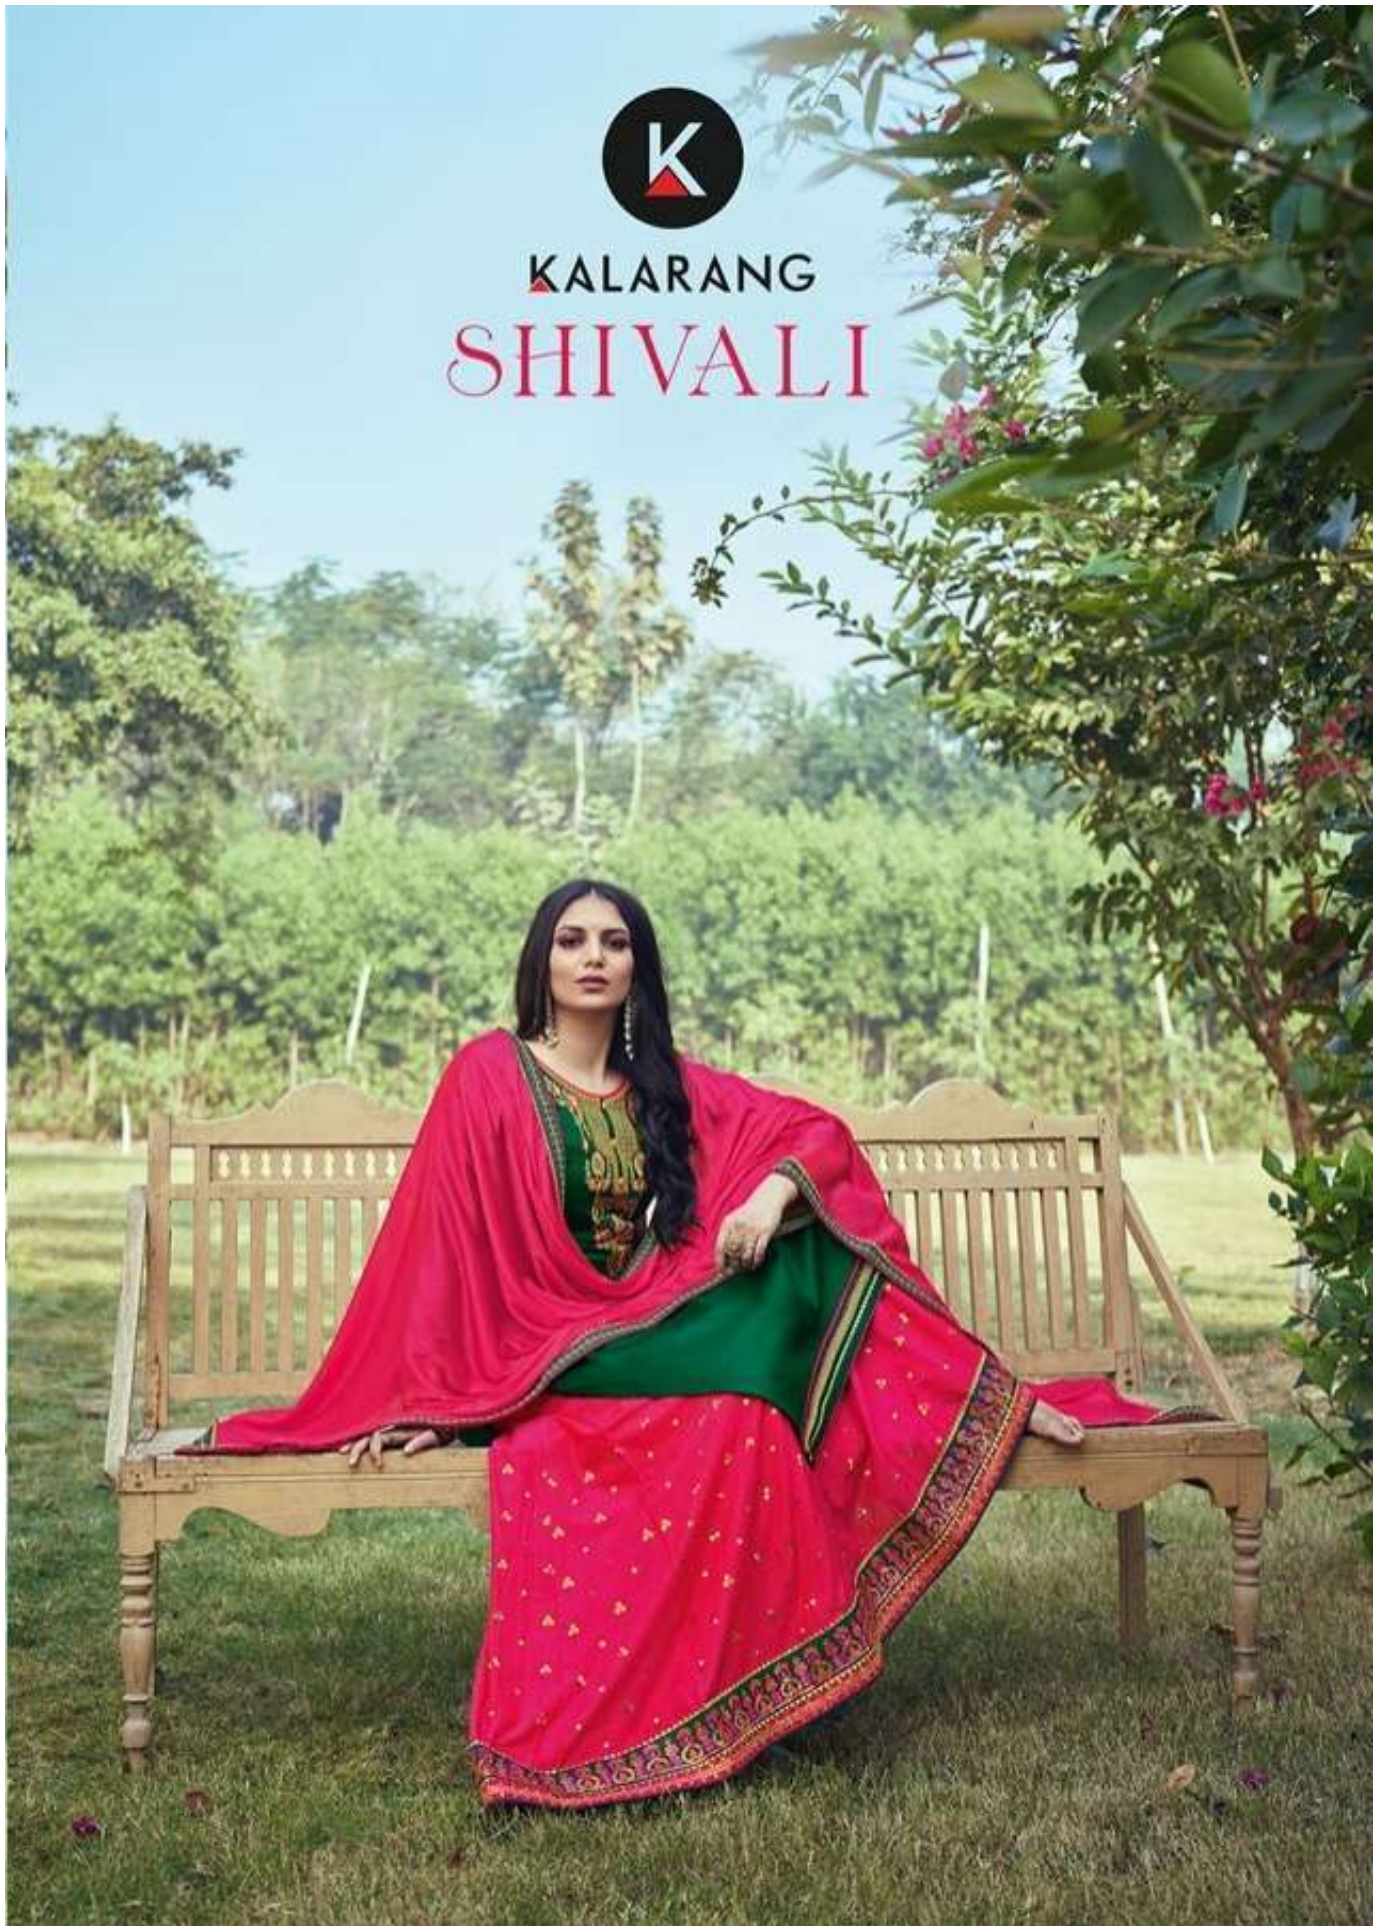

KALARANG  
SHIVALI

KALARANG  
SHIVALI

KALARANG

3632  
GLAMOROUS BEAUTY

3631

3632

3633

3634

**KALARANG**

- **TOP** - JAM SILK COTTON WITH WORK
- **BOTTOM** - PURE COTTON WITH 7MM SEQUENCE WORK REDYWEAR
- **DUPATTA** - CHINON WITH FOUR SIDE LACE WORK
- **DESIGNS** - 04

**Catalogue :- SHIVALI**

SHIVALI  
TOUCH OF MODERNITY  
A blend of colors that highlight every corner of the attractive designs  
that in turn adorn you with vast beauty