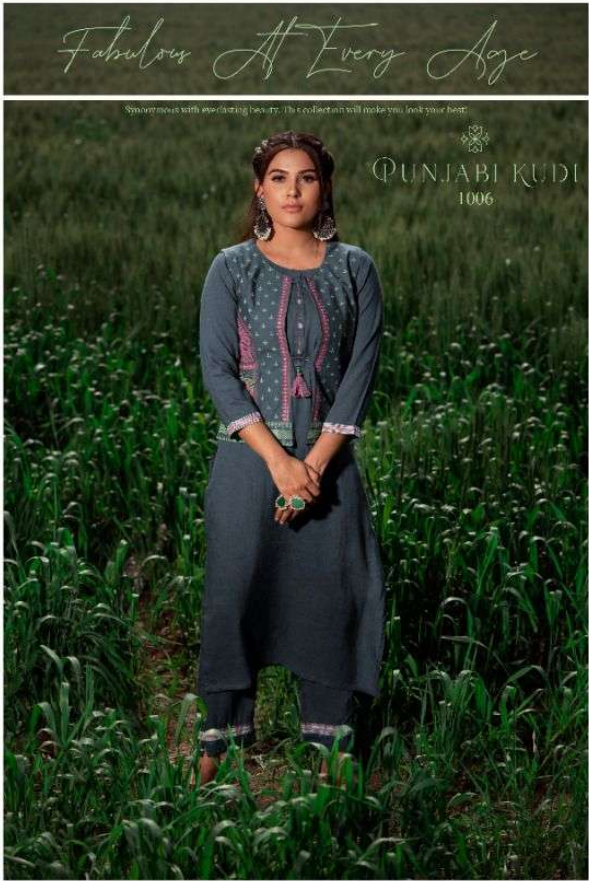

PUNJABI KUDI
1003

PUNJABI KUDI
1004

psyna

Cool Season Effect

Fashion is a widespread practice and tradition over a period of time.

PUNJABI KUDI
1005

1001

1002