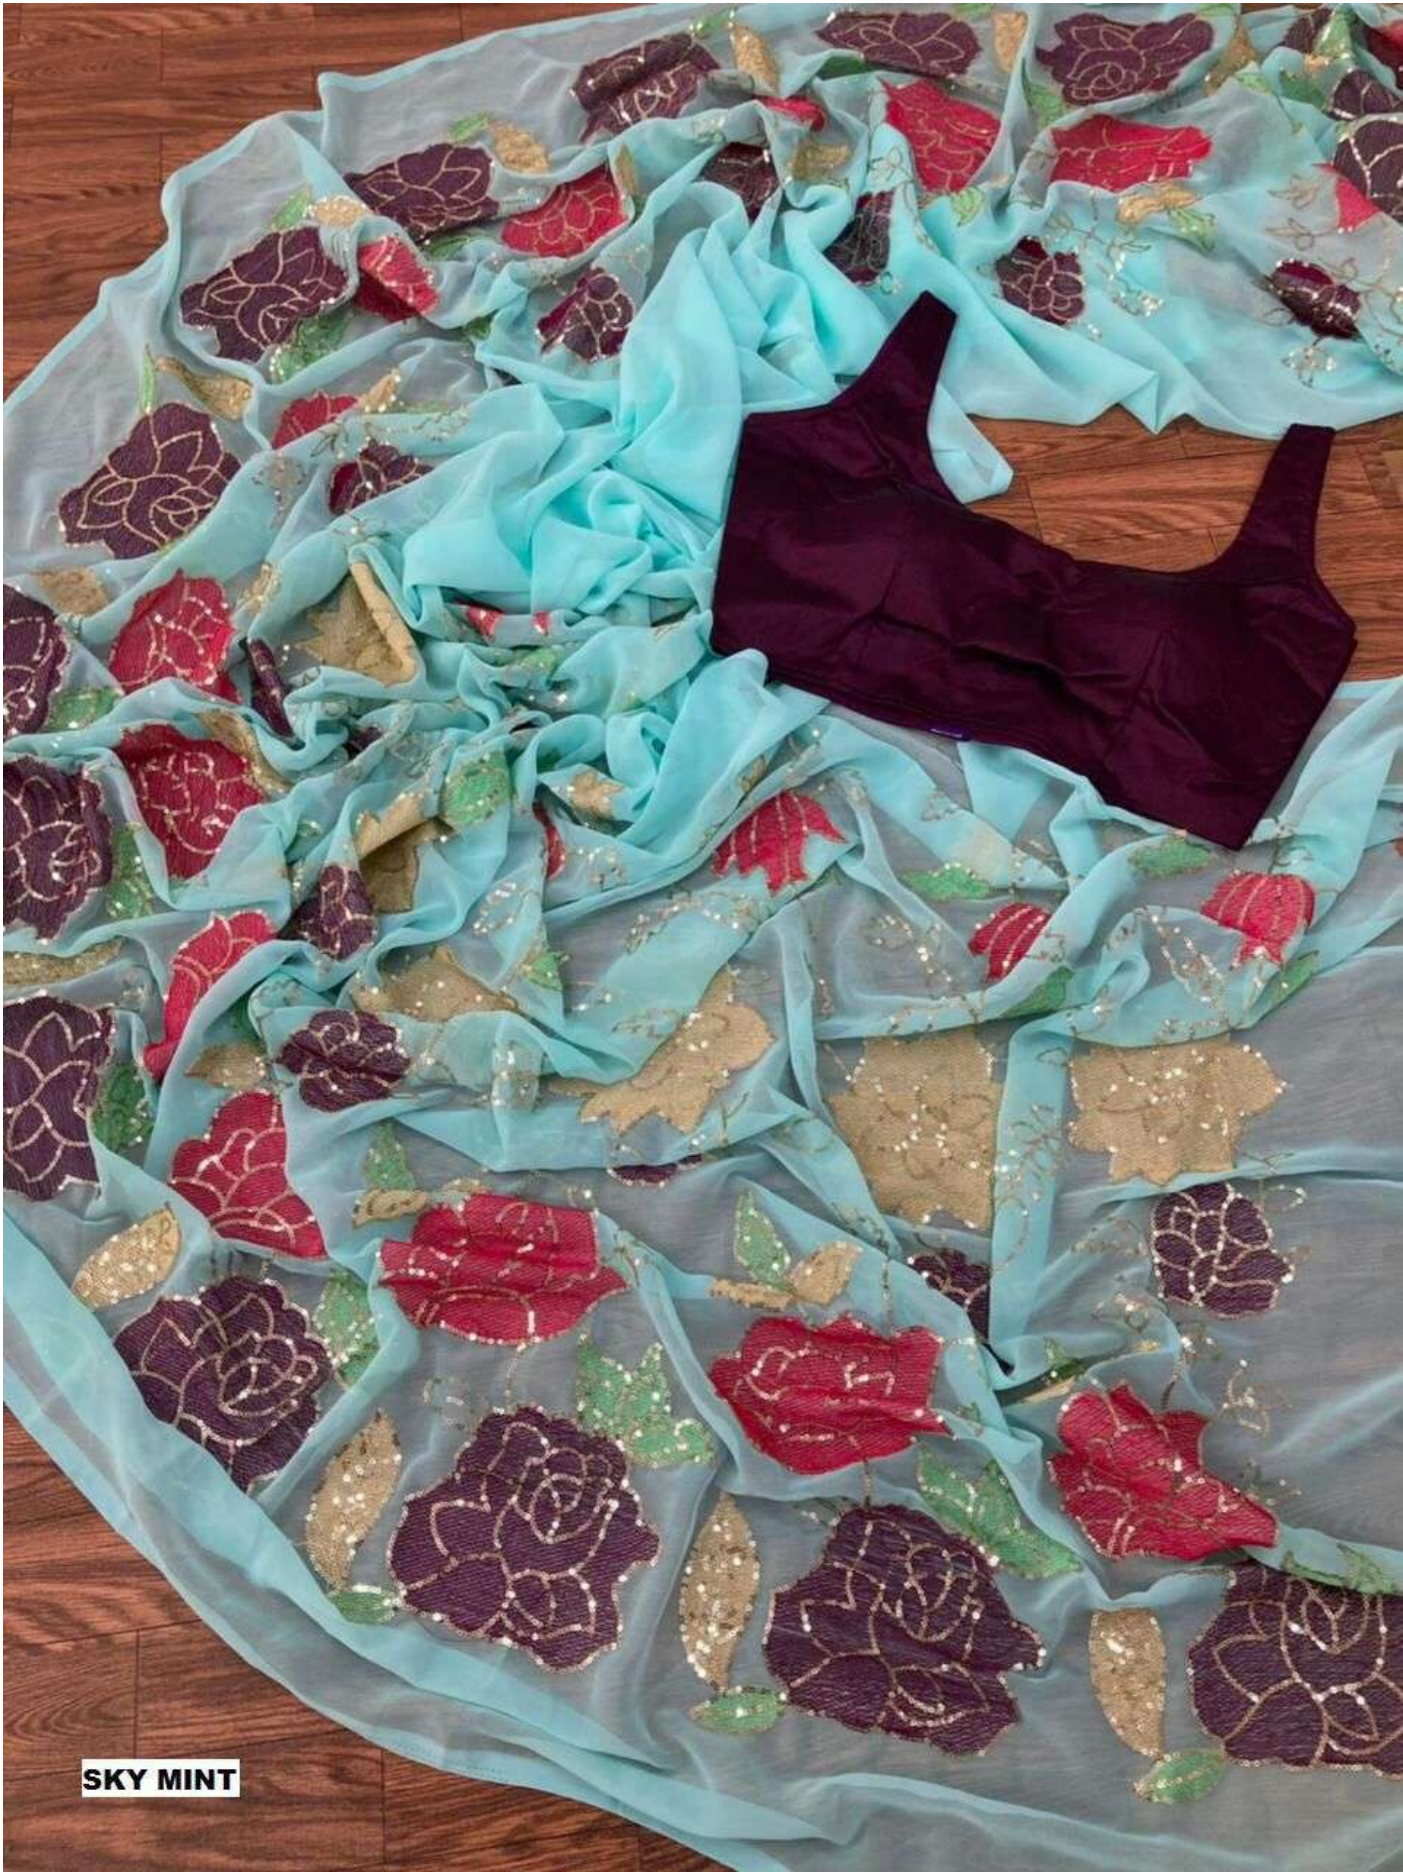

GAJRI

LOVENDER

13 COLORS

BLACK

RED

SKY MINT

MOR PEACH

PEACH

GAJRI

YELLOW

BOTTLE-GREEN

WINE

PINK

NAVYBLUE

GREENISH YELLOW