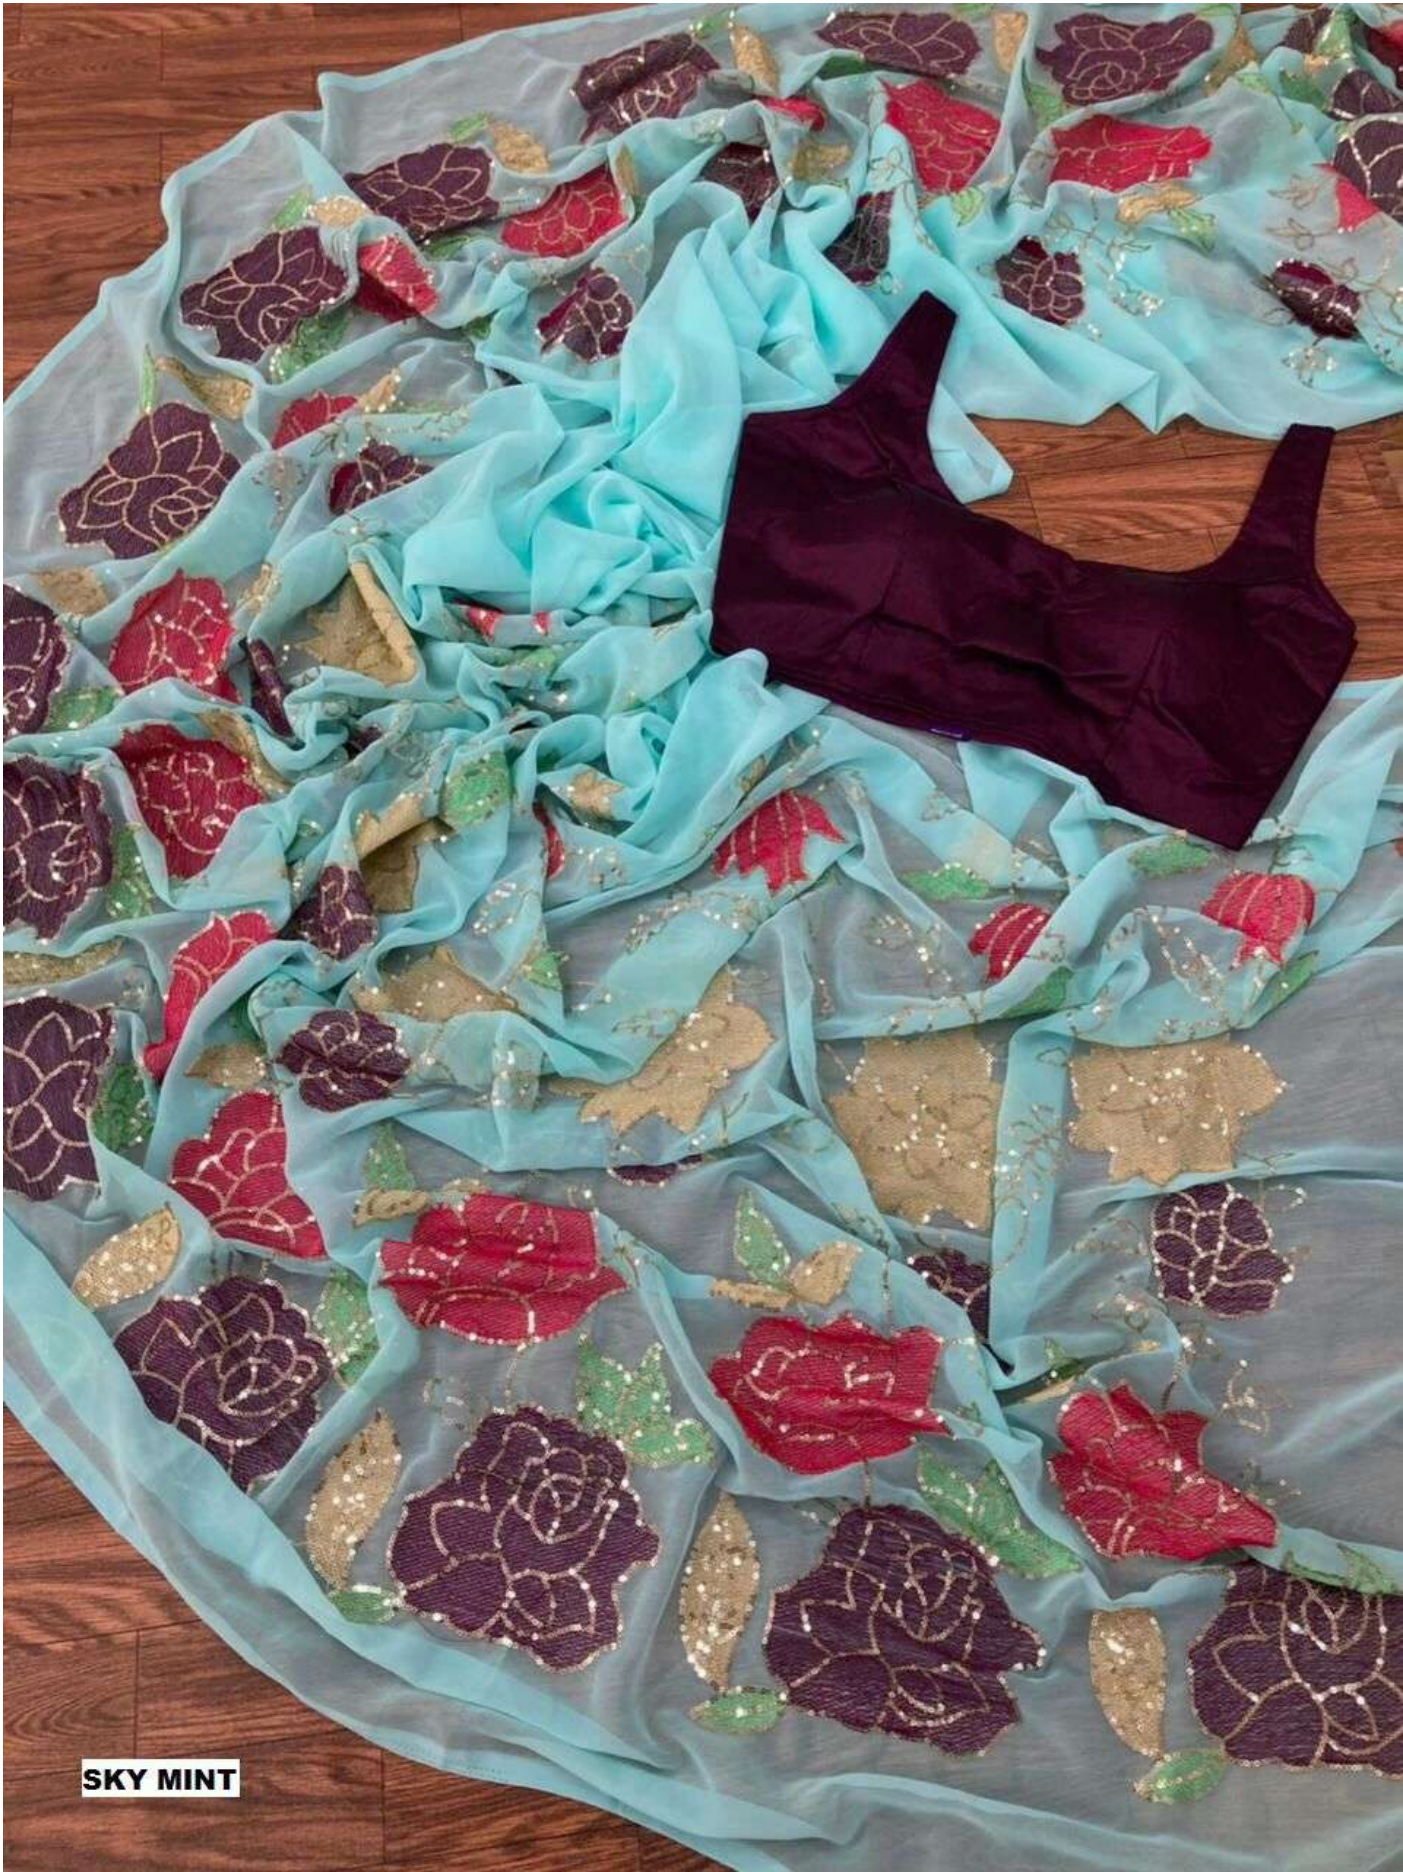

**MOR PEACH**

**MOR PEACH**

**BOTTLE-GREEN**

13 COLORS

**BLACK**

**PINK**

WINE

PEACH

**YELLOW**

**GREENISH YELLOW**

**NAVYBLUE**

GAJRI

RED

SKY MINT

**LOVENDER**