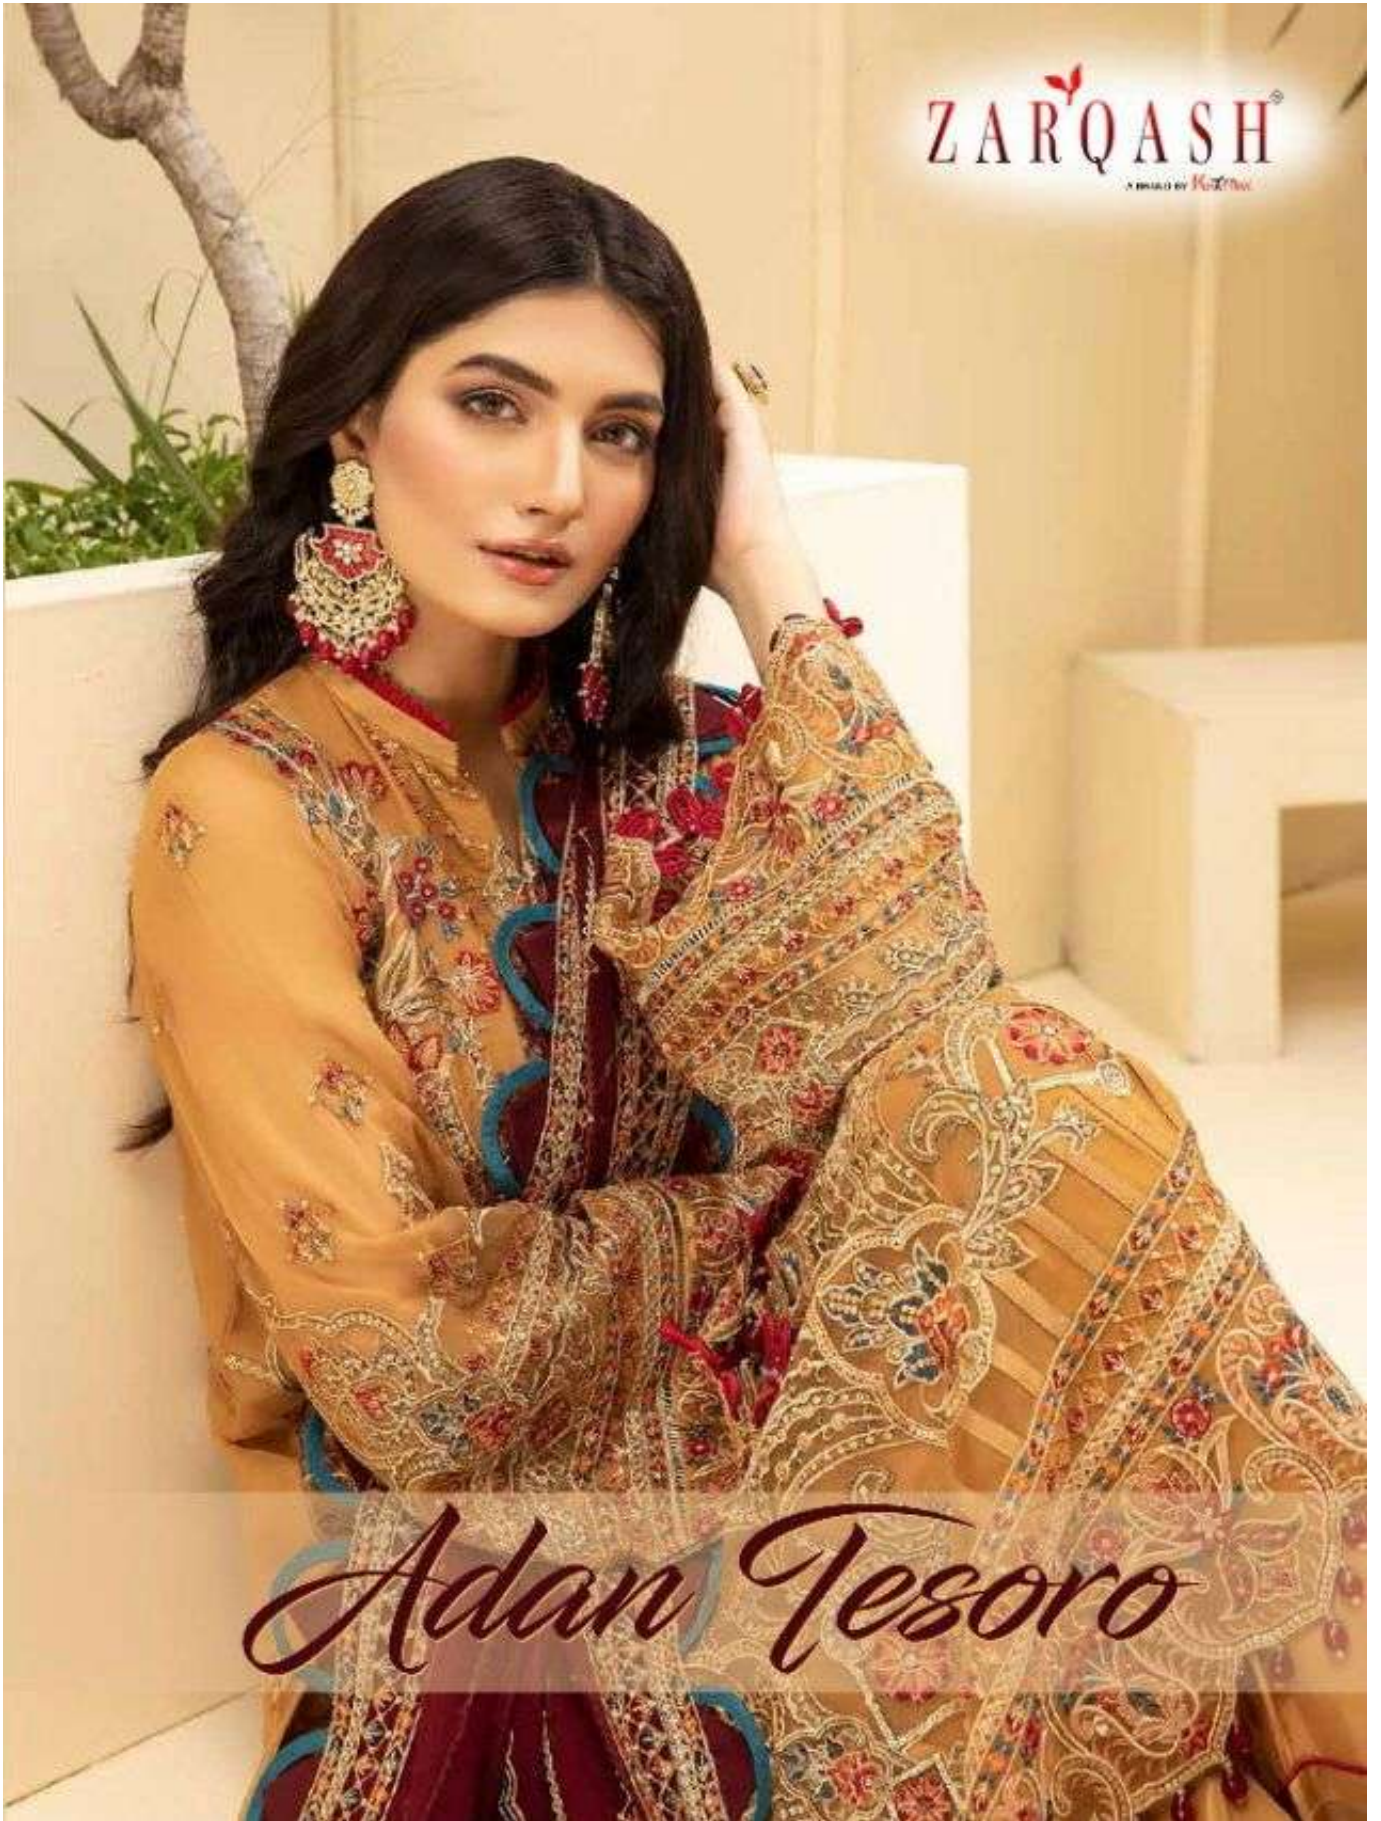

ZARQASH[®]
A BRAND BY *Kutna*

Adan Tesoro

ZARQASHTM
A BRAND BY KAYRA

ZARQASH[®]
A BRAND BY KOTNIC

Z-2102

Top- Fox georgette heavy embroidered
Inner Bottom - Heavy santoon
Dupatta - Nazneen heavy embroidered

ZARQASHTM

A BRAND BY KHATYEA

ZARQASH[®]
A BRAND BY KOTNIC

Z-2101

Top- Fox georgette heavy embroidered
Inner Bottom - Heavy santoon
Dupatta - Nazneen heavy embroidered

ZARQASH

A BRAND BY **IRATYVA**

ZARQASH[®]
A BRAND BY KOTNIC

Z-2100

Top - Fox georgette heavy embroidered
Inner Bottom - Heavy santoon
Dupatta - Butterfly net heavy embroidered

ZARQASH®
A BRAND BY KAYEETHA

Adan Tesoro

Top - Fox Georgette
Inner Bottom - Santoon
Dupatta - Nazneen/Butterfly Net

Z - 2100

Z - 2101

Z - 2102

ZARQASH[®]
A BRAND BY *Kurtane*

Adan Tesoro