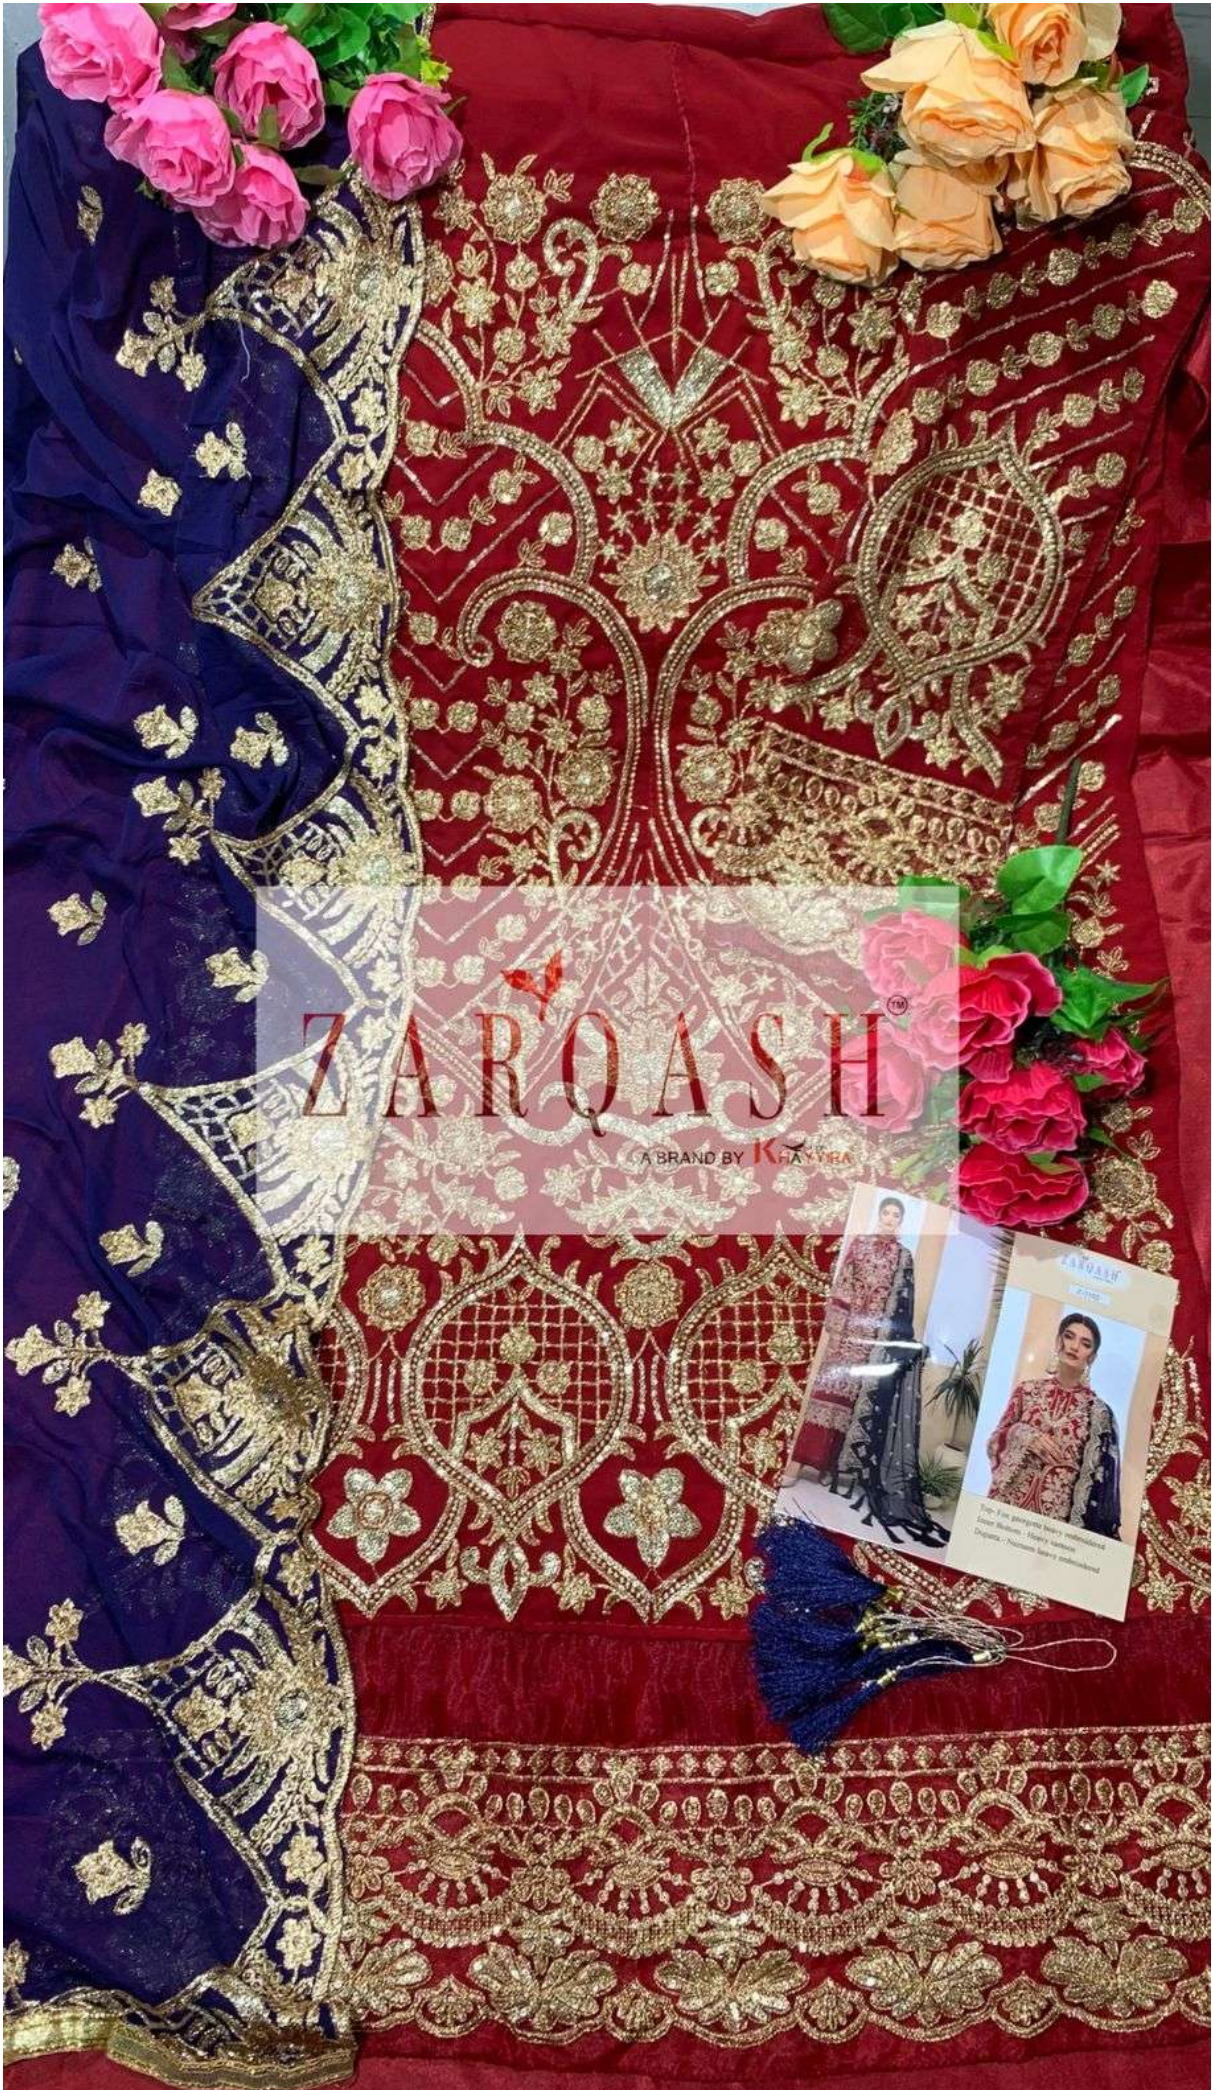

ZARQASH[®]
A BRAND BY *Kutna*

Adan Tesoro

ZARQASHTM
A BRAND BY KAYRA

ZARQASH[®]
A BRAND BY KOTNIC

Z-2102

Top- Fox georgette heavy embroidered
Inner Bottom - Heavy santoon
Dupatta - Nazneen heavy embroidered

ZARQASHTM

A BRAND BY KHATYEA

ZARQASH[®]
A BRAND BY KOTNIC

Z-2101

Top- Fox georgette heavy embroidered
Inner Bottom - Heavy santoon
Dupatta - Nazneen heavy embroidered

ZARQASH

A BRAND BY **IRATYVA**

ZARQASH[®]
A BRAND BY KOTNIC

Z-2100

Top - Fox georgette heavy embroidered
Inner Bottom - Heavy santoon
Dupatta - Butterfly net heavy embroidered

ZARQASH®
A BRAND BY KAYEETHA

Adan Tesoro

Top - Fox Georgette
Inner Bottom - Santoon
Dupatta - Nazneen/Butterfly Net

Z - 2100

Z - 2101

Z - 2102

ZARQASH[®]
A BRAND BY *Kurtane*

Adan Tesoro