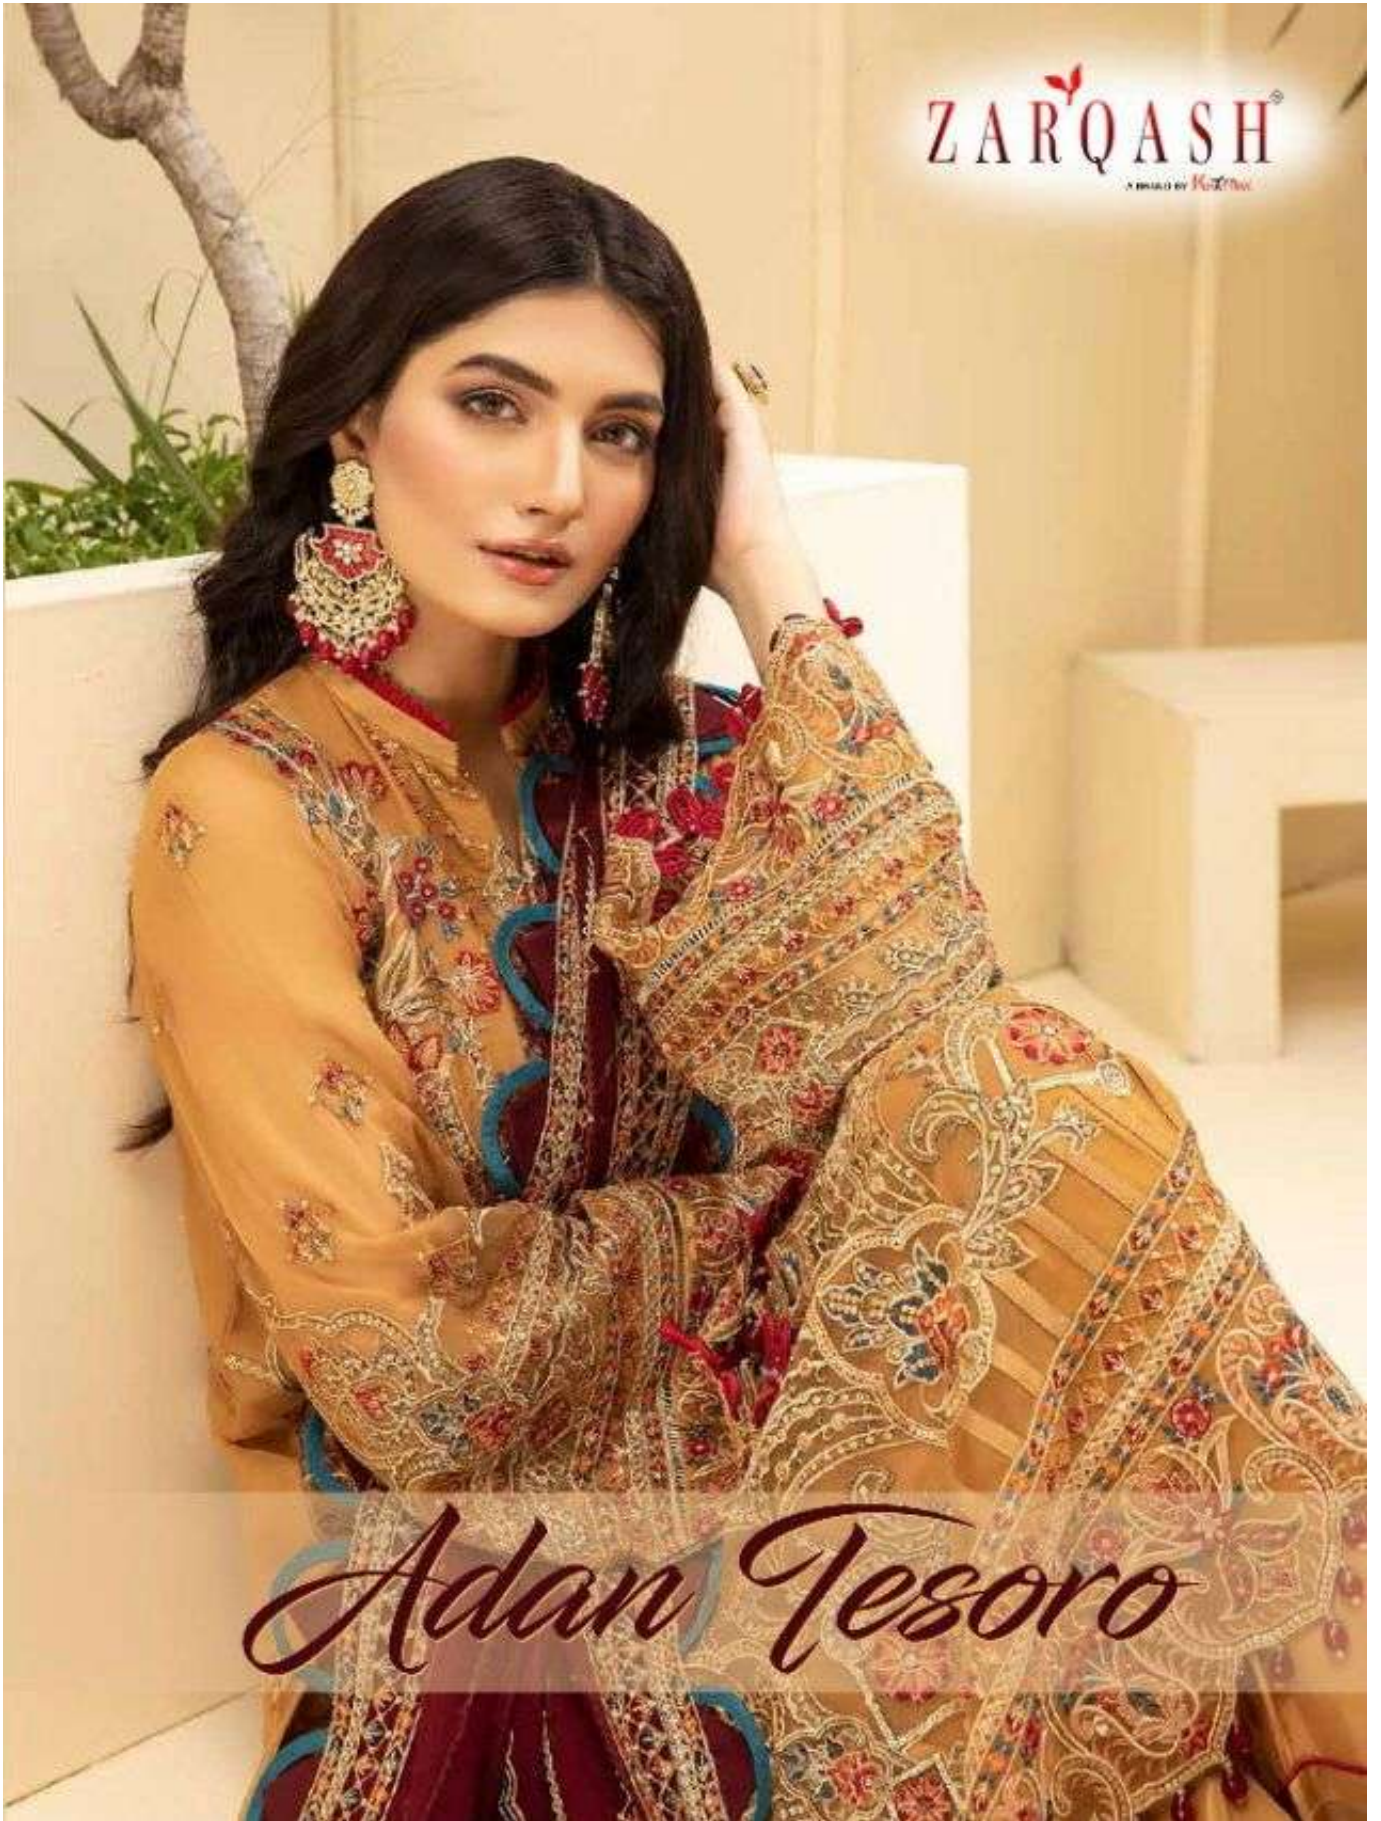

ZARQASH[®]
A BRAND BY *Kurti*

Adan Tesoro

ZARQASHTM
A BRAND BY KAYRA

ZARQASH[®]
A BRAND BY KOTYINC

Z-2102

Top- Fox georgette heavy embroidered
Inner Bottom - Heavy santoon
Dupatta - Nazneen heavy embroidered

ZARQASHTM

A BRAND BY KHATYEA

ZARQASH[®]
A BRAND BY KOTNIC

Z-2101

Top- Fox georgette heavy embroidered
Inner Bottom - Heavy santoon
Dupatta - Nazneen heavy embroidered

ZARQASH

A BRAND BY **IRATYVA**

ZARQASH[®]
A BRAND BY KOTNIC

Z-2100

Top - Fox georgette heavy embroidered
Inner Bottom - Heavy santoon
Dupatta - Butterfly net heavy embroidered

ZARQASH®
A BRAND BY KAYEETHA

Adan Tesoro

Top - Fox Georgette
Inner Bottom - Santoon
Dupatta - Nazneen/Butterfly Net

Z - 2100

Z - 2101

Z - 2102

ZARQASH[®]
A BRAND BY *Kurti*

Adan Tesoro