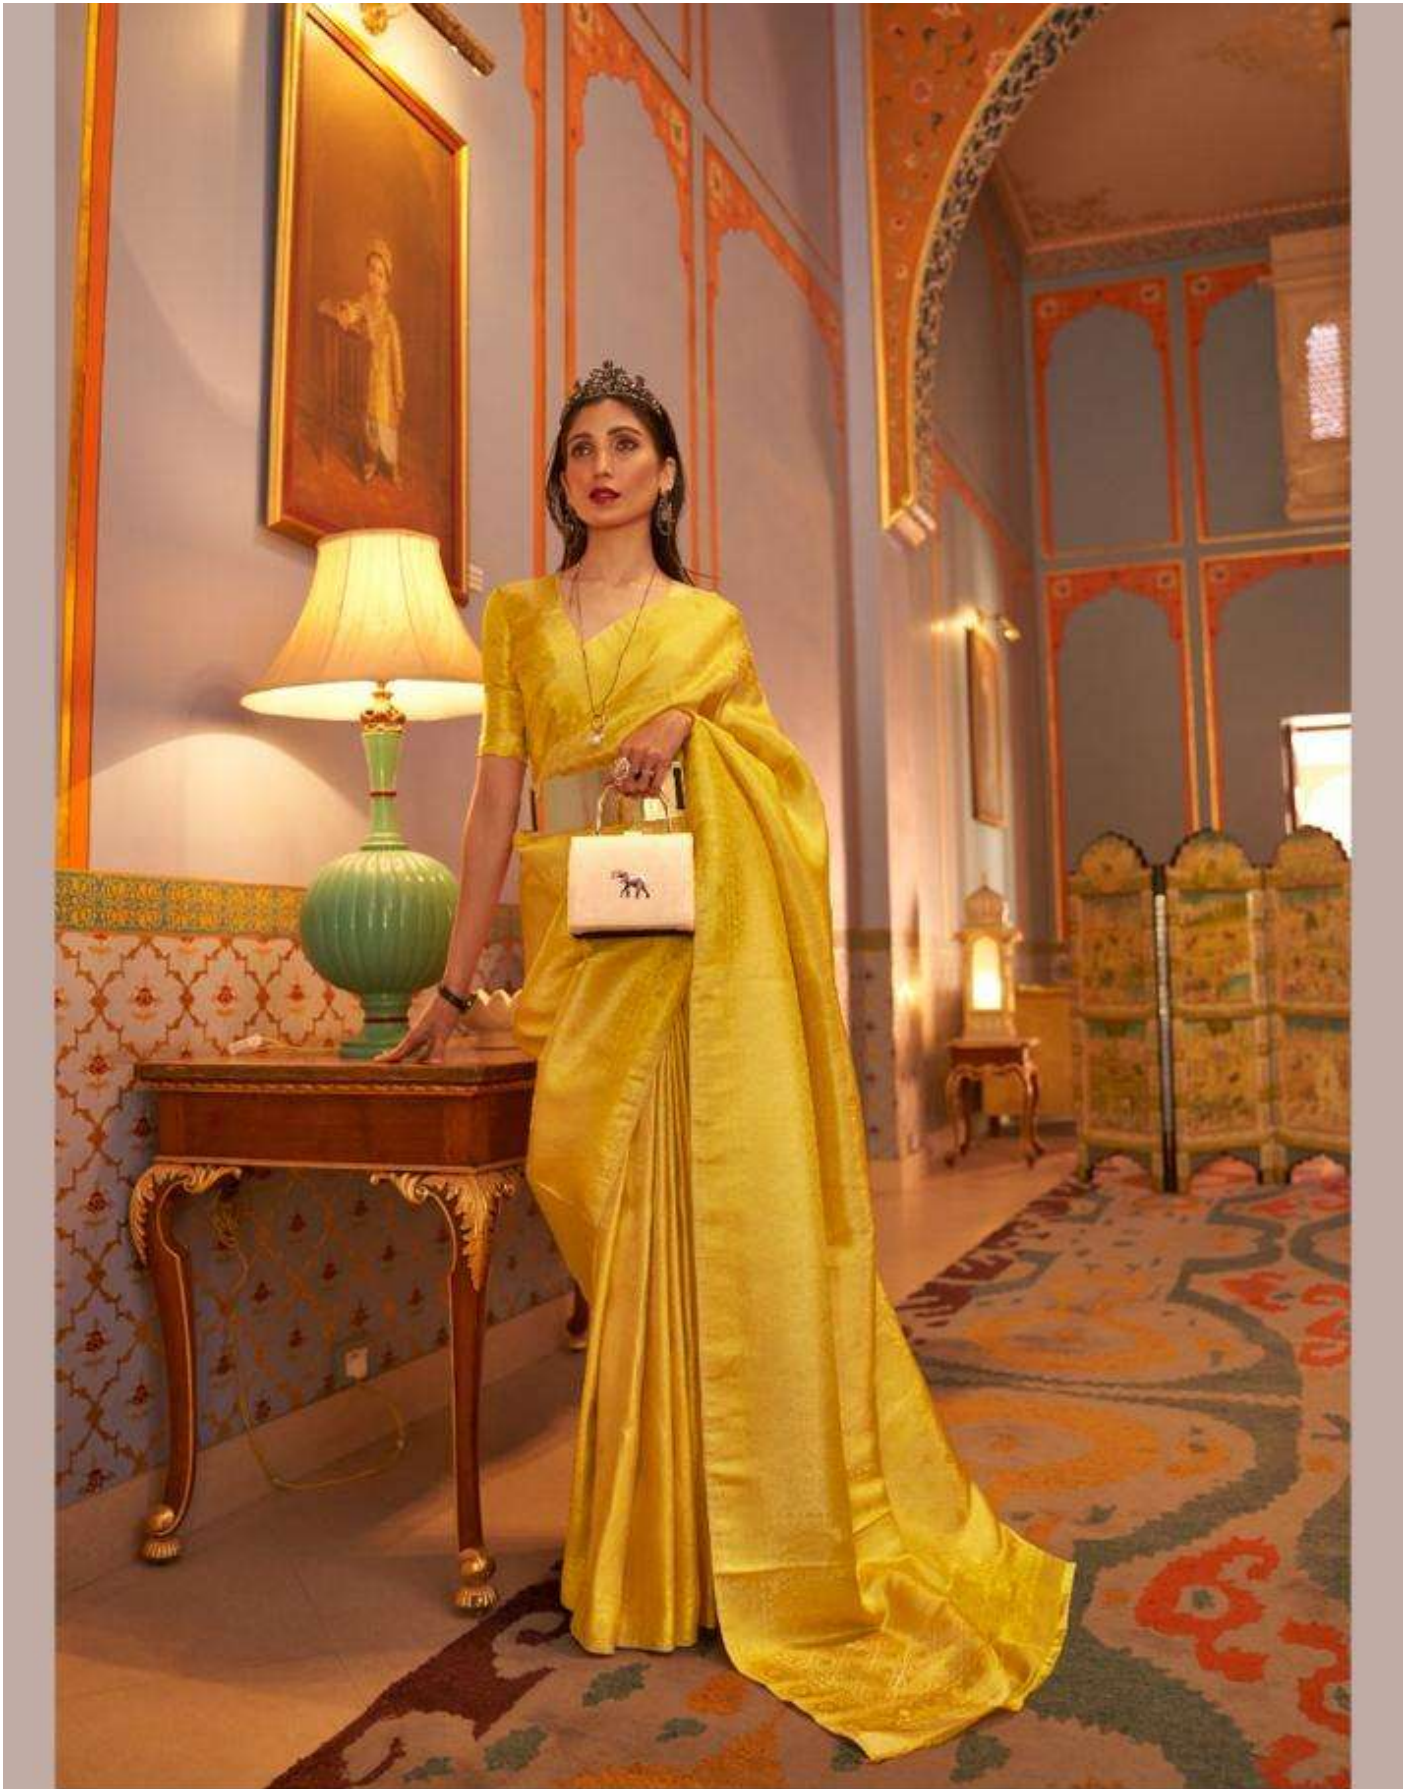

RAJTEX
origins
100% pure | 100% silk | 100% quality

KANUPAMA SILK
NYLON SATIN WEAVING SAREES 219002

RAJTEX
origins
100% pure | 100% silk | 100% quality

KANUPAMA SILK
NYLON SATIN WEAVING SAREES 219002

RAJTEX
Indigena
100% pure silk | 100% pure silk | 100% pure silk

KANUPAMA SILK
NYLON SATIN WEAVING SAREES 219006

RAJTEX
Indigena
100% pure silk | 100% pure silk | 100% pure silk

KANUPAMA SILK
NYLON SATIN WEAVING SAREES 219005

RAJTEX
Indigena
Millions | Lifelong | Silken