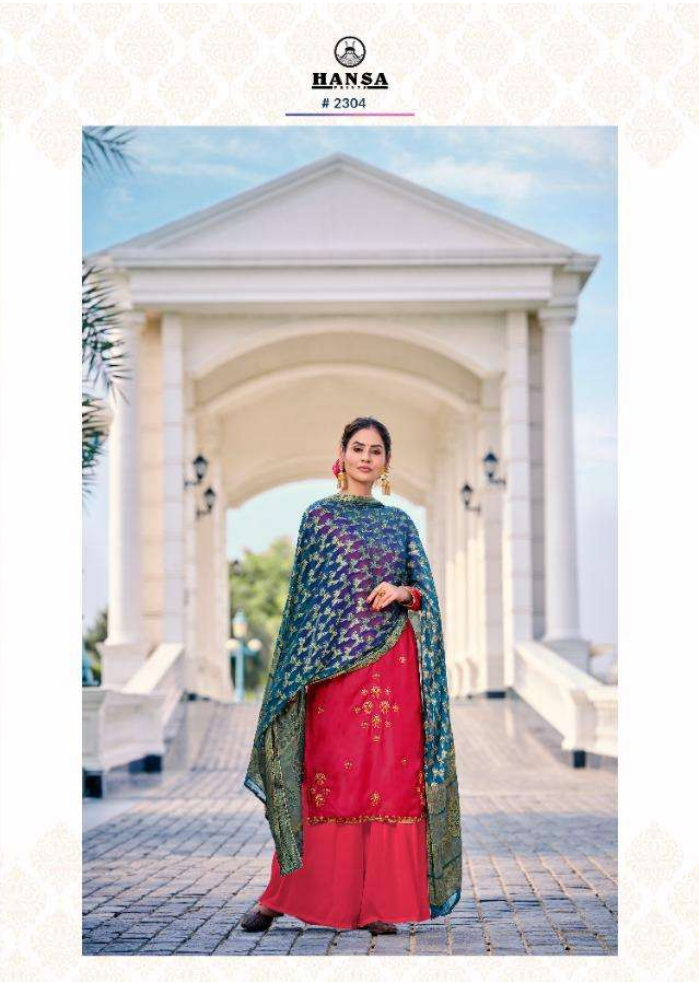

HANSA
2304