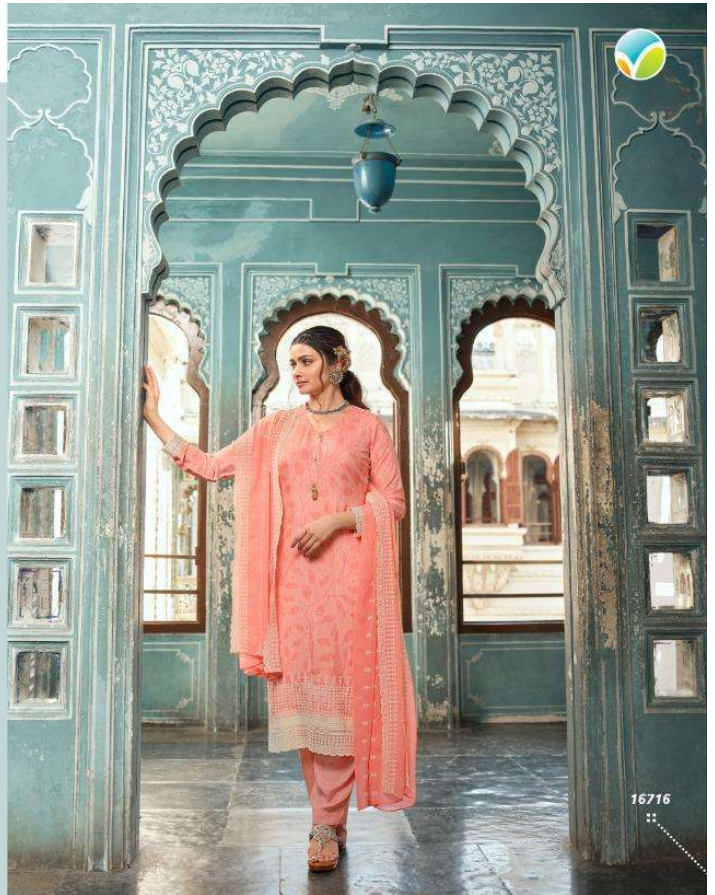

THE PERFECT *style*

16716