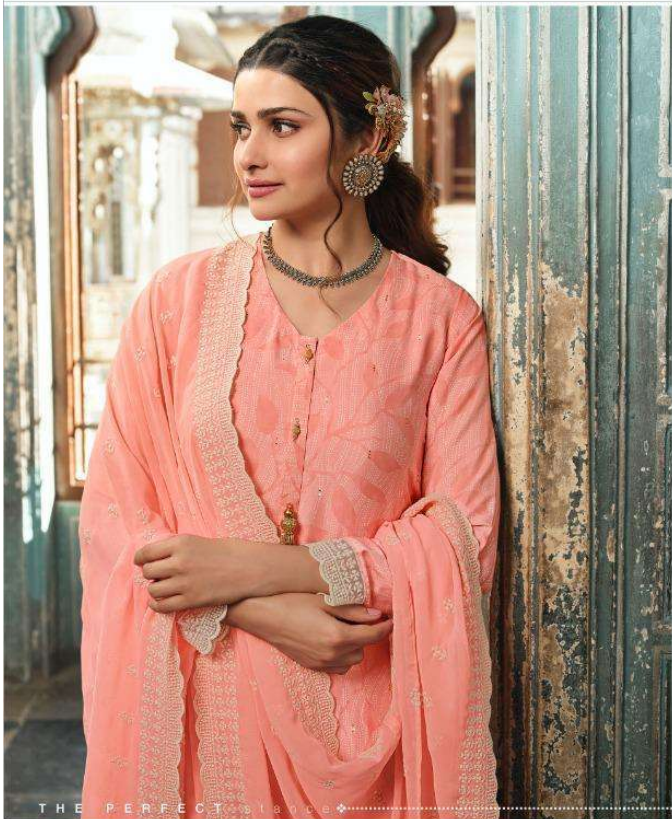

THE PERFECT *style*