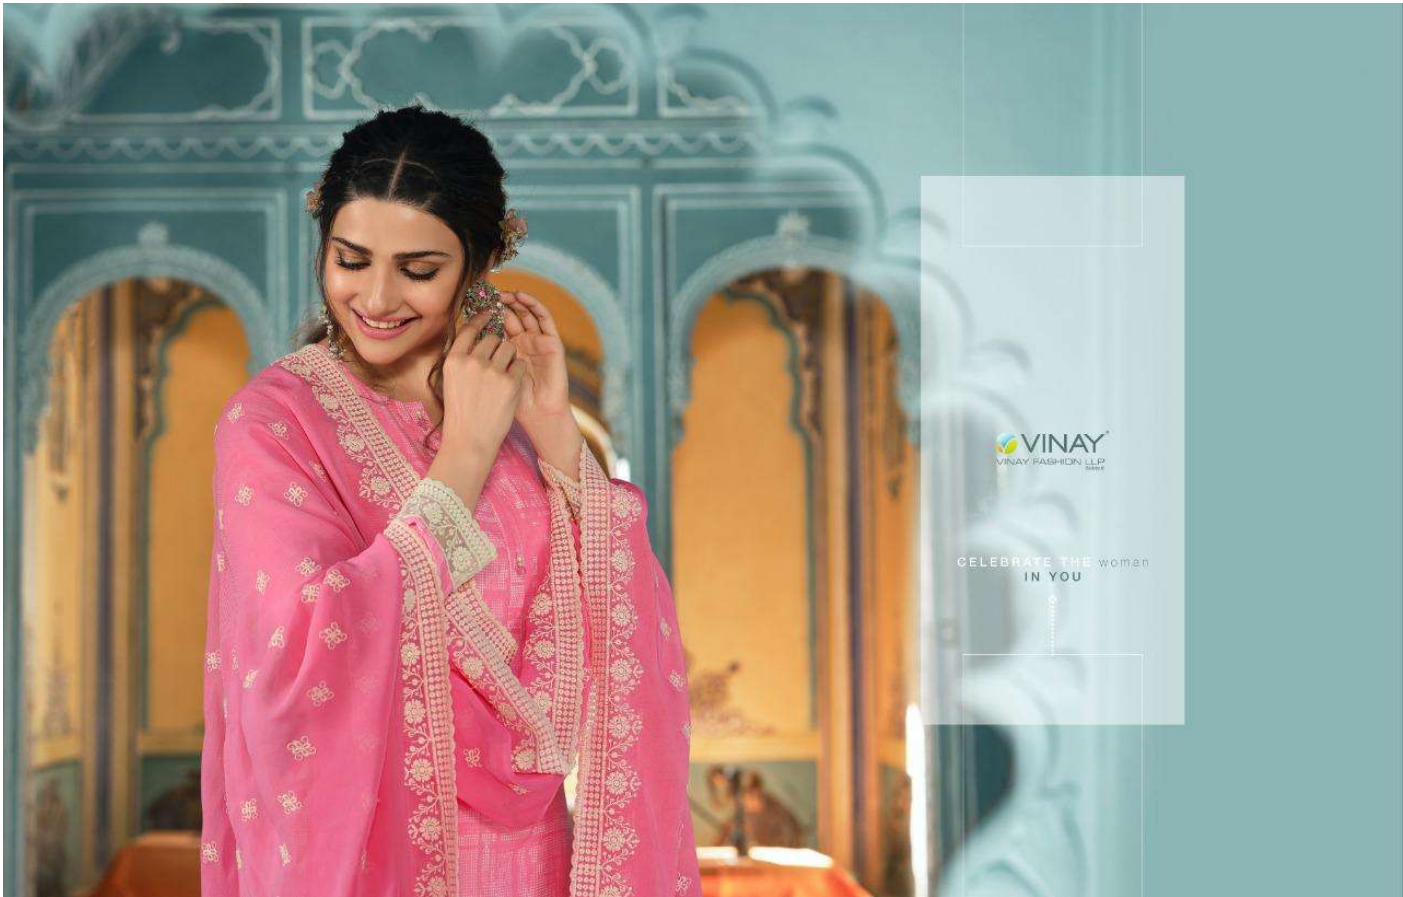

VINAY
VINAY FASHION LLP

CELEBRATE THE women
IN YOU