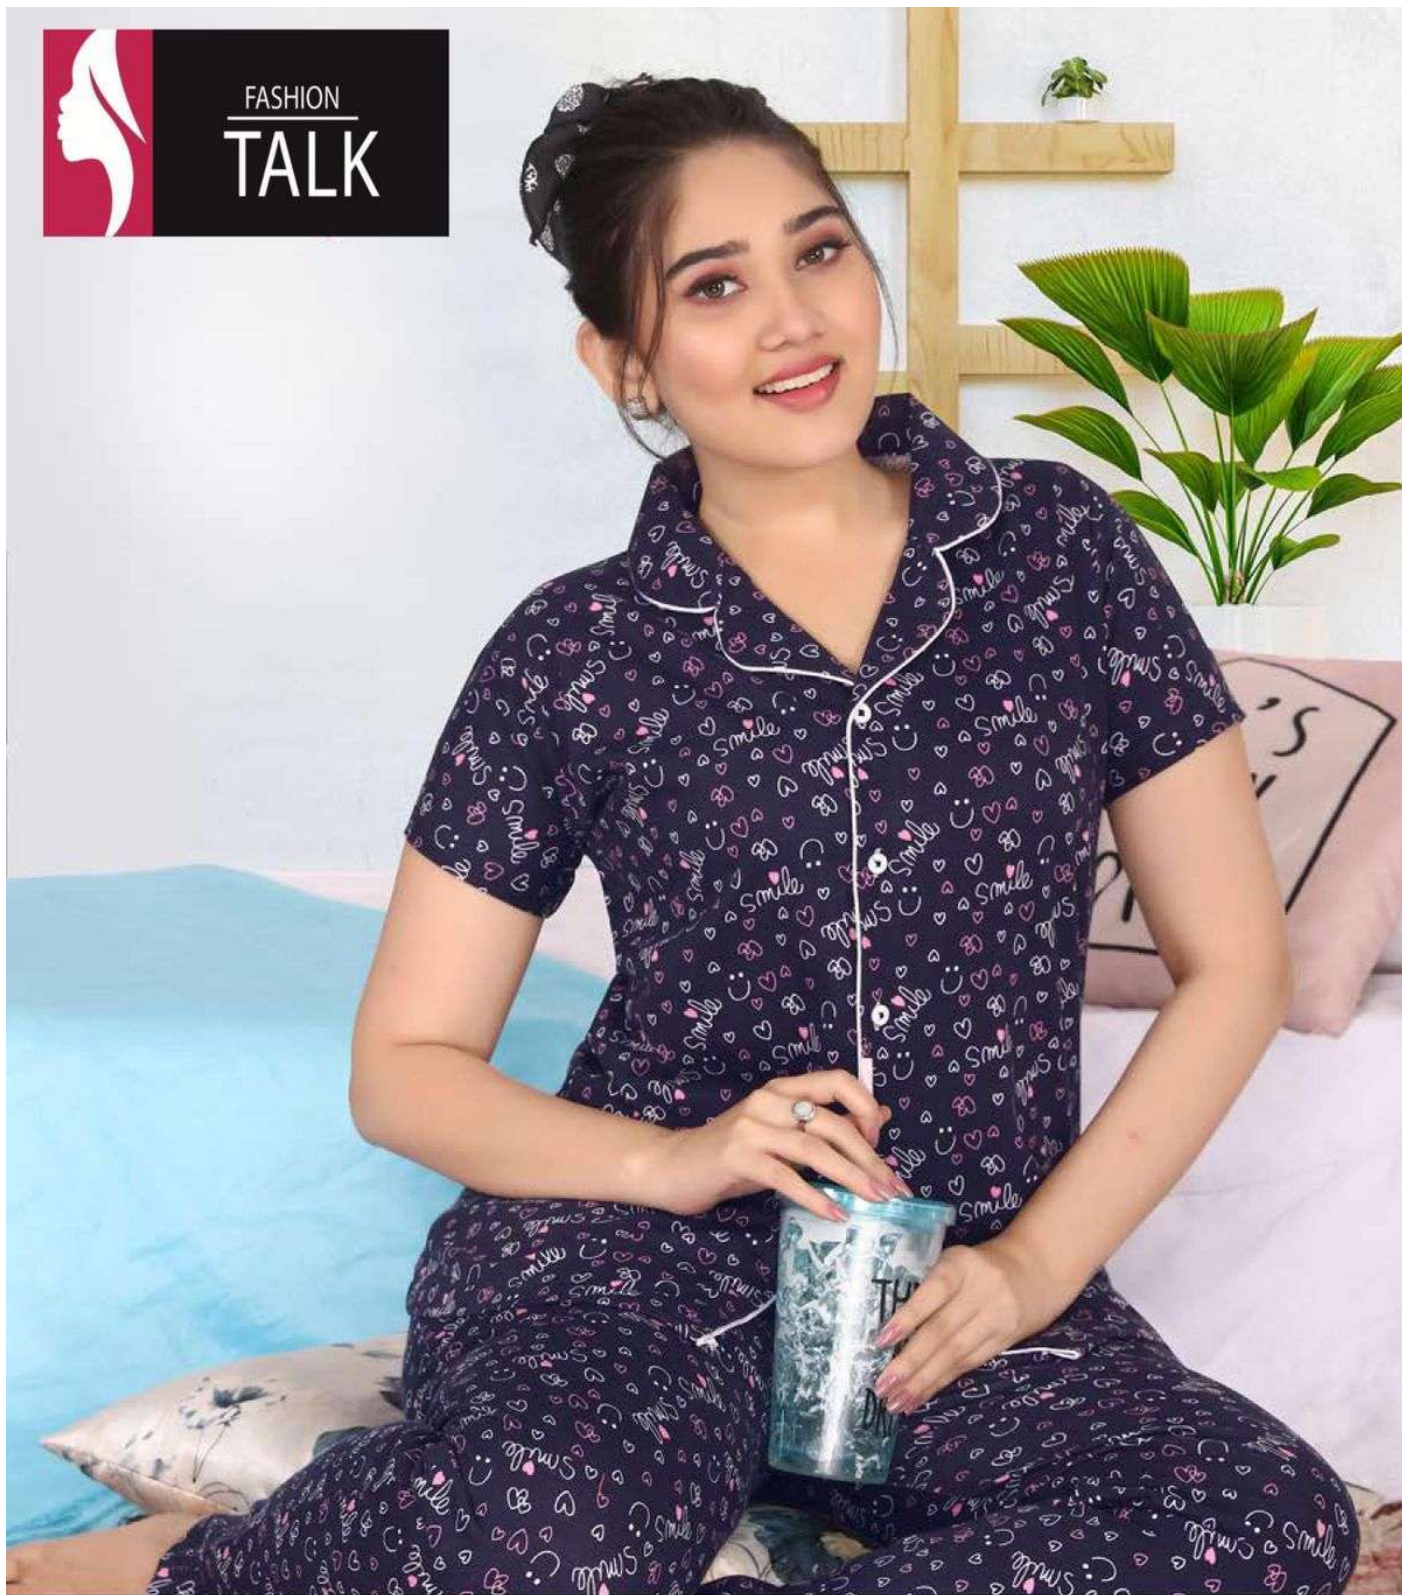

FASHION
TALK

Size-M to XL PCS-5 PACK

**SWEET
DREAMS**

VOL-205

FASHION
TALK

Size-M to XL PCS-5 PACK

**SWEET
DREAMS**

VOL-205