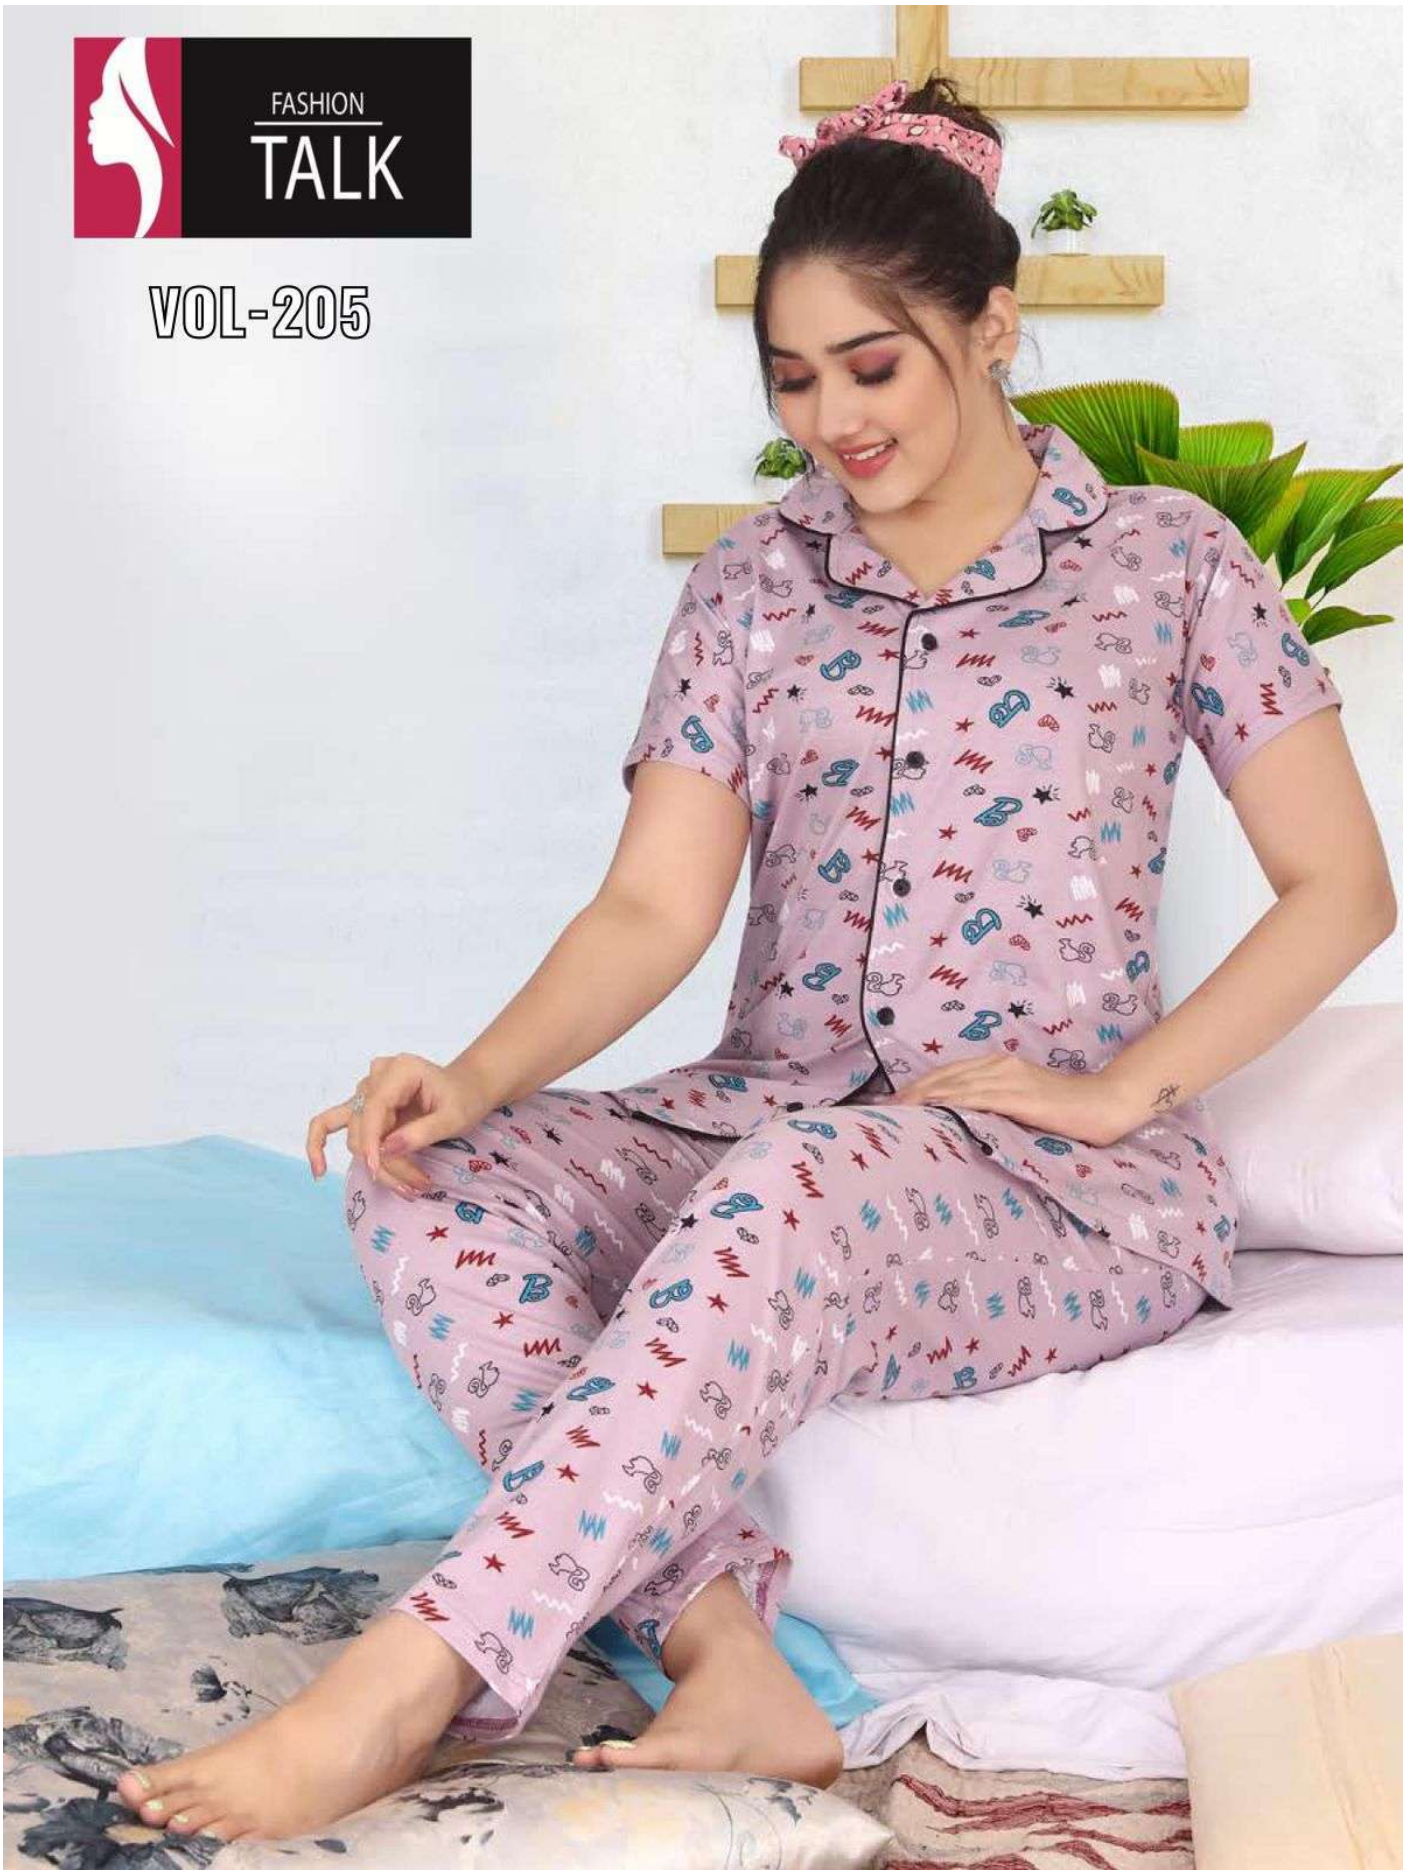

FASHION
TALK

VOL-205