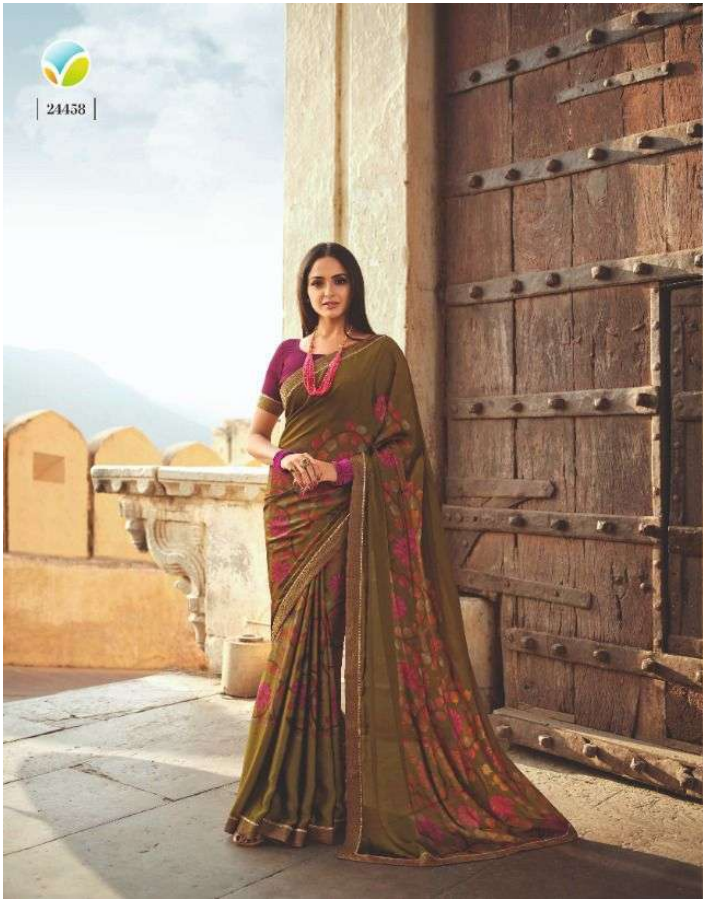

VINAY FASHION LLP
@vinay.f

THE STUNNER

It is the most beautiful moment
in the world to see a woman
in a saree. We can't think
of any other way to see a
woman's beauty. It is the
most beautiful sight to see
a woman in a saree. It is
the most beautiful sight to see
a woman in a saree.

24457

| 24453 |

THE MAGIC

Continuing trends, rising patterns, reminiscent of the vibrant and heritage of the country, both come together to form the patterns of grace and glamour. These are the art and creative patterns with uniquely spaced pop of colors, are best to speak some magic to your closet.

| 24456 |

| 24454 |

T H E B A L A N C E

Staking the right balance between
soft and dramatic, our next
collection offers choices promise to stop all
eyes on you the minute where you are
located. Since this collection
include Soft Future and adorable hues
that come with assistance in printed
floral motifs, making sure to set your
ethic style game this season.