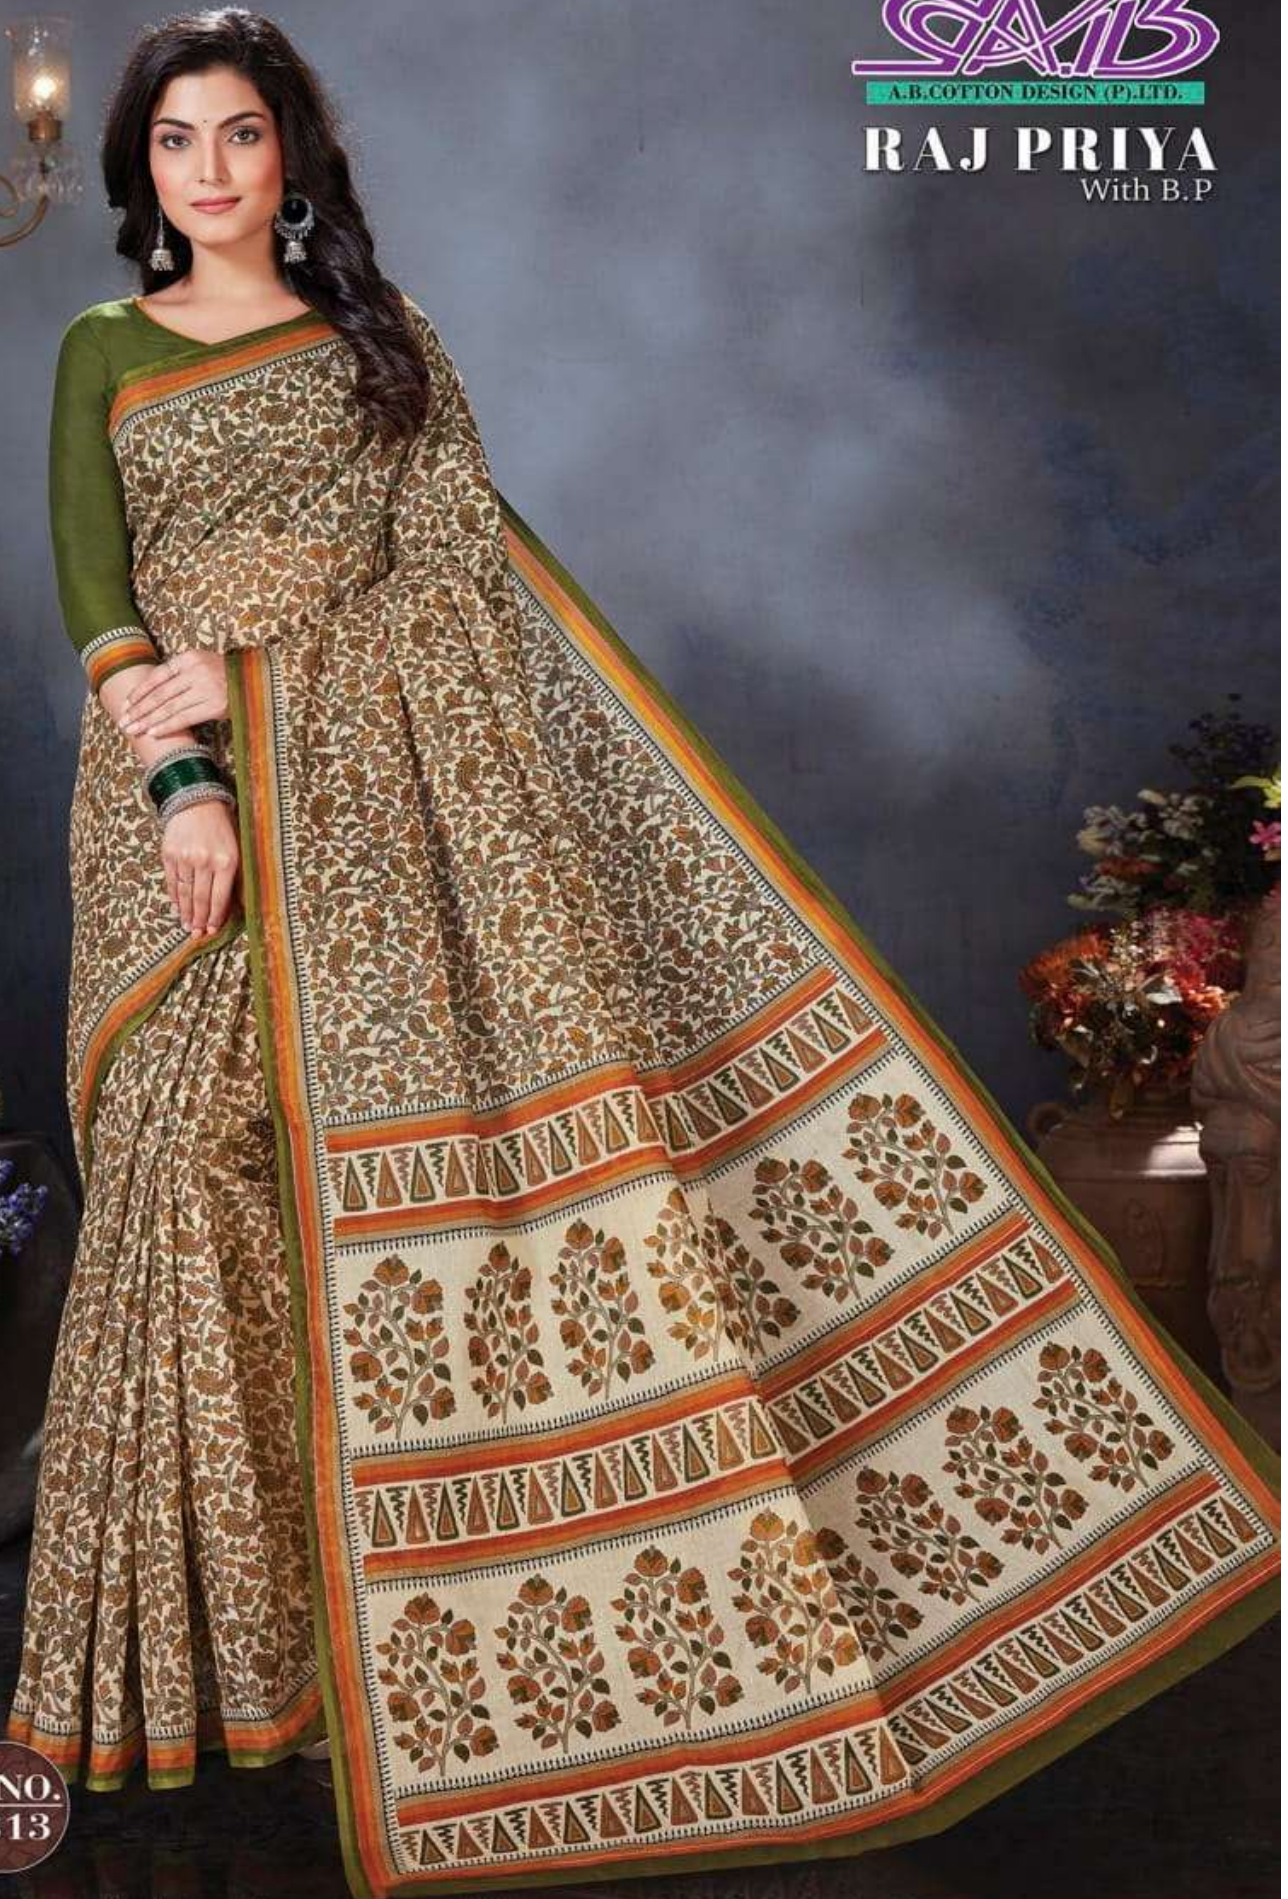

A.B. COTTON DESIGN (P.) LTD.

RAJ PRIYA
With B.P

D.NO.
1813