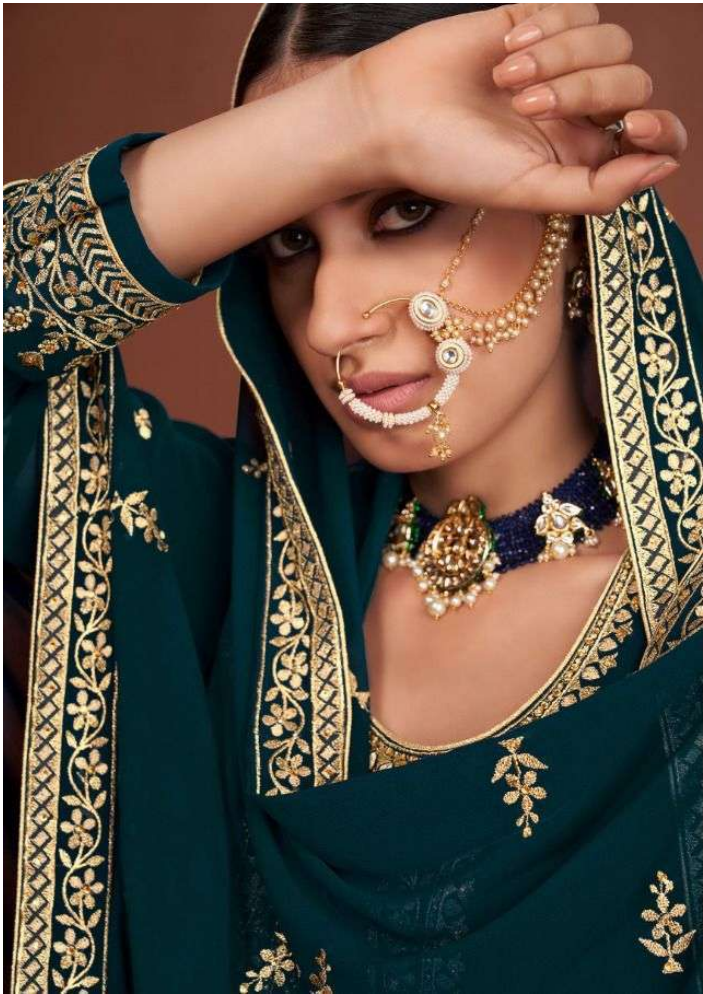

I M A G I N A T I V E