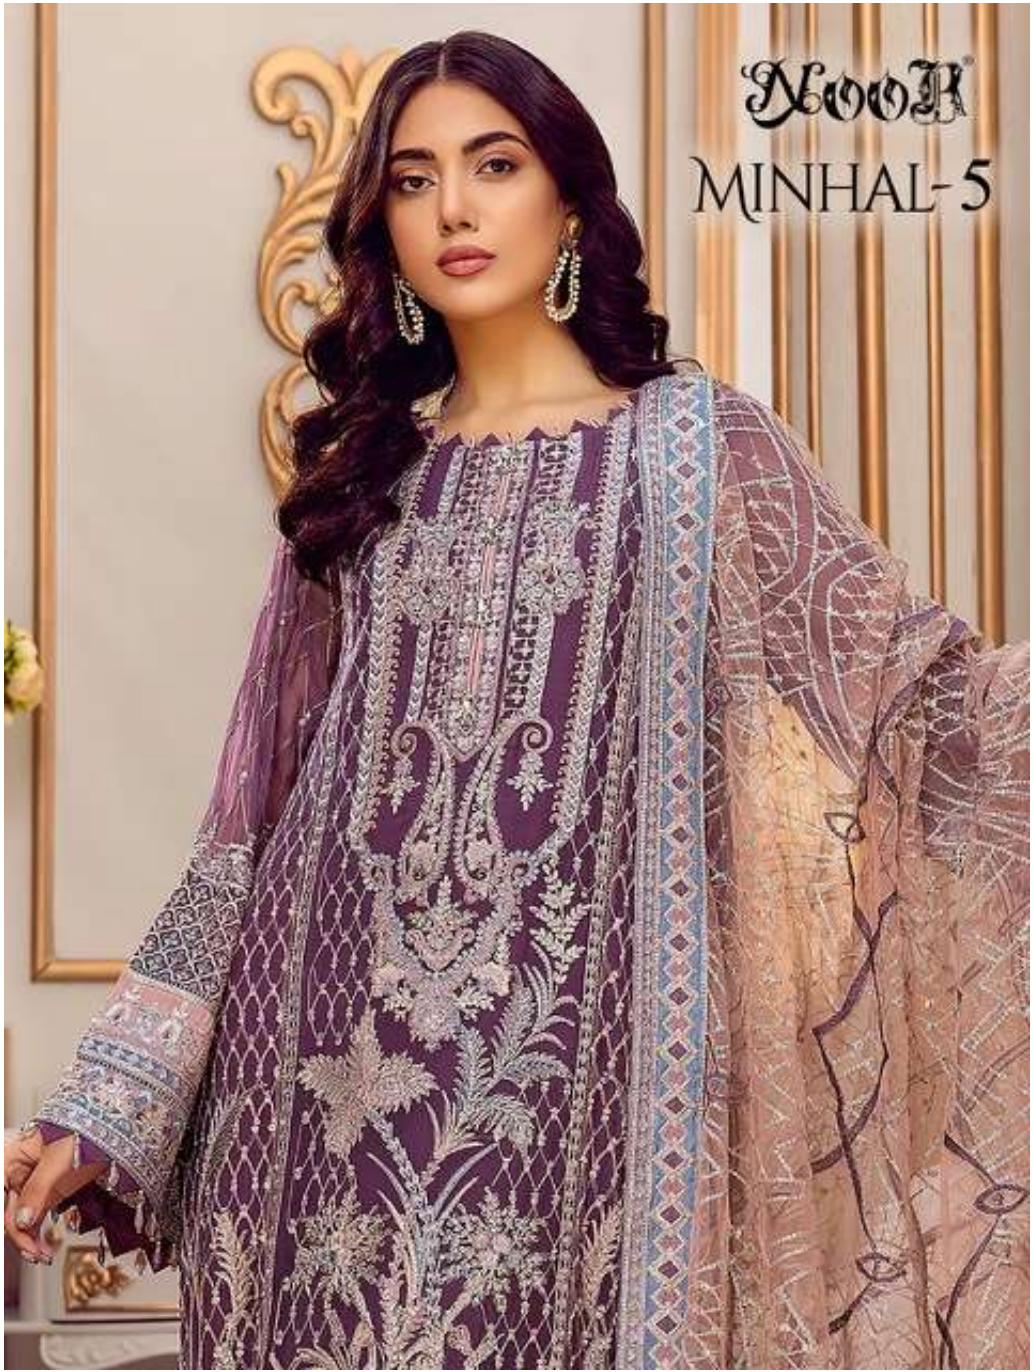

NOOR
MINHAL-5

NOOR
MINHAL-5

NOOR
MINHAL-5

D.No.13304

TOP

**FOX GEORGETTE WITH
STYLISH WORK**

**BOTTOM-INNER
HEAVY SANTOON**

DUPATTA

**NET EMBROIDERY
WITH BORDER**

NOVA
MINHAL-5

D.No.13302

TOP

**FOX GEORGETTE WITH
STYLISH WORK**

BOTTOM-INNER

HEAVY SANTOON

DUPATTA

**NET EMBROIDERY
WITH BORDER**

NOOR
MINHAL-5

D.No.13303

TOP

FOX GEORGETTE WITH
STYLISH WORK

BOTTOM-INNER

HEAVY SANTOON

DUPATTA