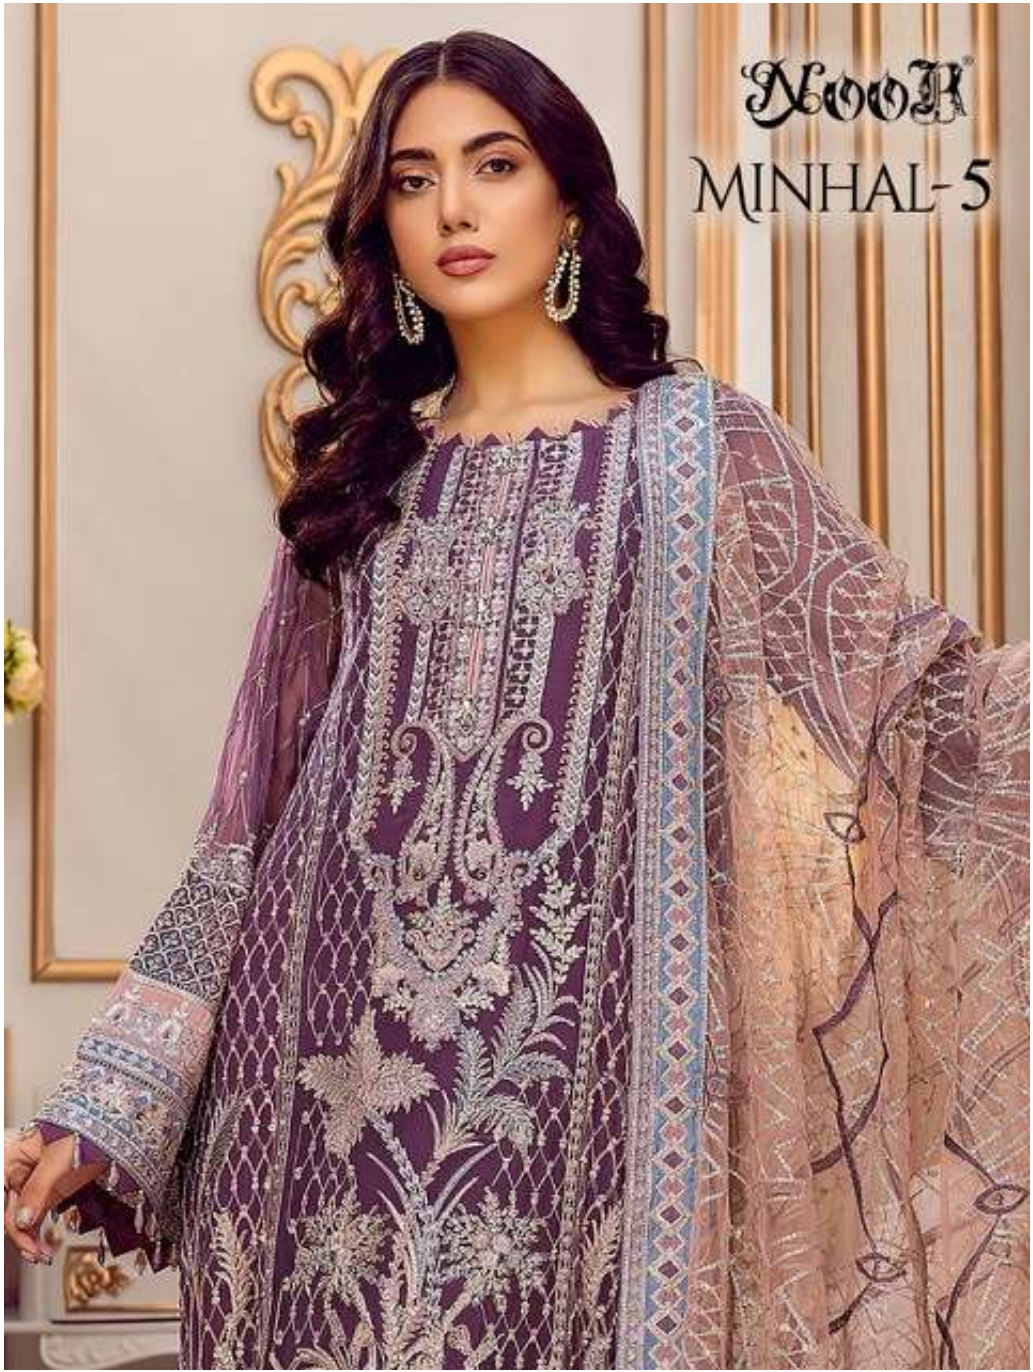

NOOR  
MINHAL-5

NOOR  
MINHAL-5

**NOOR**  
MINHAL-5

**D.No.13304**

**TOP**

**FOX GEORGETTE WITH  
STYLISH WORK**

**BOTTOM-INNER**

**HEAVY SANTOON**

**DUPATTA**

**NET EMBROIDERY  
WITH BORDER**

**NOVA**  
MINHAL-5

**D.No.13302**

**TOP**

**FOX GEORGETTE WITH  
STYLISH WORK**

**BOTTOM-INNER**

**HEAVY SANTOON**

**DUPATTA**

**NET EMBROIDERY  
WITH BORDER**

**NOOR**  
MINHAL-5

**D.No.13303**

**TOP**

FOX GEORGETTE WITH  
STYLISH WORK

**BOTTOM-INNER**

HEAVY SANTOON