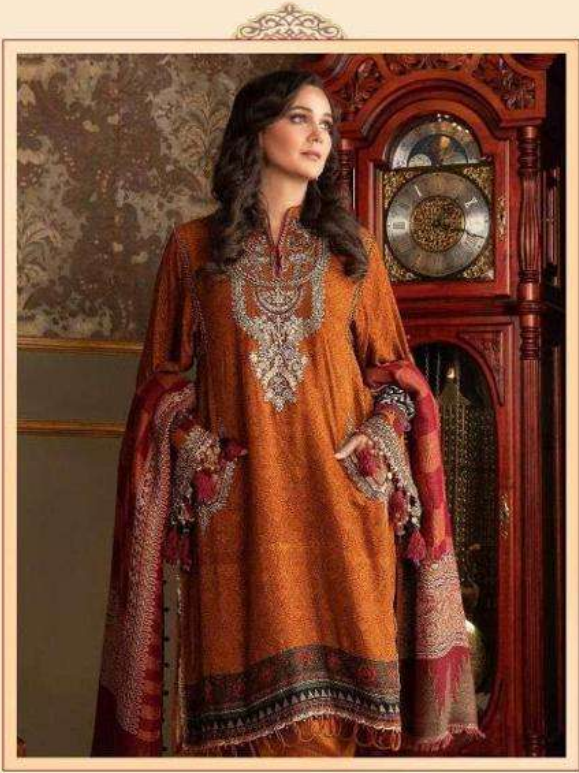

**MARIYA.B.**

**EXCLUSIVE COLLECTION**

**VOL-3**

Shree®

**MARIYA.B.**  
EXCLUSIVE COLLECTION  
VOL-3

1996

**MARIYA.B.**  
EXCLUSIVE COLLECTION  
VOL-3

A woman with dark hair styled up, wearing a red lace dress and a matching red shawl with intricate floral patterns. She is standing on a boat, with a body of water and buildings in the background. The image is framed by a decorative border.

**VOL-3**

Shree®  
2023

**MARIYA.B.**  
EXCLUSIVE COLLECTION  
VOL-3

1994

**MARIYA.B.**  
EXCLUSIVE COLLECTION  
VOL-3

Shree

**MARIYA.B.**  
EXCLUSIVE COLLECTION  
VOL-3

Shree®  
1993