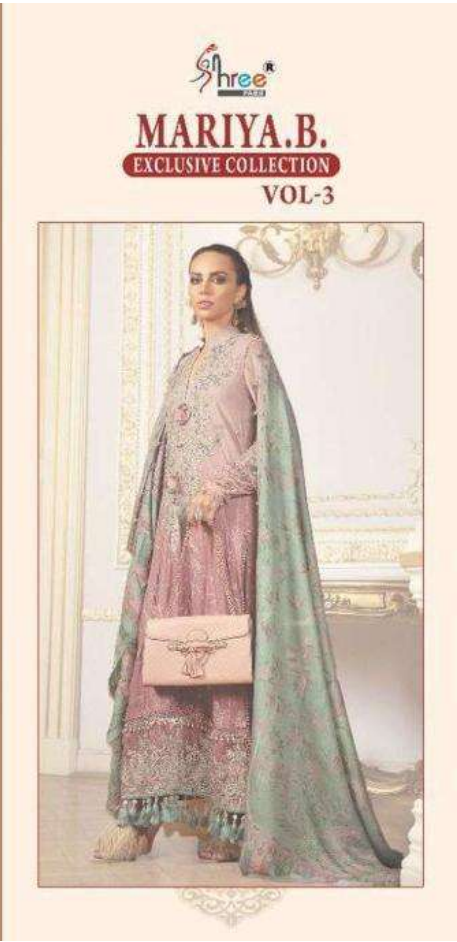

**MARIYA.B.**

**EXCLUSIVE COLLECTION**

**VOL-3**

Shree®

**MARIYA.B.**  
EXCLUSIVE COLLECTION  
VOL-3

1996

**MARIYA.B.**  
EXCLUSIVE COLLECTION  
VOL-3

A woman with dark hair styled up, wearing a red lace dress and a matching red shawl with intricate floral patterns. She is standing on a boat, with a body of water and buildings in the background. The image is framed by a decorative border.

Shree®

**MARIYA.B.**

**EXCLUSIVE COLLECTION**

**VOL-3**

2000

**MARIYA.B.**  
EXCLUSIVE COLLECTION  
VOL-3

**MARIYA.B.**

**EXCLUSIVE COLLECTION**