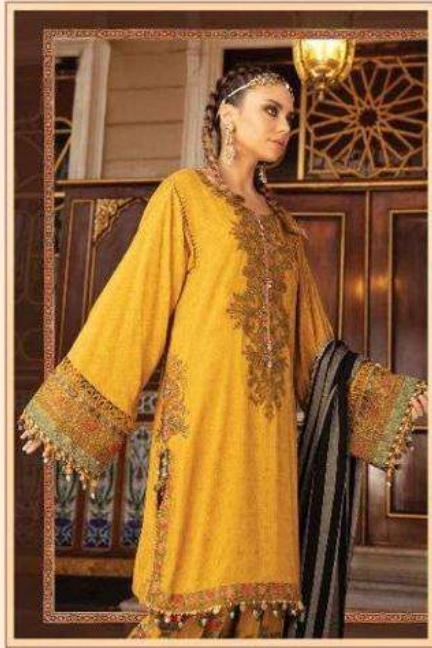

**MARIYA.B.**

**EXCLUSIVE COLLECTION**

**VOL-3**

Shree®

**MARIYA.B.**  
EXCLUSIVE COLLECTION  
VOL-3

1996

**MARIYA.B.**  
EXCLUSIVE COLLECTION  
VOL-3

A woman with dark hair styled up, wearing a red lace dress and a matching red shawl with intricate floral patterns. She is standing on a boat, with a body of water and buildings in the background. The image is framed by a decorative border.

**VOL-3**

Shree®  
2023

**MARIYA.B.**  
EXCLUSIVE COLLECTION  
VOL-3

1994

**MARIYA.B.**  
EXCLUSIVE COLLECTION  
VOL-3

Shree

**MARIYA.B.**  
EXCLUSIVE COLLECTION  
VOL-3

Shree®  
1993