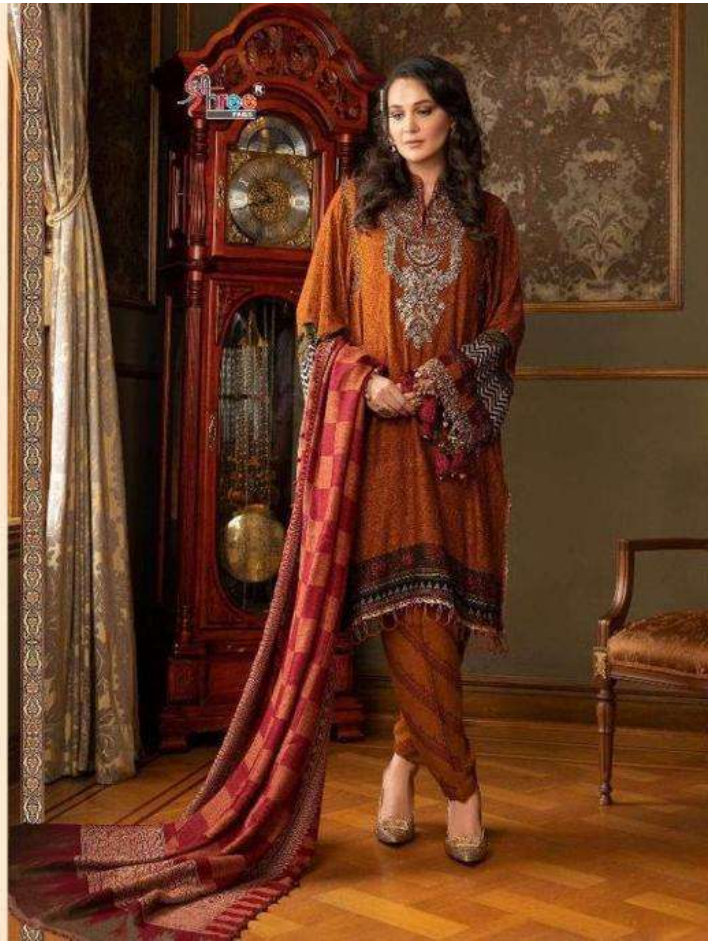

**MARIYA.B.**

**EXCLUSIVE COLLECTION**

**VOL-3**

Shree®

**MARIYA.B.**  
EXCLUSIVE COLLECTION  
VOL-3

1996

**MARIYA.B.**  
EXCLUSIVE COLLECTION  
VOL-3

A woman with dark hair styled up, wearing a red lace dress and a matching red shawl with intricate floral patterns. She is standing on a boat, with a body of water and buildings in the background. The image is framed by a decorative border.

**VOL-3**

Shree®  
2023

**MARIYA.B.**  
EXCLUSIVE COLLECTION  
VOL-3

1994

**MARIYA.B.**  
EXCLUSIVE COLLECTION  
VOL-3

Shree

**MARIYA.B.**  
EXCLUSIVE COLLECTION  
VOL-3

Shree®  
1993