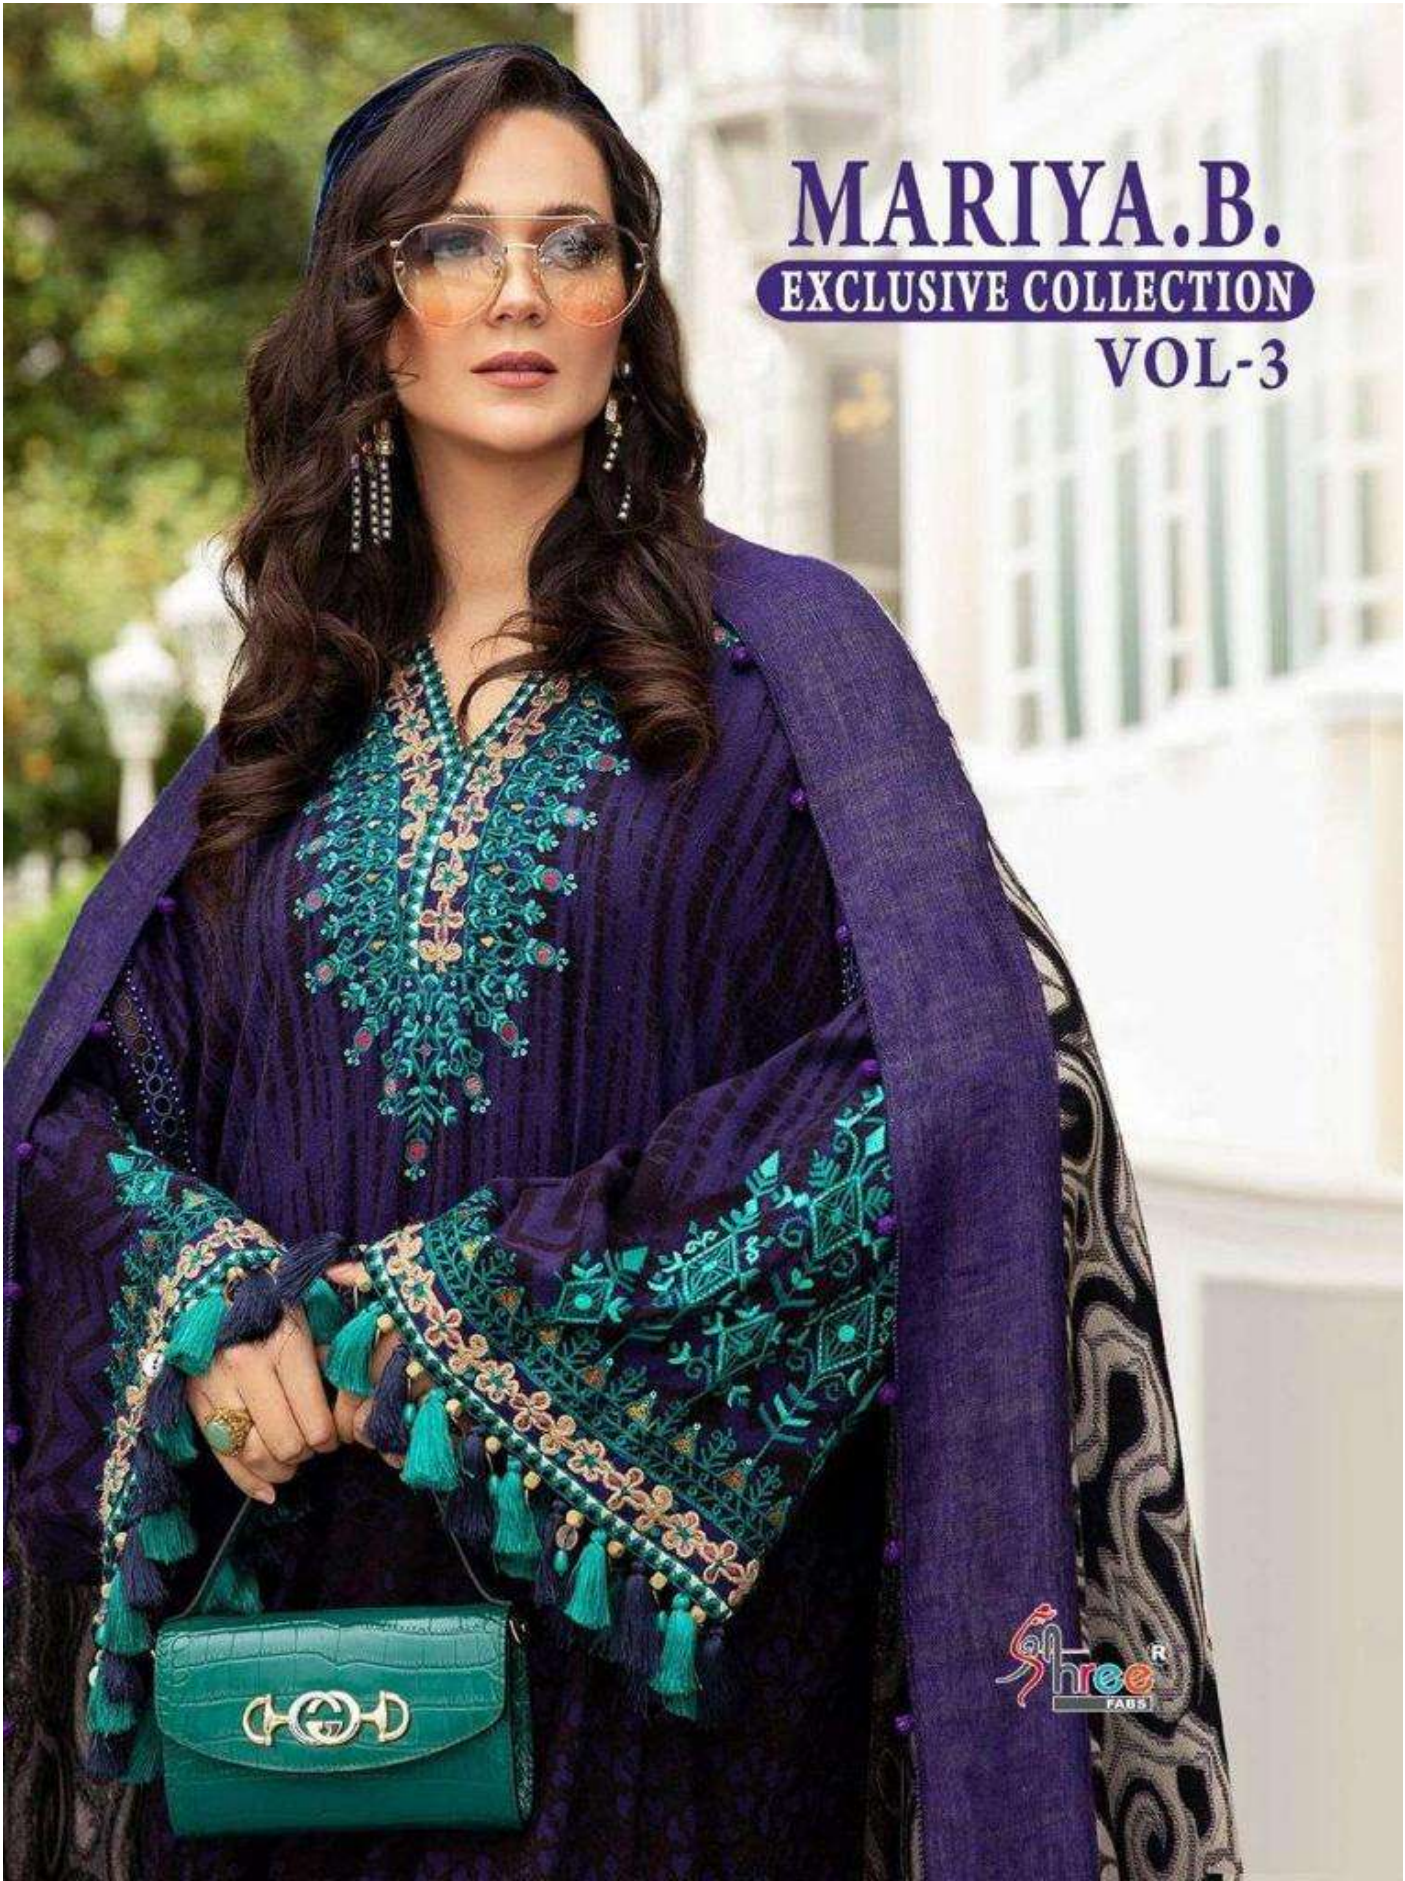

MARIYA.B.

EXCLUSIVE COLLECTION

VOL-3