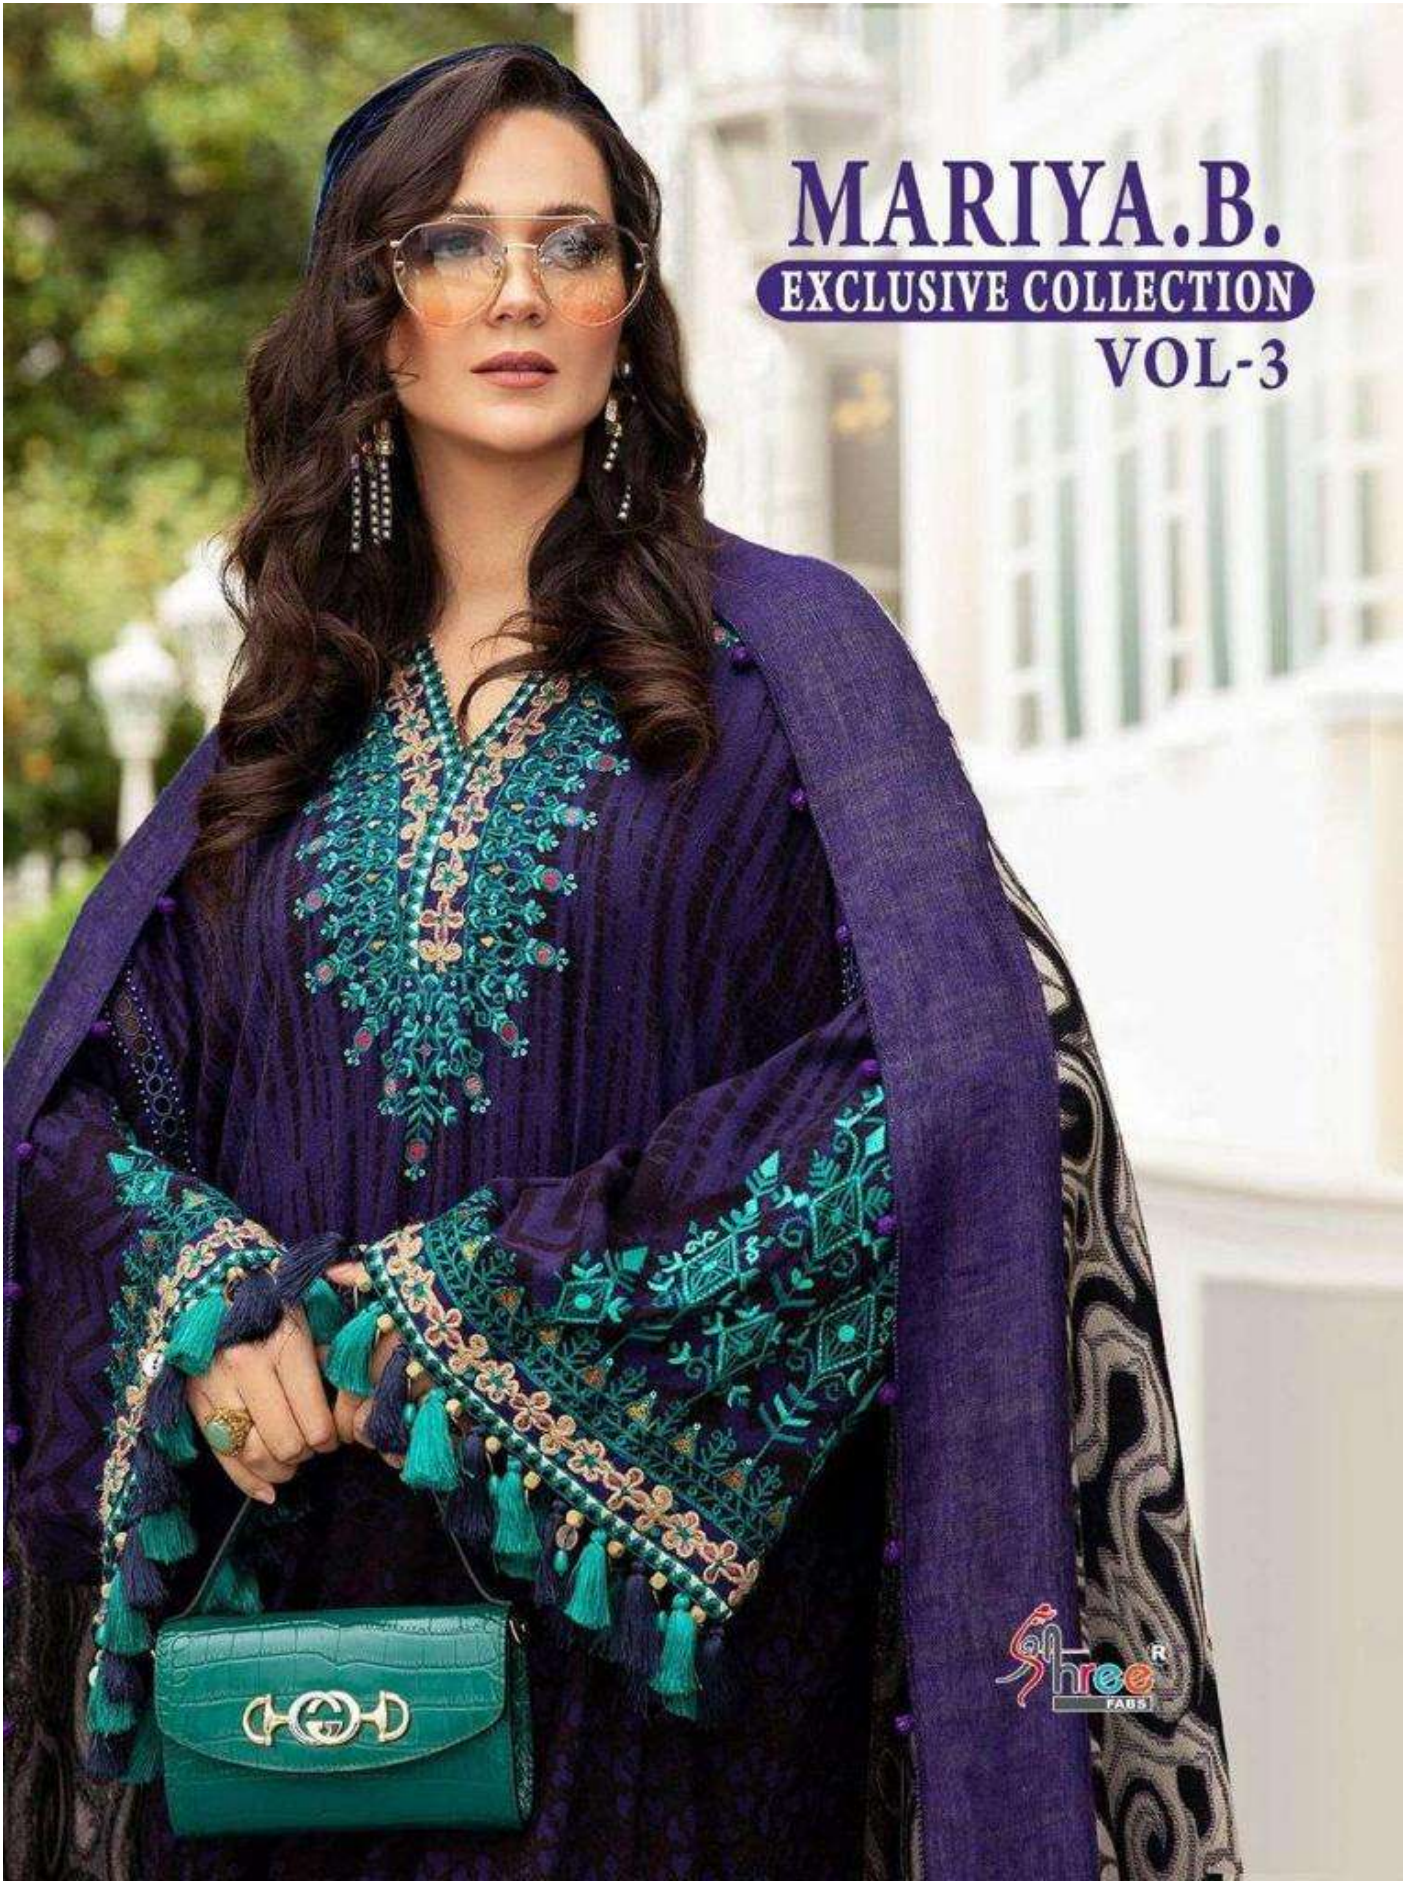

**MARIYA.B.**

**EXCLUSIVE COLLECTION**

**VOL-3**

Shree®

**MARIYA.B.**  
EXCLUSIVE COLLECTION  
VOL-3

1996

**MARIYA.B.**  
EXCLUSIVE COLLECTION  
VOL-3

A woman with dark hair styled up, wearing a red lace dress and a matching red shawl with intricate floral patterns. She is standing on a boat, with a body of water and buildings in the background. The image is framed by a decorative border.