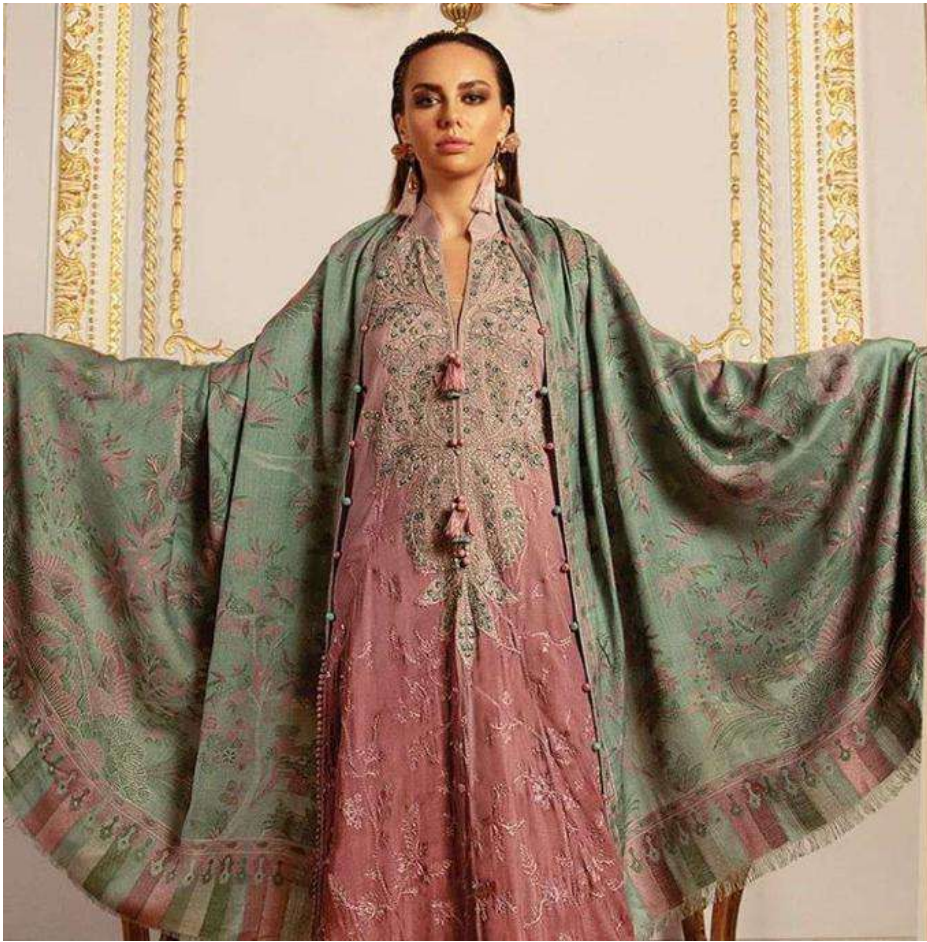

**MARIYA.B.**

**EXCLUSIVE COLLECTION**

**VOL-3**

Shree®

**MARIYA.B.**  
EXCLUSIVE COLLECTION  
VOL-3

1996

**MARIYA.B.**  
EXCLUSIVE COLLECTION  
VOL-3

A woman with dark hair styled up, wearing a red lace dress and a matching red shawl with intricate floral patterns. She is standing on a boat, with a body of water and buildings in the background. The image is framed by a decorative border.

Shree®

**MARIYA.B.**

**EXCLUSIVE COLLECTION**

**VOL-3**

2000

**MARIYA.B.**  
EXCLUSIVE COLLECTION  
VOL-3

**MARIYA.B.**

**EXCLUSIVE COLLECTION**