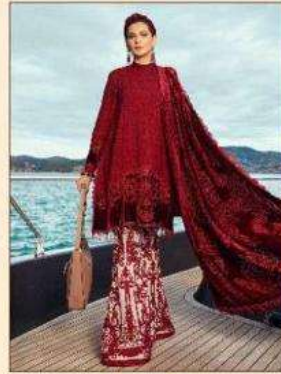

1998

Shree®
MARIYA.B.
EXCLUSIVE COLLECTION
VOL-3