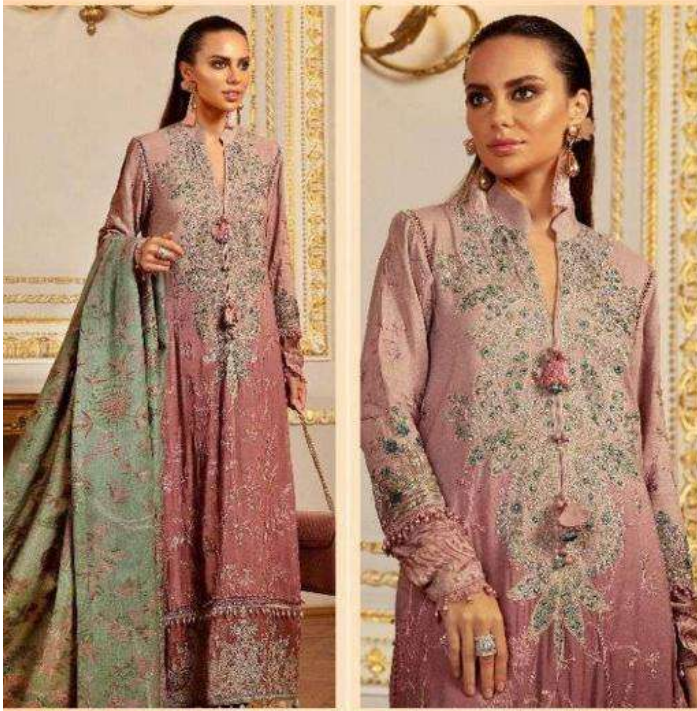

**MARIYA.B.**

**EXCLUSIVE COLLECTION**

**VOL-3**

Shree®

**MARIYA.B.**  
EXCLUSIVE COLLECTION  
VOL-3

1996

**MARIYA.B.**  
EXCLUSIVE COLLECTION  
VOL-3

A woman with dark hair styled up, wearing a red lace dress and a matching red shawl with intricate floral patterns. She is standing on a boat, with a body of water and buildings in the background. The image is framed by a decorative border.

Shree®

**MARIYA.B.**

**EXCLUSIVE COLLECTION**

**VOL-3**

2000

**MARIYA.B.**  
EXCLUSIVE COLLECTION  
VOL-3

**MARIYA.B.**

**EXCLUSIVE COLLECTION**