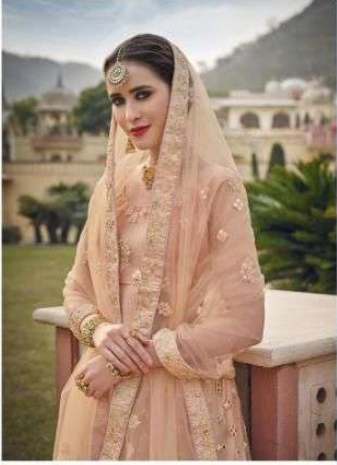

MRUDANGI

MOKSHA

VOGUEISH & LAVISH

The key is to contrast the elements so you don't end up over. Bring the feminine quotient.

MRUDANGI

MOKSHA

Culture and Modesty in the New Age of India is Ideal Design Where an Unmatched Grace, Elegance and Beautiful Heritage of Fashion

D.NO-1008

VOGUEISH & LAVISH

The key is to contrast two elements so you don't end up over doing the feminine quotient!

D.NO-1007

TRADITIONAL & FAB'LOUS

MRUDANGI
THE ART OF ETHNIC FASHION

D.NO-1006

THE ART OF ETHNIC FASHION IS THE ART OF THE ARTIST'S HAND. THE ART OF THE ARTIST'S HAND IS THE ART OF THE ARTIST'S HEART.

D.NO-1005

D.NO-1006

D.NO-1007

D.NO-1008

MRUDANGI
THE ART OF SILENT ELEGANCE

D. NO-1005

MRUDANGI
 THE ART OF STYLISH CLOTHING
MOKSHA

D.No.	Color	Blouse Fabric	Lehenga Fabric	Dupatta Fabric	Description	Work	Rate
1005	Blush	Net With Silk Satin Inner	Net With Silk Satin Inner With Can-can & canvas in Border	Net	Lehenga With Gotta Paper & Beautiful Embroidery Work, Blouse with Gotta Paper Design.	Embroidery with Gotta work & Diamond Work	2995/-
1006	Mint Green	Net With Silk Satin Inner	Net With Silk Satin Inner With Can-can & canvas in Border	Net	Lehenga With Gotta Paper & Beautiful Flower Embroidery Work Design, Blouse with Gotta Paper & flower embroidery Design	Embroidery with Gotta work & Diamond Work	2495/-
1007	Peach	Net With Silk Satin Inner	Net With Silk Satin Inner With Can-can & canvas in Border	Net	Lehenga With Real Mirror & Beautiful Embroidery Work, Blouse with Embroidery & Diamond Work.	Embroidery with Diamond Work & Real Mirror	2895/-
1008	Moore	Net With Silk Satin Inner	Net With Silk Satin Inner With Can-can & canvas in Border	Net	Lehenga With Beautiful Embroidery & Gotta Paper Work, Blouse with Gotta Paper Design.	Embroidery with Gotta work & Diamond Work	2995/-
Total-4 pcs						Total	11380/- (GST EXTRA)