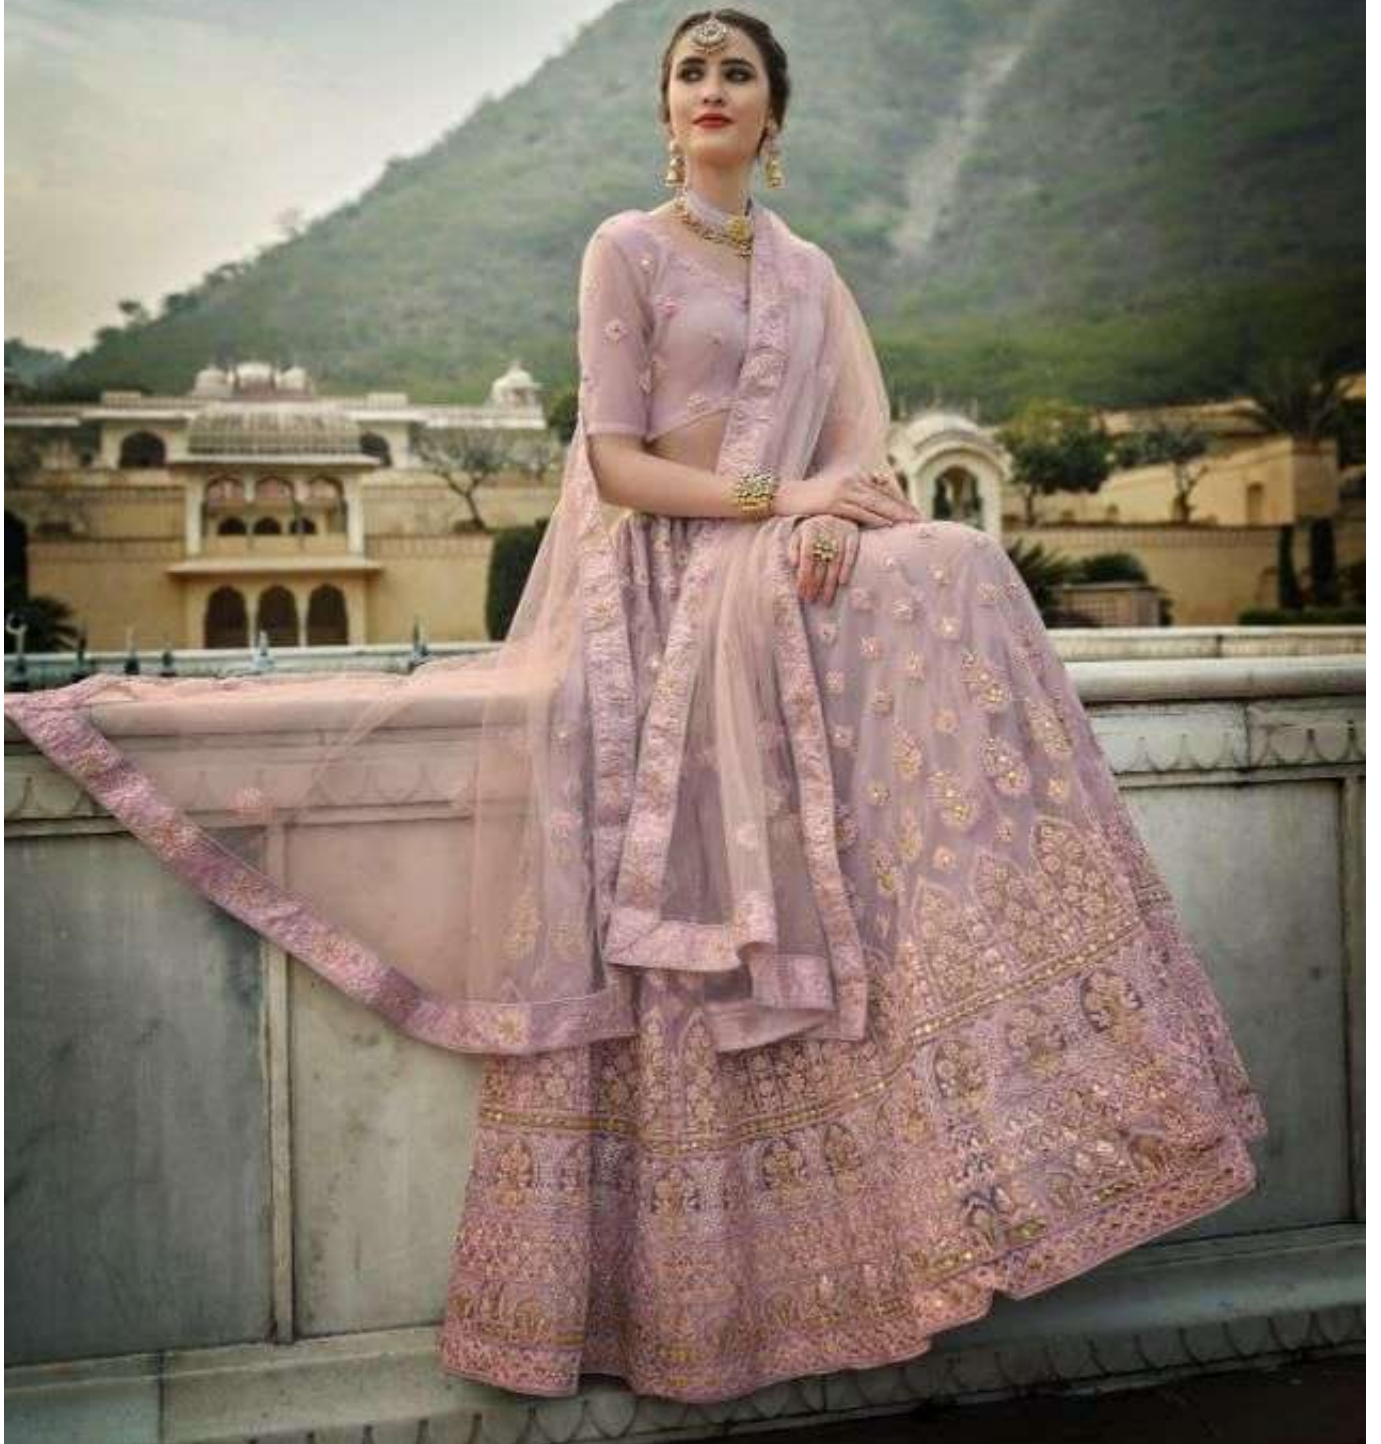

MRUDANGI

MOKSHA

VOGUEISH & LAVISH

The key is to contrast the elements so you don't end up over. Bring the feminine quotient.

MRUDANGI

MOKSHA

Culture and Modesty in the New Age of India is Ideal Design Where an Unmatched Grace, Elegance and Beautiful Heritage of Fashion

D.NO-1008

VOGUEISH & LAVISH

The key is to contrast two elements so you don't end up over doing the feminine quotient!

D.NO-1007

TRADITIONAL & FAB'LOUS

MRUDANGI
THE ART OF ETHNIC FASHION

D.NO-1006

THE ART OF ETHNIC FASHION IS THE ART OF THE ARTIST'S HAND. THE ART OF THE ARTIST'S HAND IS THE ART OF THE ARTIST'S HEART.

D.NO-1005

D.NO-1006

D.NO-1007

D.NO-1008

MRUDANGI
THE ART OF SILENT ELEGANCE

D. NO-1005

MRUDANGI
 THE ART OF STYLISH CLOTHING
MOKSHA

D.No.	Color	Blouse Fabric	Lehenga Fabric	Dupatta Fabric	Description	Work	Rate
1005	Blush	Net With Silk Satin Inner	Net With Silk Satin Inner With Can-can & canvas in Border	Net	Lehenga With Gotta Paper & Beautiful Embroidery Work, Blouse with Gotta Paper Design.	Embroidery with Gotta work & Diamond Work	2995/-
1006	Mint Green	Net With Silk Satin Inner	Net With Silk Satin Inner With Can-can & canvas in Border	Net	Lehenga With Gotta Paper & Beautiful Flower Embroidery Work Design, Blouse with Gotta Paper & flower embroidery Design	Embroidery with Gotta work & Diamond Work	2495/-
1007	Peach	Net With Silk Satin Inner	Net With Silk Satin Inner With Can-can & canvas in Border	Net	Lehenga With Real Mirror & Beautiful Embroidery Work, Blouse with Embroidery & Diamond Work.	Embroidery with Diamond Work & Real Mirror	2895/-
1008	Moore	Net With Silk Satin Inner	Net With Silk Satin Inner With Can-can & canvas in Border	Net	Lehenga With Beautiful Embroidery & Gotta Paper Work, Blouse with Gotta Paper Design.	Embroidery with Gotta work & Diamond Work	2995/-
Total-4 pcs						Total	11380/- (GST EXTRA)