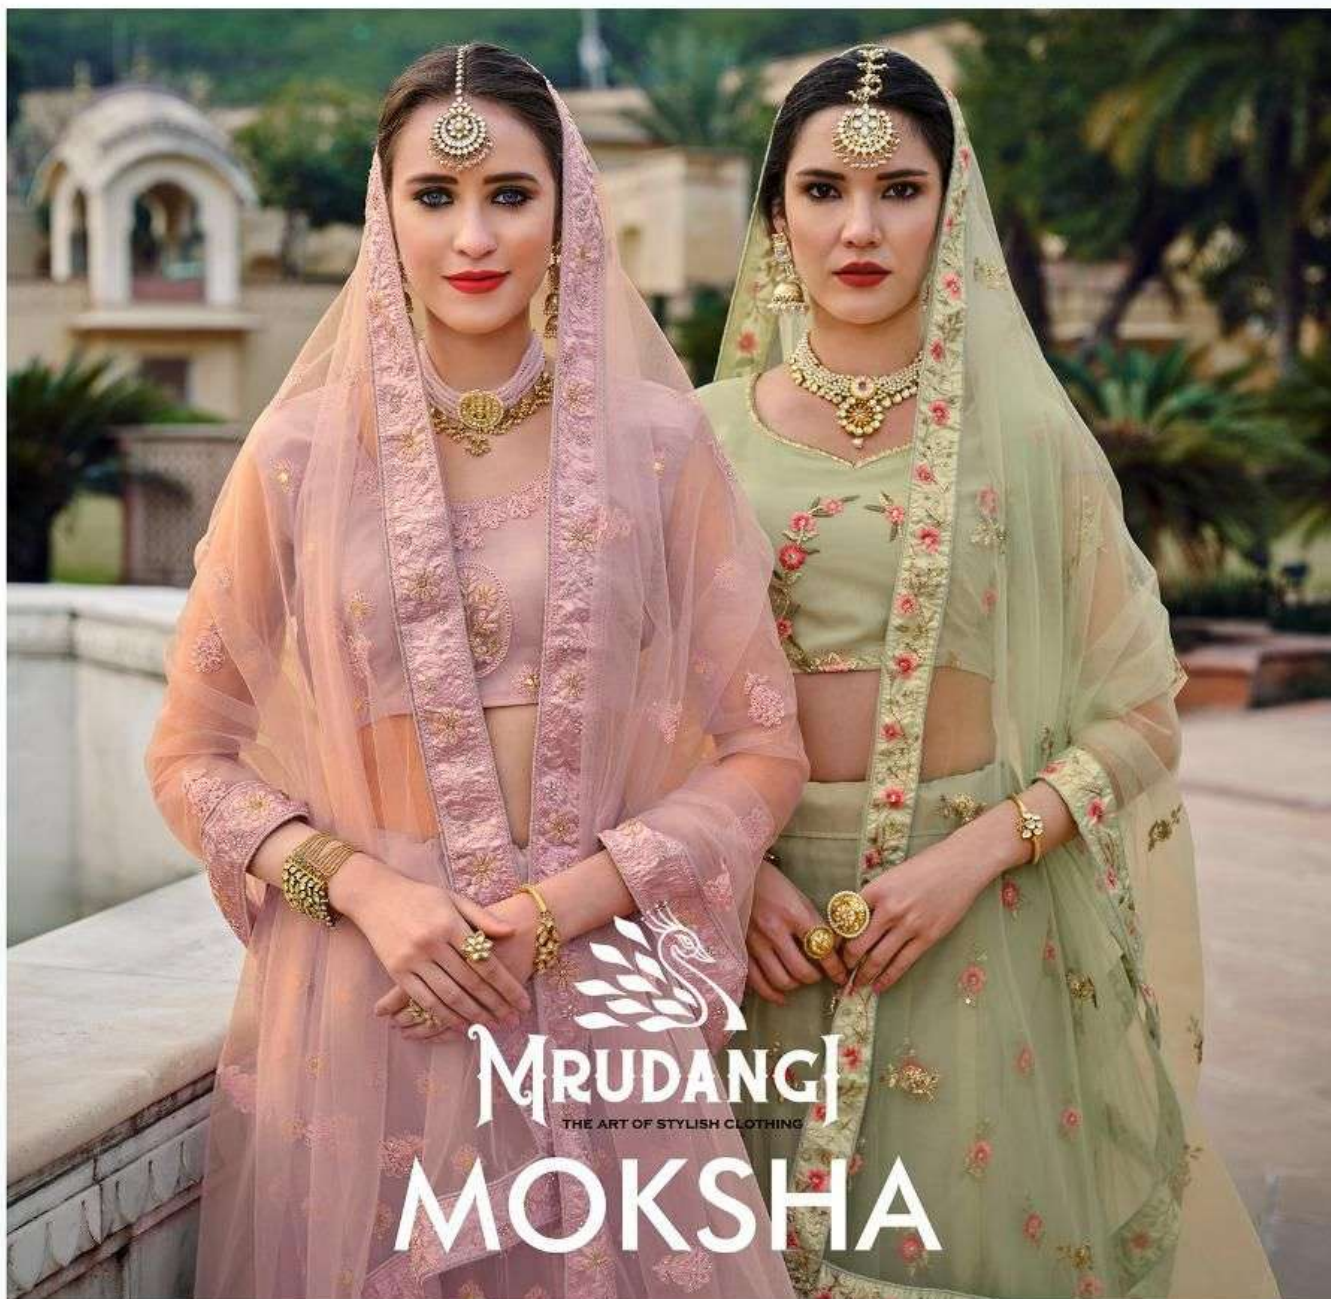

MRUDANGI

MOKSHA

VOGUEISH & LAVISH

The key is to contrast the elements so you don't end up over. Bring the feminine quotient.

MRUDANGI

MOKSHA

Culture and Modesty in the New Age of India is Ideal Design Where an Unmatched Grace, Elegance and Beautiful Heritage of Fashion

D.NO-1008

VOGUEISH & LAVISH

The key is to contrast two elements so you don't end up over doing the feminine quotient!

D.NO-1007

TRADITIONAL & FAB'LOUS

MRUDANGI
THE ART OF ETHNIC FASHION

D.NO-1006

THE ART OF ETHNIC FASHION IS THE ART OF THE ARTIST'S HAND. THE ART OF THE ARTIST'S HAND IS THE ART OF THE ARTIST'S HEART.

D.NO-1005

D.NO-1006

D.NO-1007

D.NO-1008

MRUDANGI
THE ART OF SILENT ELEGANCE

D. NO-1005

MRUDANGI
 THE ART OF STYLISH CLOTHING
MOKSHA

D.No.	Color	Blouse Fabric	Lehenga Fabric	Dupatta Fabric	Description	Work	Rate
1005	Blush	Net With Silk Satin Inner	Net With Silk Satin Inner With Can-can & canvas in Border	Net	Lehenga With Gotta Paper & Beautiful Embroidery Work, Blouse with Gotta Paper Design.	Embroidery with Gotta work & Diamond Work	2995/-
1006	Mint Green	Net With Silk Satin Inner	Net With Silk Satin Inner With Can-can & canvas in Border	Net	Lehenga With Gotta Paper & Beautiful Flower Embroidery Work Design, Blouse with Gotta Paper & flower embroidery Design	Embroidery with Gotta work & Diamond Work	2495/-
1007	Peach	Net With Silk Satin Inner	Net With Silk Satin Inner With Can-can & canvas in Border	Net	Lehenga With Real Mirror & Beautiful Embroidery Work, Blouse with Embroidery & Diamond Work.	Embroidery with Diamond Work & Real Mirror	2895/-
1008	Moore	Net With Silk Satin Inner	Net With Silk Satin Inner With Can-can & canvas in Border	Net	Lehenga With Beautiful Embroidery & Gotta Paper Work, Blouse with Gotta Paper Design.	Embroidery with Gotta work & Diamond Work	2995/-
Total-4 pcs						Total	11380/- (GST EXTRA)