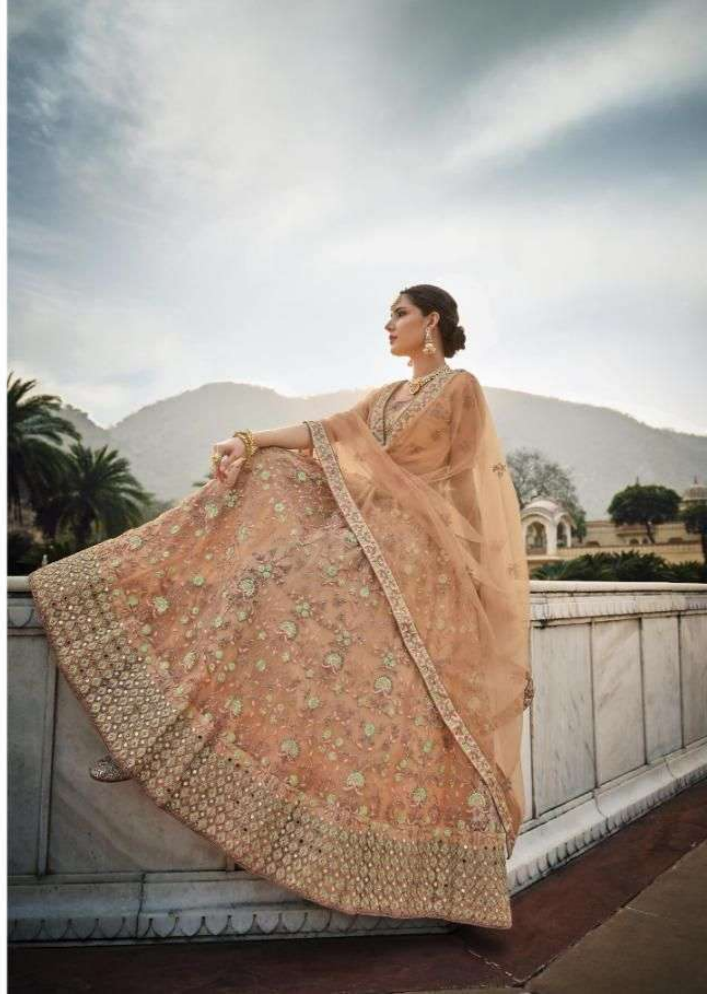

VOGUEISH & LAVISH

D.NO-1007