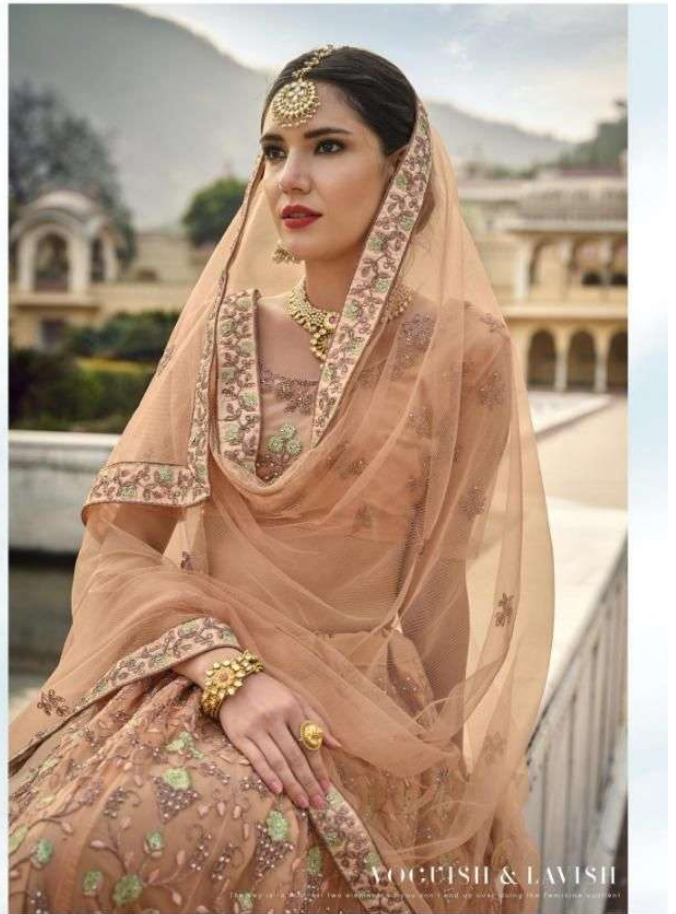

MRUDANGI

MOKSHA

VOGUEISH & LAVISH

The key is to contrast the elements so you don't end up over. Bring the feminine quotient.

MRUDANGI

MOKSHA

Culture and Modesty in the New Age of India is Ideal Design Where an Unmatched Grace, Elegance and Beautiful Heritage of Fashion

D.NO-1008

VOGUEISH & LAVISH

The key is to contrast two elements so you don't end up over doing the feminine quotient!

D.NO-1007

TRADITIONAL & FAB'LOUS

MRUDANGI
THE ART OF ETHNIC FASHION

D.NO-1006

THE ART OF ETHNIC FASHION IS THE ART OF THE ARTIST'S HAND. THE ART OF THE ARTIST'S HAND IS THE ART OF THE ARTIST'S HEART.

D.NO-1005

D.NO-1006

D.NO-1007

D.NO-1008

MRUDANGI
THE ART OF SILENT ELEGANCE

D. NO-1005

MRUDANGI
 THE ART OF STYLISH CLOTHING
MOKSHA

D.No.	Color	Blouse Fabric	Lehenga Fabric	Dupatta Fabric	Description	Work	Rate
1005	Blush	Net With Silk Satin Inner	Net With Silk Satin Inner With Can-can & canvas in Border	Net	Lehenga With Gotta Paper & Beautiful Embroidery Work, Blouse with Gotta Paper Design.	Embroidery with Gotta work & Diamond Work	2995/-
1006	Mint Green	Net With Silk Satin Inner	Net With Silk Satin Inner With Can-can & canvas in Border	Net	Lehenga With Gotta Paper & Beautiful Flower Embroidery Work Design, Blouse with Gotta Paper & flower embroidery Design	Embroidery with Gotta work & Diamond Work	2495/-
1007	Peach	Net With Silk Satin Inner	Net With Silk Satin Inner With Can-can & canvas in Border	Net	Lehenga With Real Mirror & Beautiful Embroidery Work, Blouse with Embroidery & Diamond Work.	Embroidery with Diamond Work & Real Mirror	2895/-
1008	Moore	Net With Silk Satin Inner	Net With Silk Satin Inner With Can-can & canvas in Border	Net	Lehenga With Beautiful Embroidery & Gotta Paper Work, Blouse with Gotta Paper Design.	Embroidery with Gotta work & Diamond Work	2995/-
Total-4 pcs						Total	11380/- (GST EXTRA)