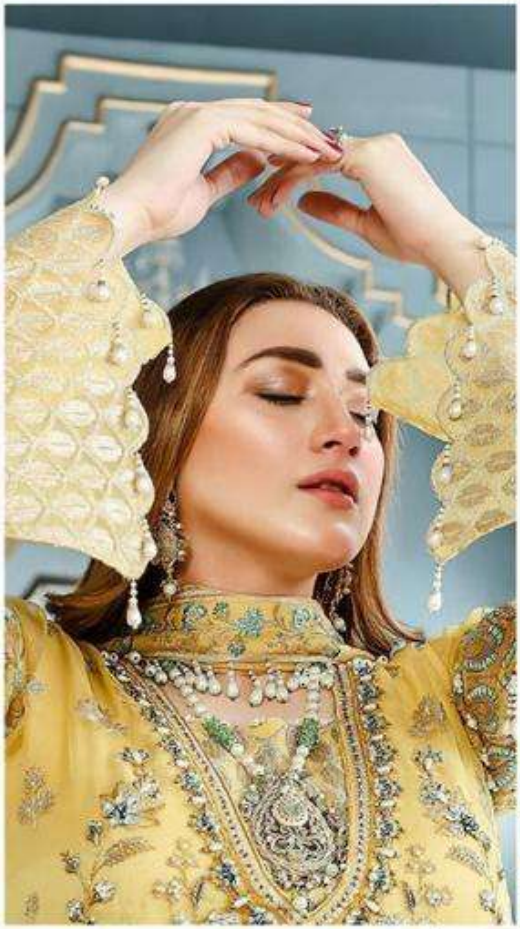

**AL KHUSHBU**

ALK D.NO.2016

**TOP**

Faux Georgette  
with Embroidery

**BOTTOM-INNER**

Dull santoon

**DUPATTA**

Nazmin  
with Embroidery

**AL KHUSHBU**  
ALK D.NO.2016

**TOP**  
Face Georgette  
with Embroidery

**BOTTOM-INNER**  
Cuff Georgette

**DUPATTA**  
Narmak  
with Embroidery