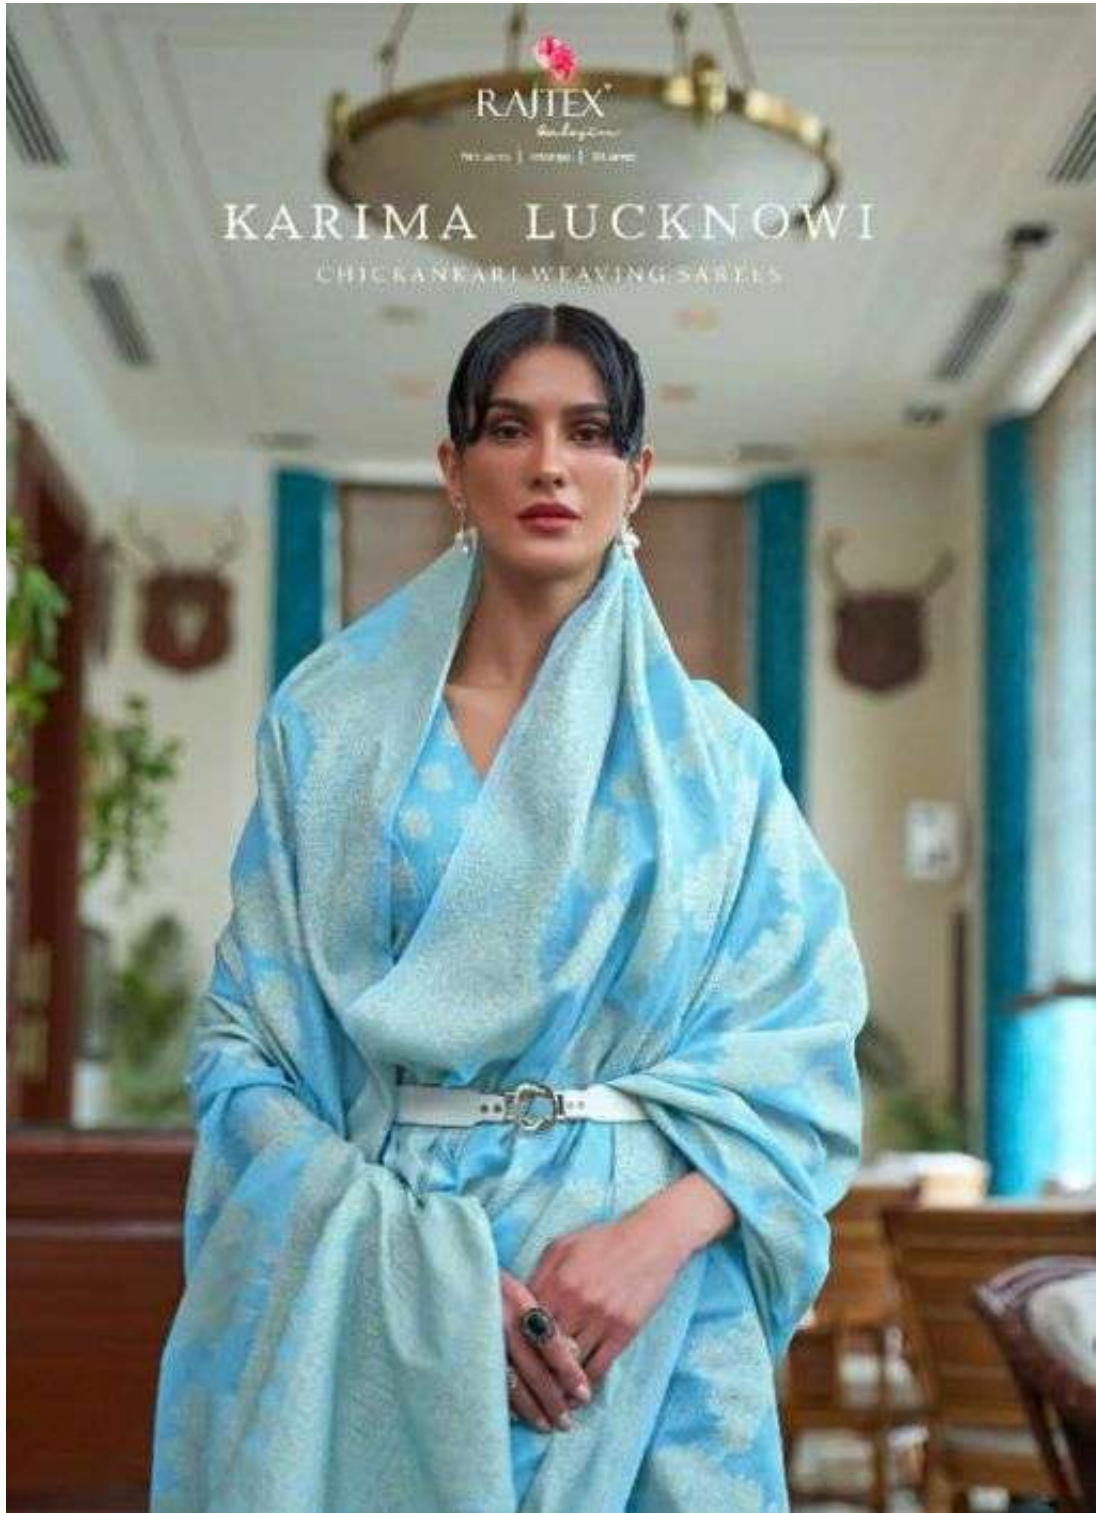

# KARIMA LUCKNOWI

CHICKANKARI WEAVING SAREES

RAJTEX

*Indigo*

195.000 | 100000 | 10.000