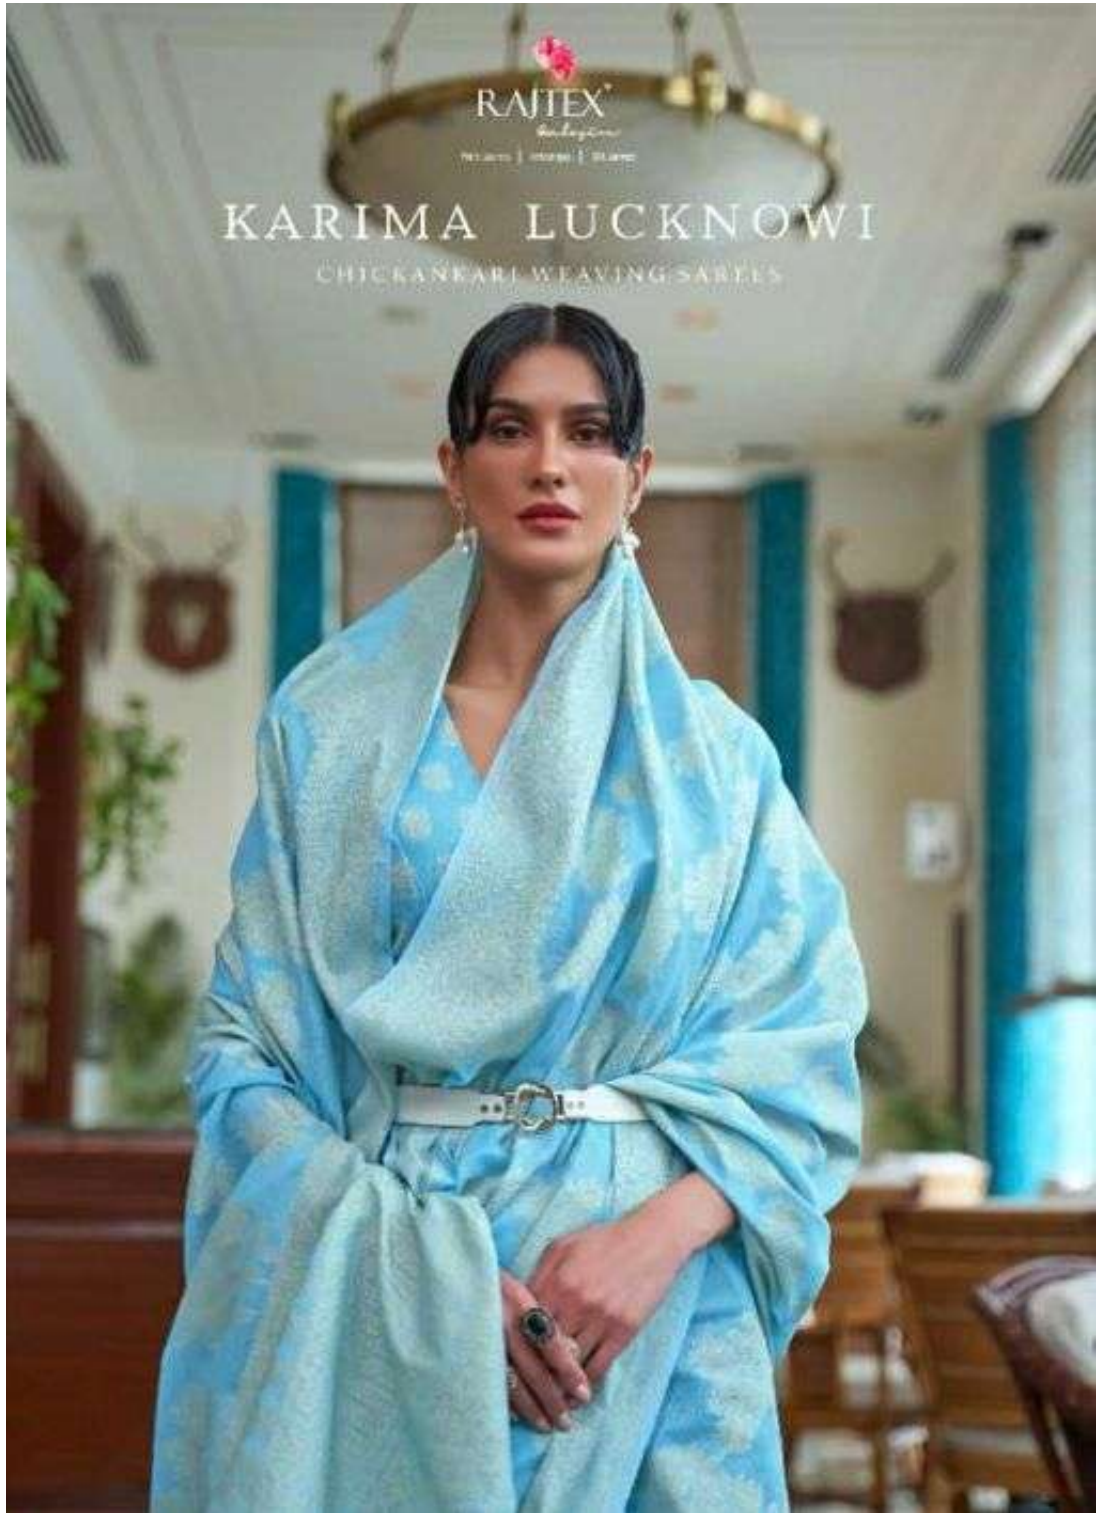

RAJTEX

Indigo

195.000 | 100000 | 10.000

KARIMA LUCKNOWI

CHICKANKARI WEAVING SAREES