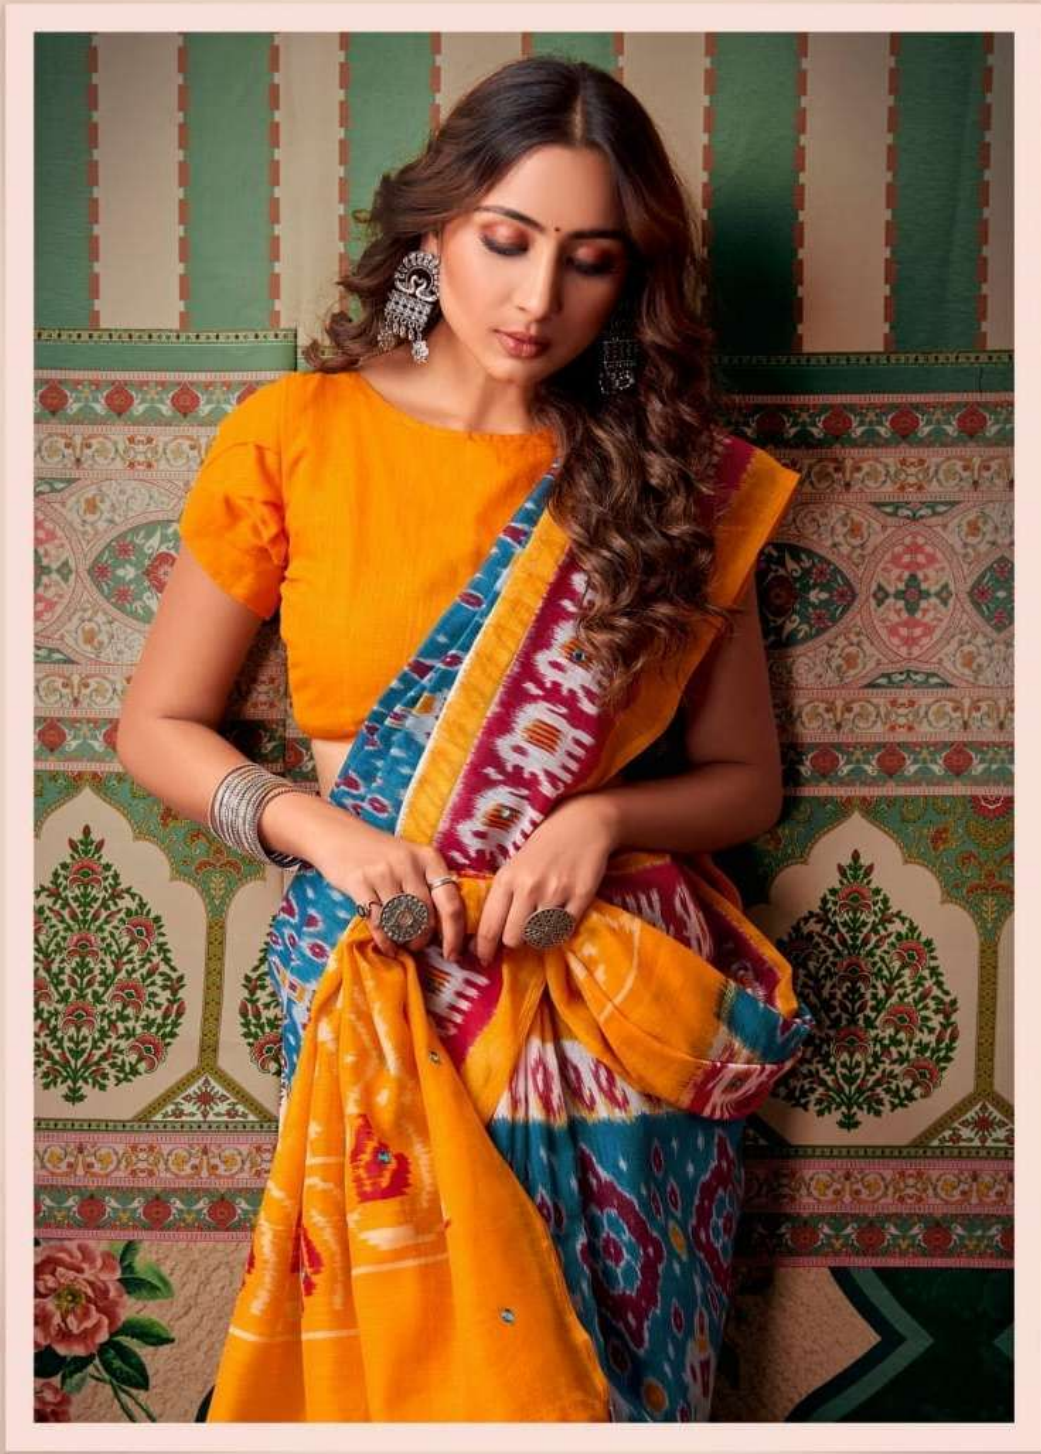

ग्रेटफुल
GREATERFUL

ग्रेटफुल
GREATERFUL

84001

INDIAN CULTURAL

A SAREE HAS THE POWER TO CONVERT A GIRL NEXT DOOR INTO AN ARTIST'S MUSE!

SANSARA

INDIAN CULTURAL

A SAREE HAS THE POWER TO CONVERT A GIRL NEXT DOOR INTO AN ARTIST'S MUSE!

SANSKARAN

84003

FASHION TRENDS

THE SAREE HAS DRAPED MANY WOMEN: GODDESS DURGA WHO DEFEATED THE DEMONS,
RANI LAKSHMIBAI WHO LED AN ARMY IN A WAR,
A SAREE MAKES ME FEEL SO GRACEFUL YET SO POWERFUL.

84004

84005