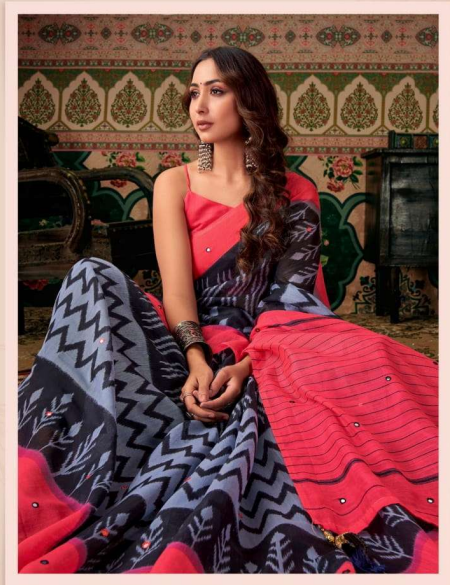

ग्रेटफुल
GREATERFUL

ग्रेटफुल
GREATERFUL

84001

INDIAN CULTURAL

A SAREE HAS THE POWER TO CONVERT A GIRL NEXT DOOR INTO AN ARTIST'S MUSE!

SANSARA

INDIAN CULTURAL

A SAREE HAS THE POWER TO CONVERT A GIRL NEXT DOOR INTO AN ARTIST'S MUSE!

SANSKARAN

84003

FASHION TRENDS

THE SAREE HAS DRAPED MANY WOMEN: GODDESS DURGA WHO DEFEATED THE DEMONS,
RANI LAKSHMIBAI WHO LED AN ARMY IN A WAR,
A SAREE MAKES ME FEEL SO GRACEFUL YET SO POWERFUL.

84004

84005

CLASSIC APPEAL

SHE MAY WEAR JEANS OR DRESSES EVERYDAY, BUT IN A SAREE,
AN INDIAN GIRL ALWAYS FEELS RIGHT AT HOME!

SANSHAD

INDIAN CULTURAL

A SAREE HAS THE POWER TO CONVERT A GIRL NEXT DOOR INTO AN ARTIST'S MUSE!