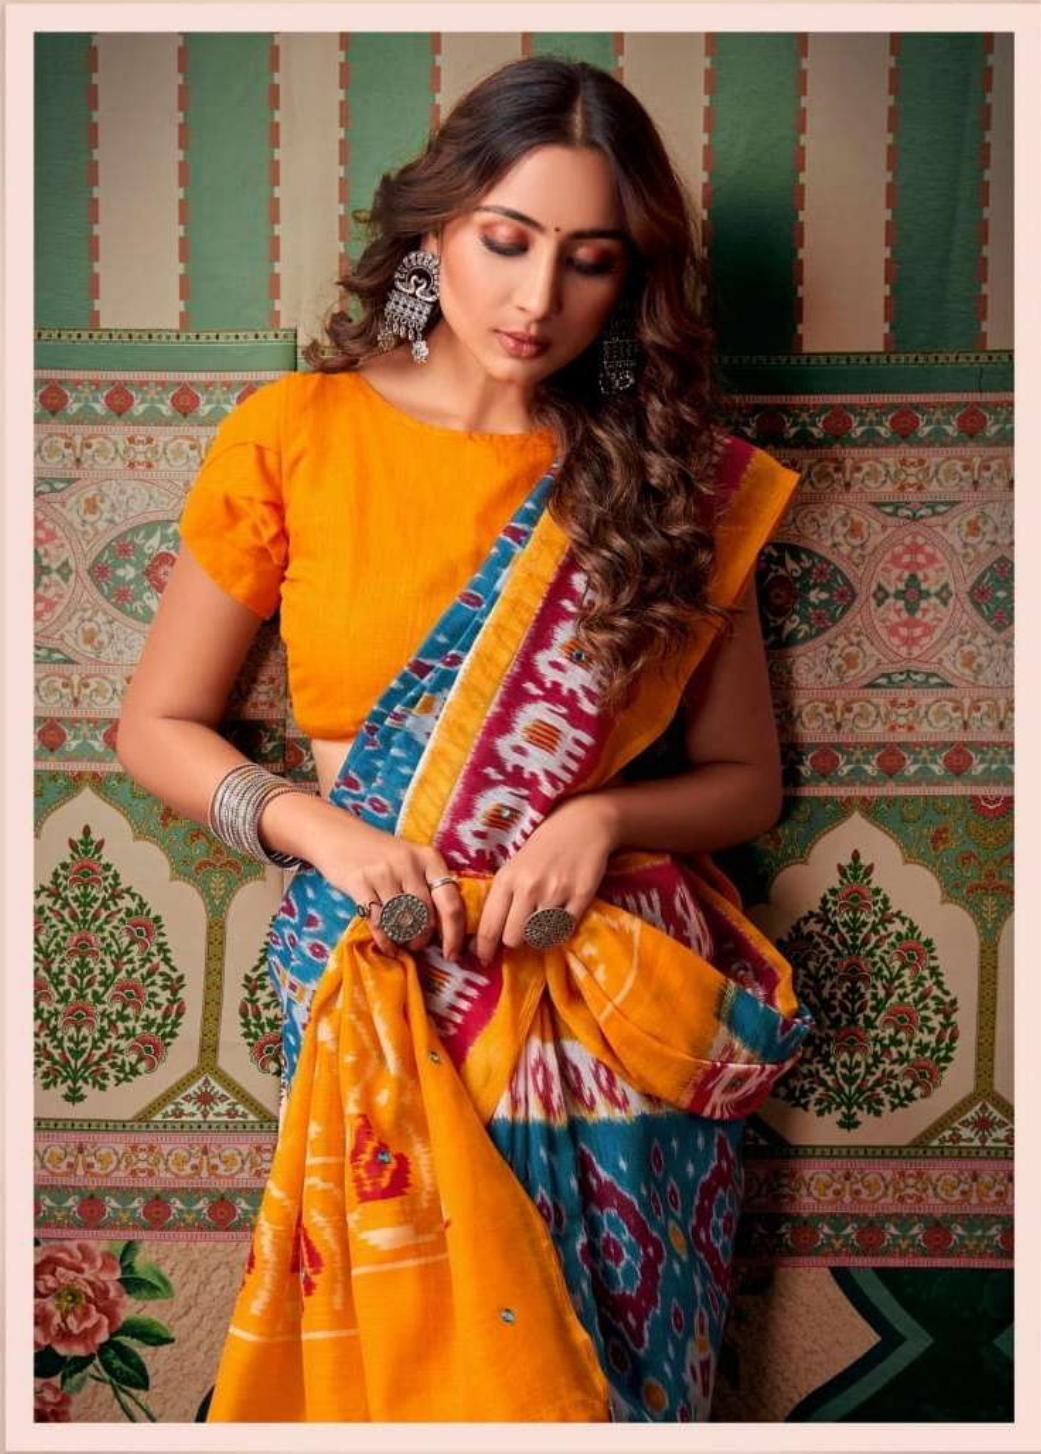

ग्रेटफुल  
**GREATERFUL**

ग्रेटफुल  
**GREATERFUL**

84001

INDIAN CULTURAL

A SAREE HAS THE POWER TO CONVERT A GIRL NEXT DOOR INTO AN ARTIST'S MUSE!

SANSARA

INDIAN CULTURAL

A SAREE HAS THE POWER TO CONVERT A GIRL NEXT DOOR INTO AN ARTIST'S MUSE!

SANSKARAN

84003

FASHION TRENDS

THE SAREE HAS DRAPED MANY WOMEN: GODDESS DURGA WHO DEFEATED THE DEMONS,  
RANI LAKSHMIBAI WHO LED AN ARMY IN A WAR,  
A SAREE MAKES ME FEEL SO GRACEFUL YET SO POWERFUL.

84004

84006

84007

CREATIVE FASHION

A SAREE COVERS THE RIGHT AMOUNT AND EXPOSES THE RIGHT AMOUNT.  
IT'S SUCH A TEASE!

INDIAN CULTURAL

A SAREE HAS THE POWER TO CONVERT A GIRL NEXT DOOR INTO AN ARTIST'S MUSE!

SANSKAR  
BY ANITA DOLY