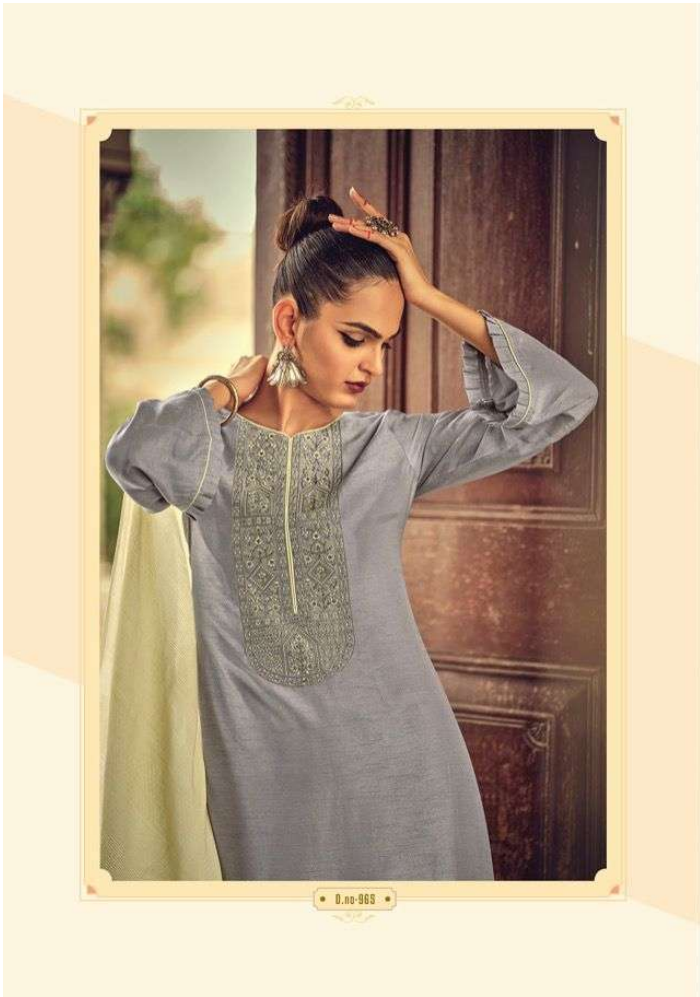

IBIZA™
"A lifestyle to follow"

Elite

 **IBIZA**
"A lifestyle to follow"

• 0.no-968 •

• D.no-965 •

• D.no-966 •

• D.no-967 •

• D.no-968 •

PURE JAM SILK WITH WEAVING PATTERN WITH
DELICATE EMBROIDERY

BOTTOM

PURE COTTON

DUPATTA

PURE MODAL WOVEN JACQUARD

IBIZA
"A lifestyle to follow"

• D.no 967 •

IBIZA™
"A lifestyle to follow"