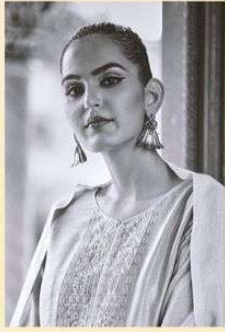

PURE JAM SILK WITH WEAVING PATTERN WITH
DELICATE EMBROIDERY

BOTTOM

PURE COTTON

DUPATTA

PURE MODAL WOVEN JACQUARD

IBIZA
"A lifestyle to follow"

• D.no 967 •

IBIZA™
"A lifestyle to follow"