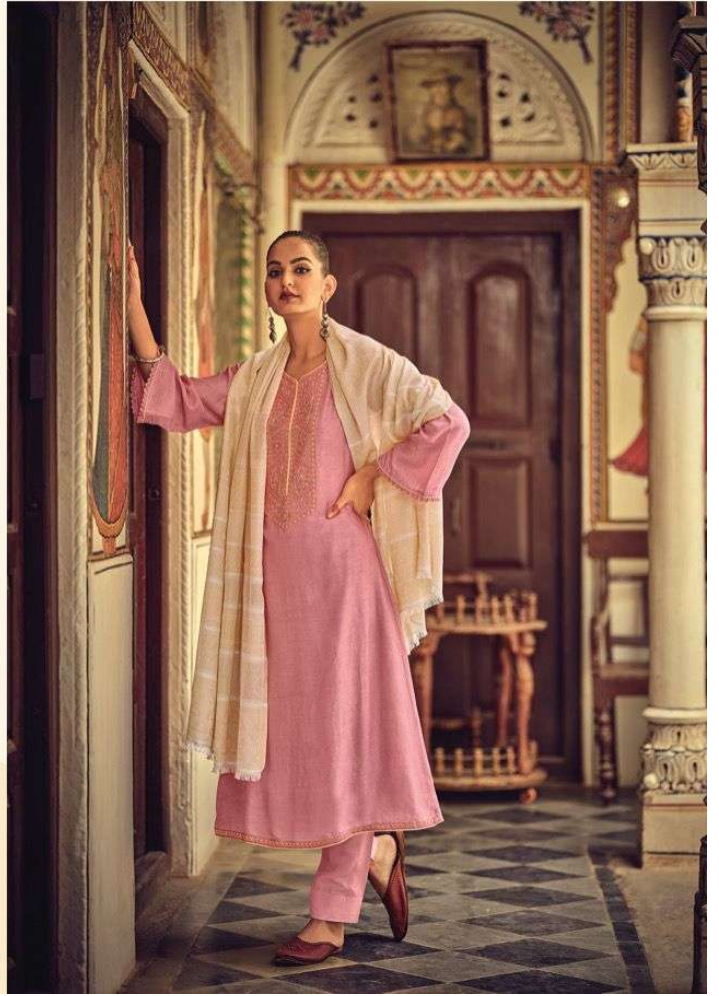

PURE JAM SILK WITH WEAVING PATTERN WITH
DELICATE EMBROIDERY

BOTTOM

PURE COTTON

DUPATTA

PURE MODAL WOVEN JACQUARD

IBIZA
"A lifestyle to follow"

• D.no 967 •

IBIZA™
"A lifestyle to follow"