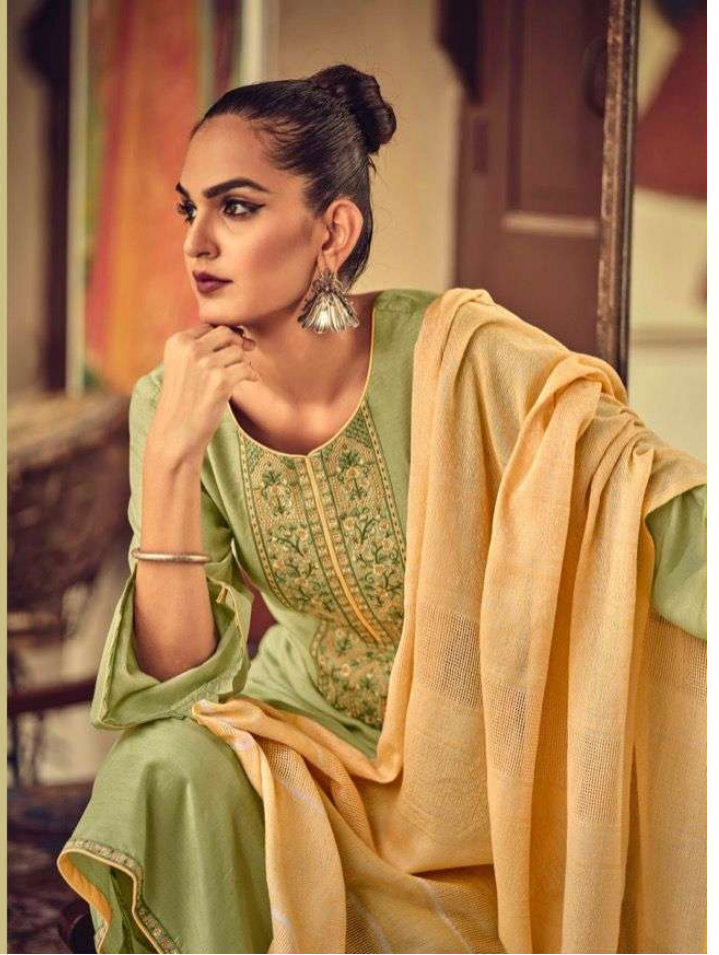

IBIZA™
"A lifestyle to follow"

Elite

 **IBIZA**
"A lifestyle to follow"

• 0.no-968 •

• D.no-965 •

• D.no-966 •

• D.no-967 •

• D.no-968 •

PURE JAM SILK WITH WEAVING PATTERN WITH
DELICATE EMBROIDERY

BOTTOM

PURE COTTON

DUPATTA

PURE MODAL WOVEN JACQUARD

IBIZA
"A lifestyle to follow"

• D.no 967 •

IBIZA™
"A lifestyle to follow"