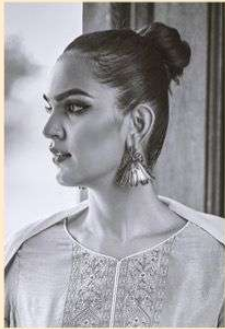

PURE JAM SILK WITH WEAVING PATTERN WITH
DELICATE EMBROIDERY

BOTTOM

PURE COTTON

DUPATTA

PURE MODAL WOVEN JACQUARD

IBIZA
"A lifestyle to follow"

• D.no 967 •

IBIZA™
"A lifestyle to follow"