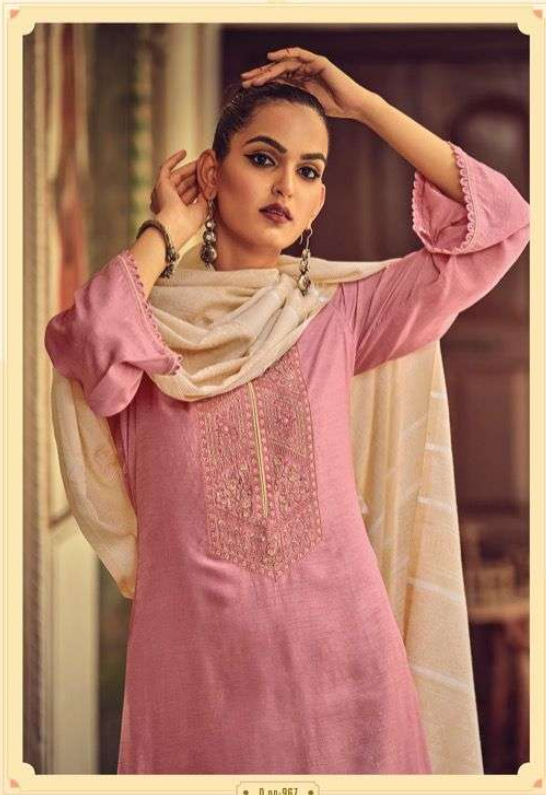

PURE JAM SILK WITH WEAVING PATTERN WITH
DELICATE EMBROIDERY

BOTTOM

PURE COTTON

DUPATTA

PURE MODAL WOVEN JACQUARD

IBIZA
"A lifestyle to follow"

• D.no 967 •

IBIZA™
"A lifestyle to follow"