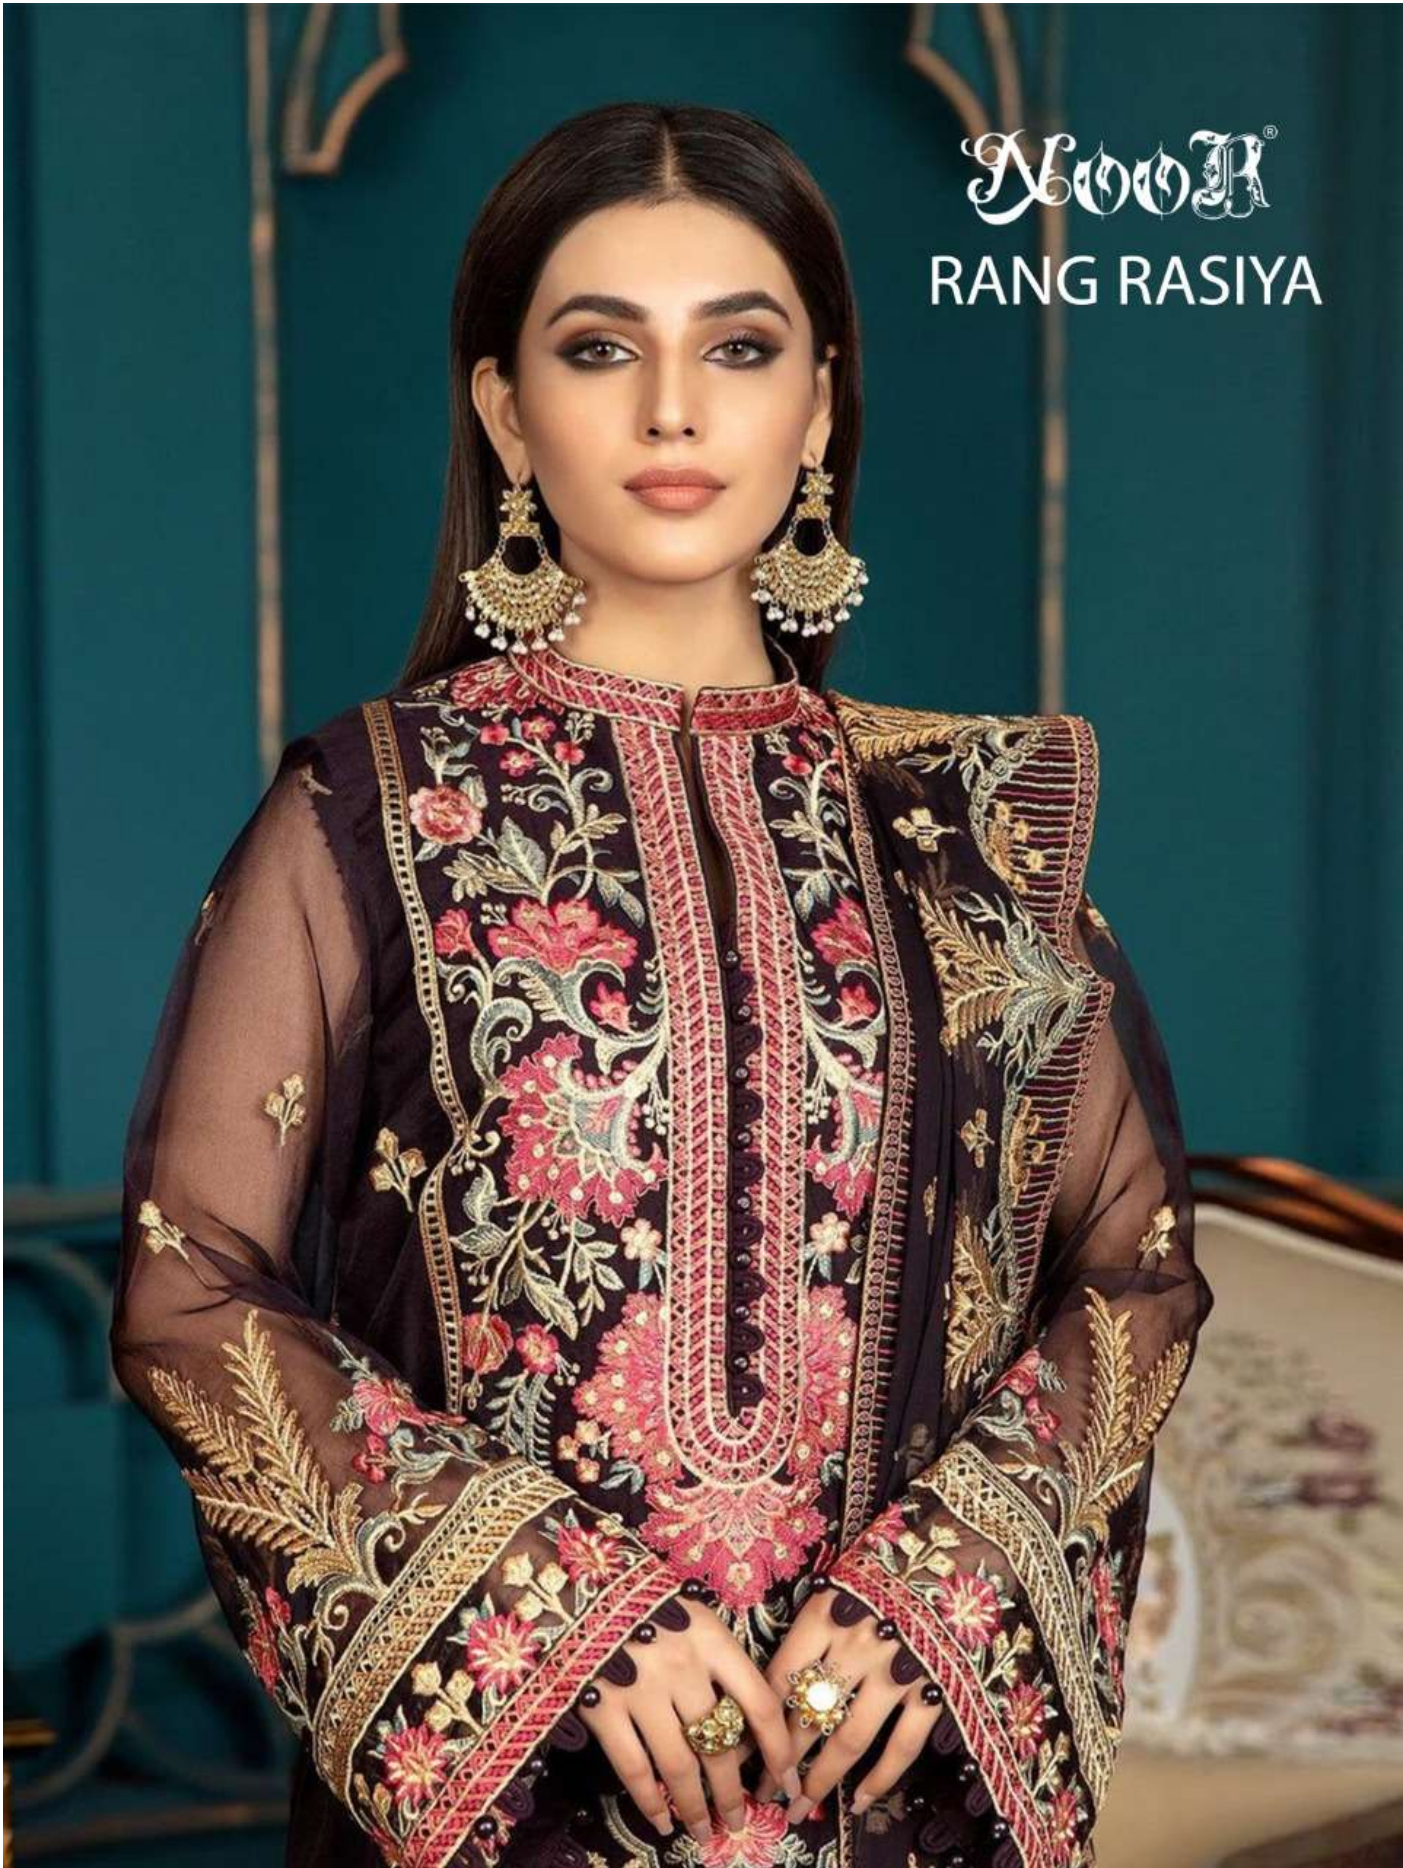

NOOR®

RANG RASIYA