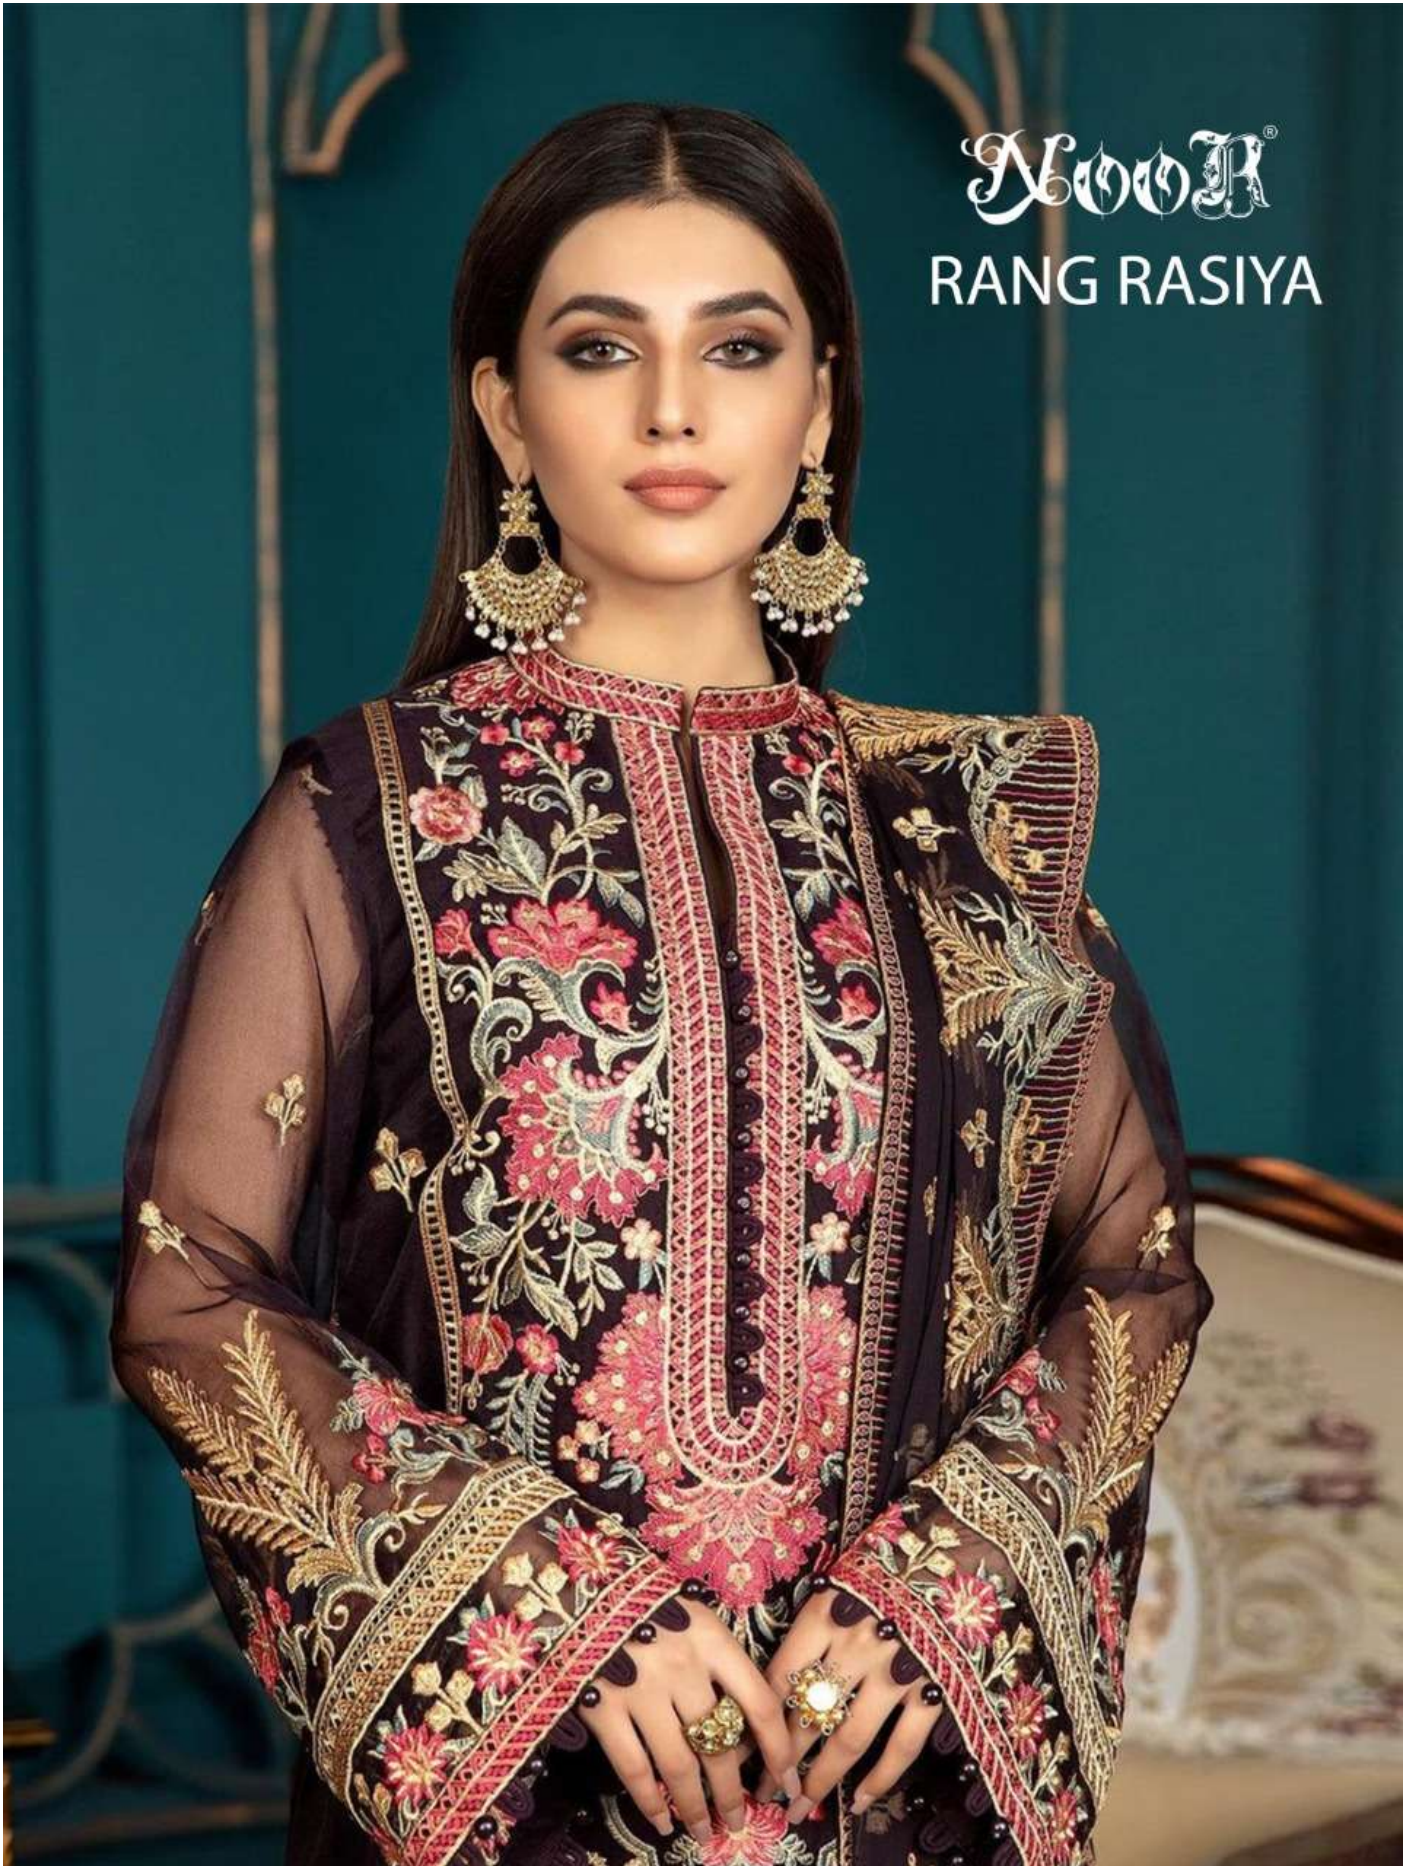

NOOR®

RANG RASIYA