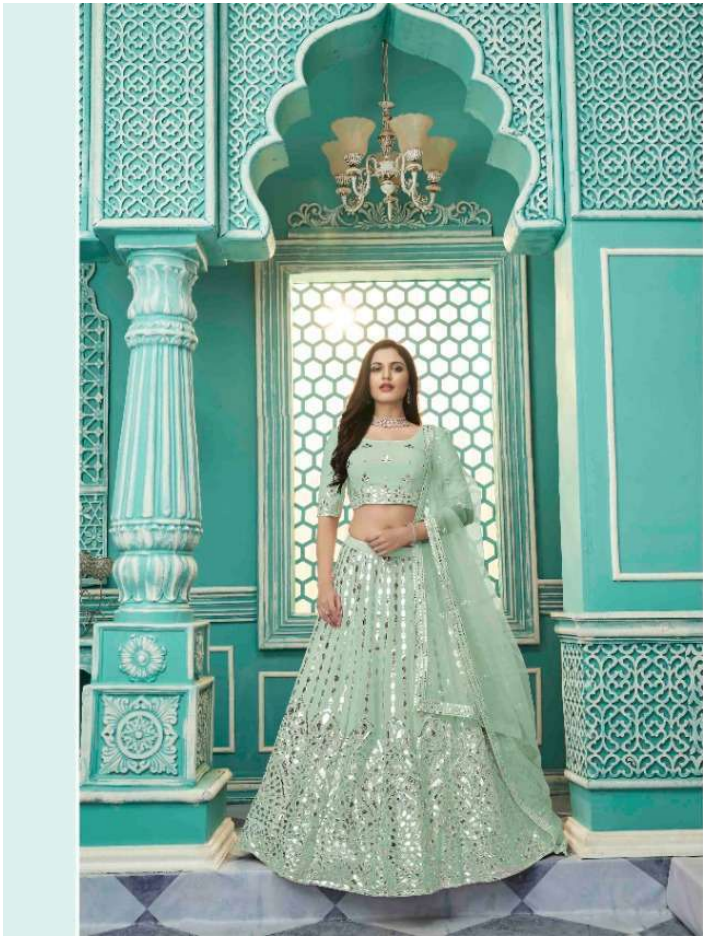

❧ bhkala

Regain a subtle understated elegance as your signature style

1904