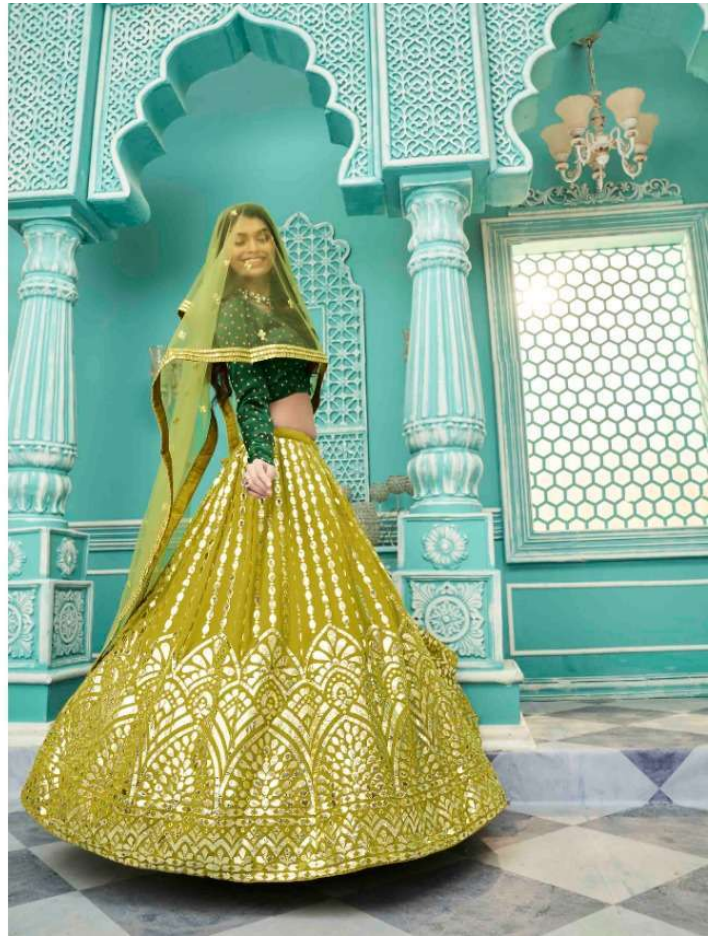

शुभकला

1905

Refine a subtle understated elegance as your signature style