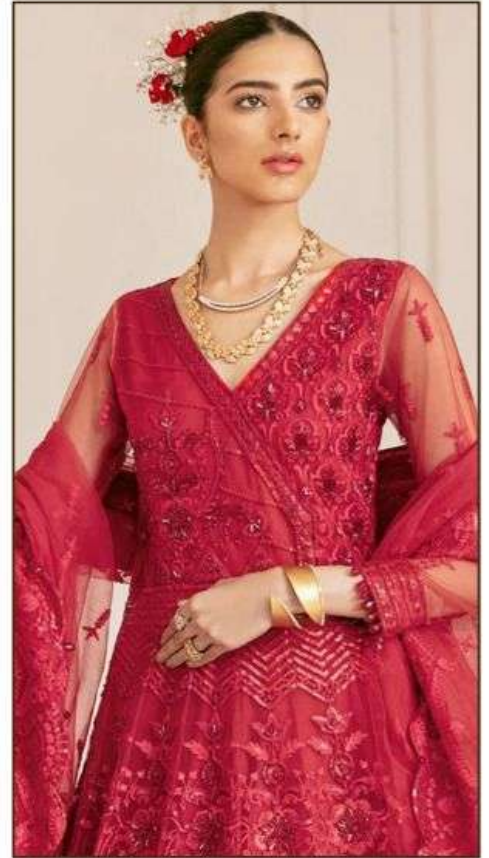

MERIUMTM
The Premium Creation

EKART

1020

TOP:- Heavy Net

INNER:- Heavy Satin

DUPATTA:- Heavy Net

MERIUMTM
The Premium Creation

EKART

1020

TOP:- Heavy Net

INNER:- Heavy Satin

DUPATTA:- Heavy Net

MERIUMTM
The Premium Creation

EKART

1021

TOP:- Heavy Net

INNER:- Heavy Satin

DUPATTA:- Heavy Net

MEERBAG
EKART
10211
100% Polyester
Sleeveless
Length: 105cm
Weight: 1.5kg