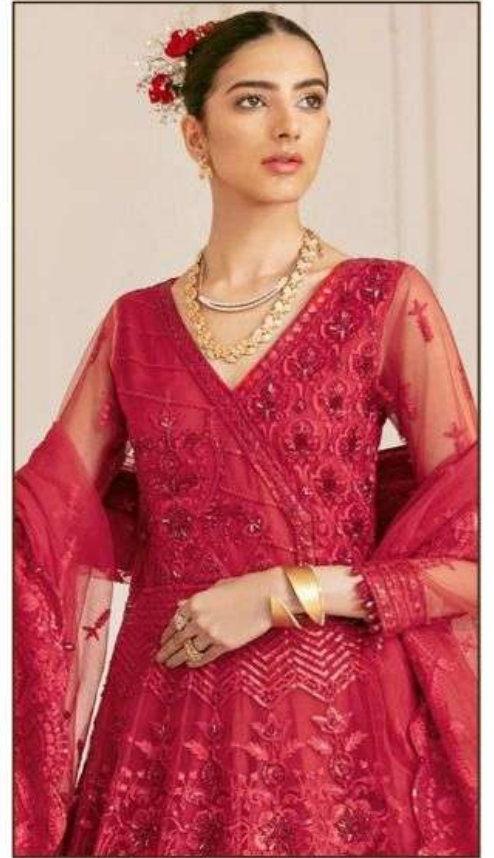

MERIUMTM
The Premium Creation

EKART

1020

TOP:- Heavy Net

INNER:- Heavy Satin

DUPATTA:- Heavy Net

MERIUMTM
The Premium Creation

EKART

1020

TOP:- Heavy Net

INNER:- Heavy Satin

DUPATTA:- Heavy Net

MERIUMTM
The Premium Creation

EKART

1021

TOP:- Heavy Net

INNER:- Heavy Satin

DUPATTA:- Heavy Net