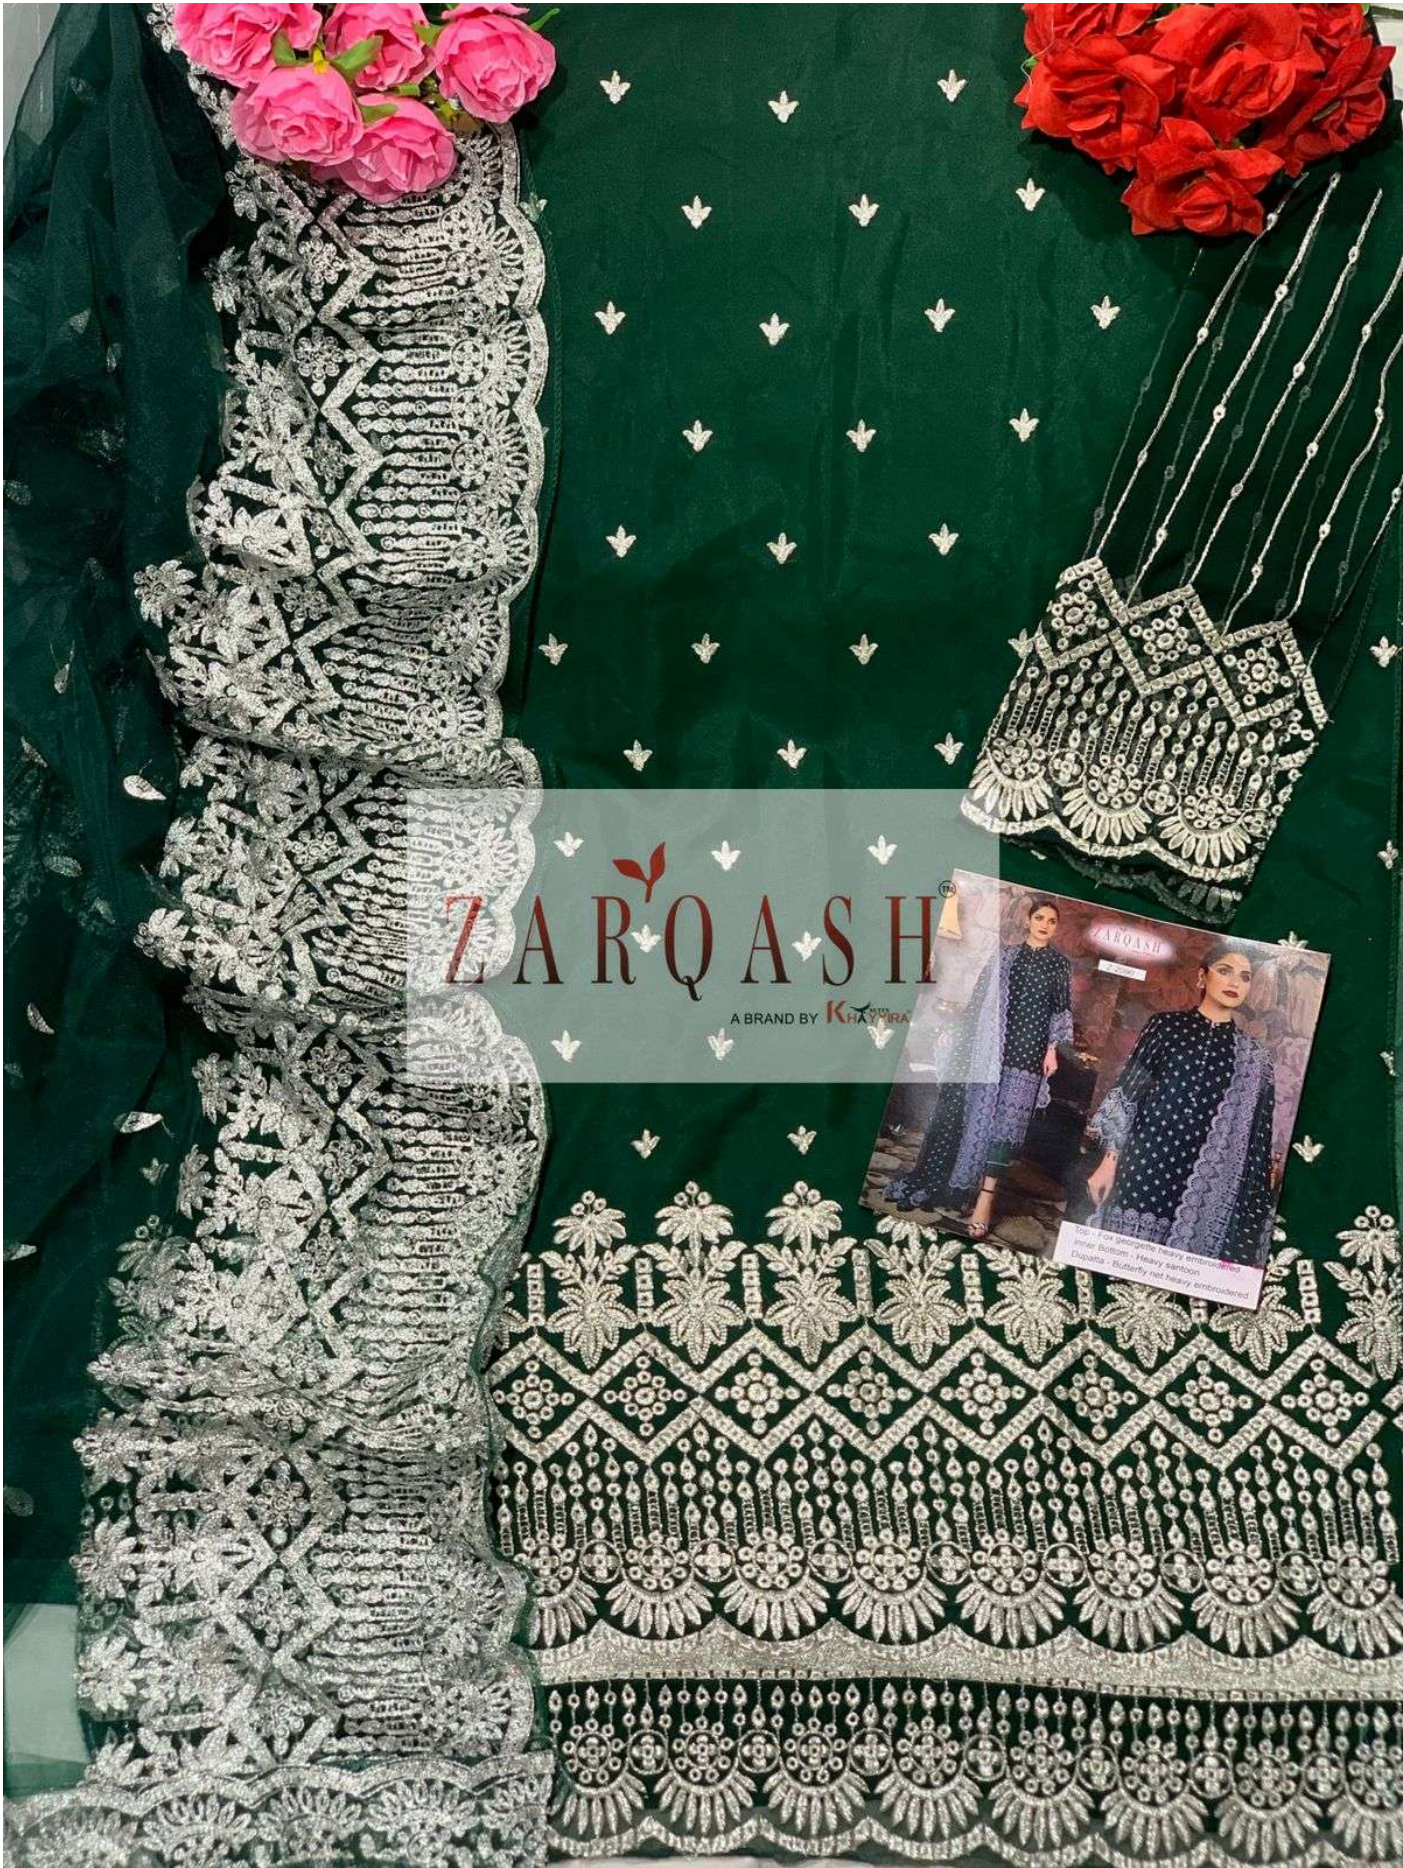

ZARQASH

A BRAND BY KHAYMRA