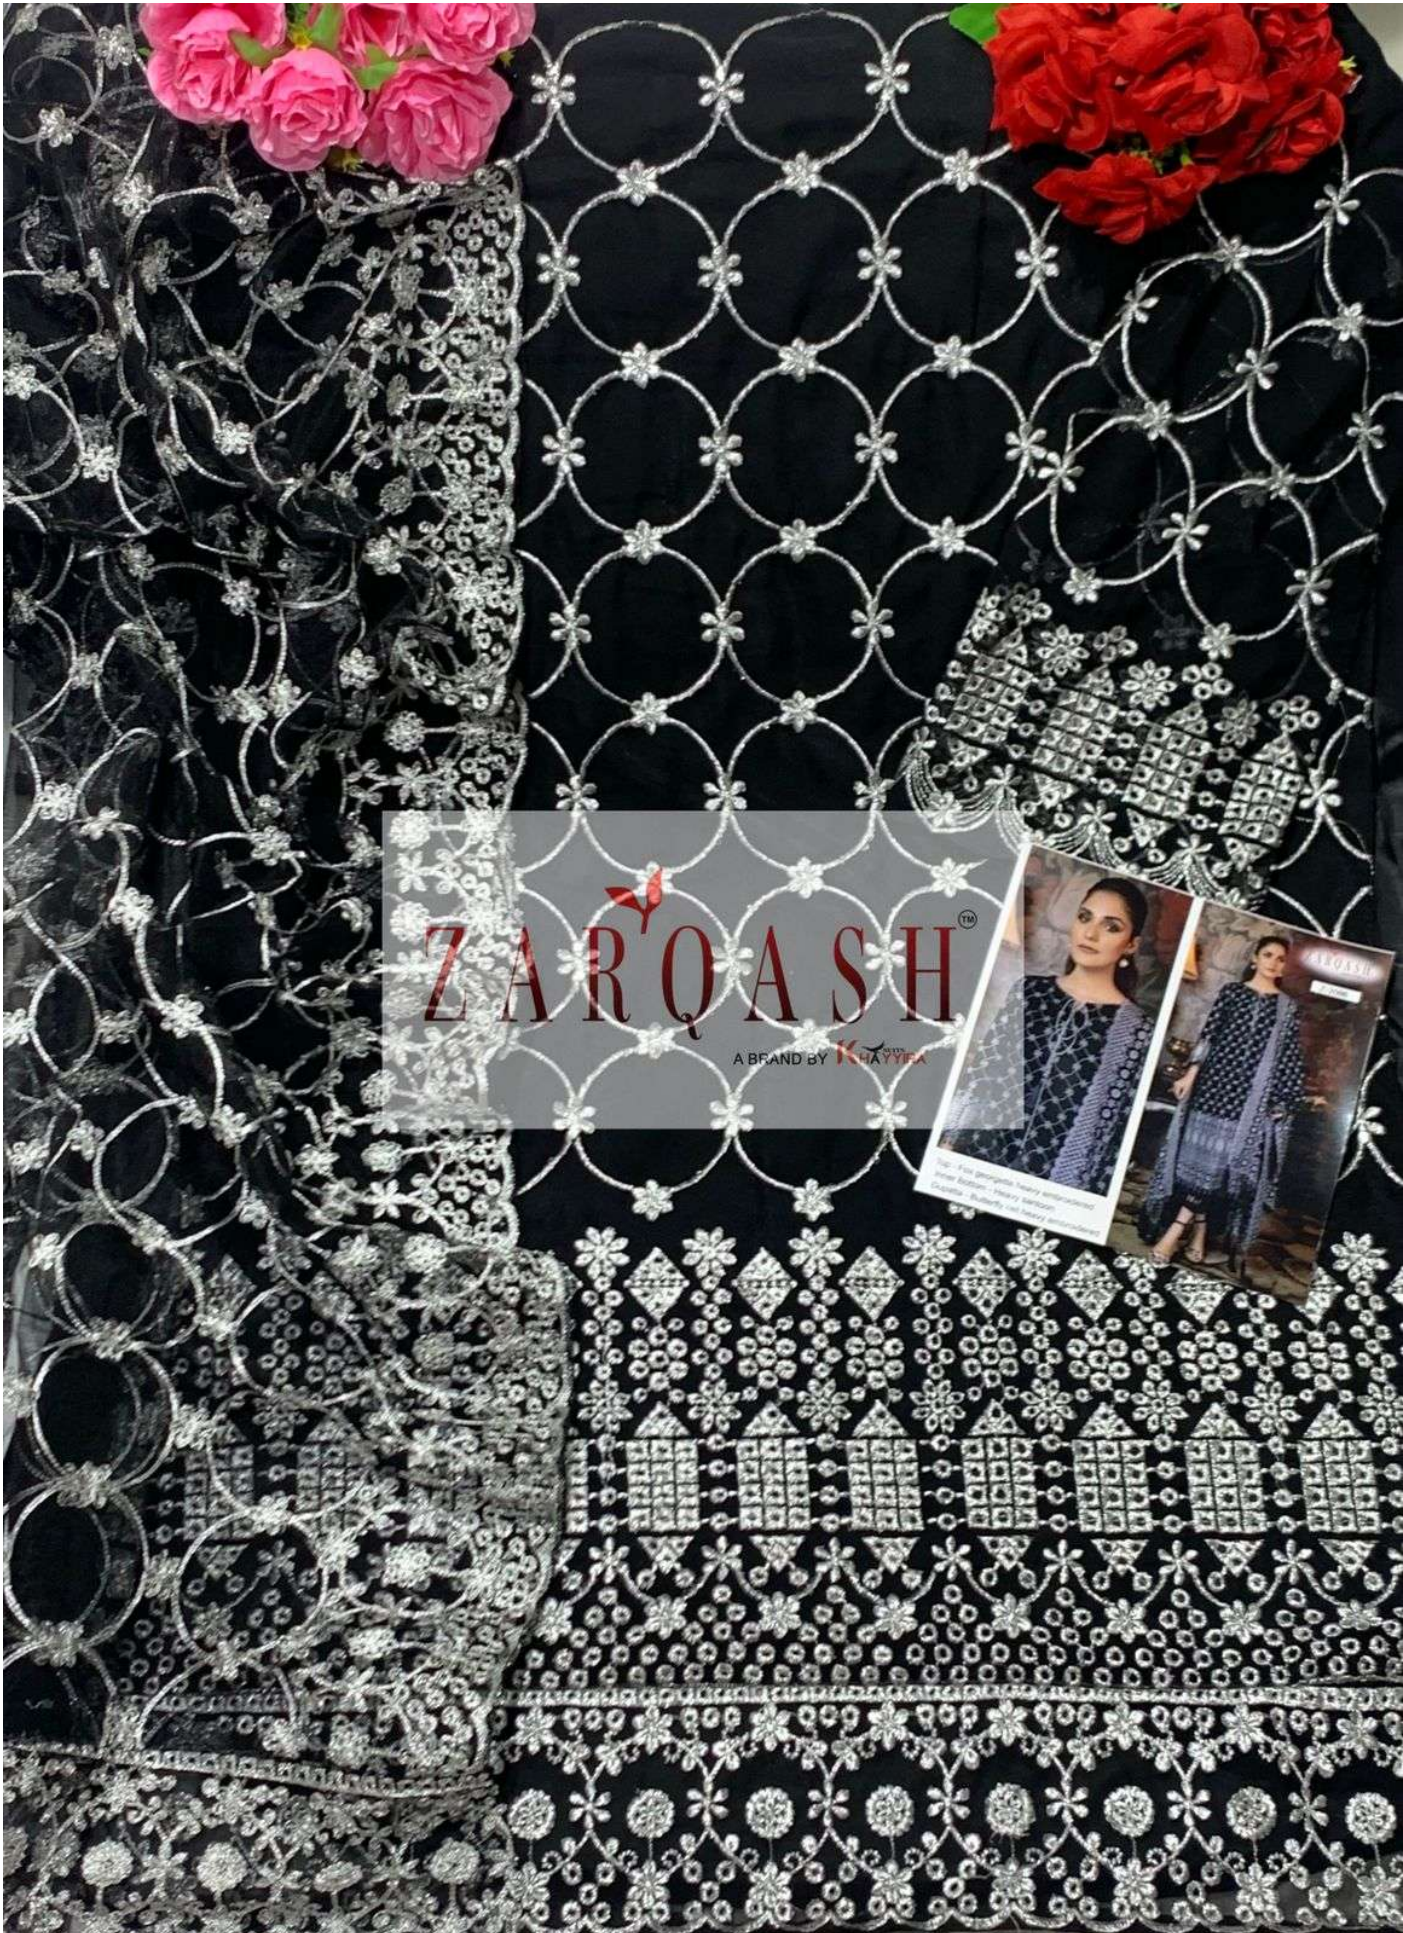

ZARQASH^{TM}

A BRAND BY KAYYER