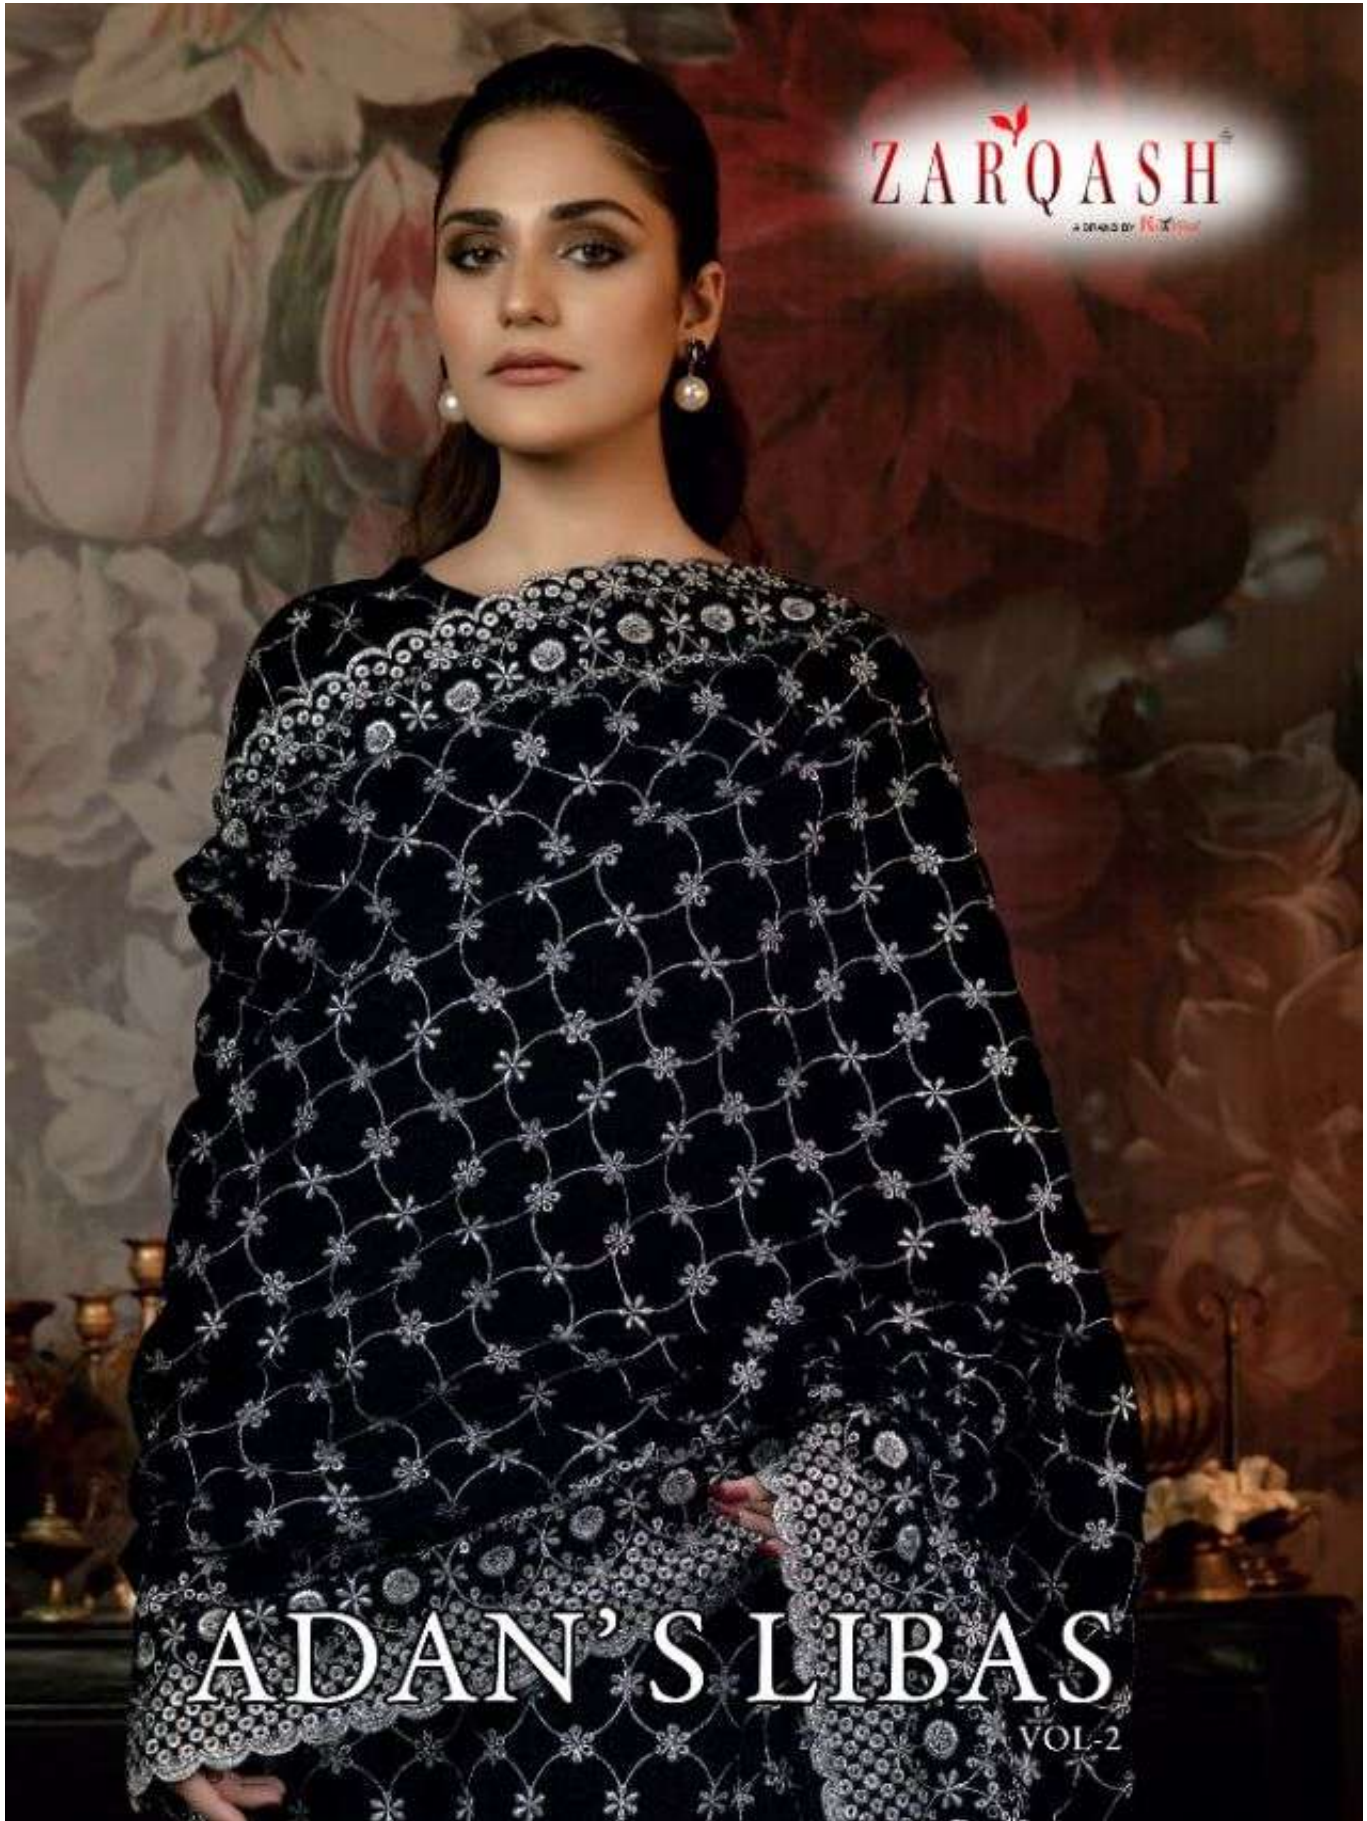

ZARQASH^{SM}
A BRAND BY **PKX**

ADAN'S LIBAS
VOL-2