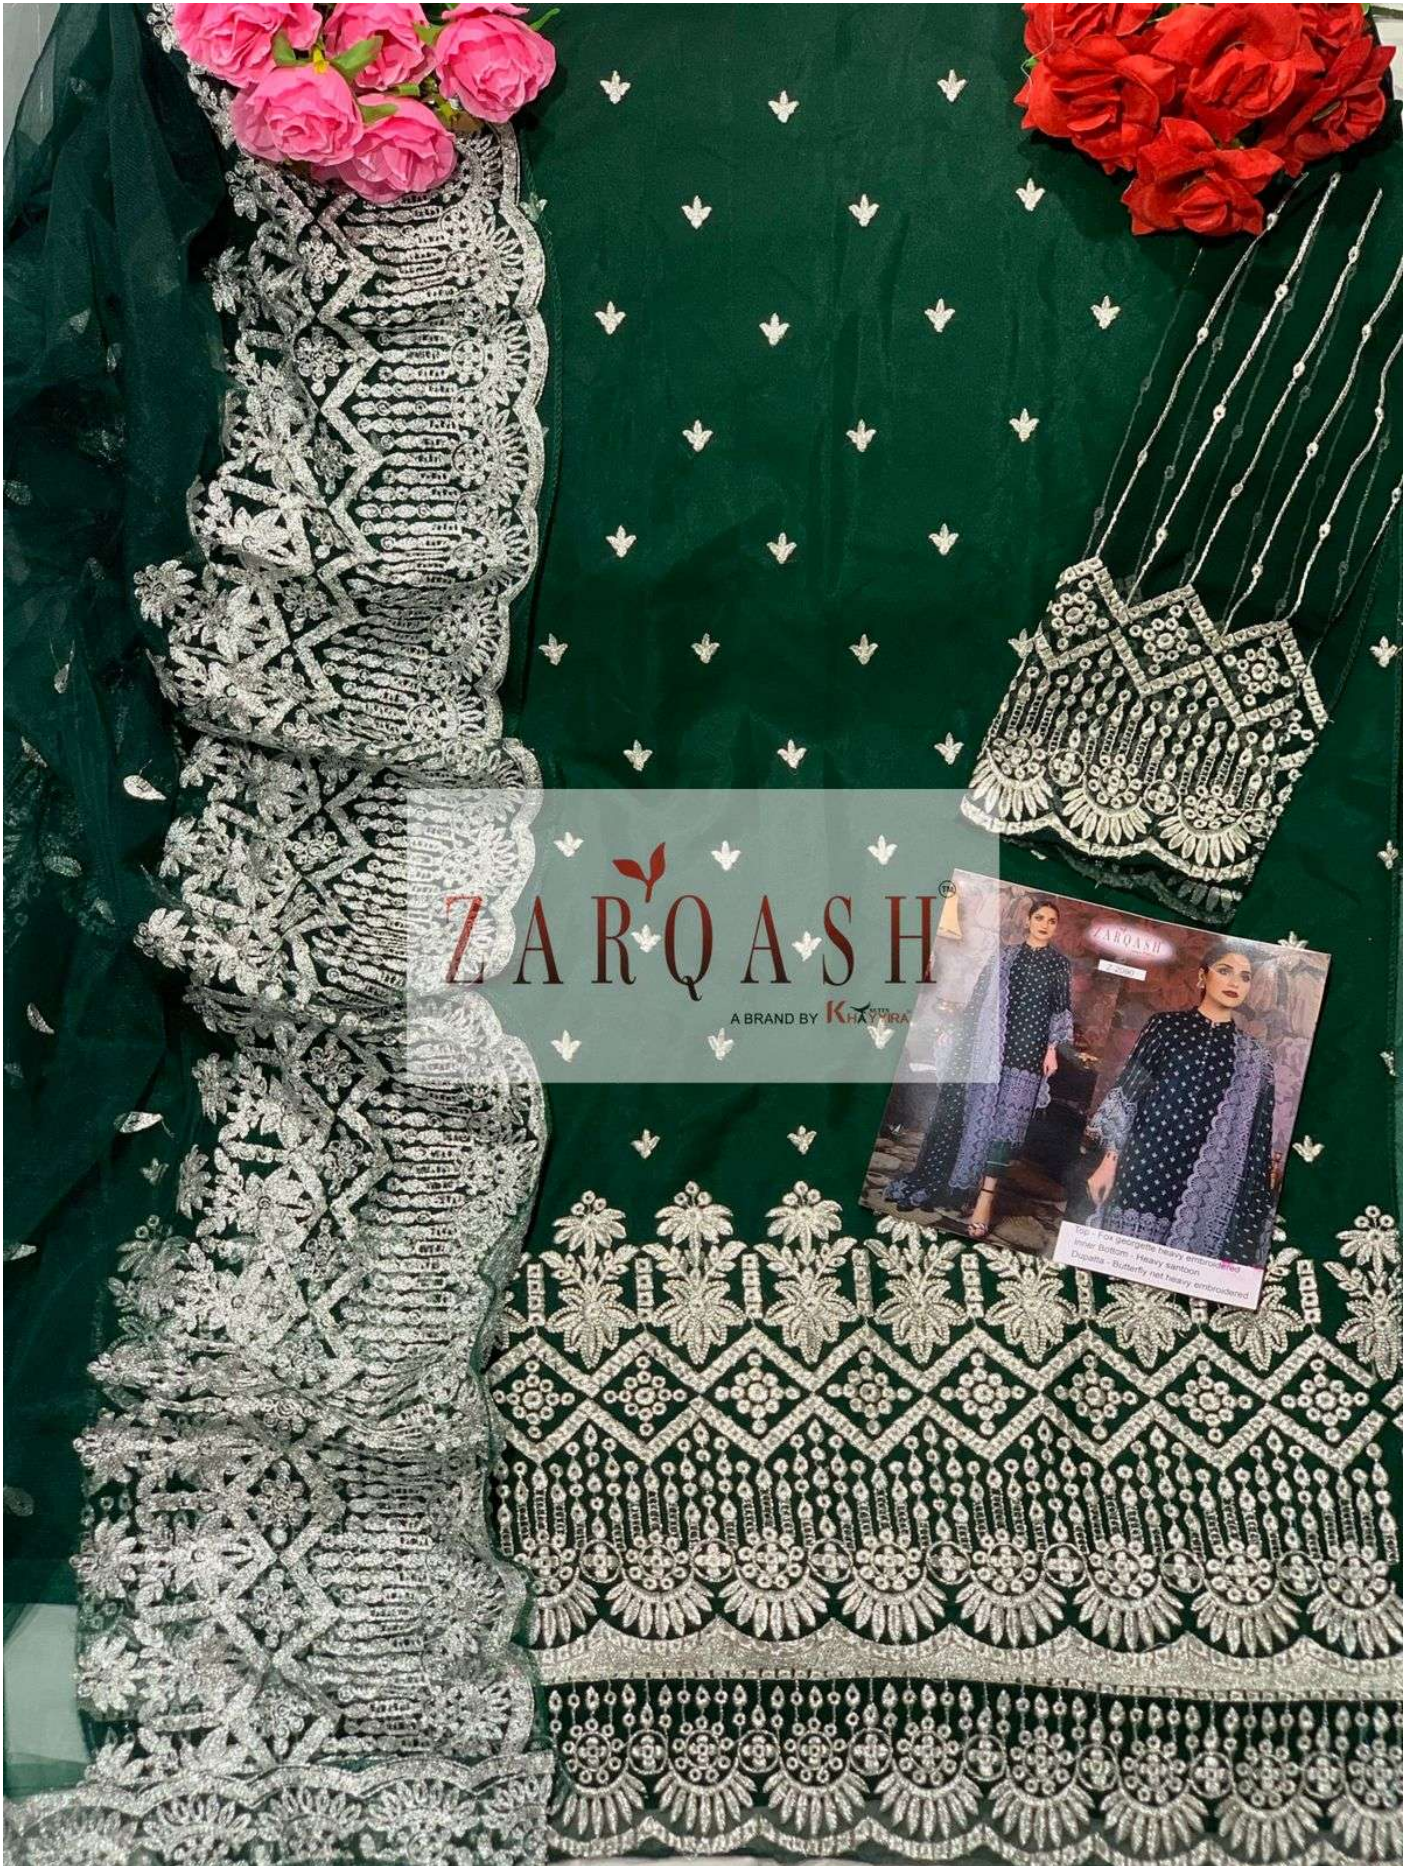

ZARQASH

A BRAND BY KHAYMRA