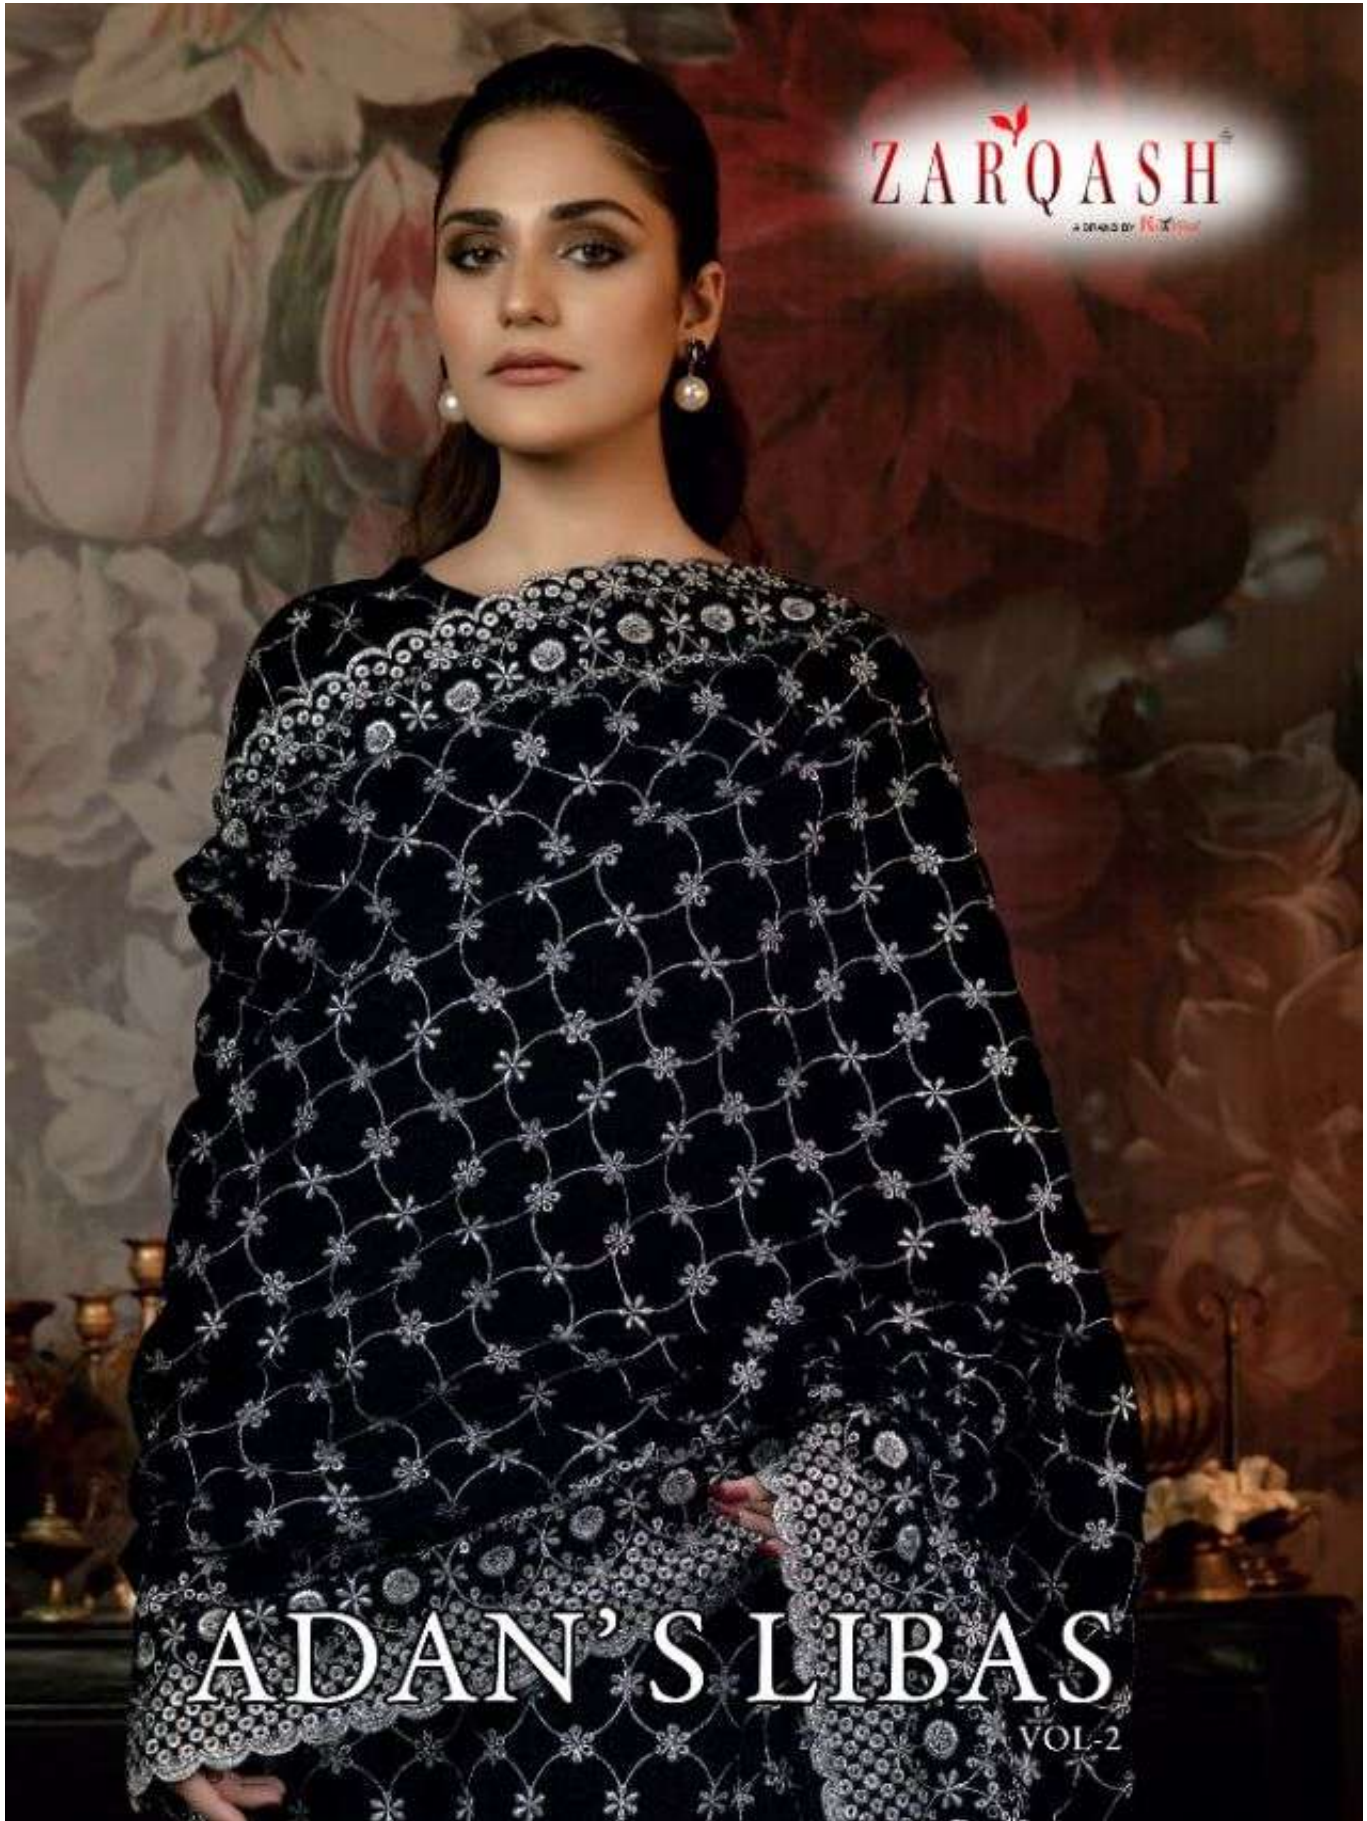

ZARQASH[®]
A BRAND BY **PKX**

ADAN'S LIBAS
VOL-2

ZARQASH
A COLLECTION BY KAZI KHAN

ADAN'S LIBAS

VOL-2

Z -2086

Z -2087

Z -2088

Z -2089

Z -2090

Z -2091

Top - Fox georgette heavy embroidered
Inner Bottom - Heavy santoon
Dupatta - Butterfly net heavy embroidered

Top - Fox georgette heavy embroidered
Inner Bottom - Heavy santoon
Dupatta - Butterfly net heavy embroidered

ZARQASH™

BRAND BY KHANZAAR

This fabric is made from heavy and light weight cotton. Heavy handloom. Double sided. Embroidered heavy embroidered.

Top - Fox georgette heavy embroidered
Inner Bottom - Heavy santoon
Dupatta - Butterfly net heavy embroidered