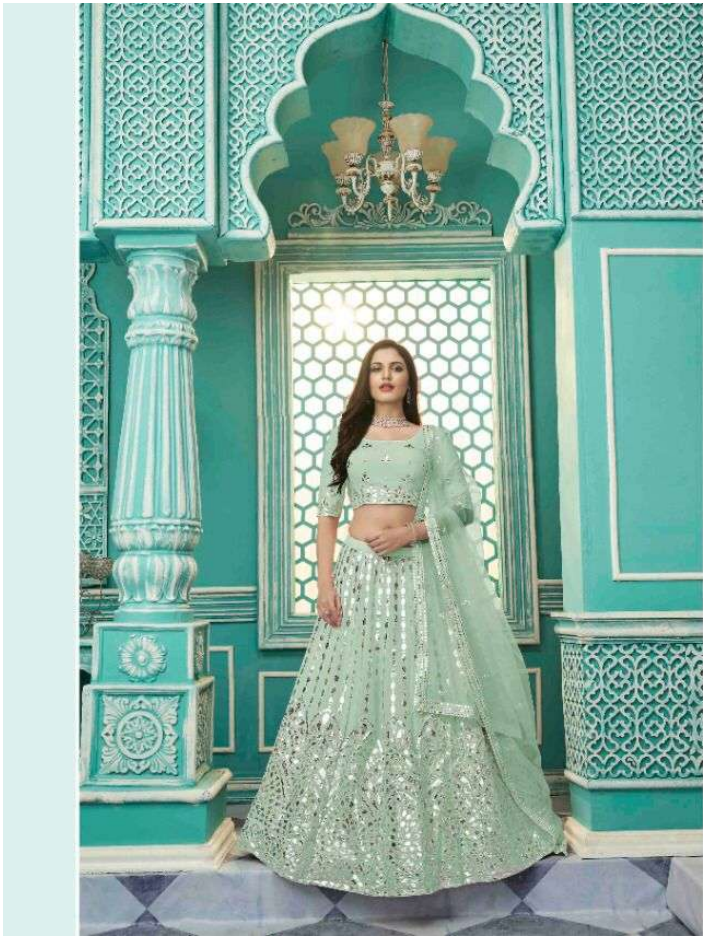

Shubhkala

Reveal a subtle understated elegance as your signature style

1904