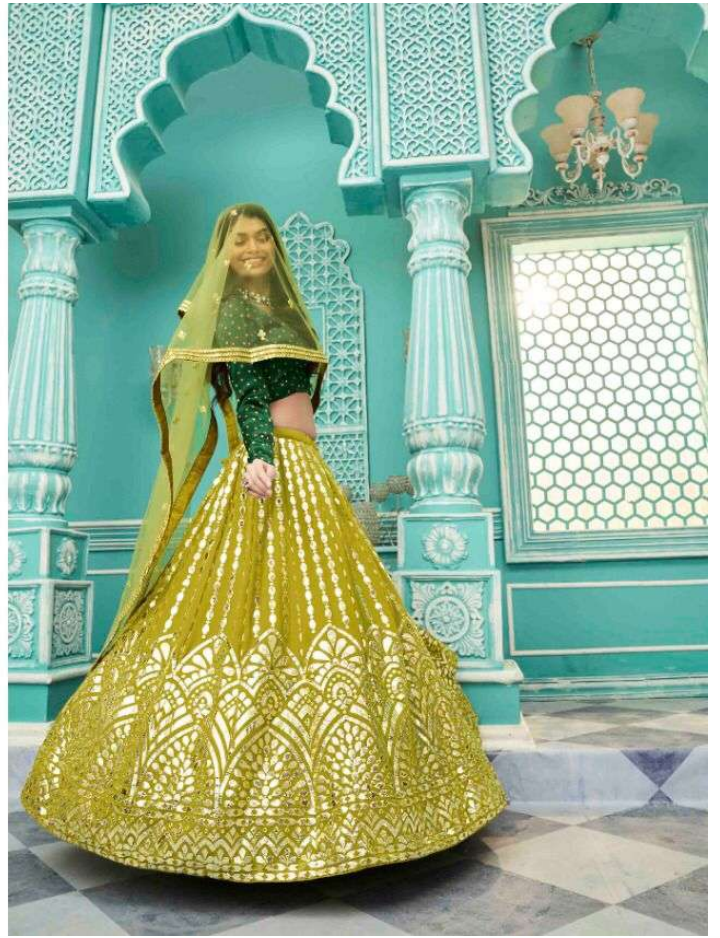

शुभकला bhkala

1905

Regulate a subtle understated elegance as your signature style